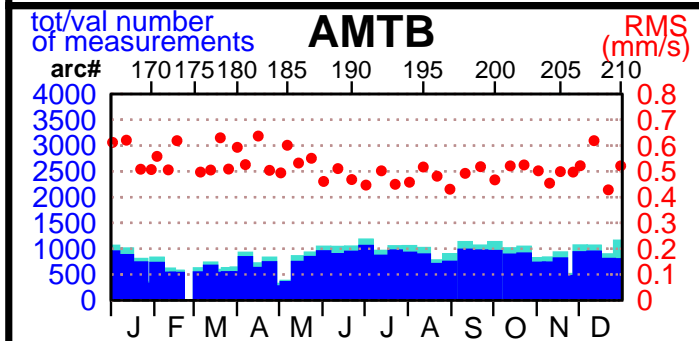

2002 - POE statistics

SPOT2

SPOT4

SPOT5

TOPEX

JASON1

ENVISAT