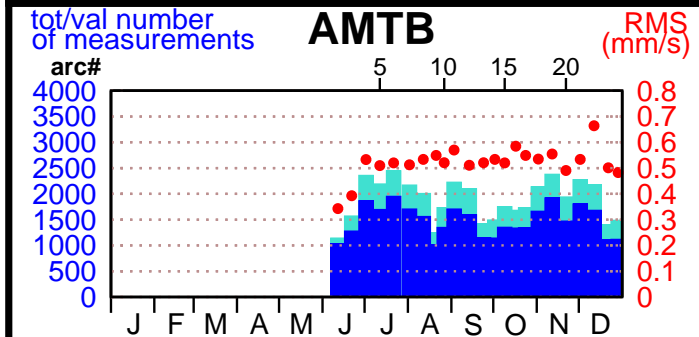

2002 - POE statistics

SPOT2

SPOT4

SPOT5

TOPEX

JASON1

ENVISAT