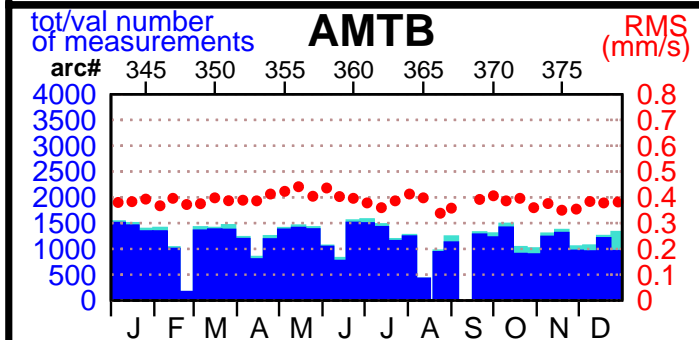

2002 - POE statistics

SPOT2

SPOT4

SPOT5

TOPEX

JASON1

ENVISAT