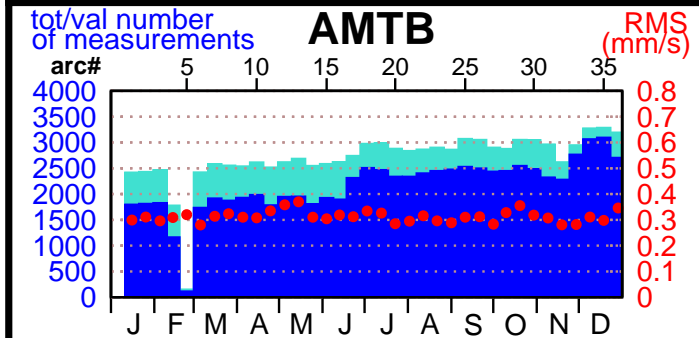

2002 - POE statistics

SPOT2

SPOT4

SPOT5

TOPEX

JASON1

ENVISAT