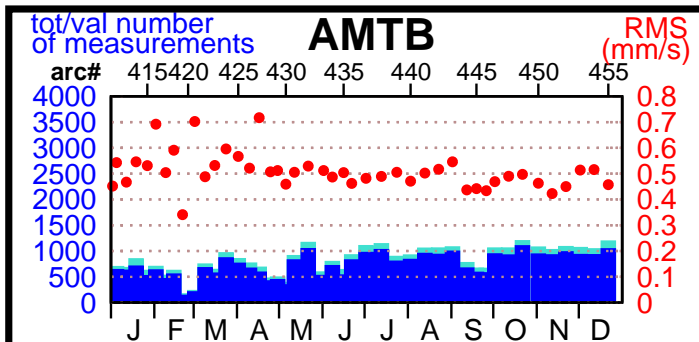

2002 - POE statistics

SPOT2

SPOT4

SPOT5

TOPEX

JASON1

ENVISAT