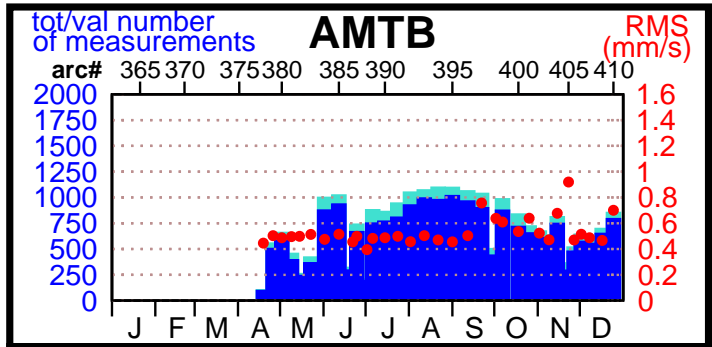

2001 - POE statistics

SPOT2

SPOT4

TOPEX