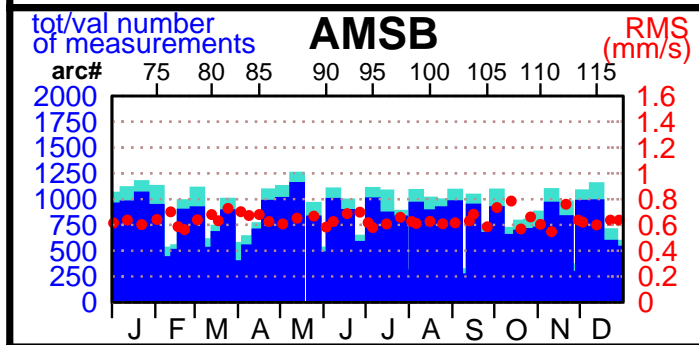

2000 - POE statistics

SPOT2

SPOT4

TOPEX