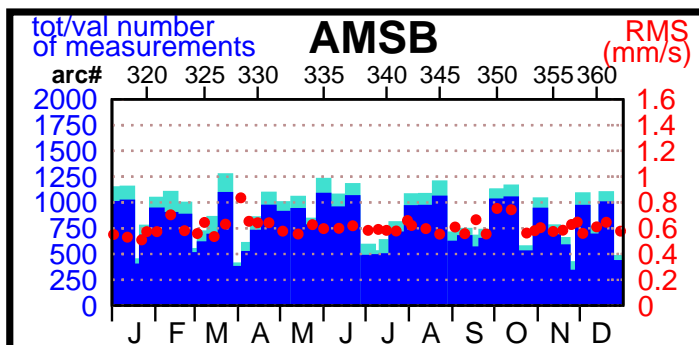

2000 - POE statistics

SPOT2

SPOT4

TOPEX