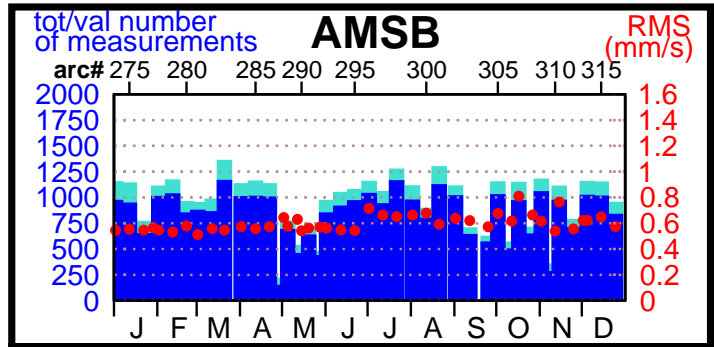

1999 - POE statistics

SPOT2

SPOT4

TOPEX