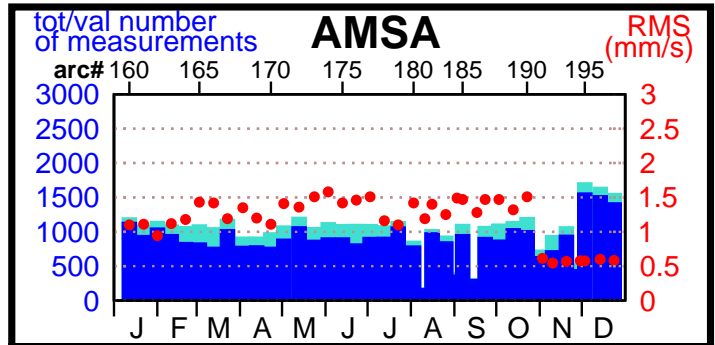

1996 - POE statistics

SPOT2

TOPEX