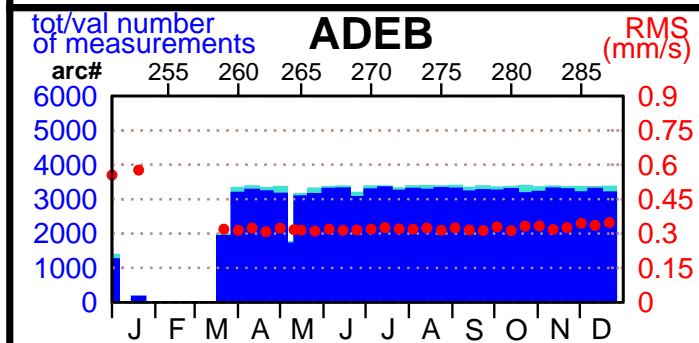

2004 - POE statistics

SPOT2

SPOT4

SPOT5

TOPEX

JASON1

ENVISAT