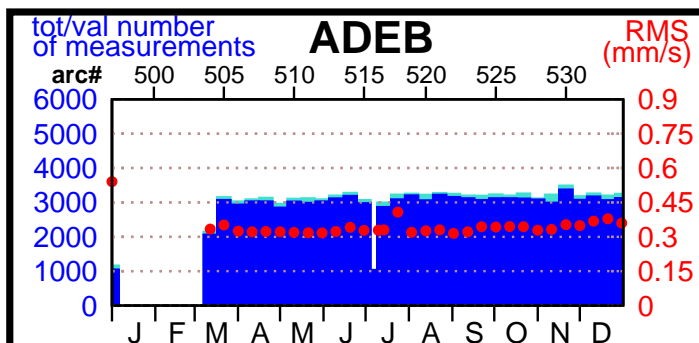

2004 - POE statistics

SPOT2

SPOT4

SPOT5

TOPEX

JASON1

ENVISAT