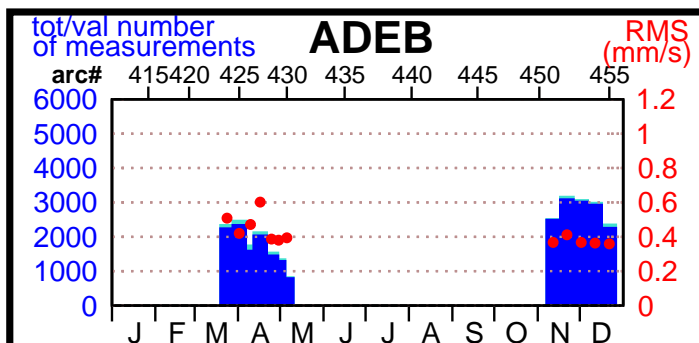

2002 - POE statistics

SPOT2

SPOT4

SPOT5

TOPEX

JASON1

ENVISAT