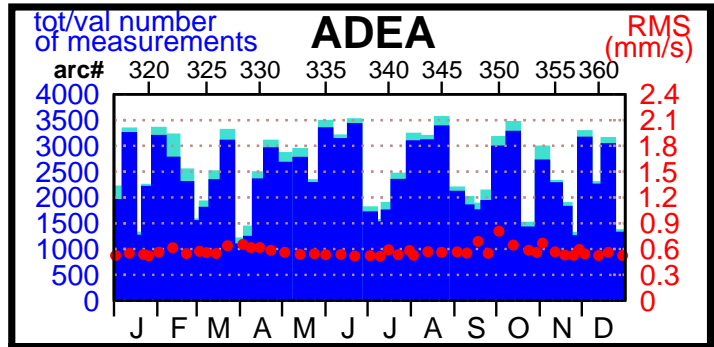

2000 - POE statistics

SPOT2

SPOT4

TOPEX