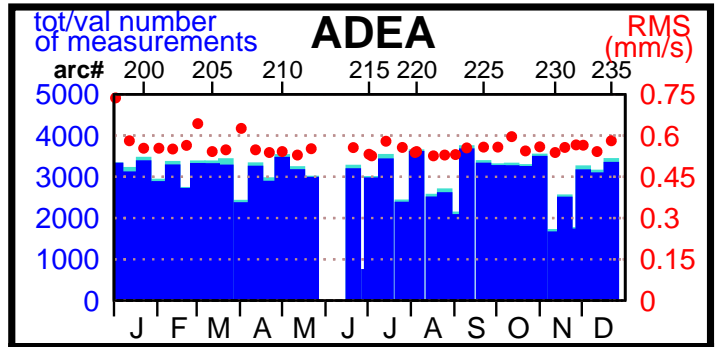

1997 - POE statistics

SPOT2

TOPEX