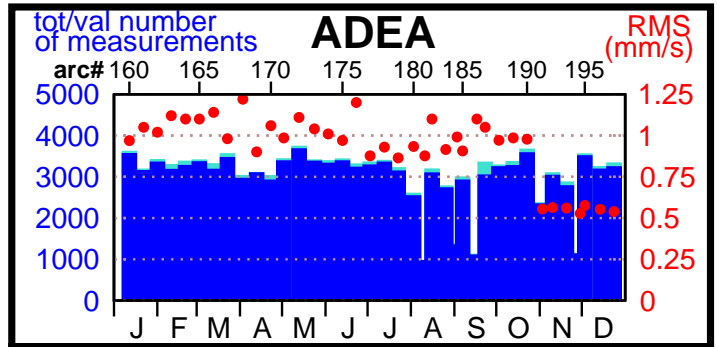

1996 - POE statistics

SPOT2

TOPEX