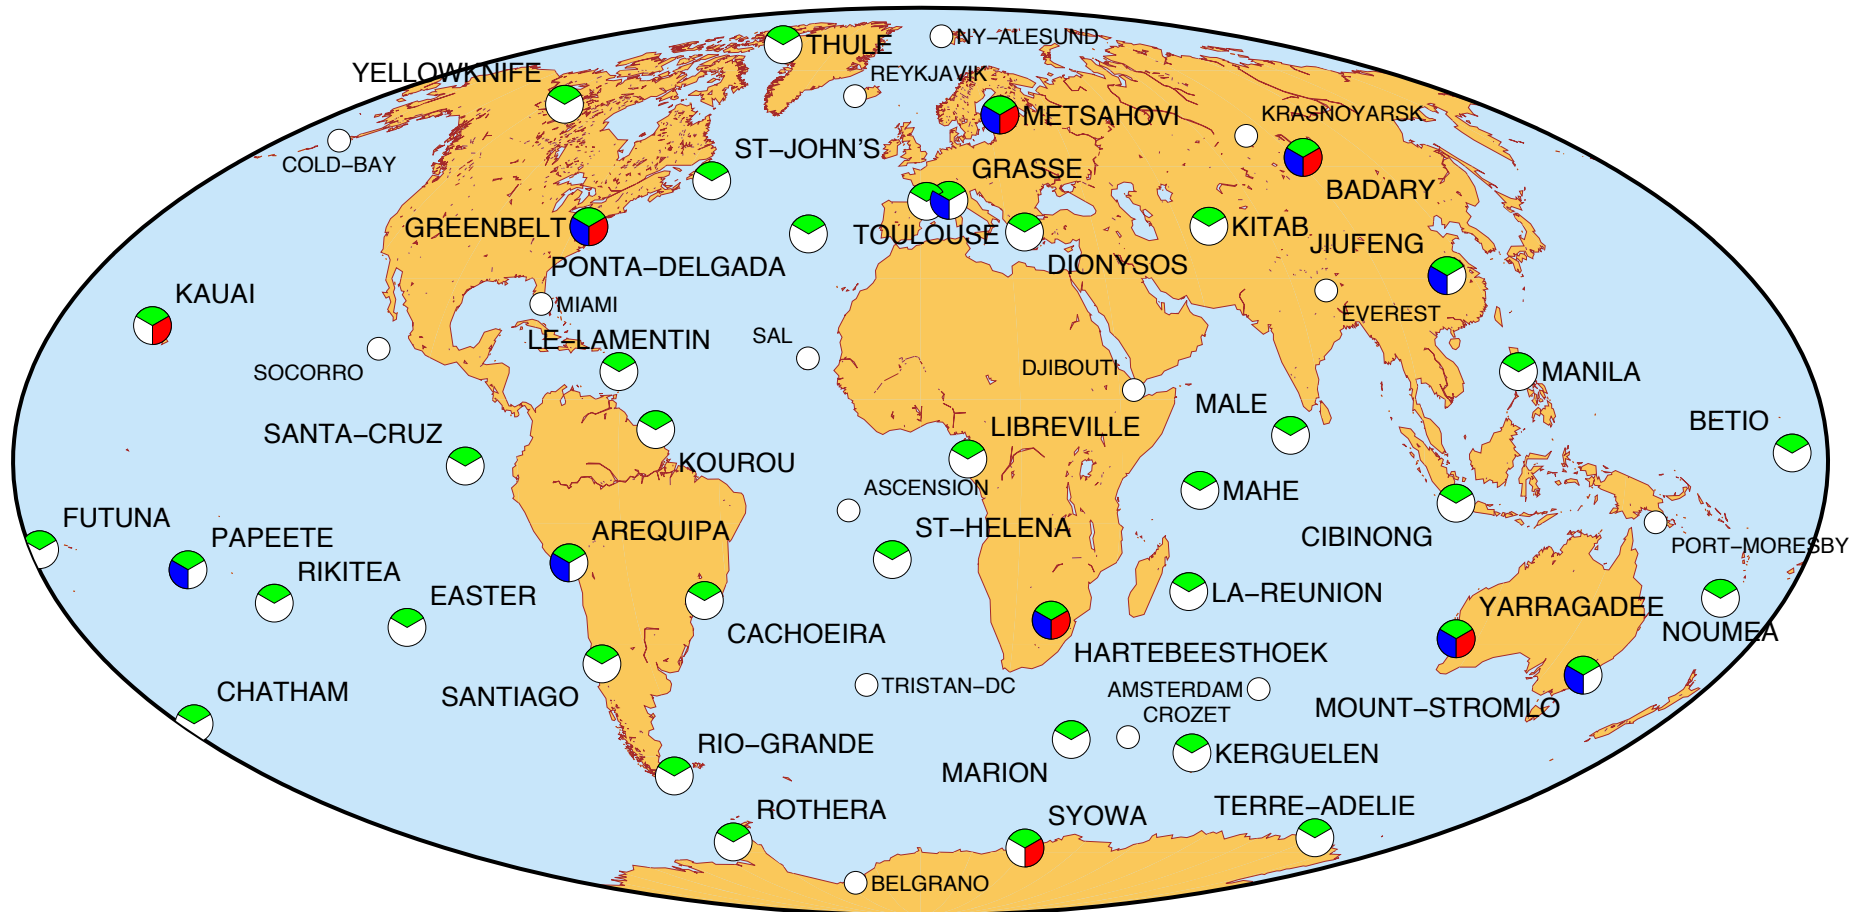

DORIS stations co-located with other IERS techniques (VLBI, SLR or GNSS)

GNSS (IGS)
 SLR
 VLBI
 No active co-location < 1 km