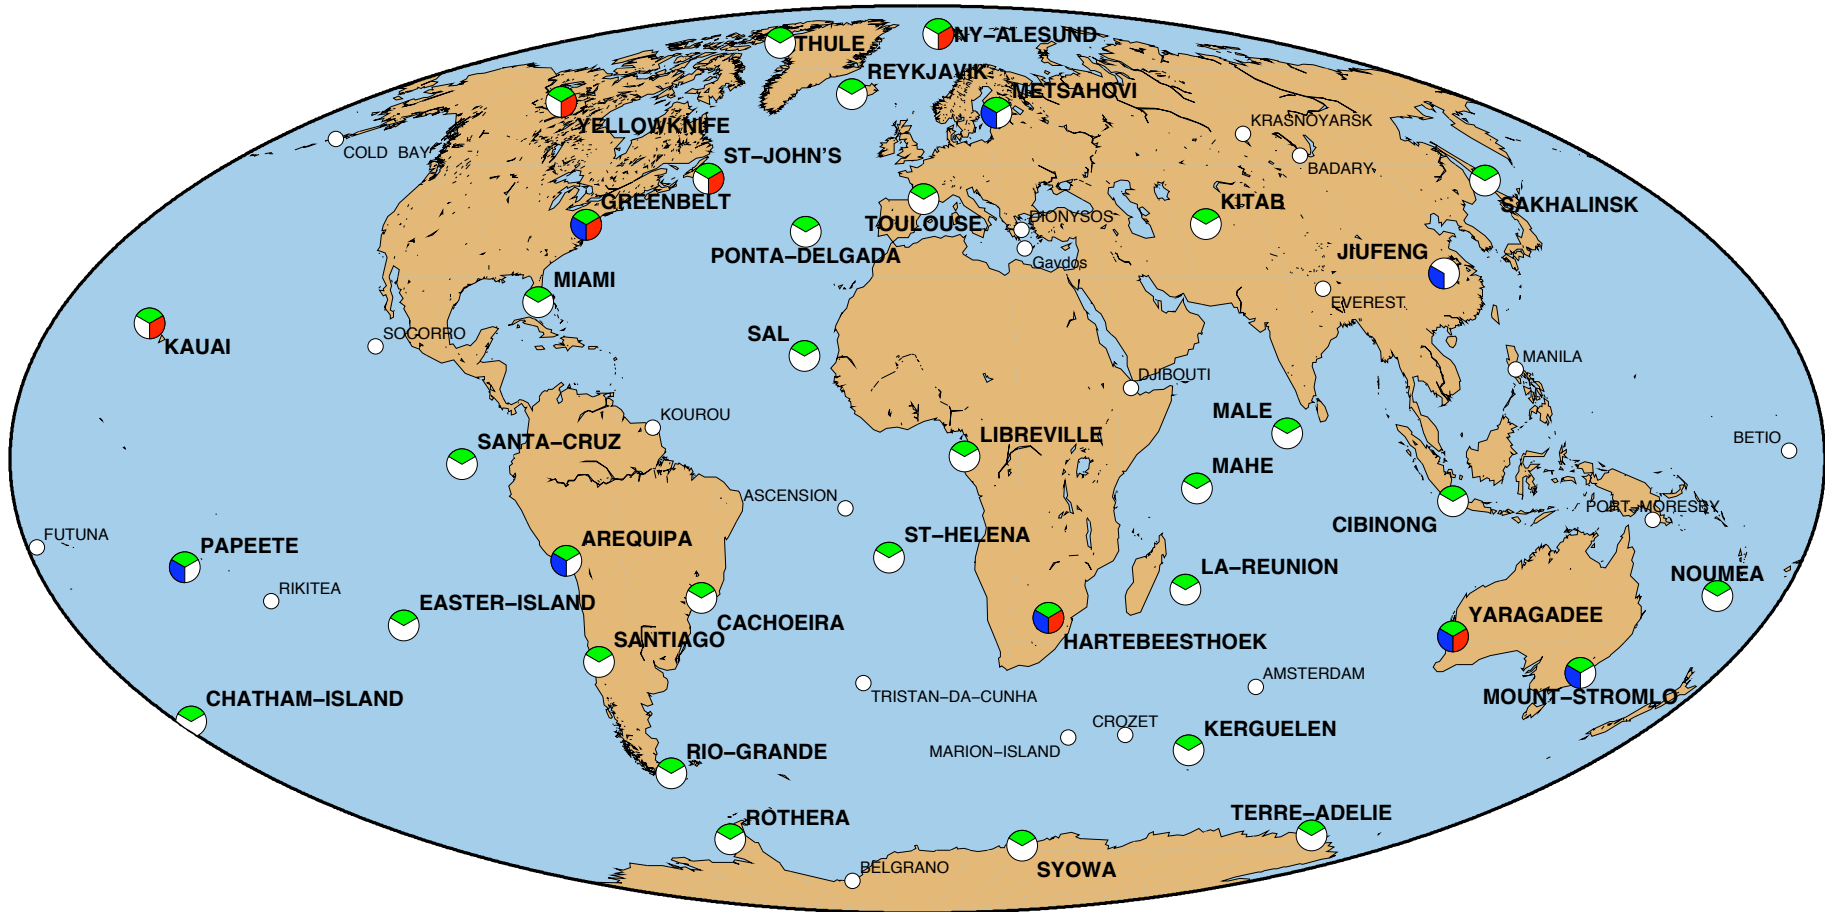

**DORIS stations co-located with other IERS techniques (VLBI, SLR or GNSS)**

Green circle with black outline GNSS (IGS)

Blue circle with black outline SLR

Red circle with black outline VLBI

White circle with black outline No active co-location < 10 km