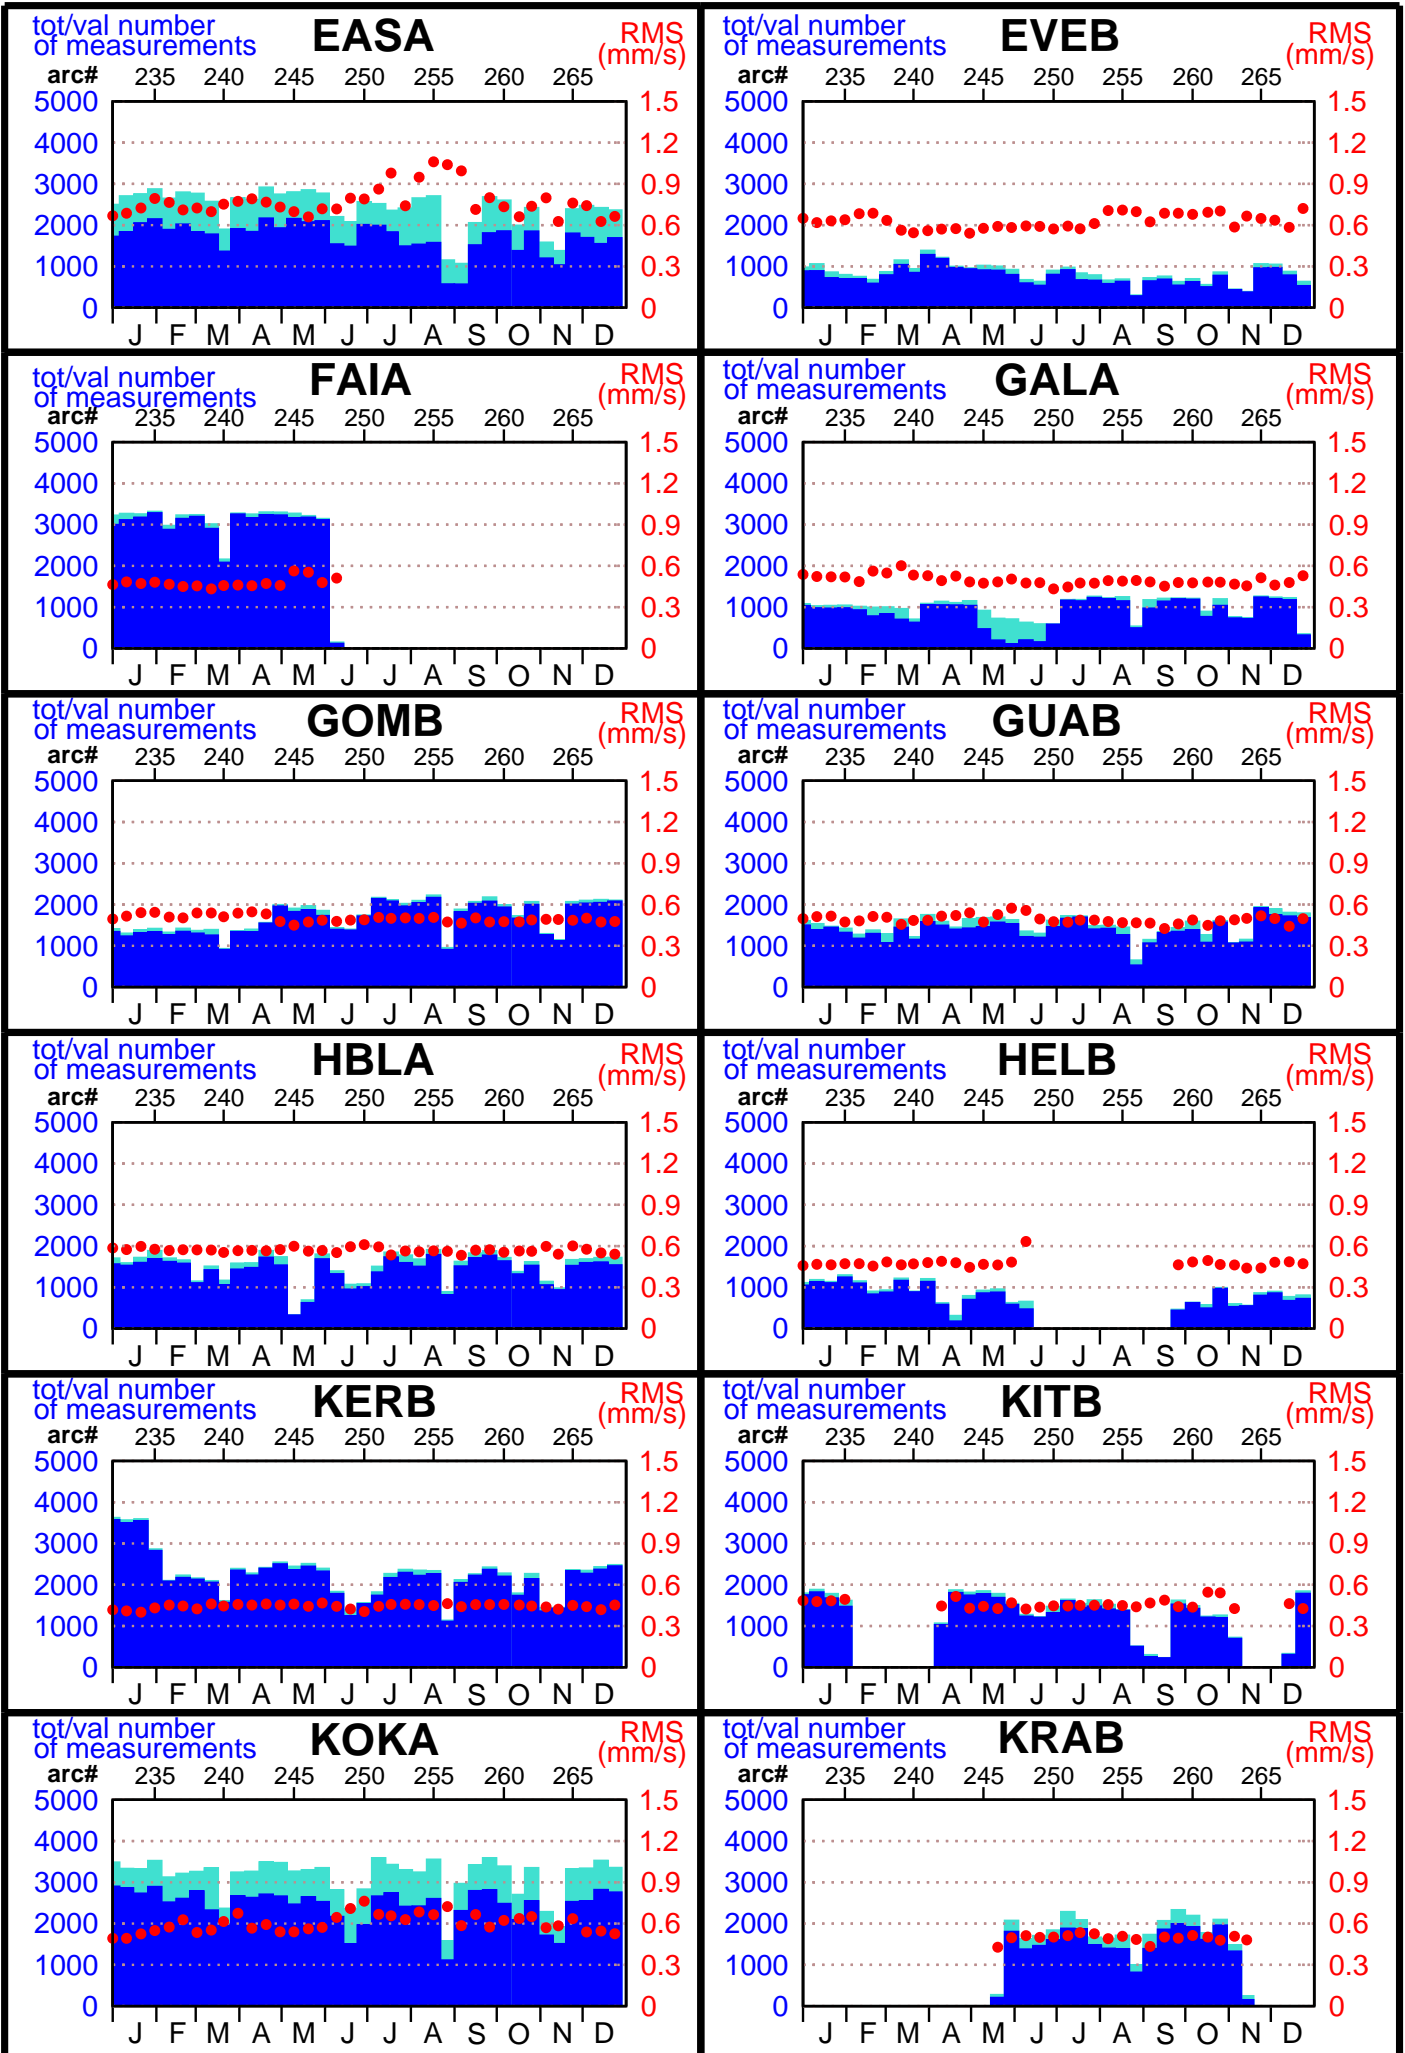

1999 - TOPEX POE statistics

(1 / 5)

1999 - TOPEX POE statistics

(3 / 5)

1999 - TOPEX POE statistics

(4 / 5)