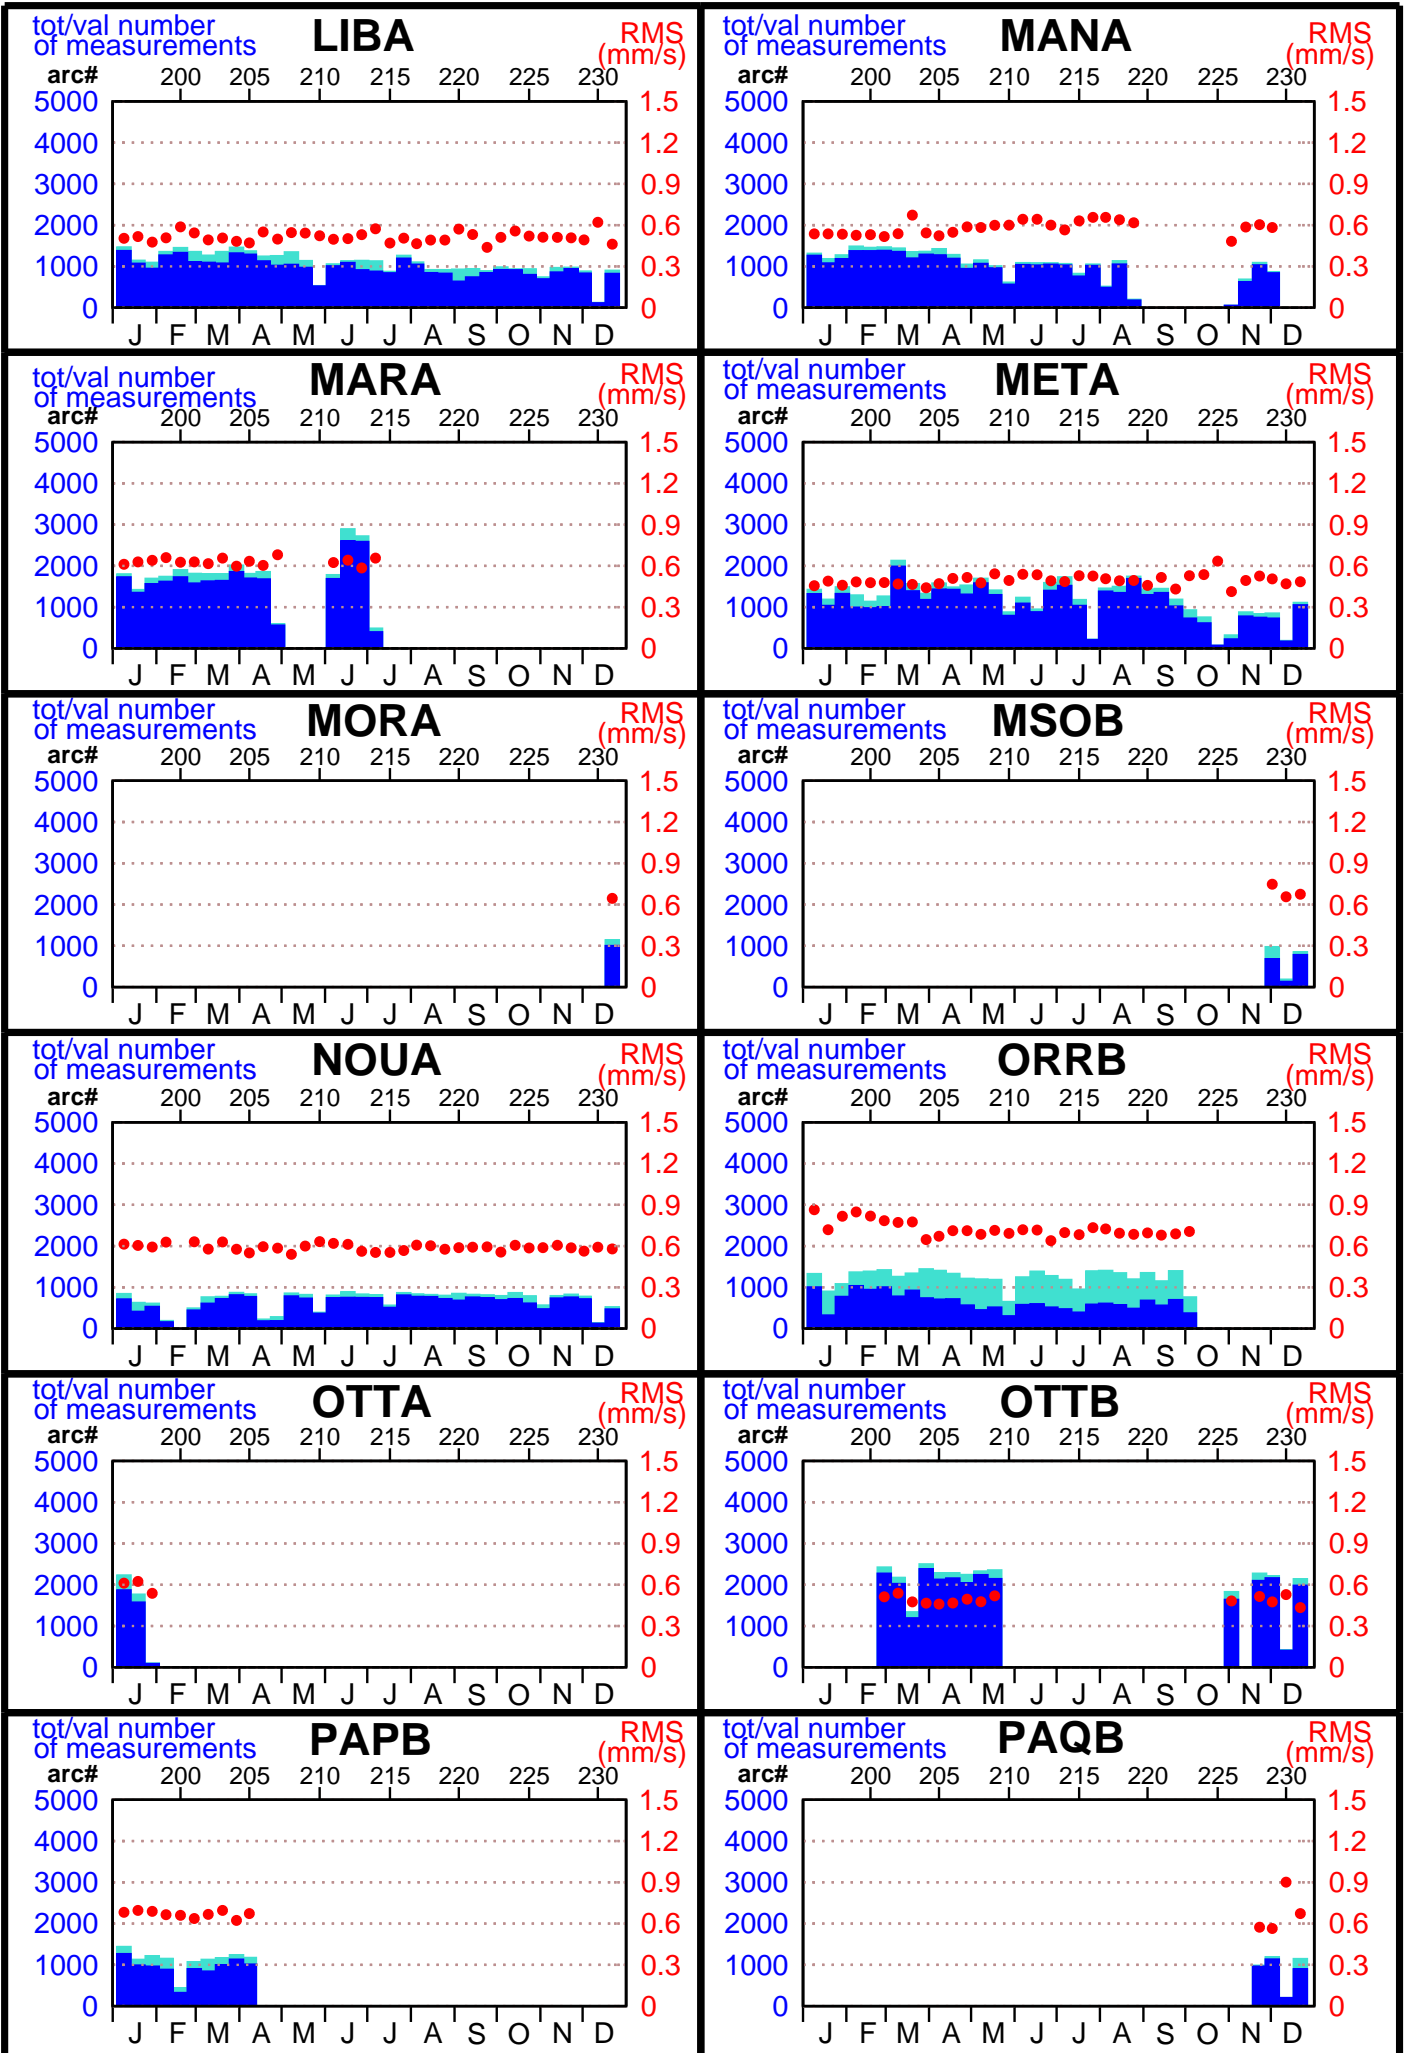

# 1998 - TOPEX POE statistics

( 1 / 5 )

# 1998 - TOPEX POE statistics

( 3 / 5 )

# 1998 - TOPEX POE statistics

( 4 / 5 )