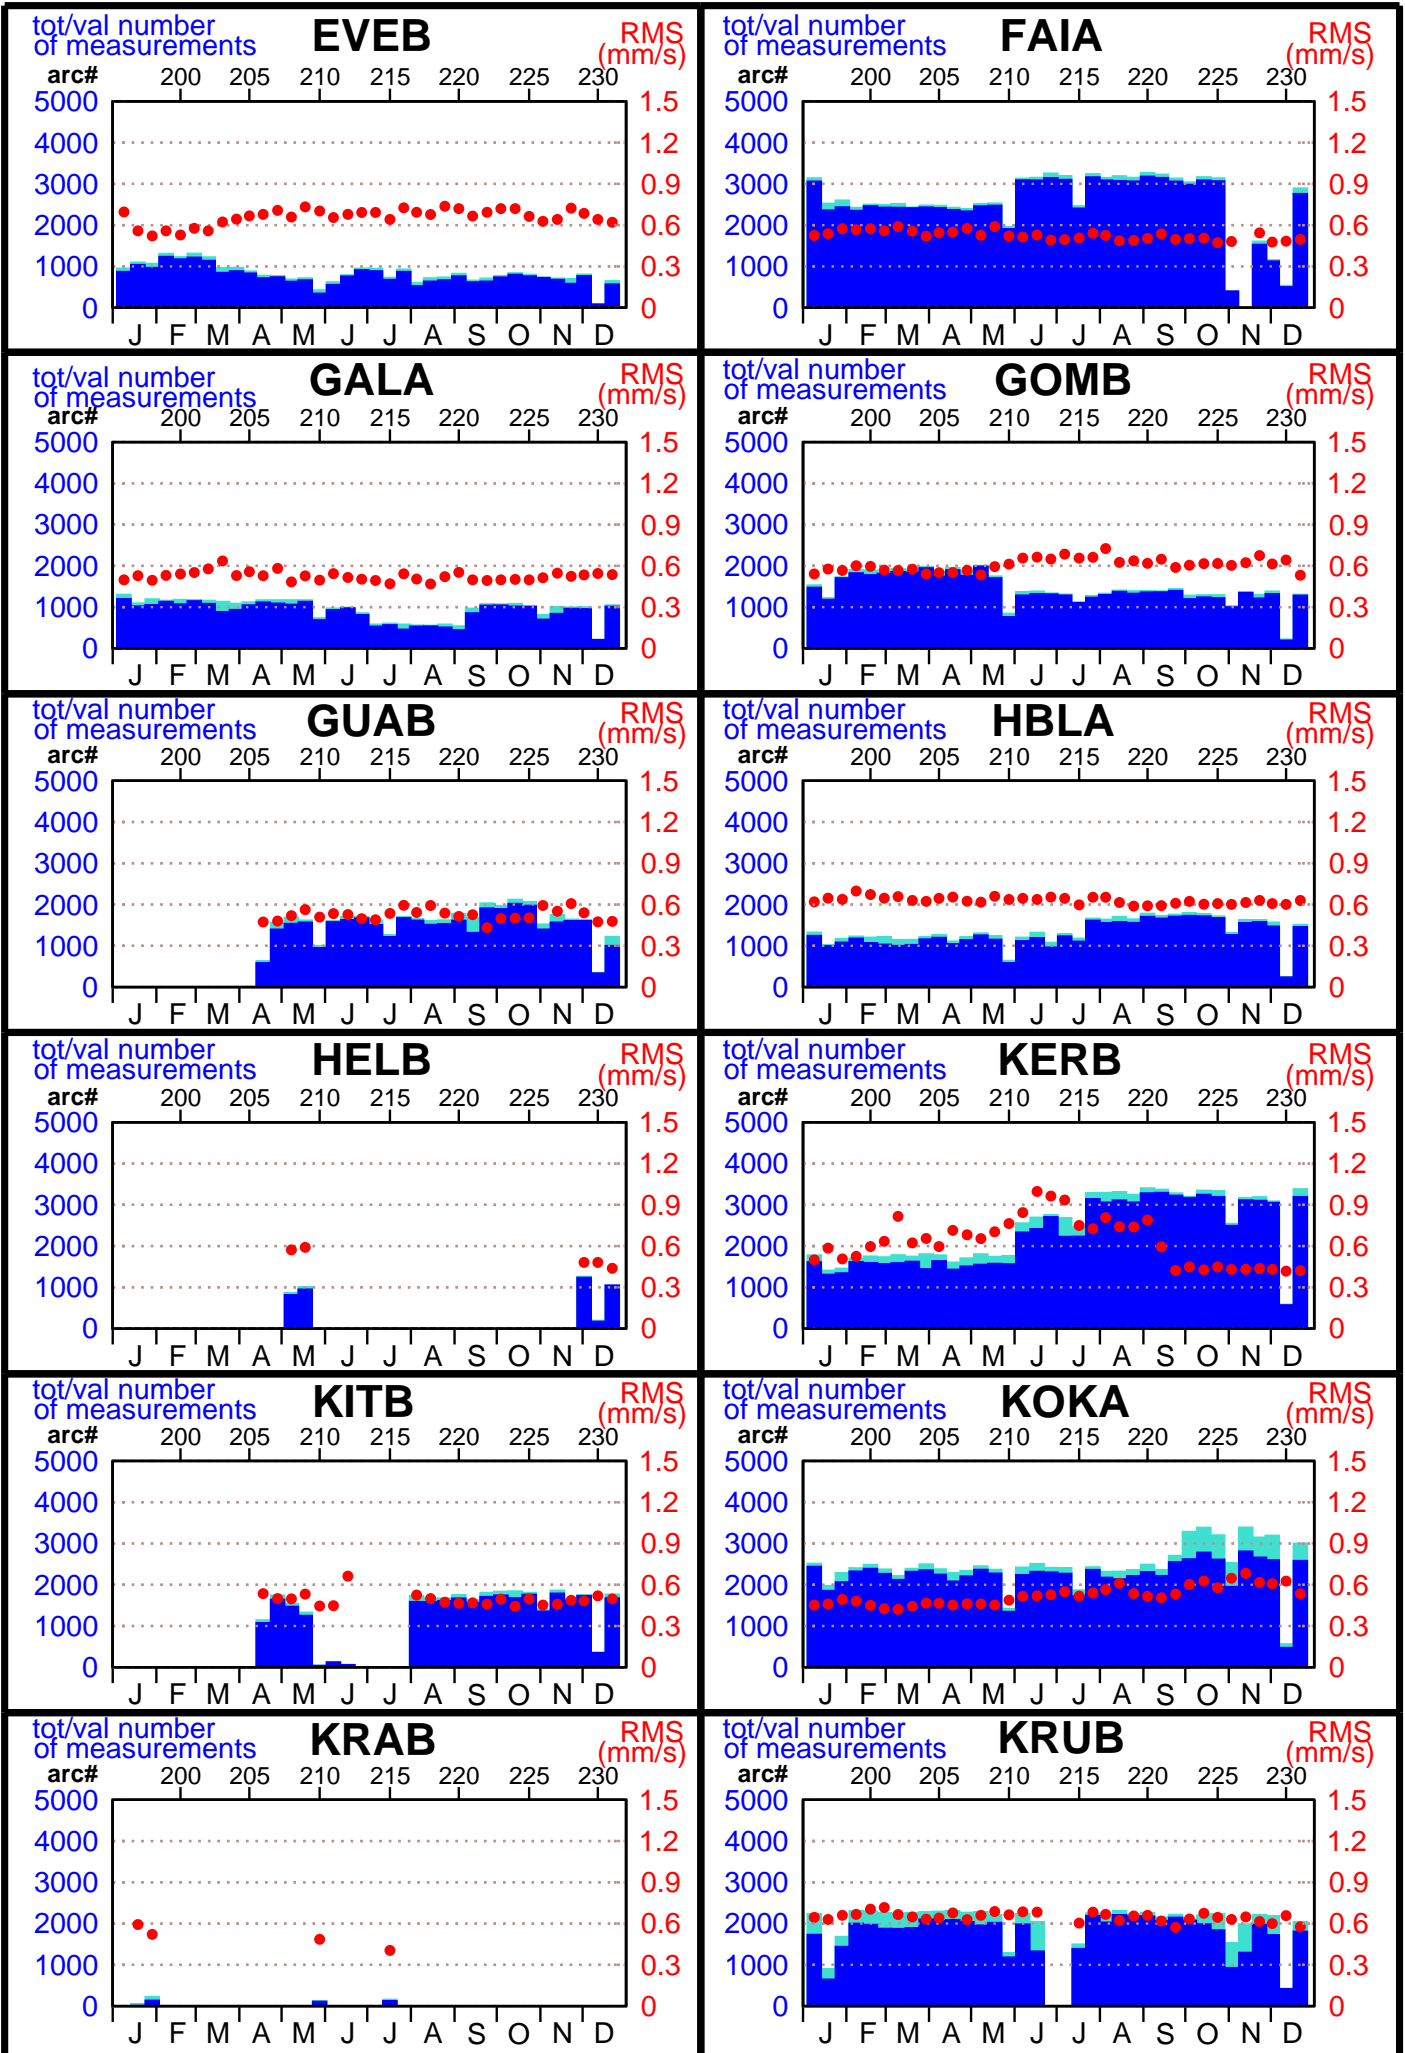

# 1998 - TOPEX POE statistics

( 1 / 5 )

# 1998 - TOPEX POE statistics

( 3 / 5 )

# 1998 - TOPEX POE statistics

( 4 / 5 )