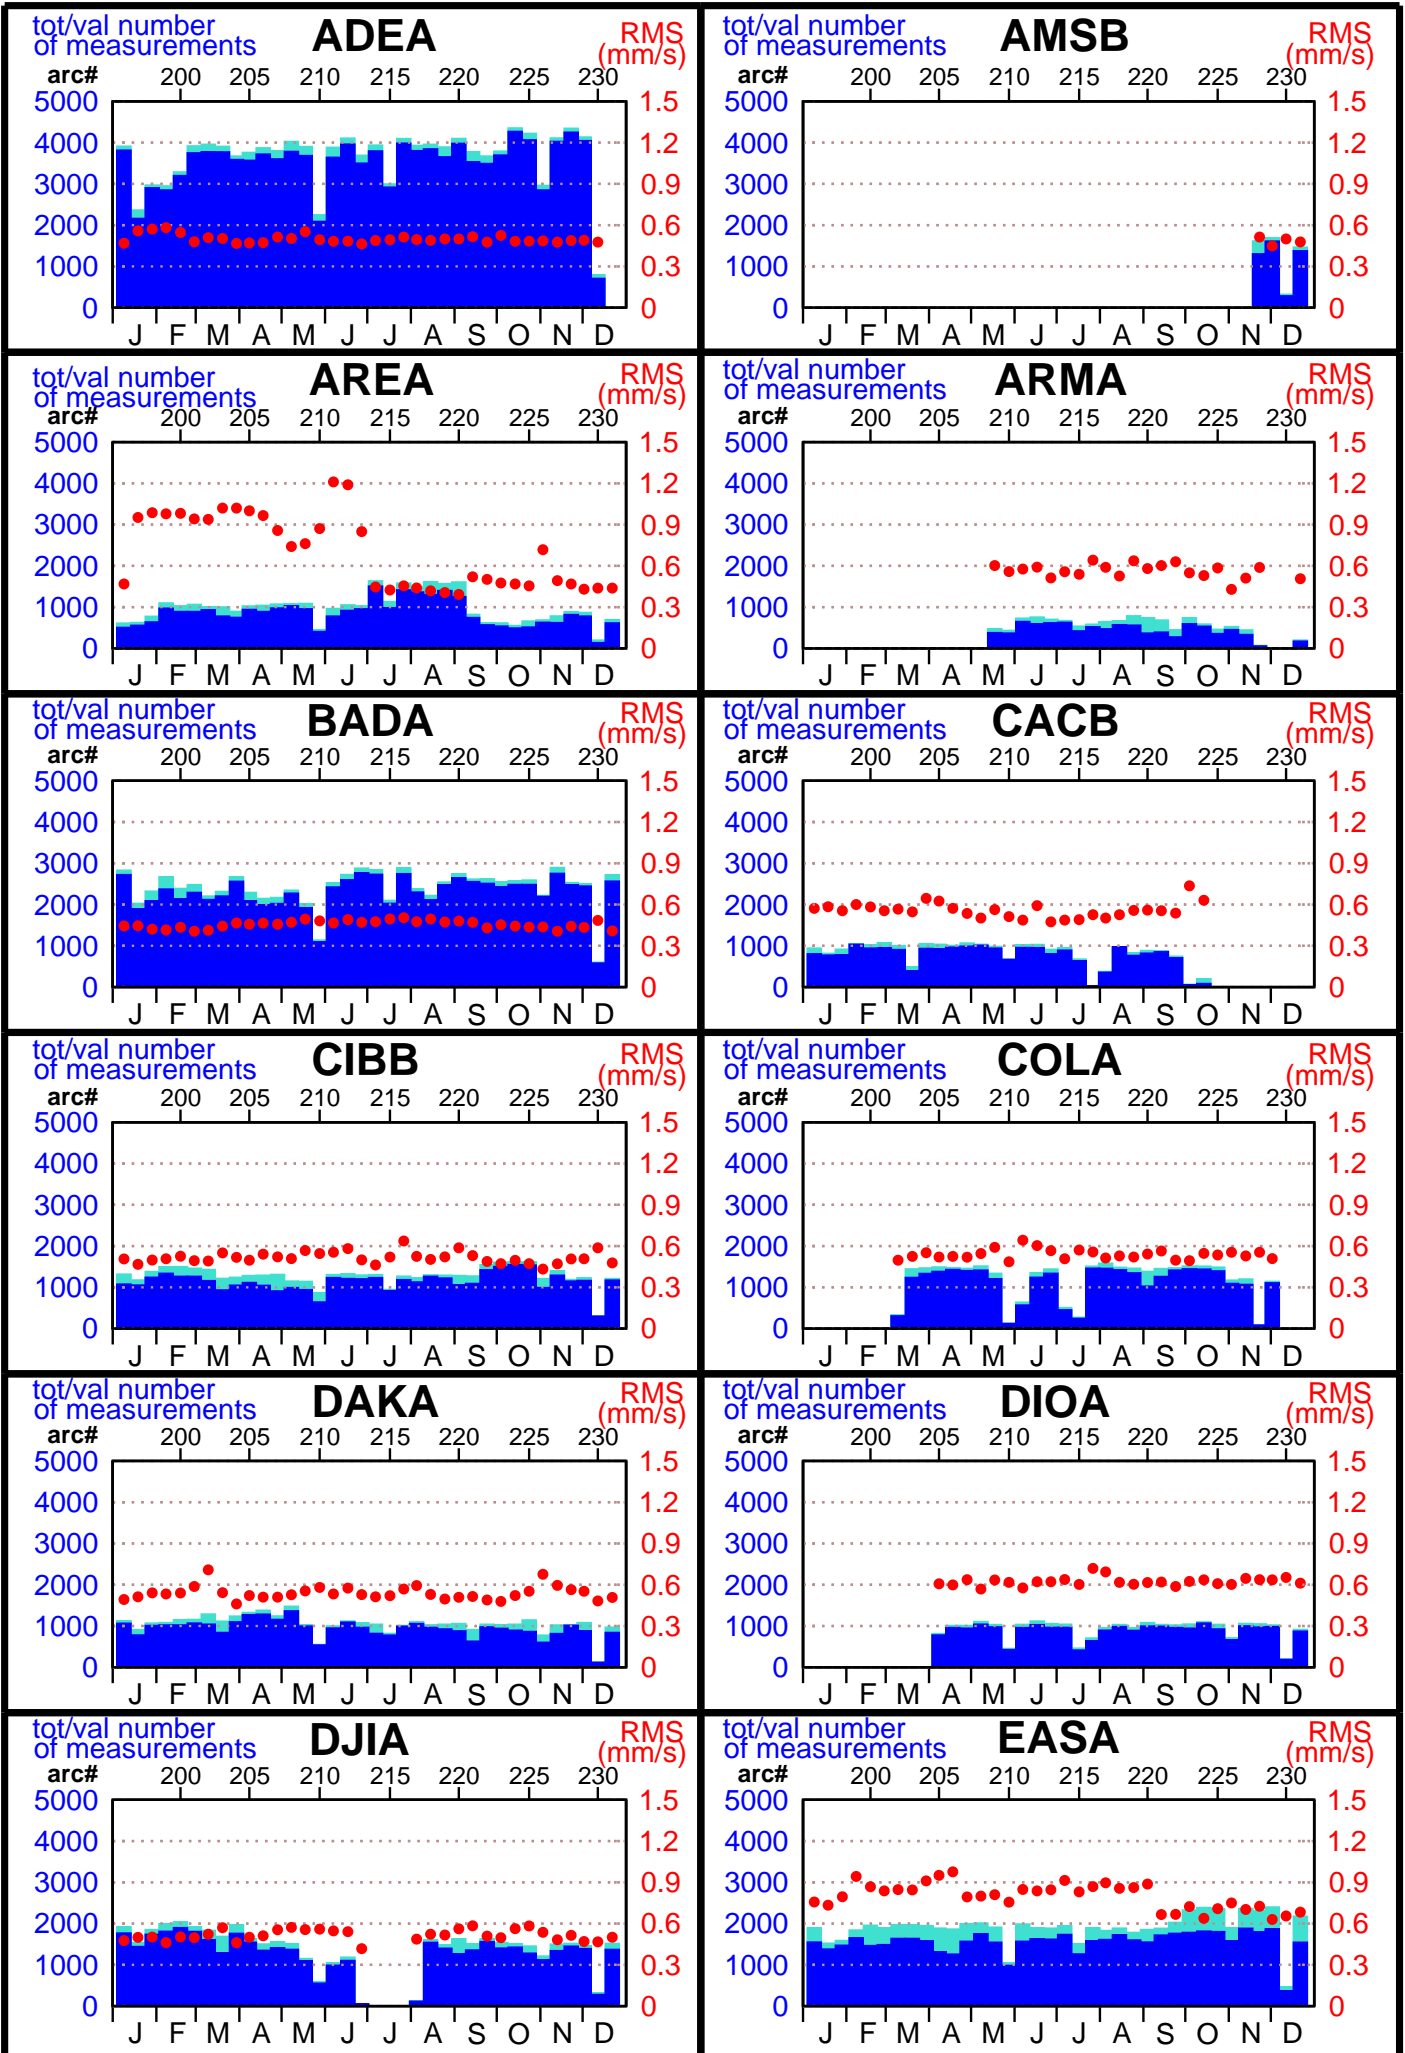

# 1998 - TOPEX POE statistics

( 1 / 5 )

# 1998 - TOPEX POE statistics

( 3 / 5 )

# 1998 - TOPEX POE statistics

( 4 / 5 )