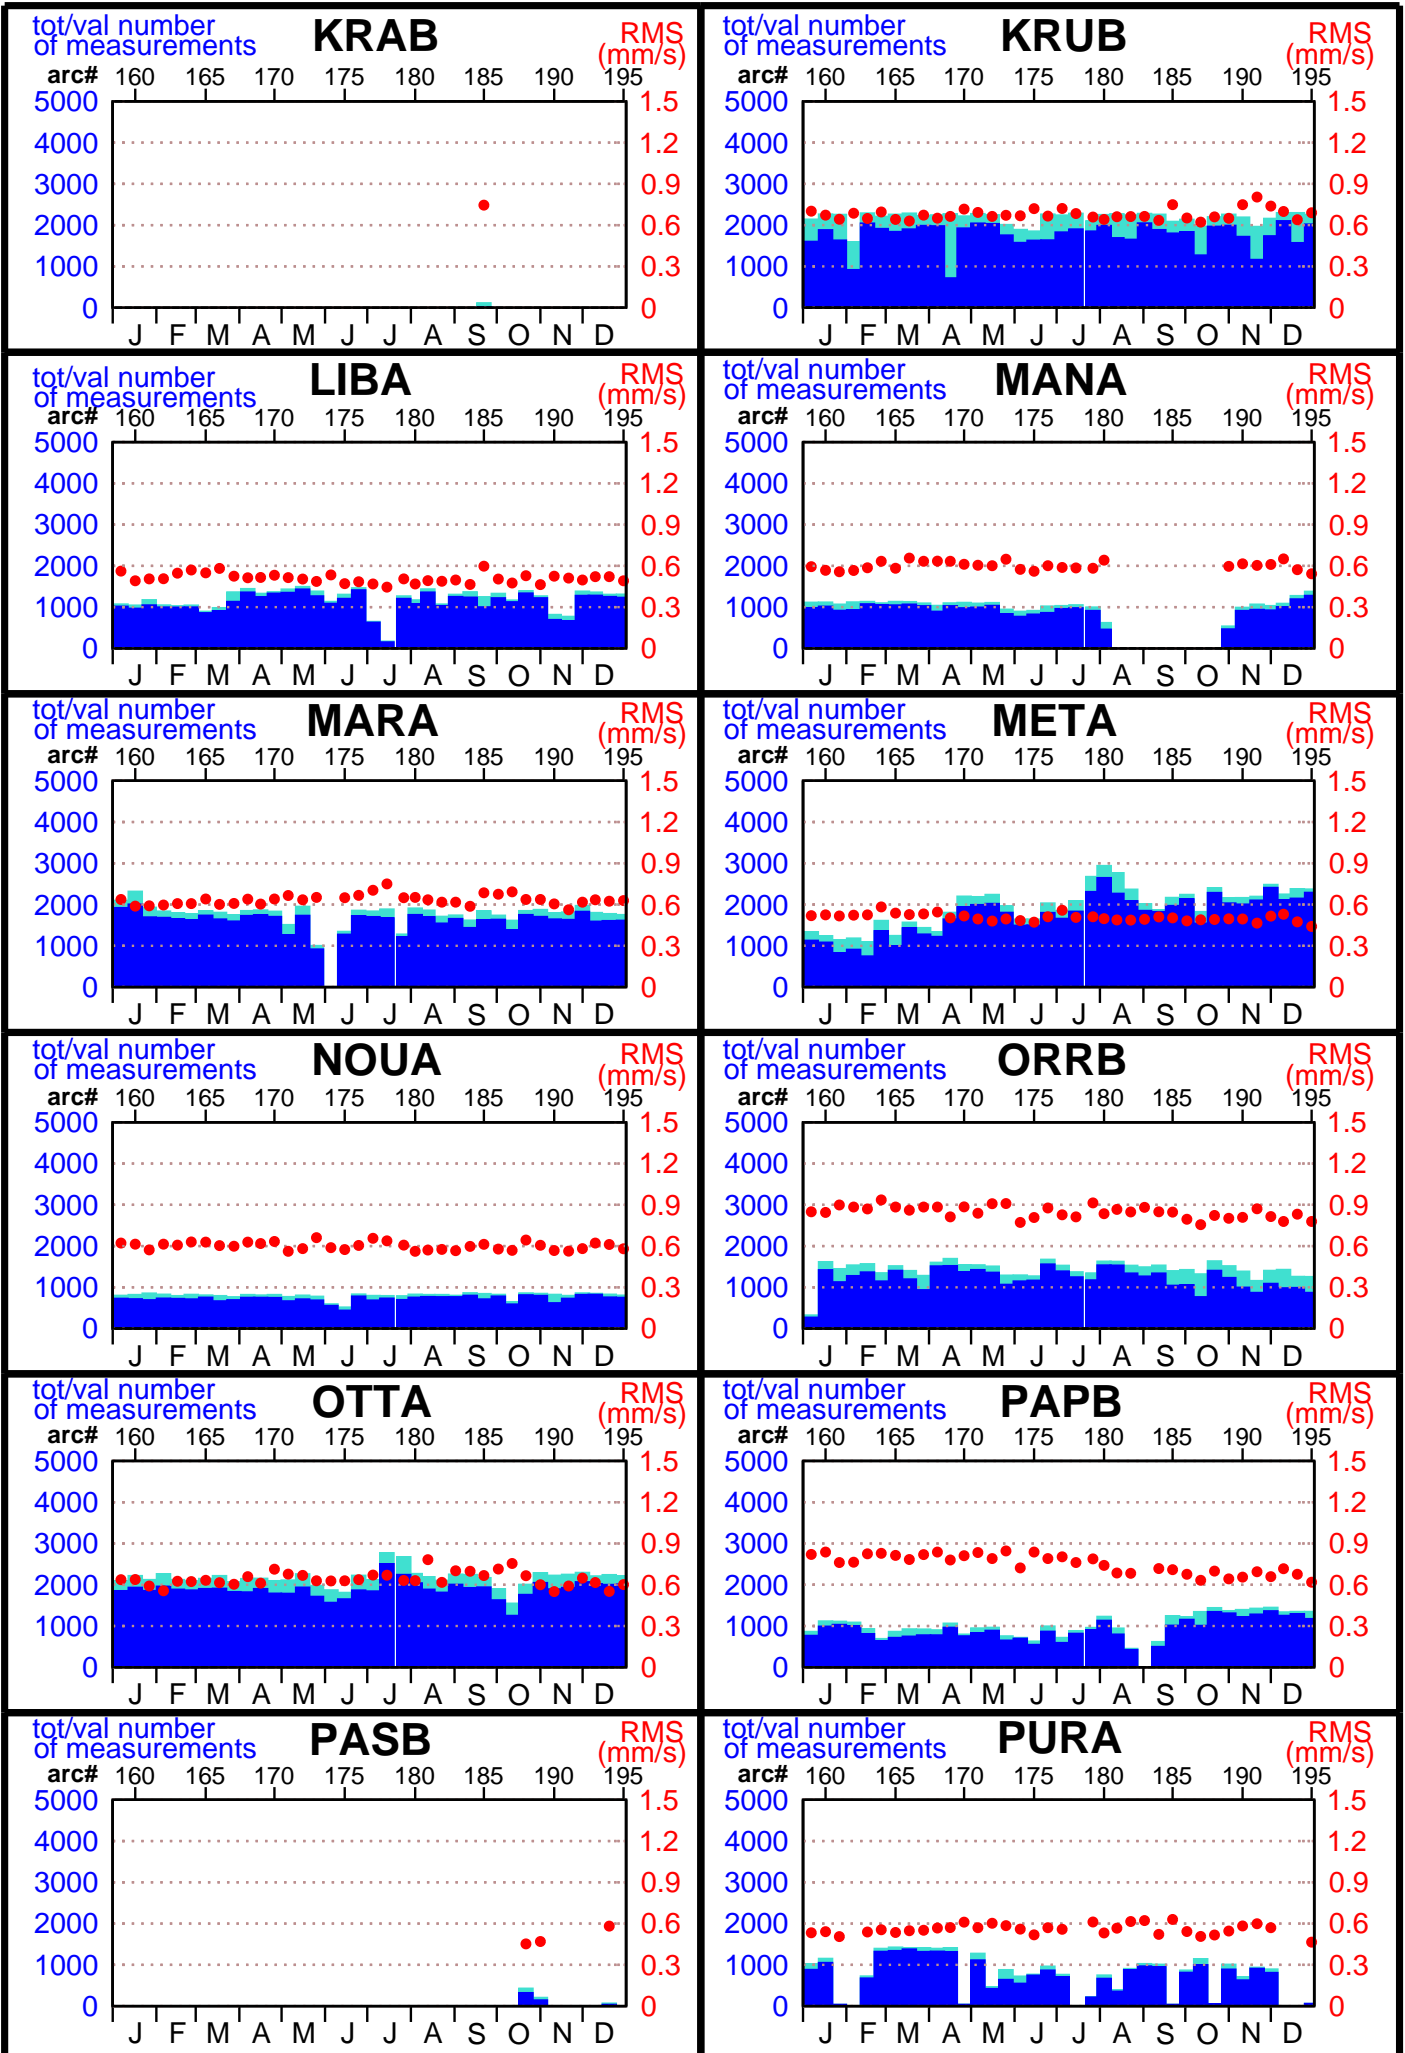

1997 - TOPEX POE statistics

(1/5)

1997 - TOPEX POE statistics

(3 / 5)

1997 - TOPEX POE statistics

(5/5)