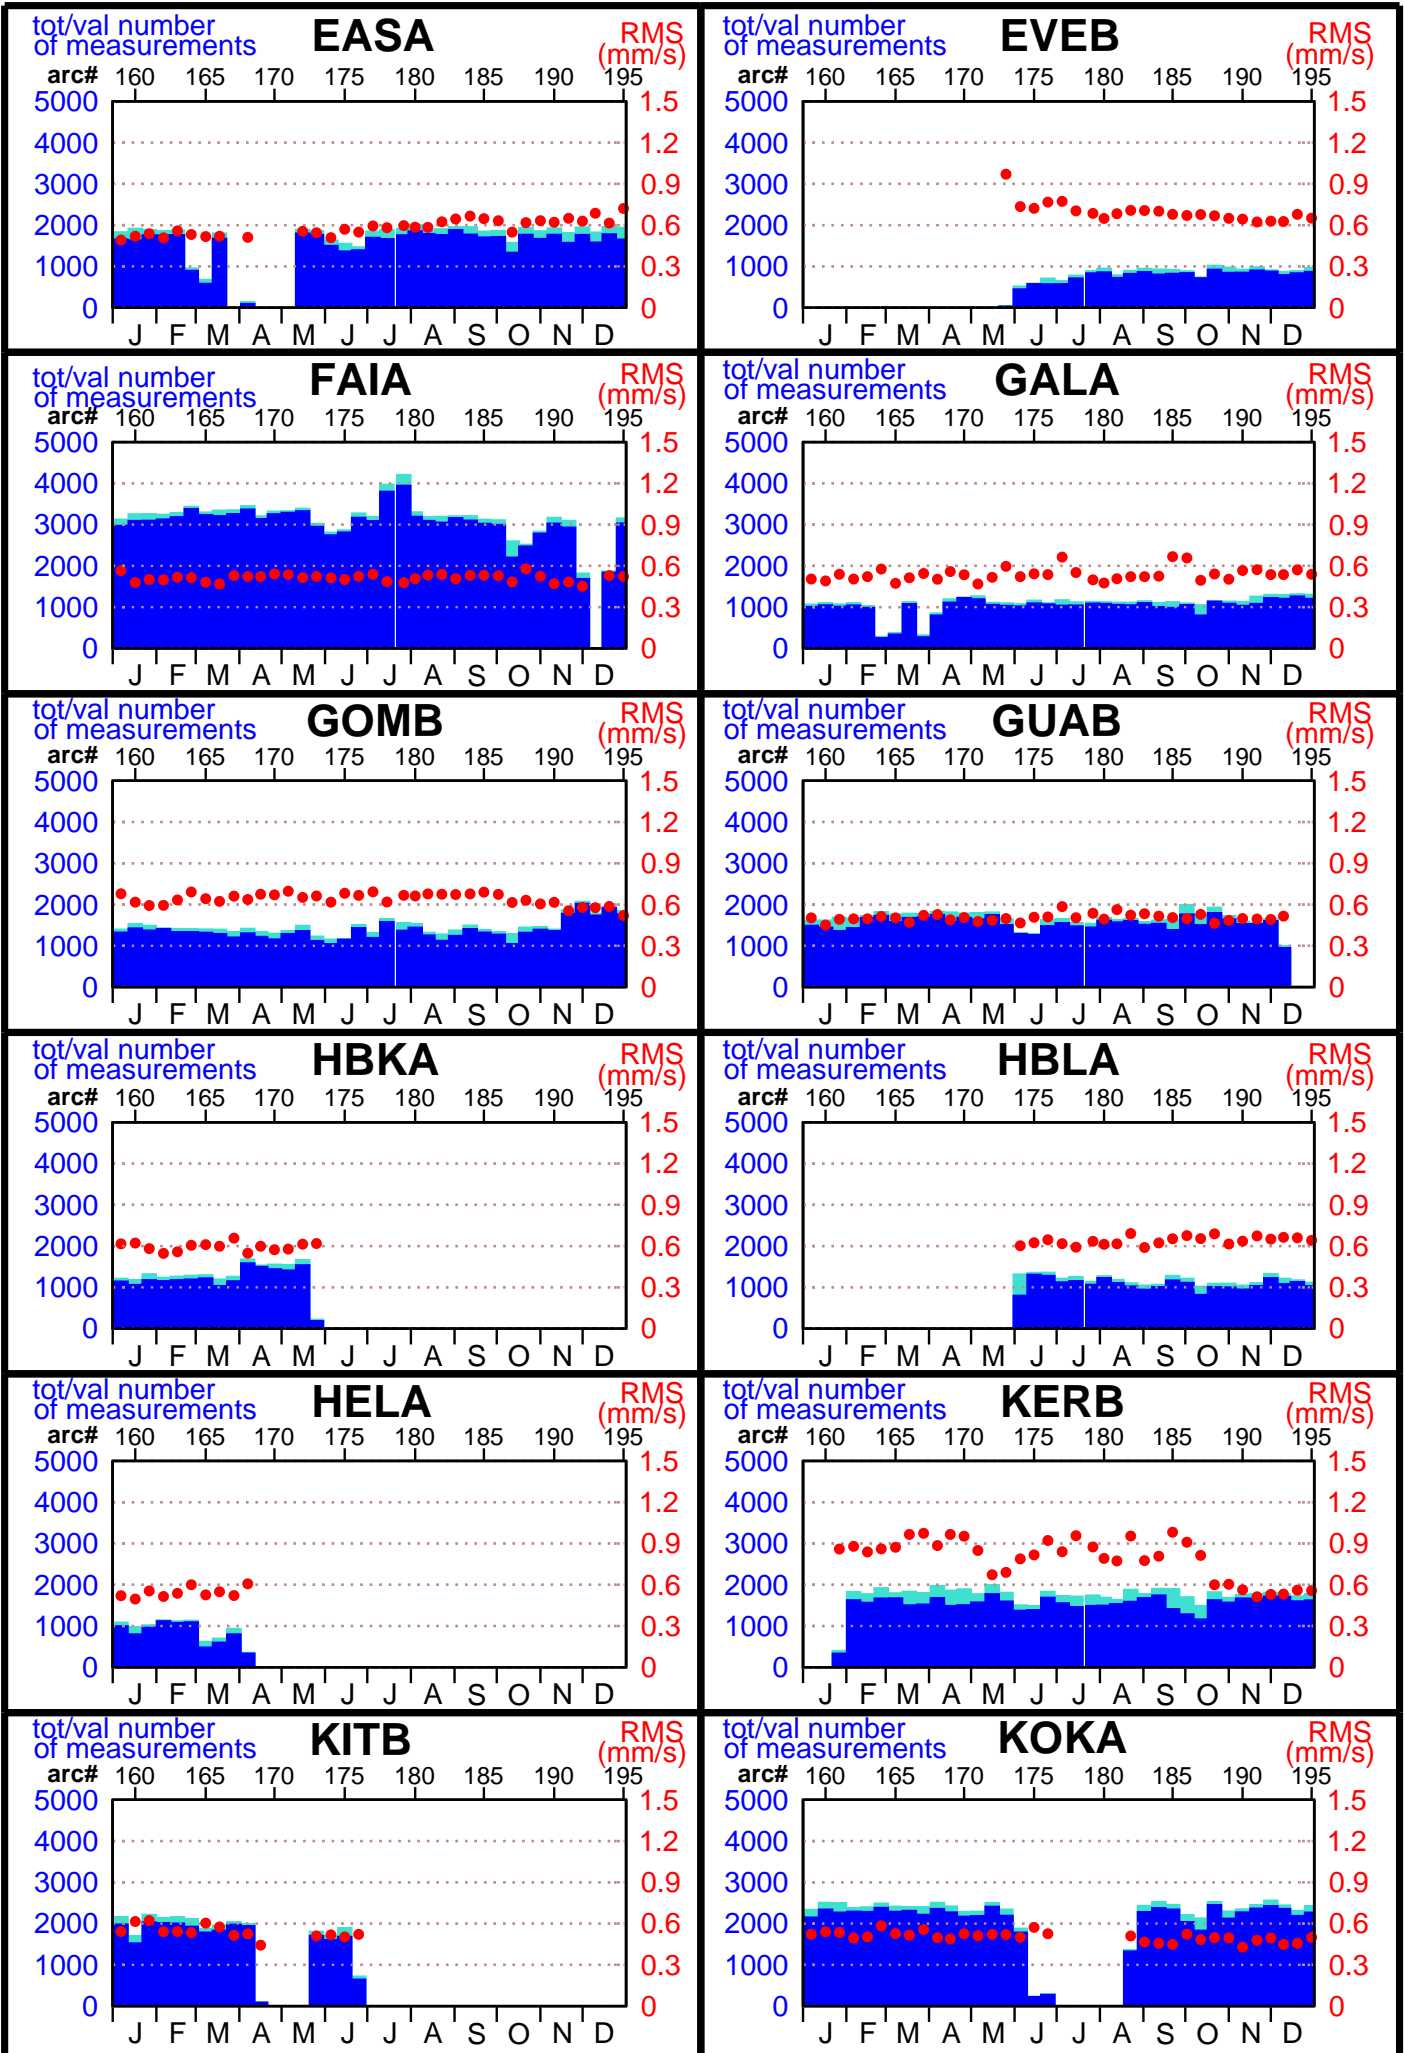

1997 - TOPEX POE statistics

(1/5)

1997 - TOPEX POE statistics

(3 / 5)

1997 - TOPEX POE statistics

(5/5)