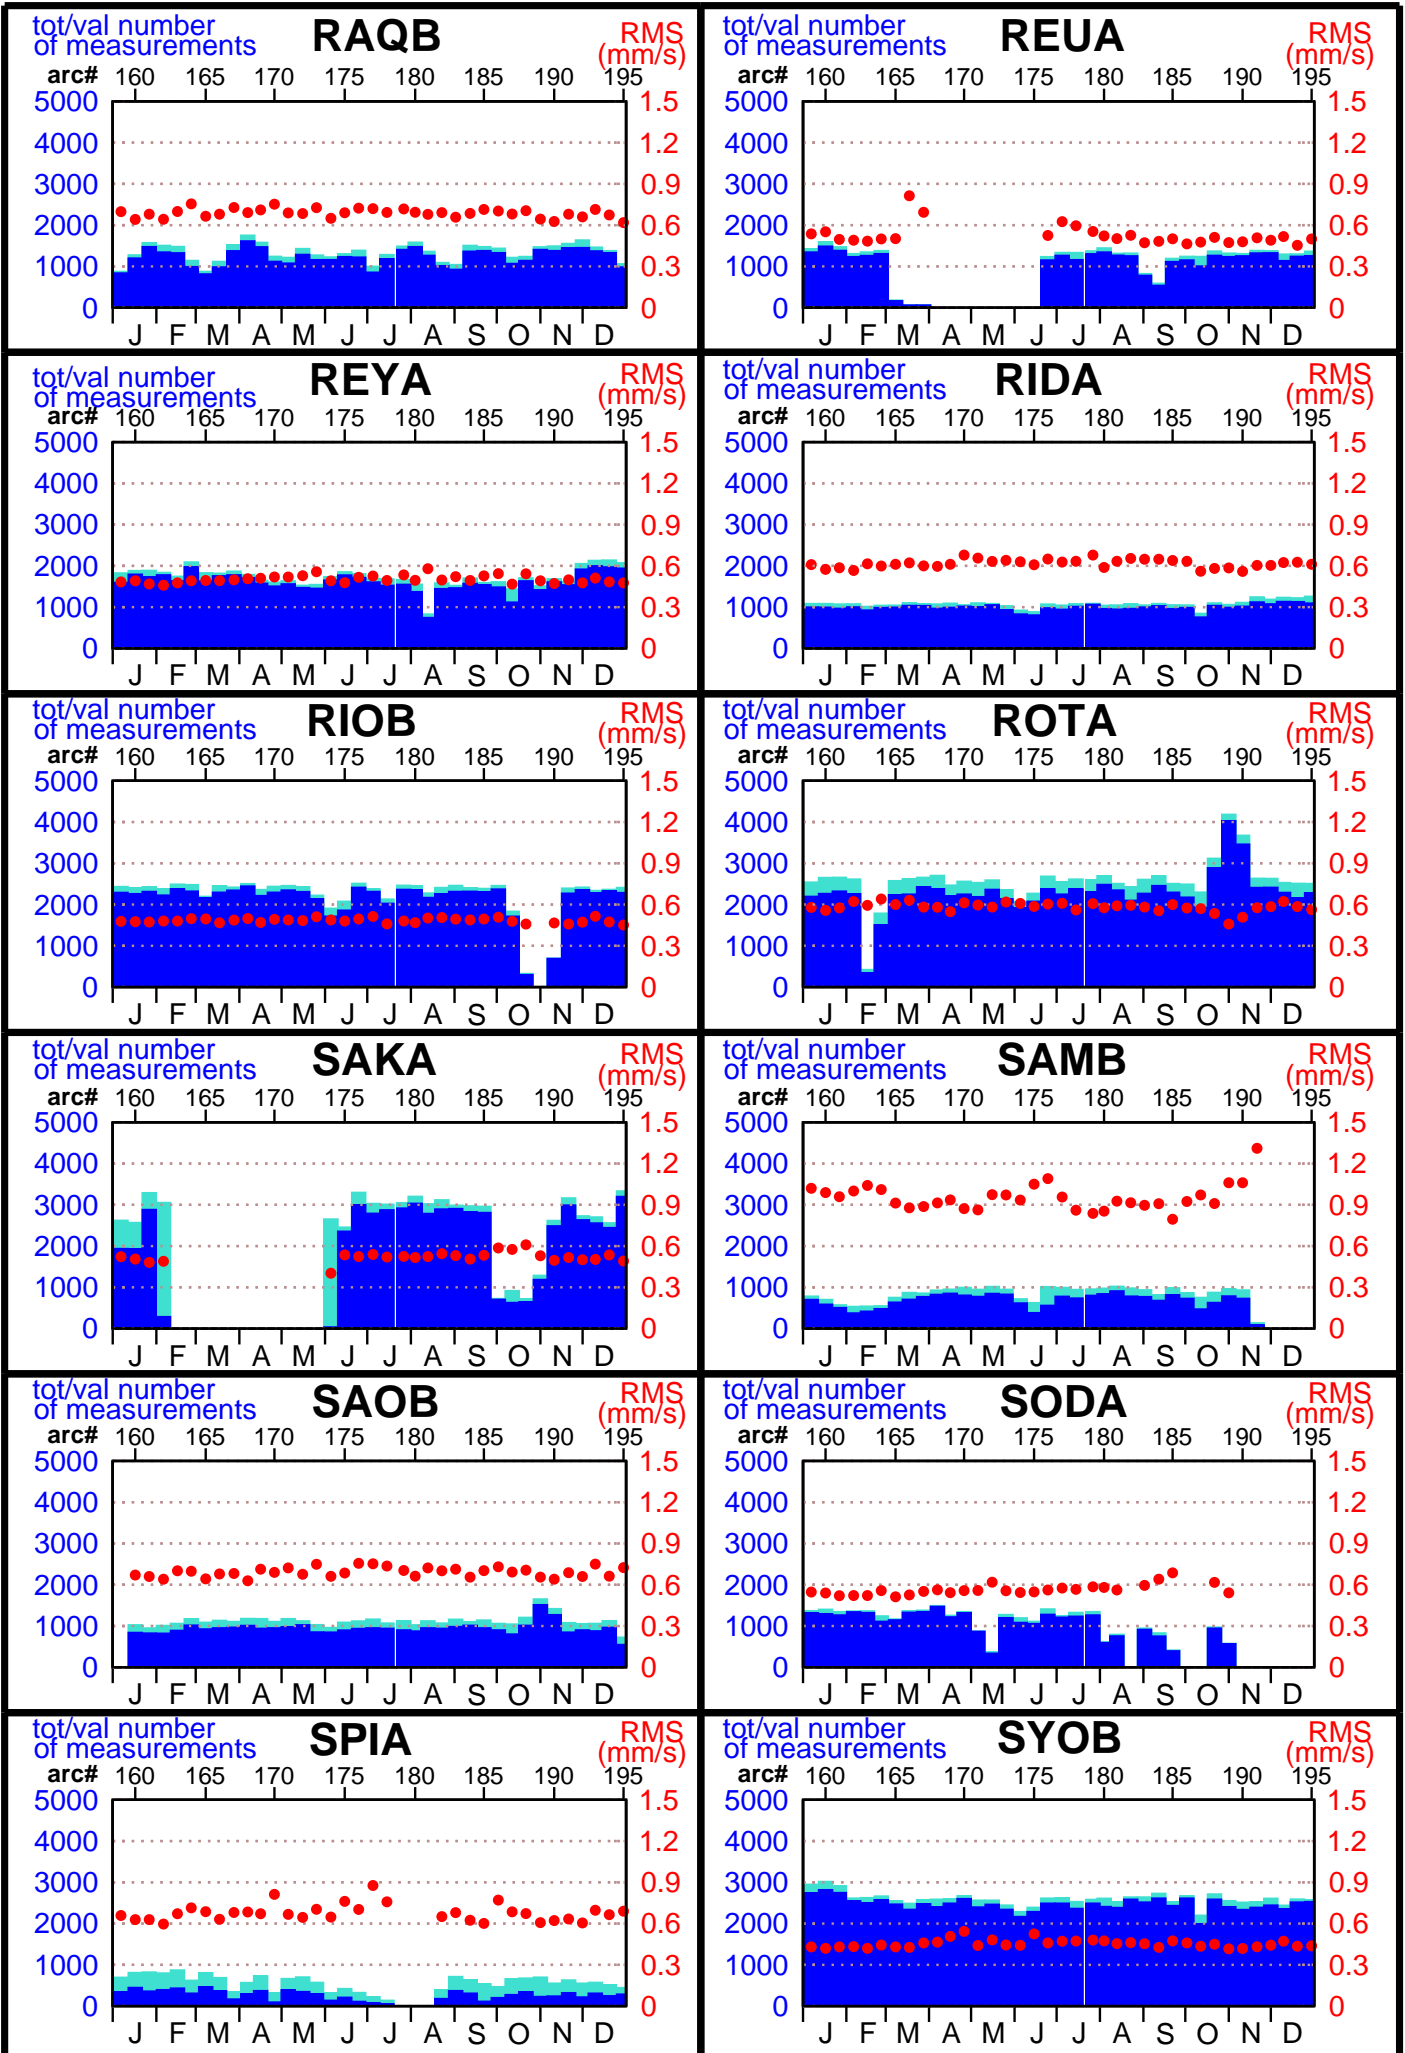

1997 - TOPEX POE statistics

(1/5)

1997 - TOPEX POE statistics

(3 / 5)

1997 - TOPEX POE statistics

(5/5)