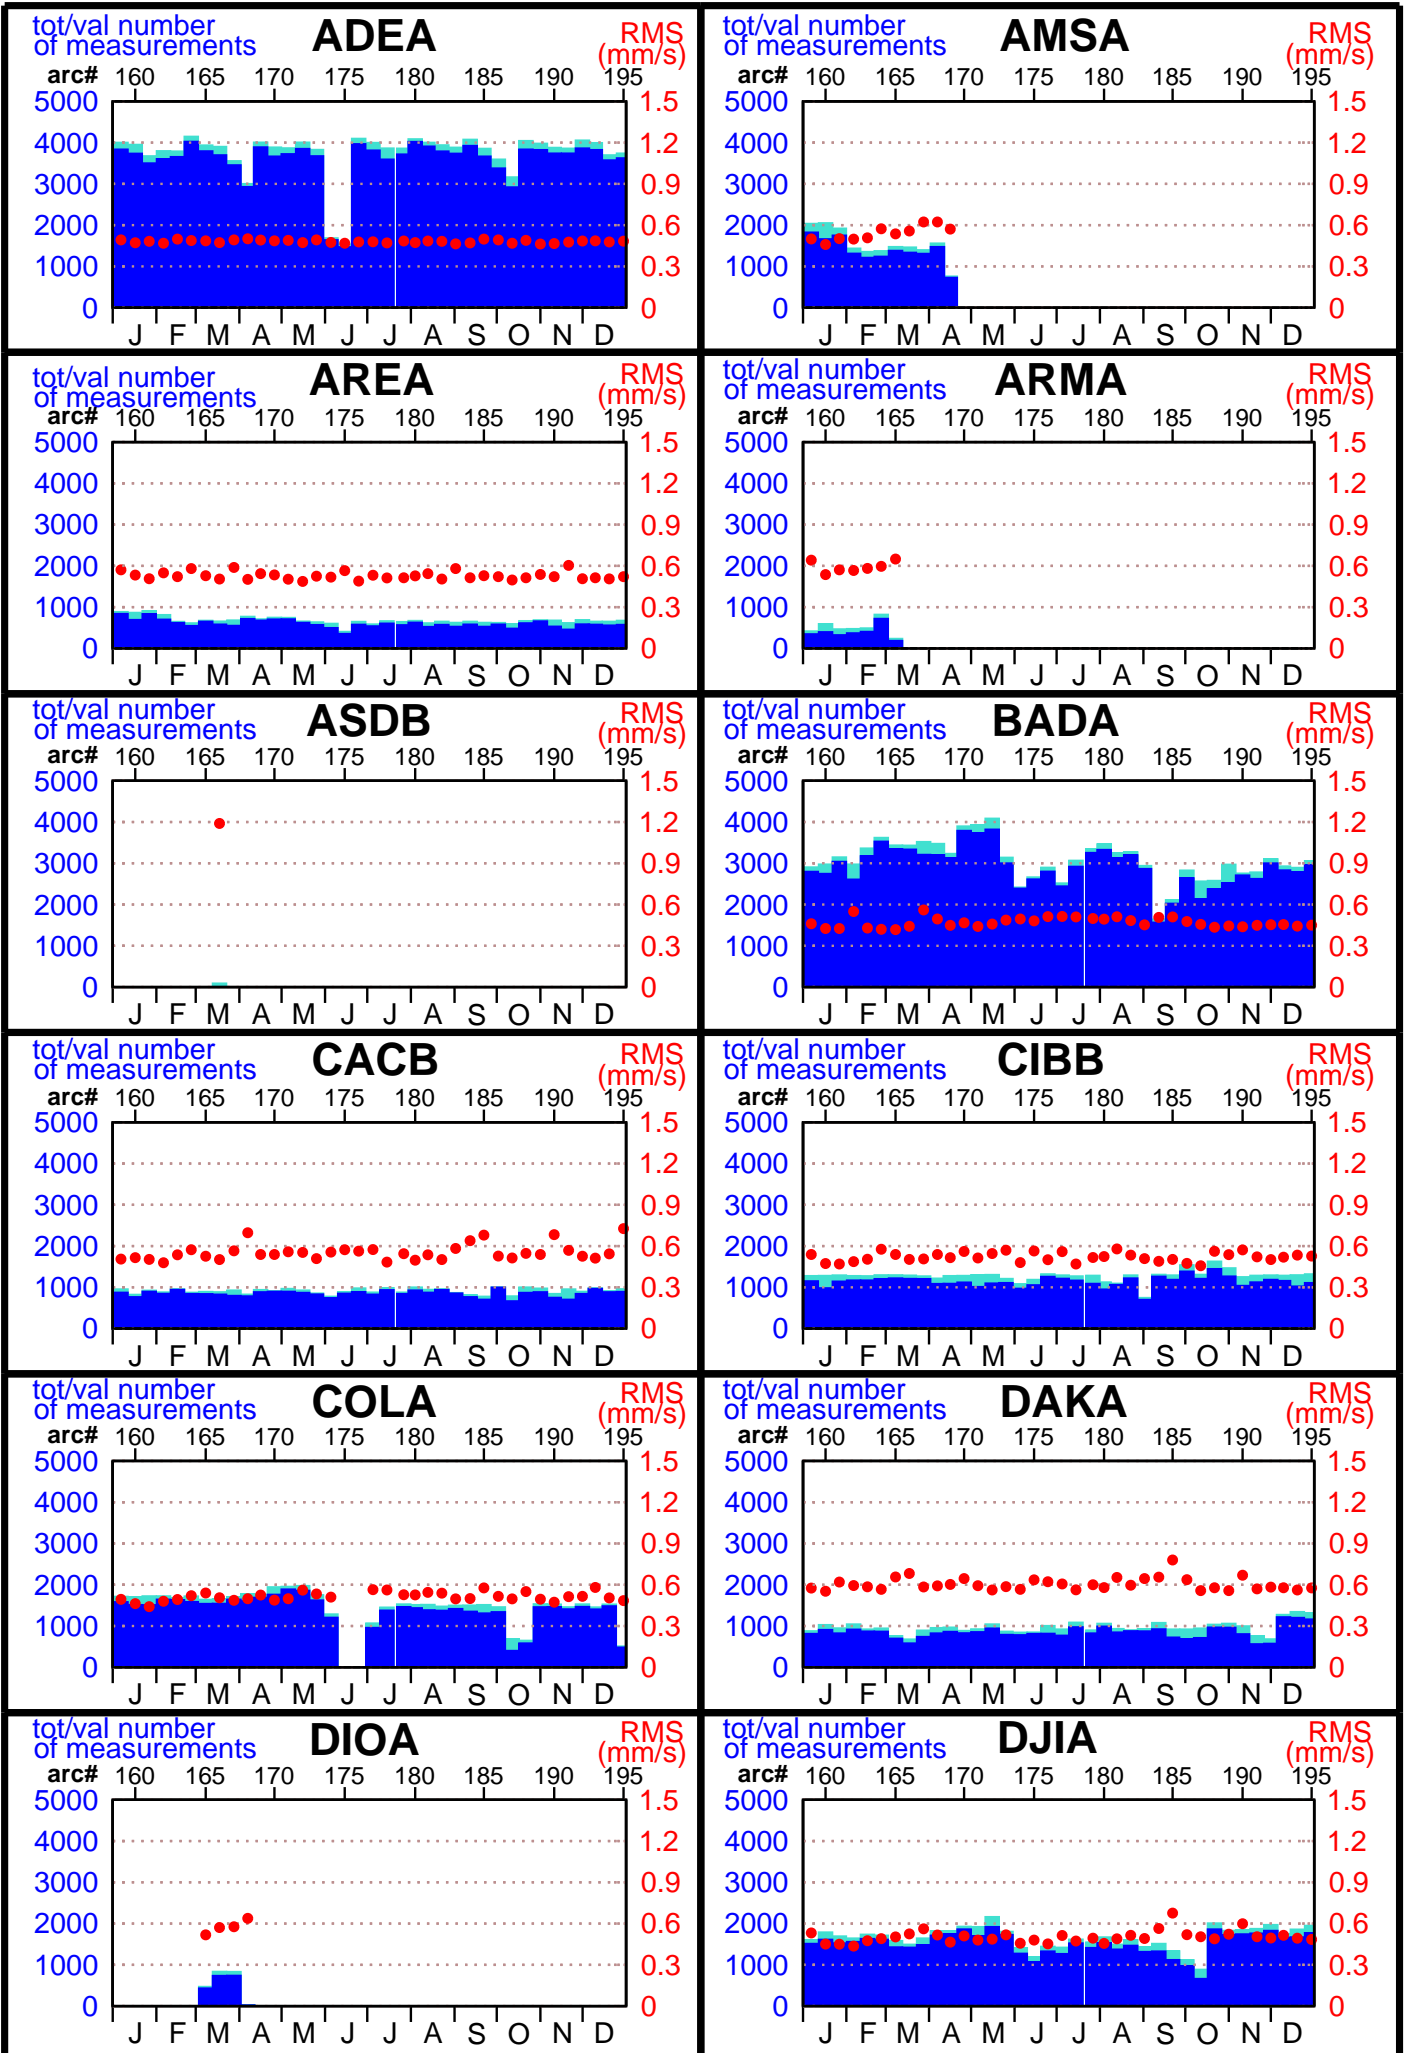

1997 - TOPEX POE statistics

(1/5)

1997 - TOPEX POE statistics

(3 / 5)

1997 - TOPEX POE statistics

(5/5)