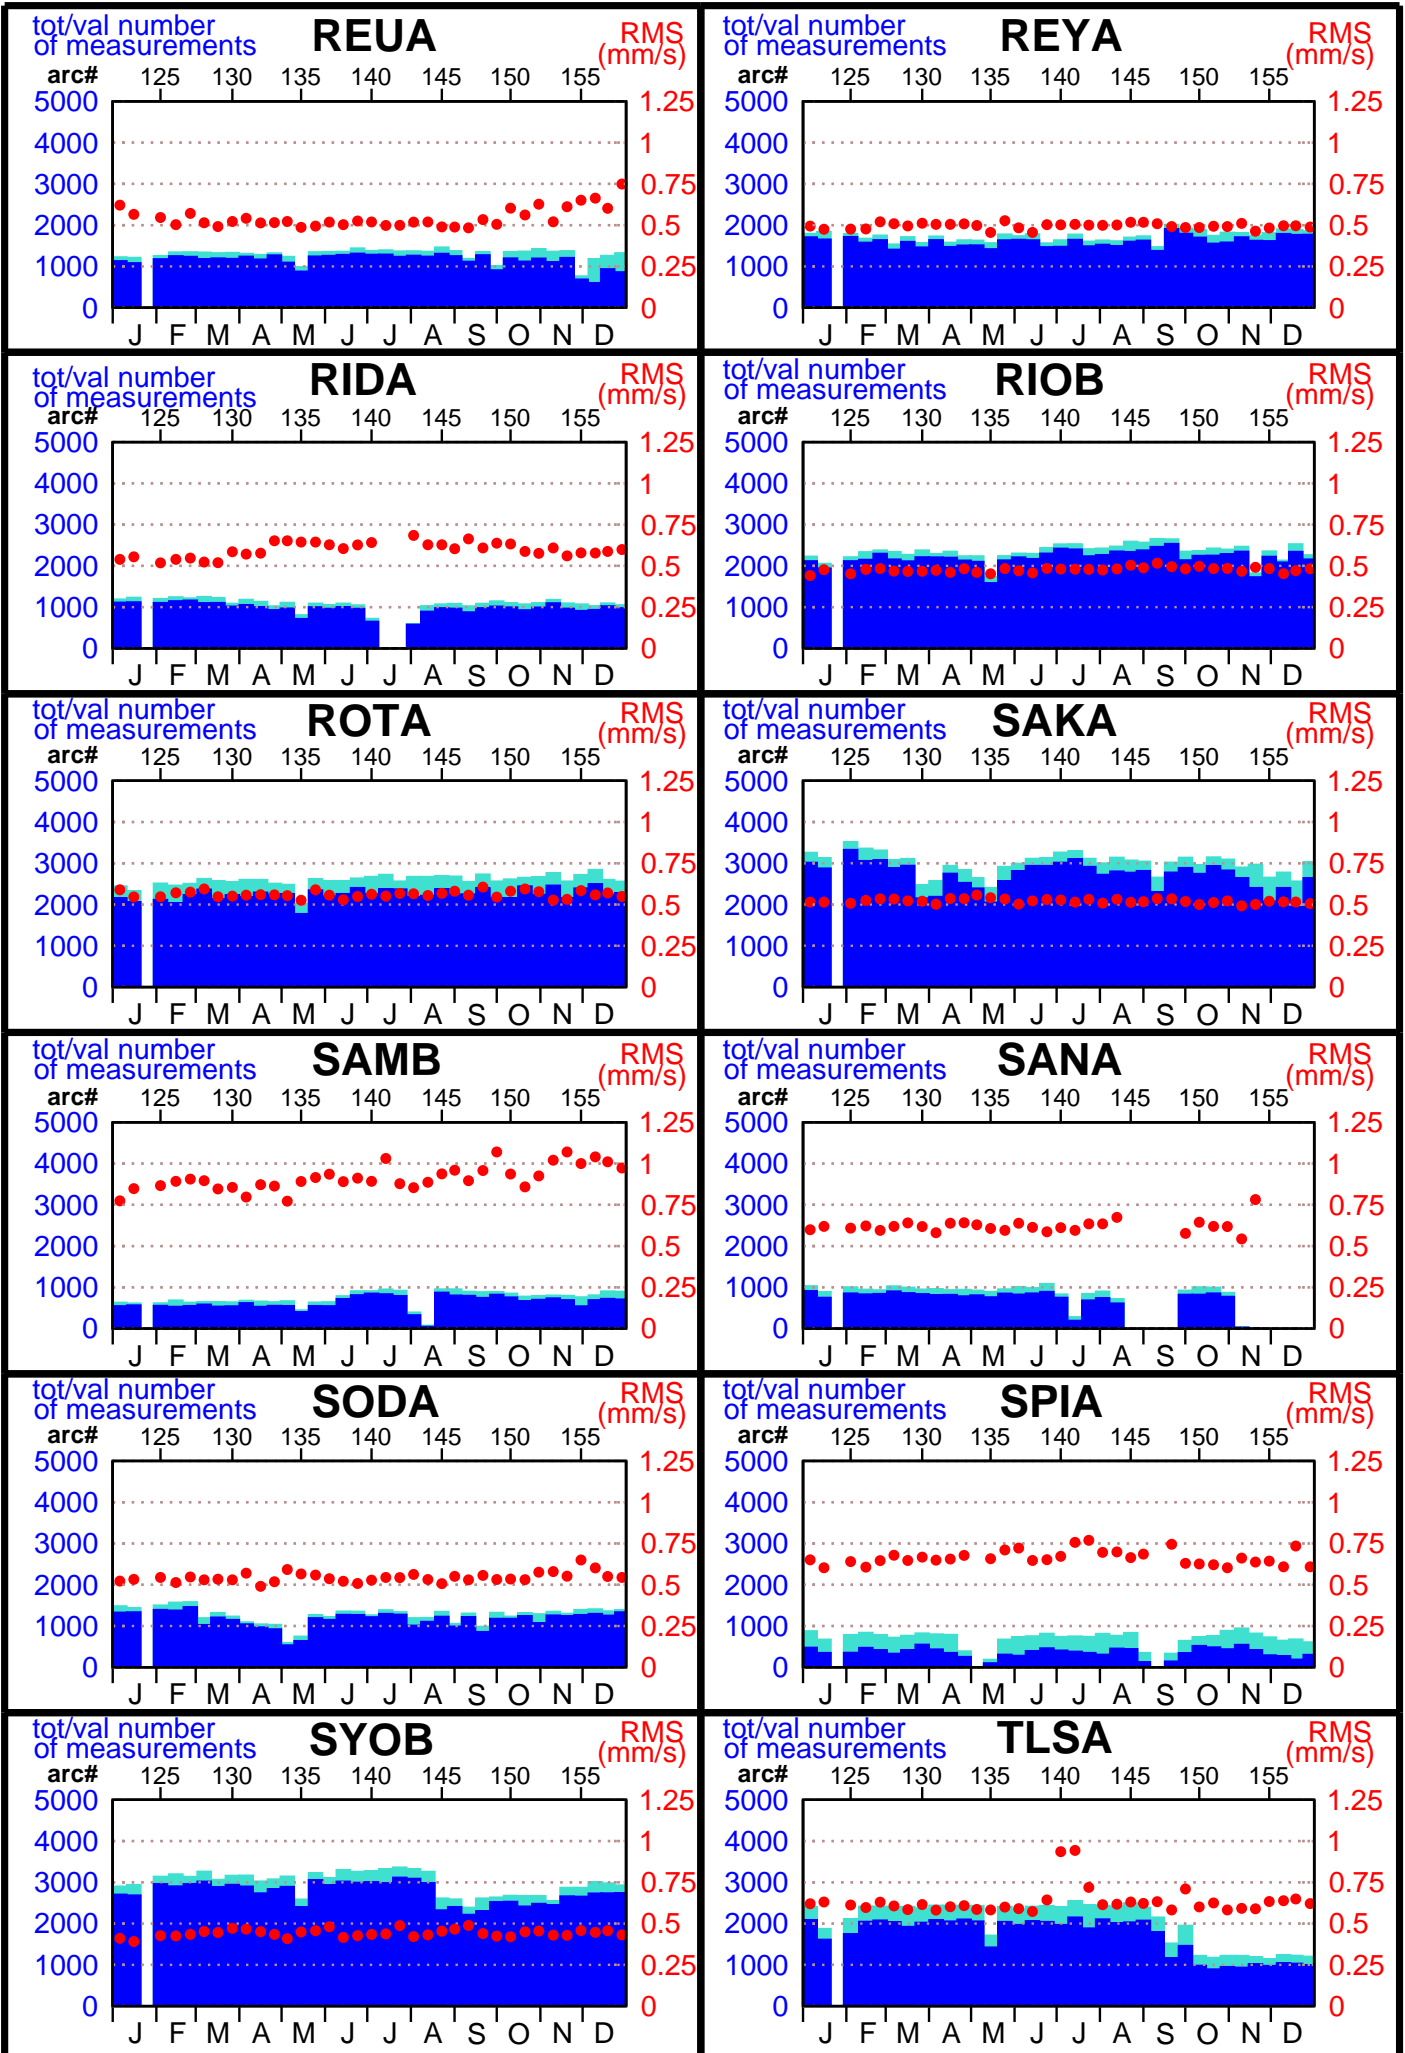

1996 - TOPEX POE statistics

(1 / 5)

1996 - TOPEX POE statistics

(2/5)

1996 - TOPEX POE statistics

(5/5)