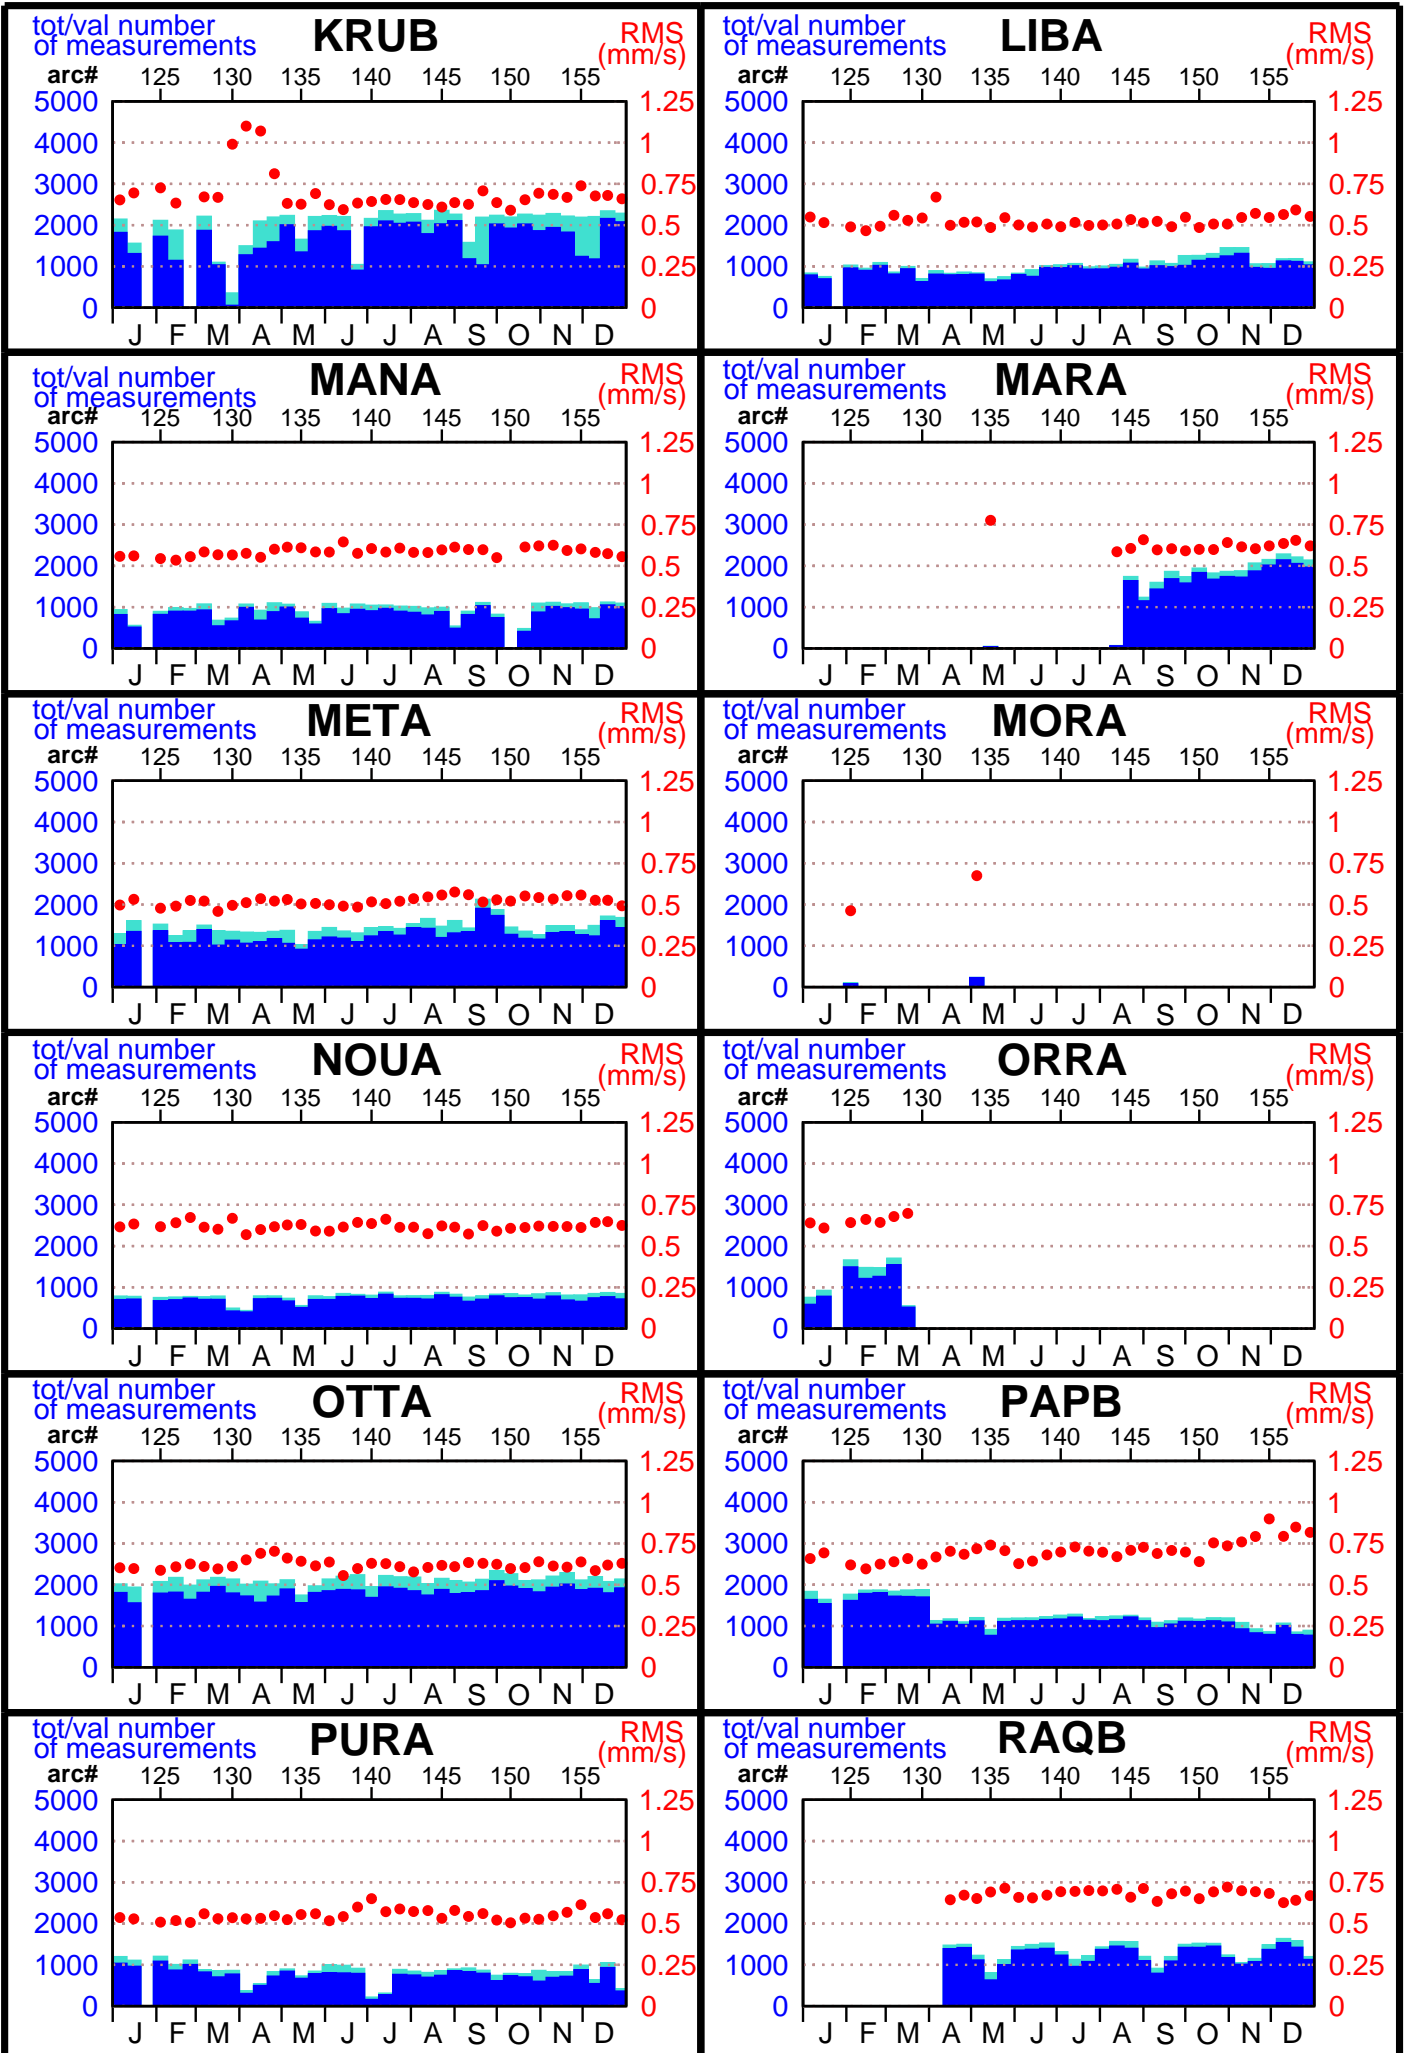

1996 - TOPEX POE statistics

(1 / 5)

1996 - TOPEX POE statistics

(2/5)

1996 - TOPEX POE statistics

(5/5)