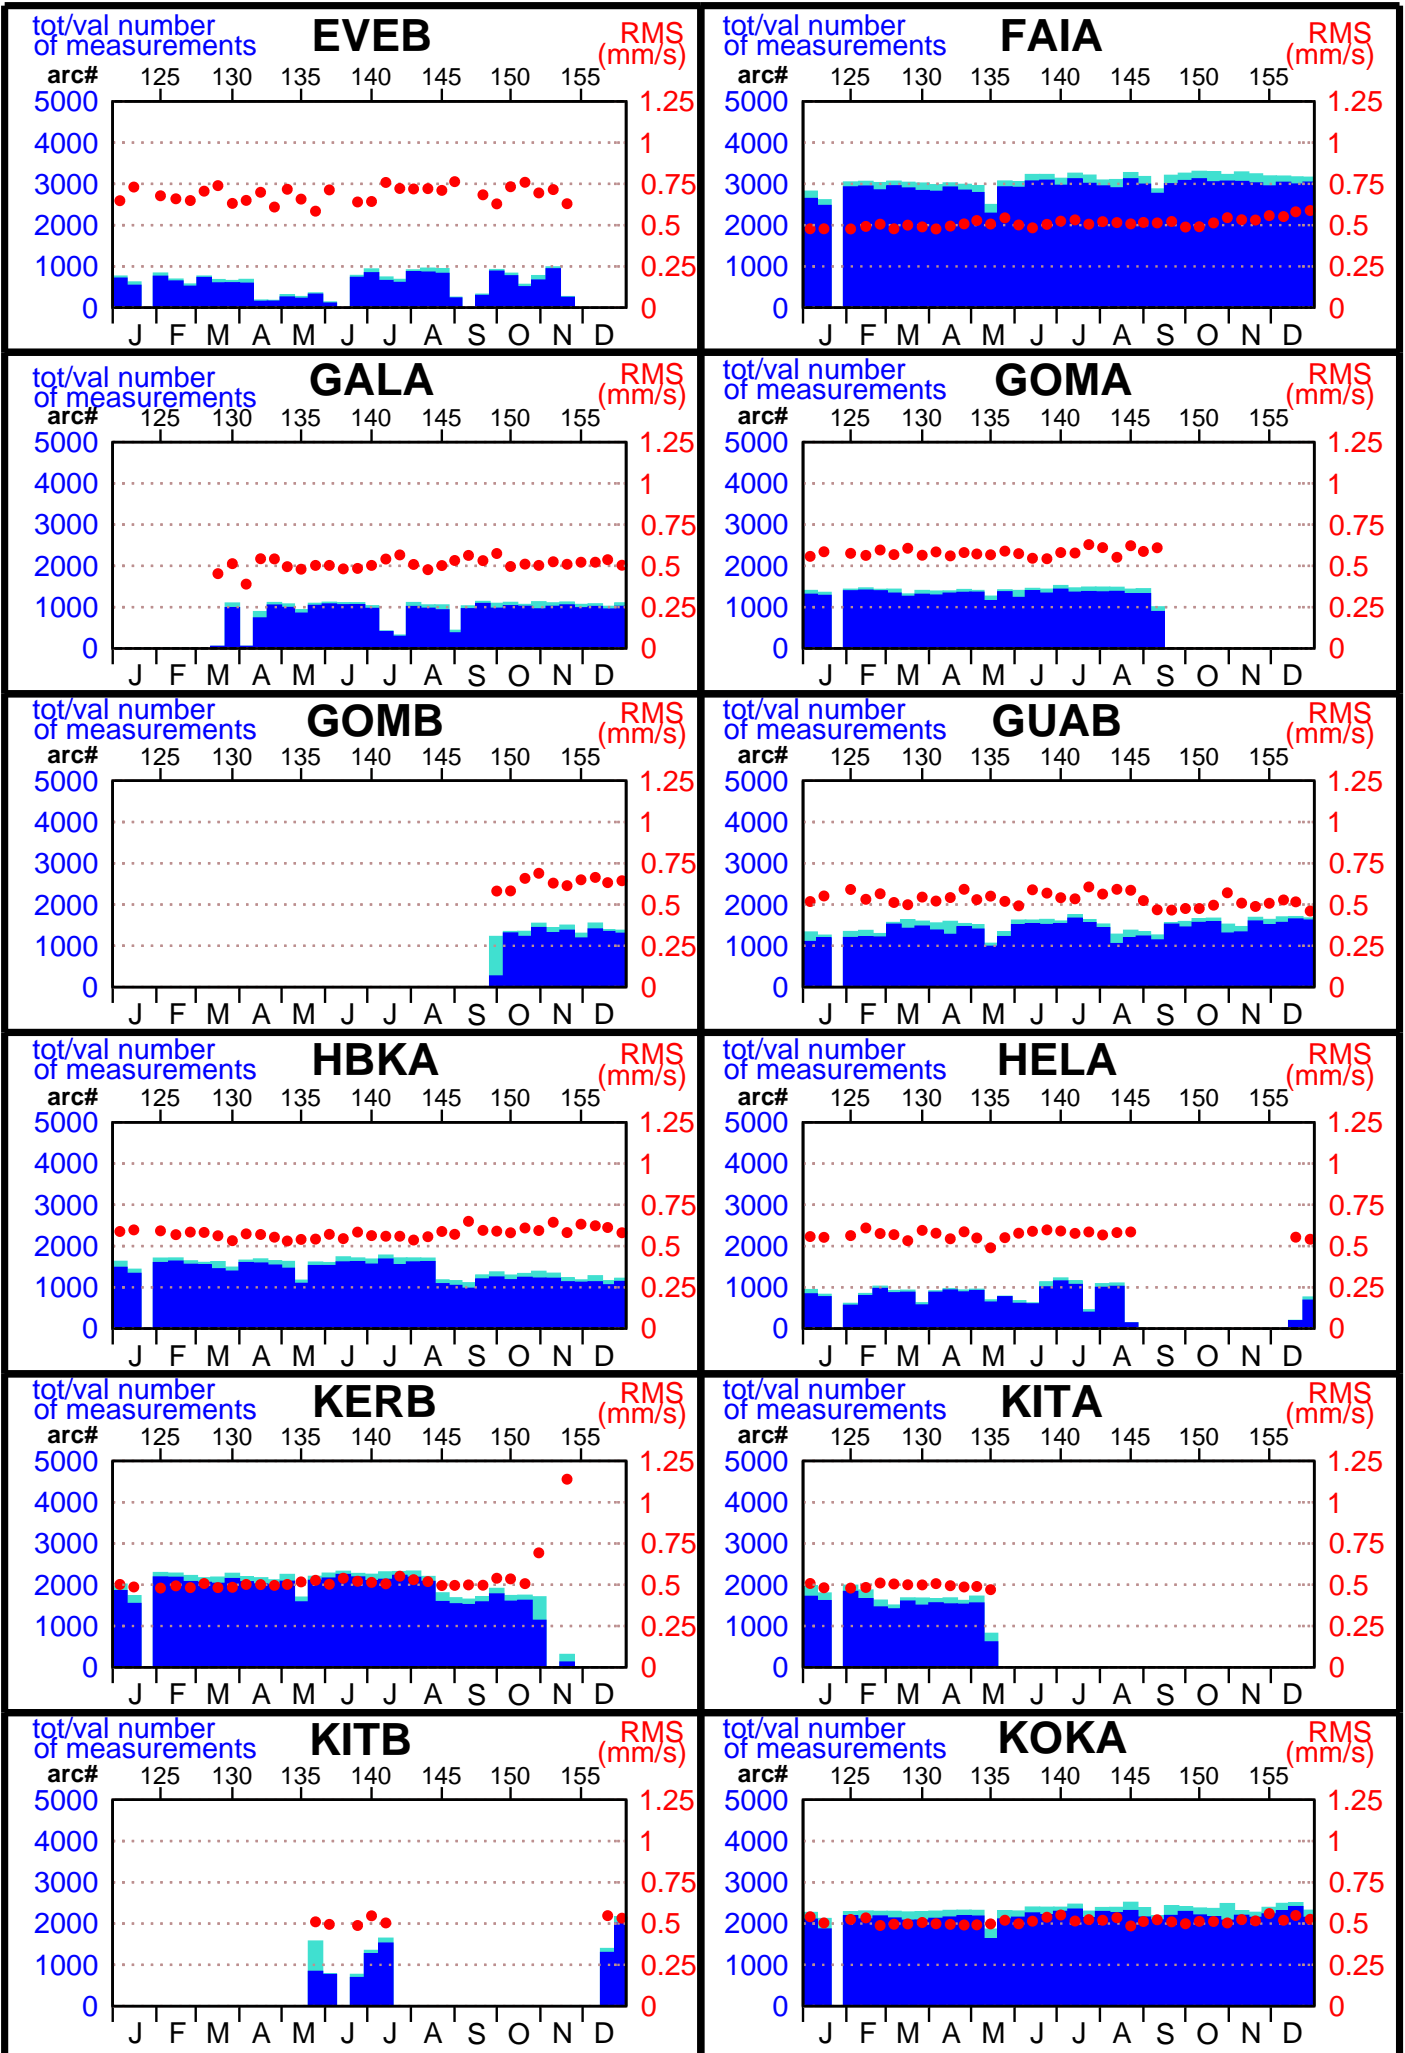

1996 - TOPEX POE statistics

(1 / 5)

1996 - TOPEX POE statistics

(2/5)

1996 - TOPEX POE statistics

(5/5)