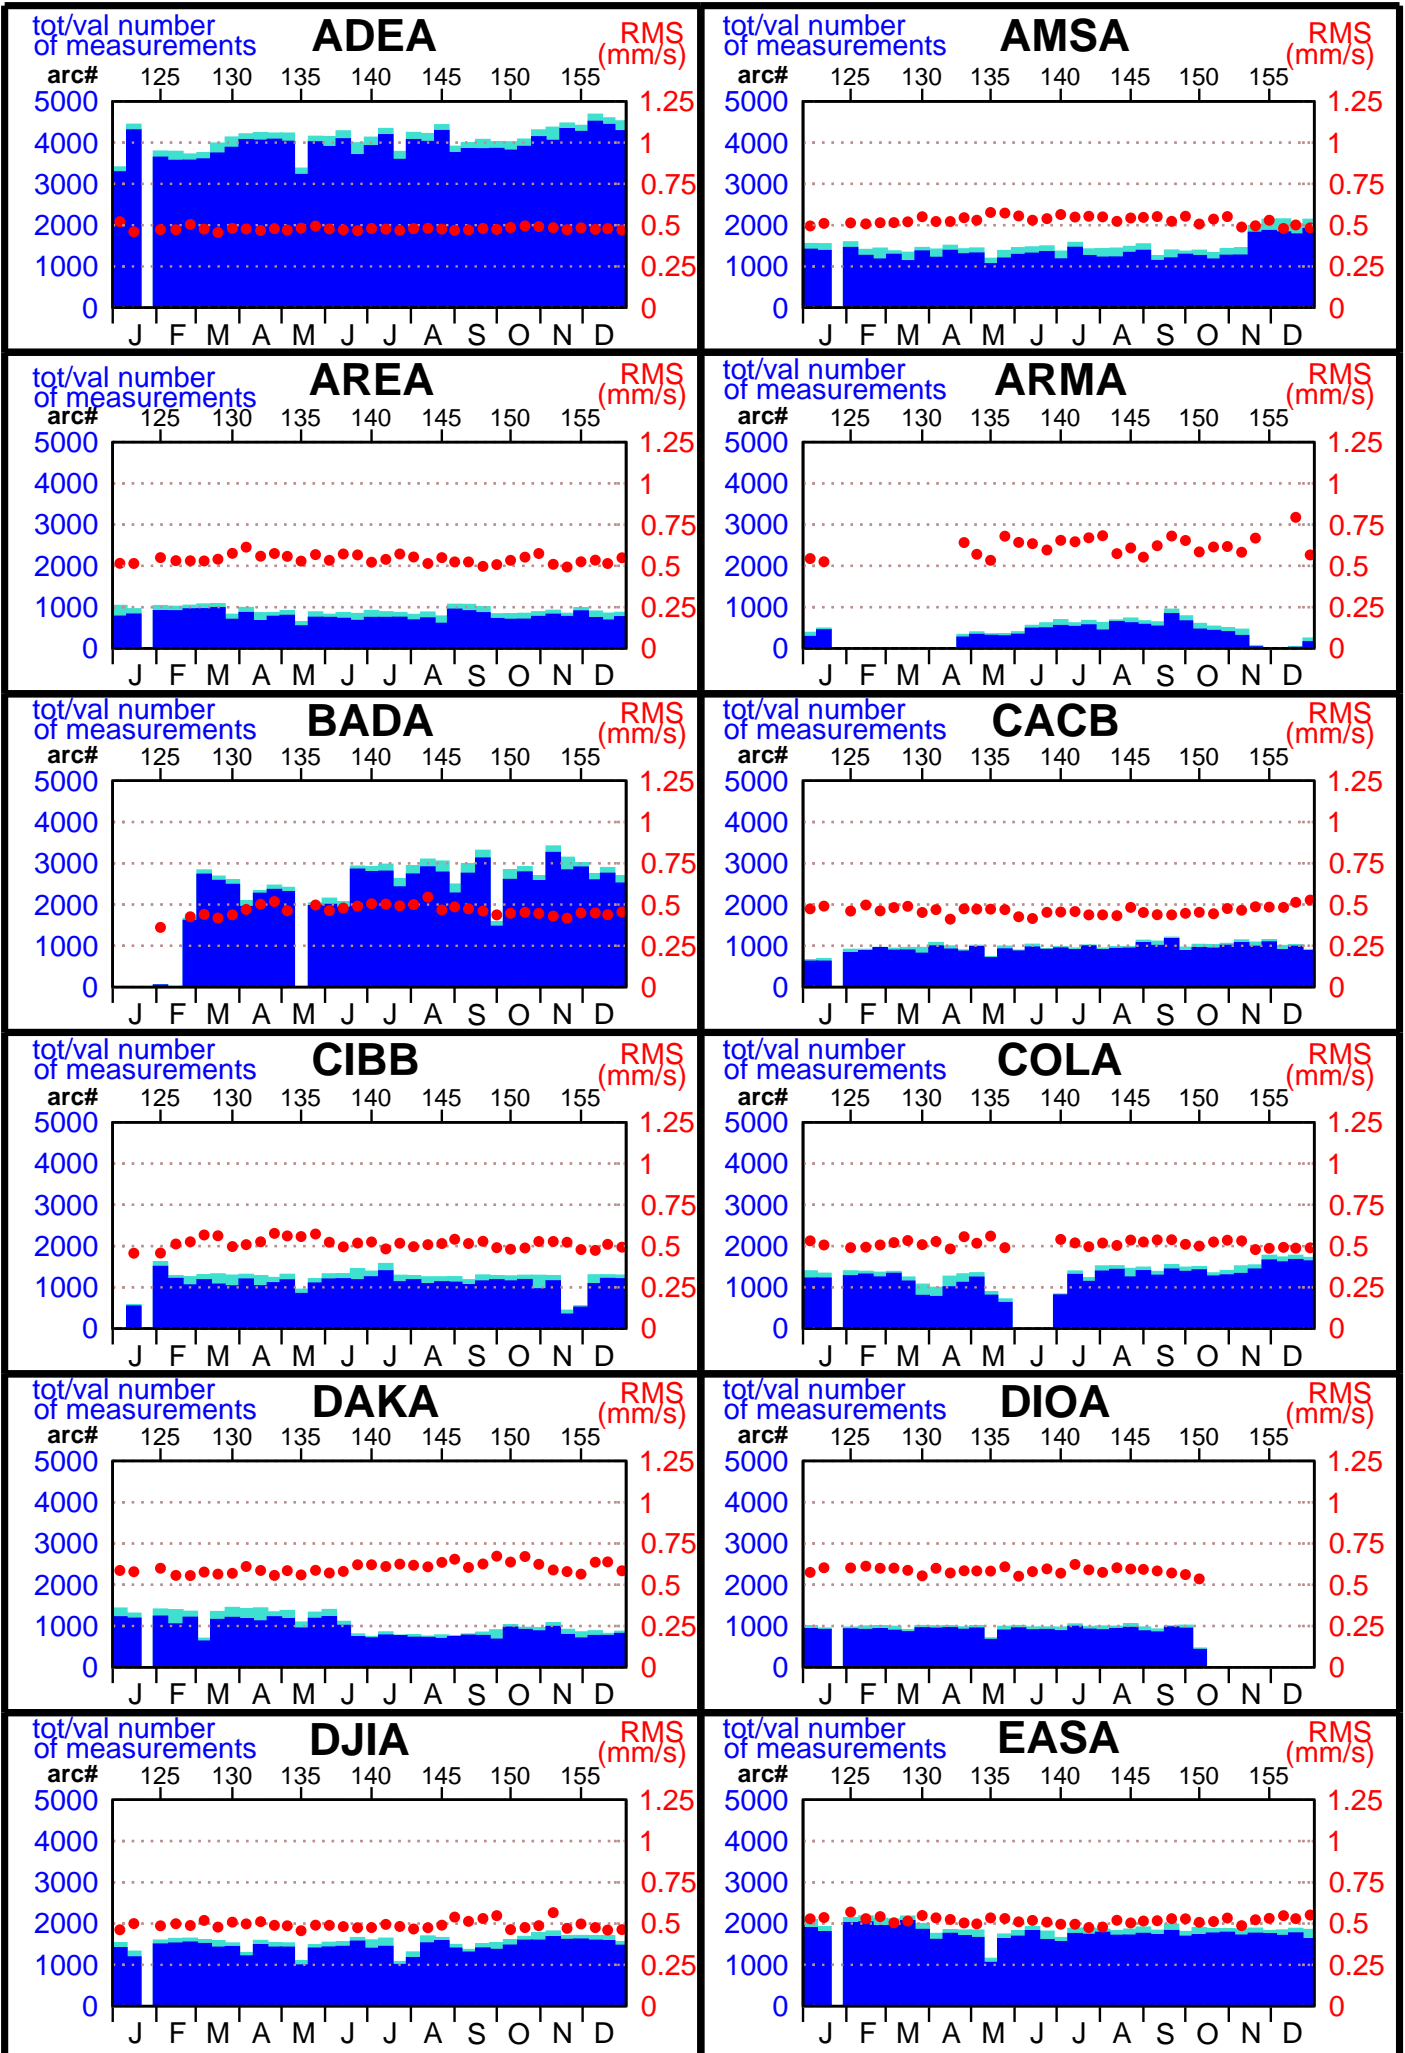

1996 - TOPEX POE statistics

(1 / 5)

1996 - TOPEX POE statistics

(2/5)

1996 - TOPEX POE statistics

(5/5)