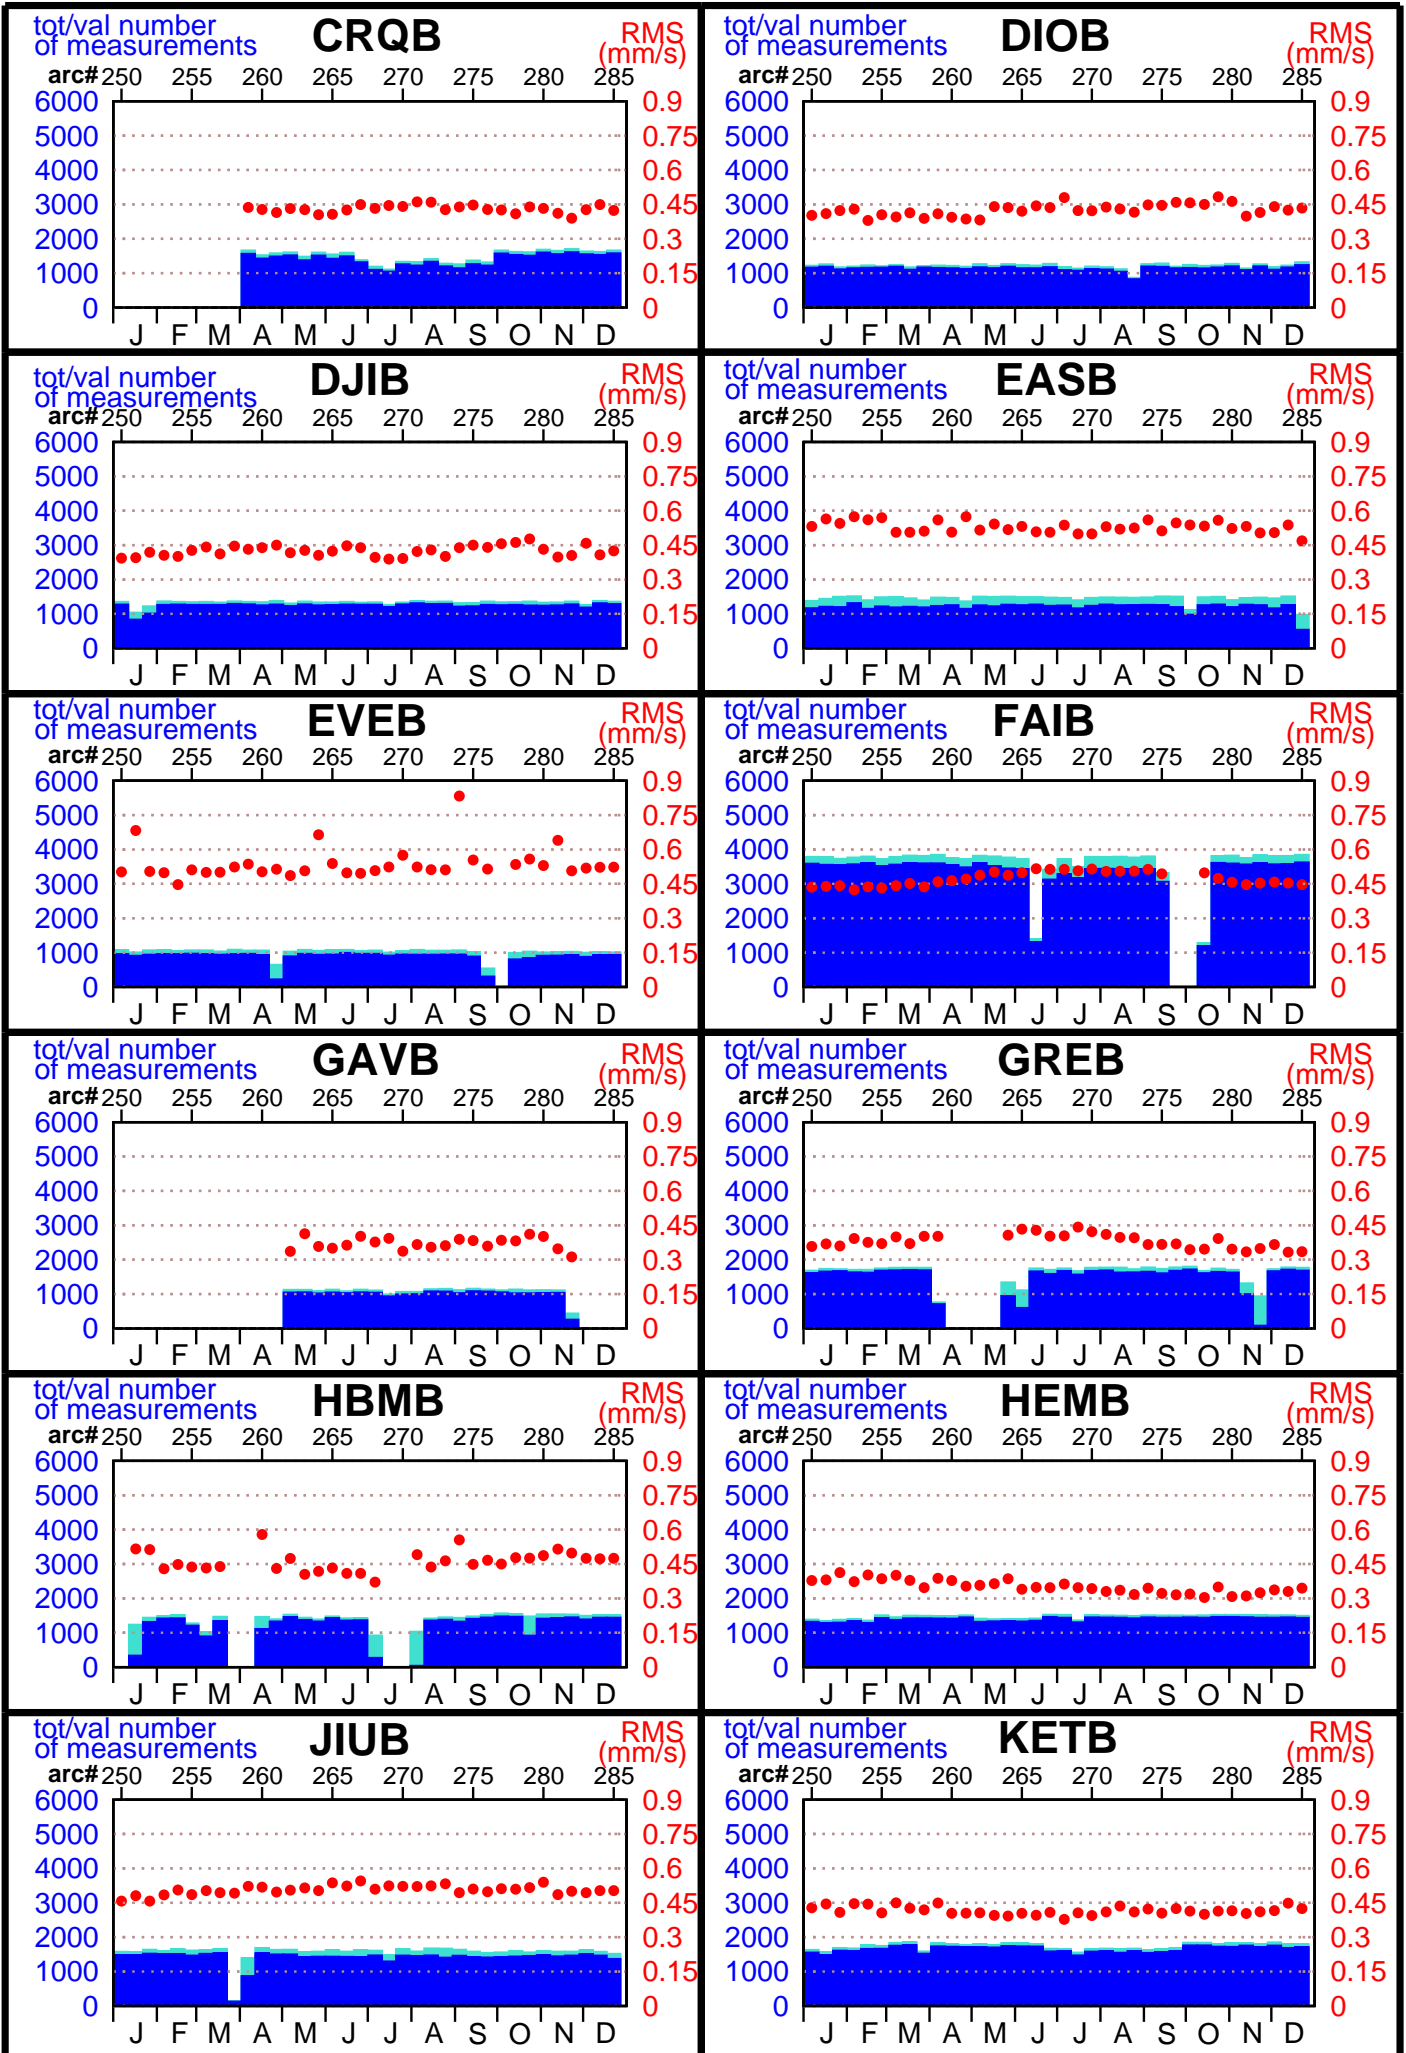

2009 - SPOT5 POE statistics

2009 - SPOT5 POE statistics