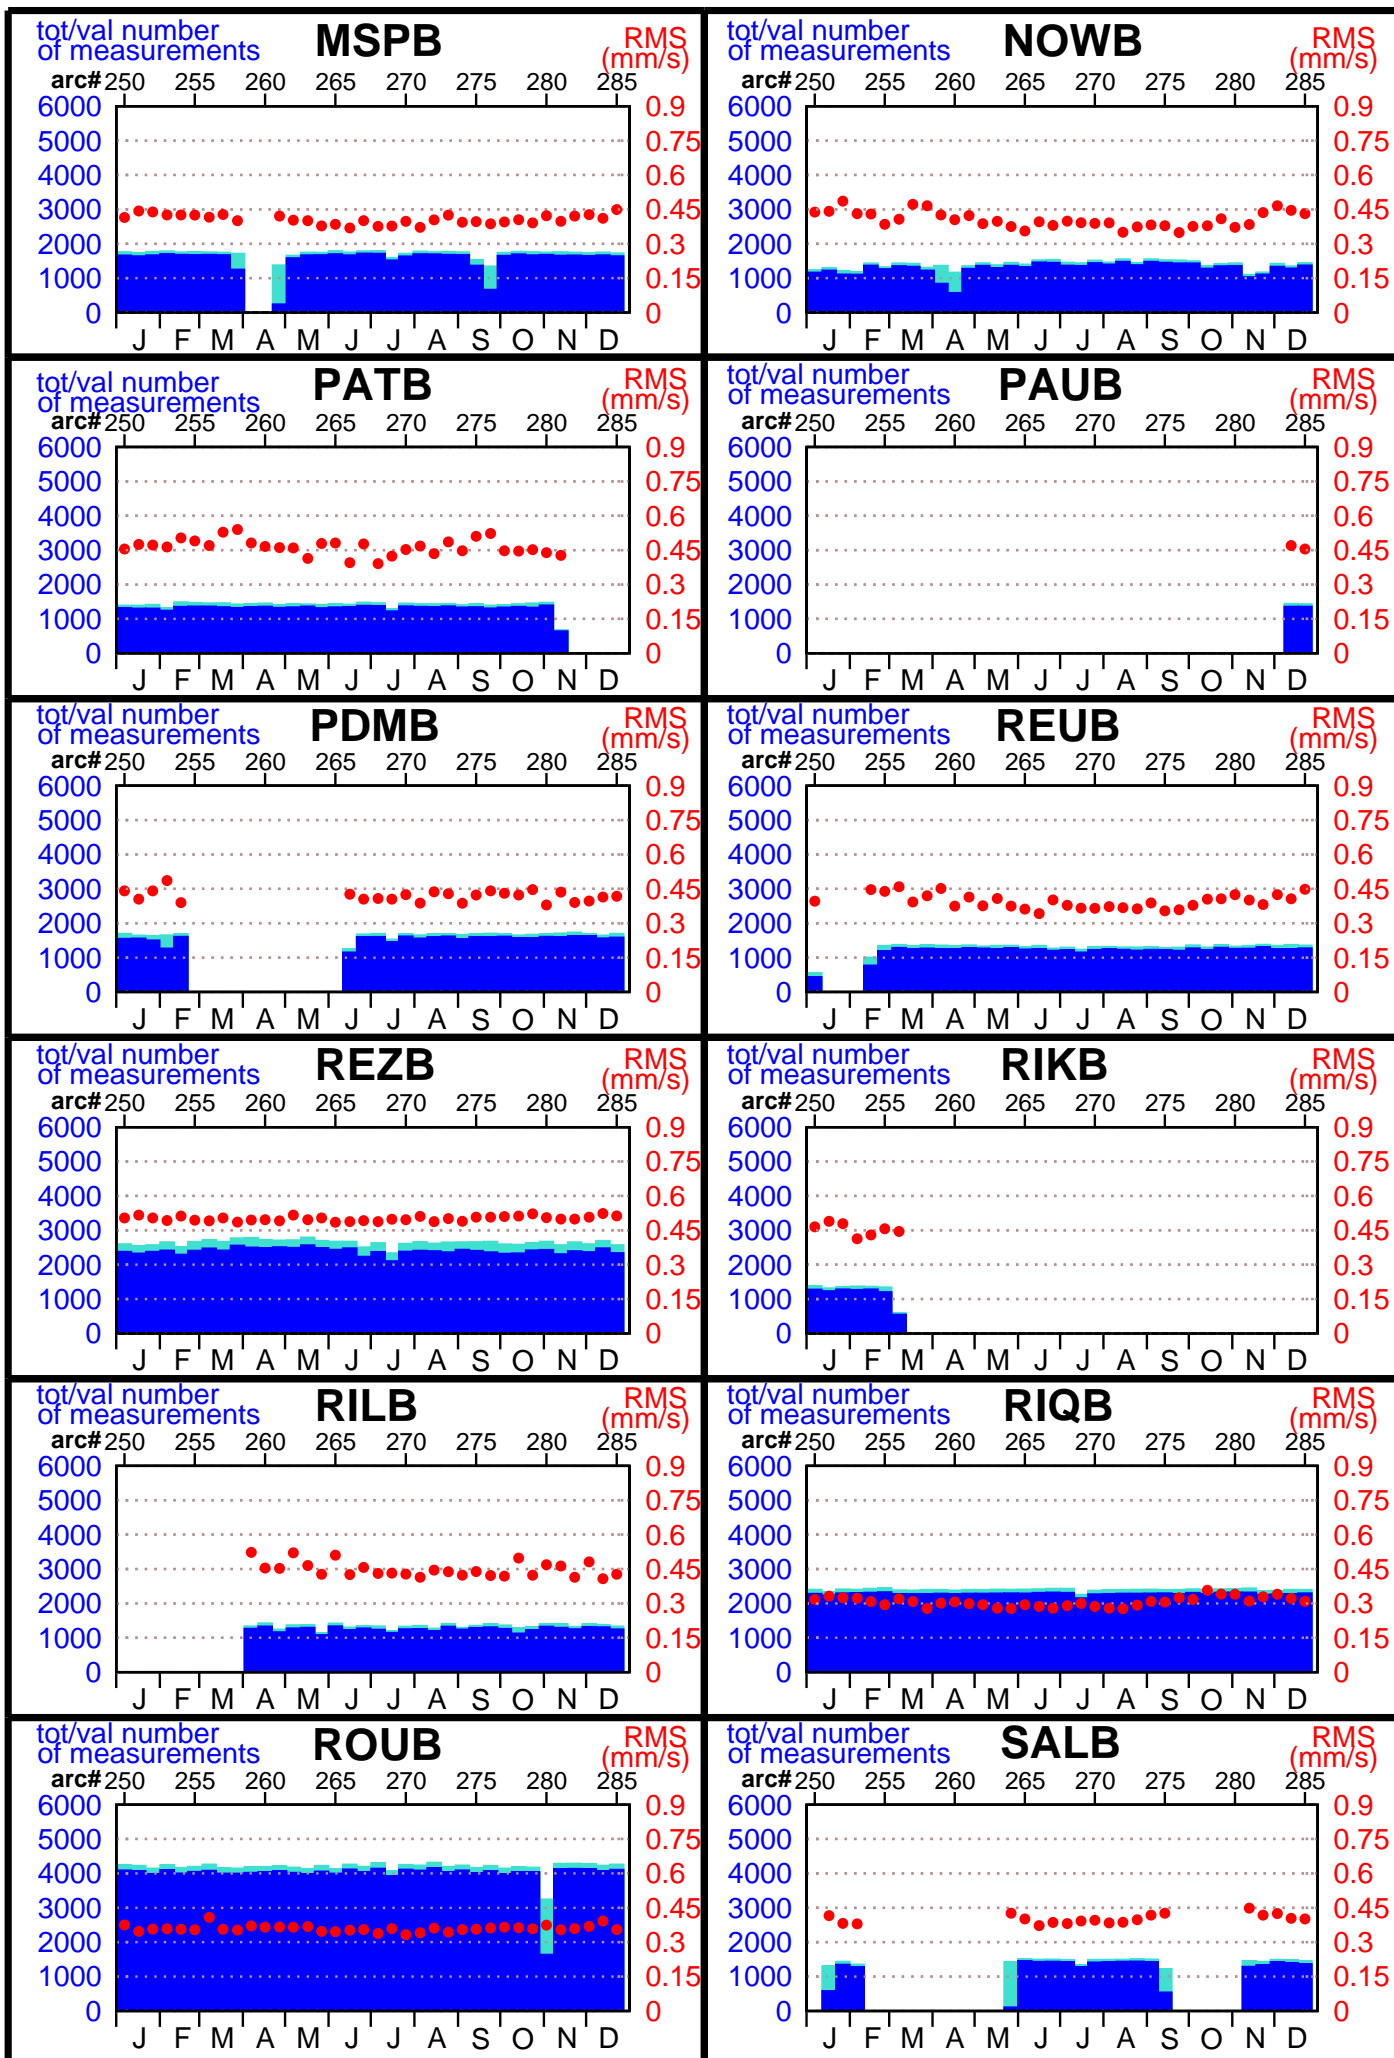

2009 - SPOT5 POE statistics

2009 - SPOT5 POE statistics