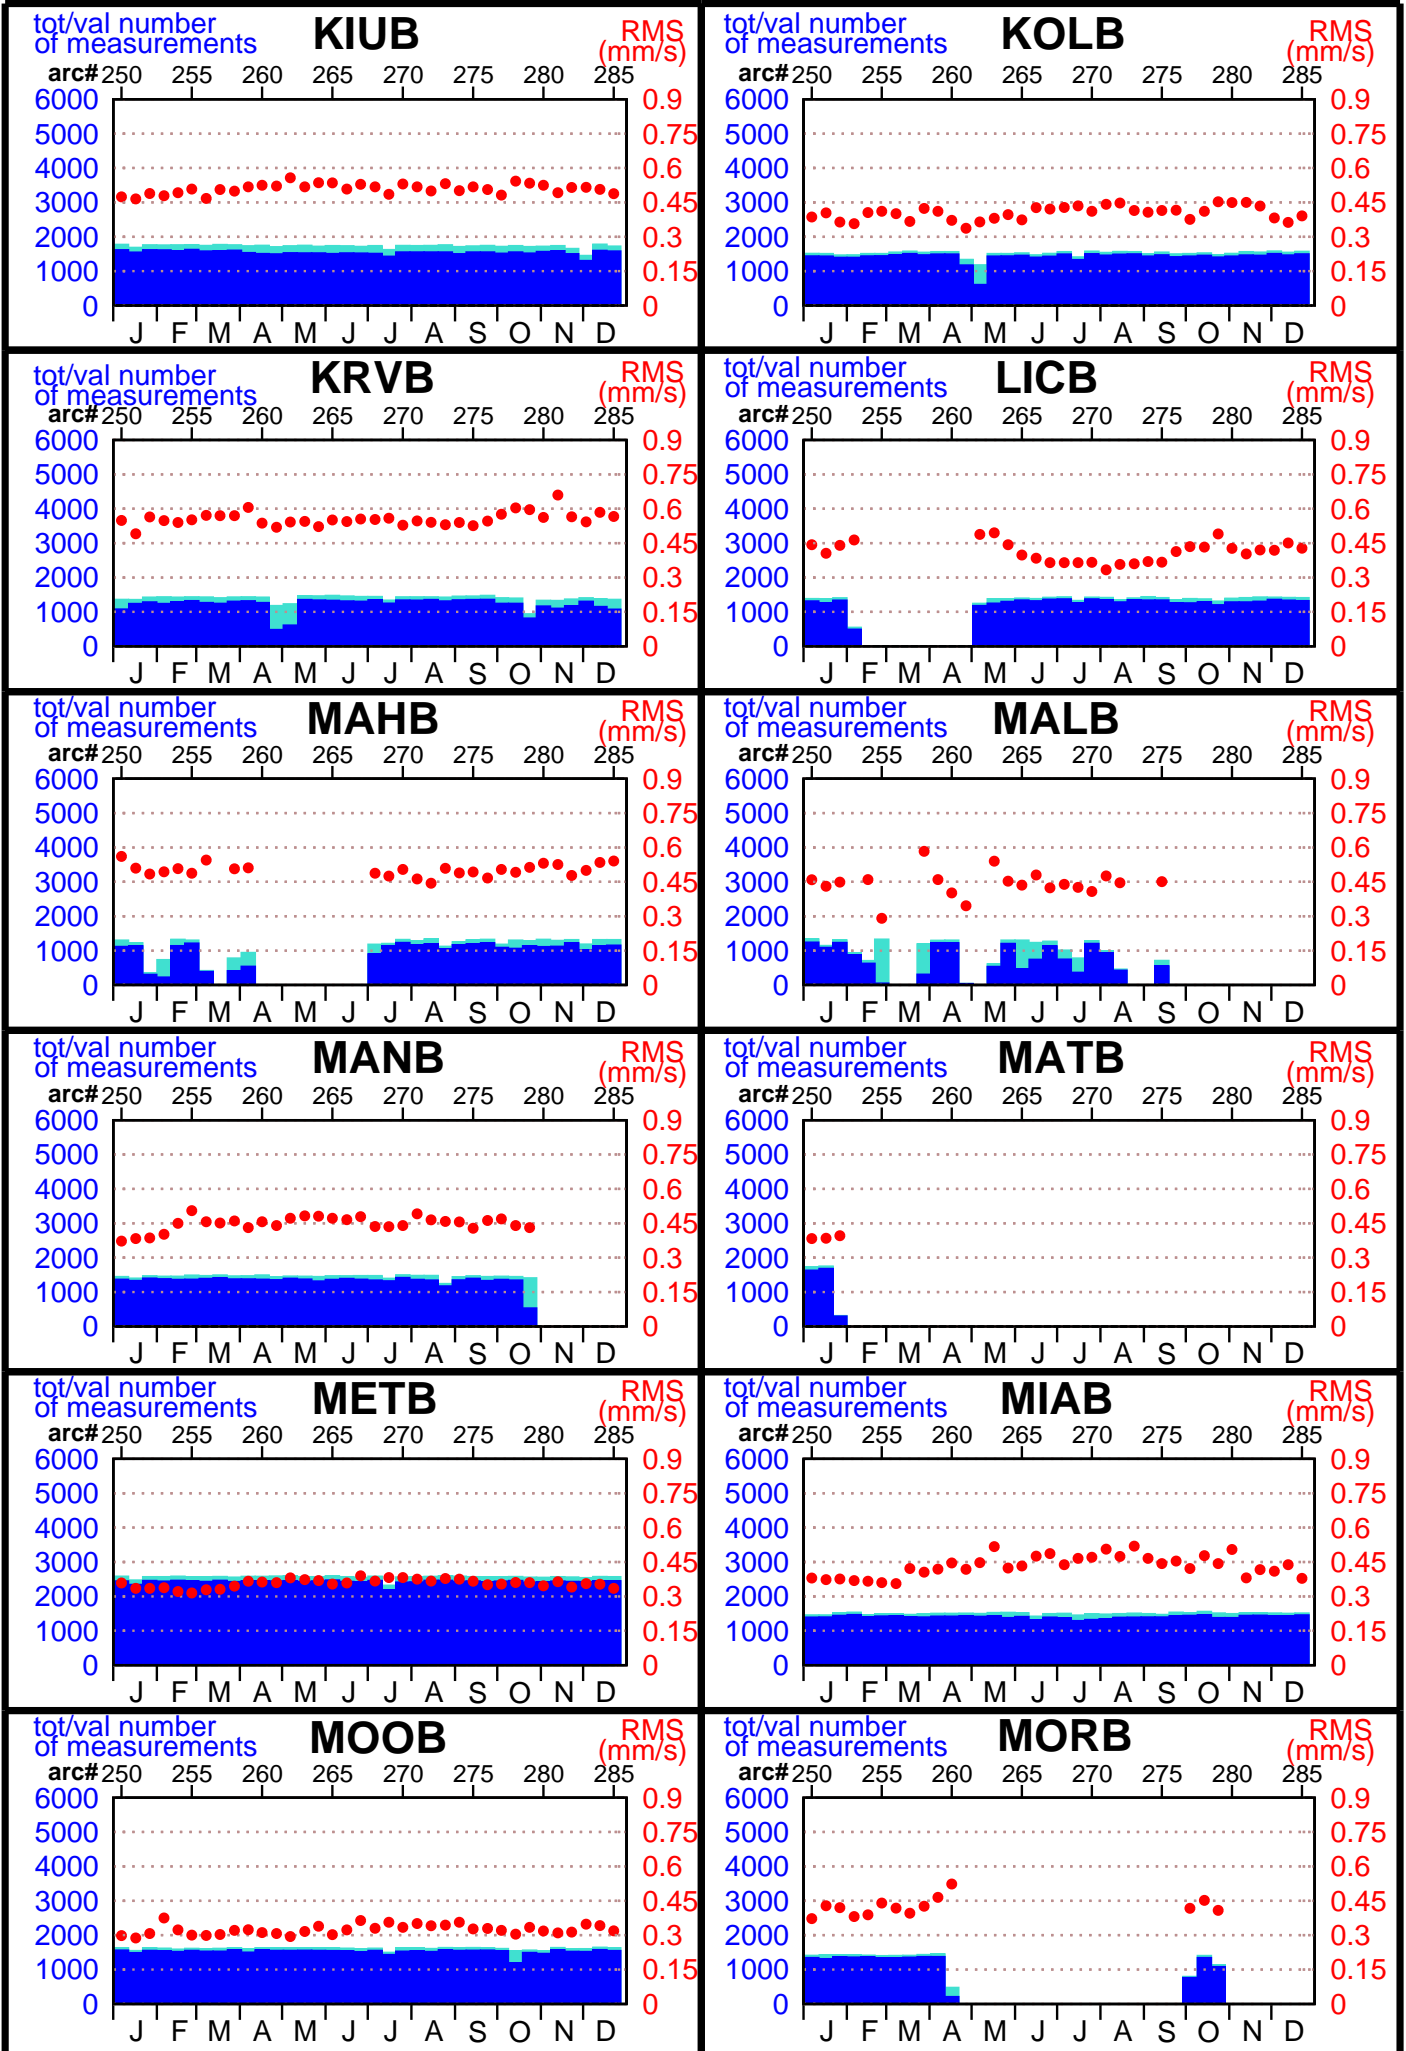

2009 - SPOT5 POE statistics

2009 - SPOT5 POE statistics