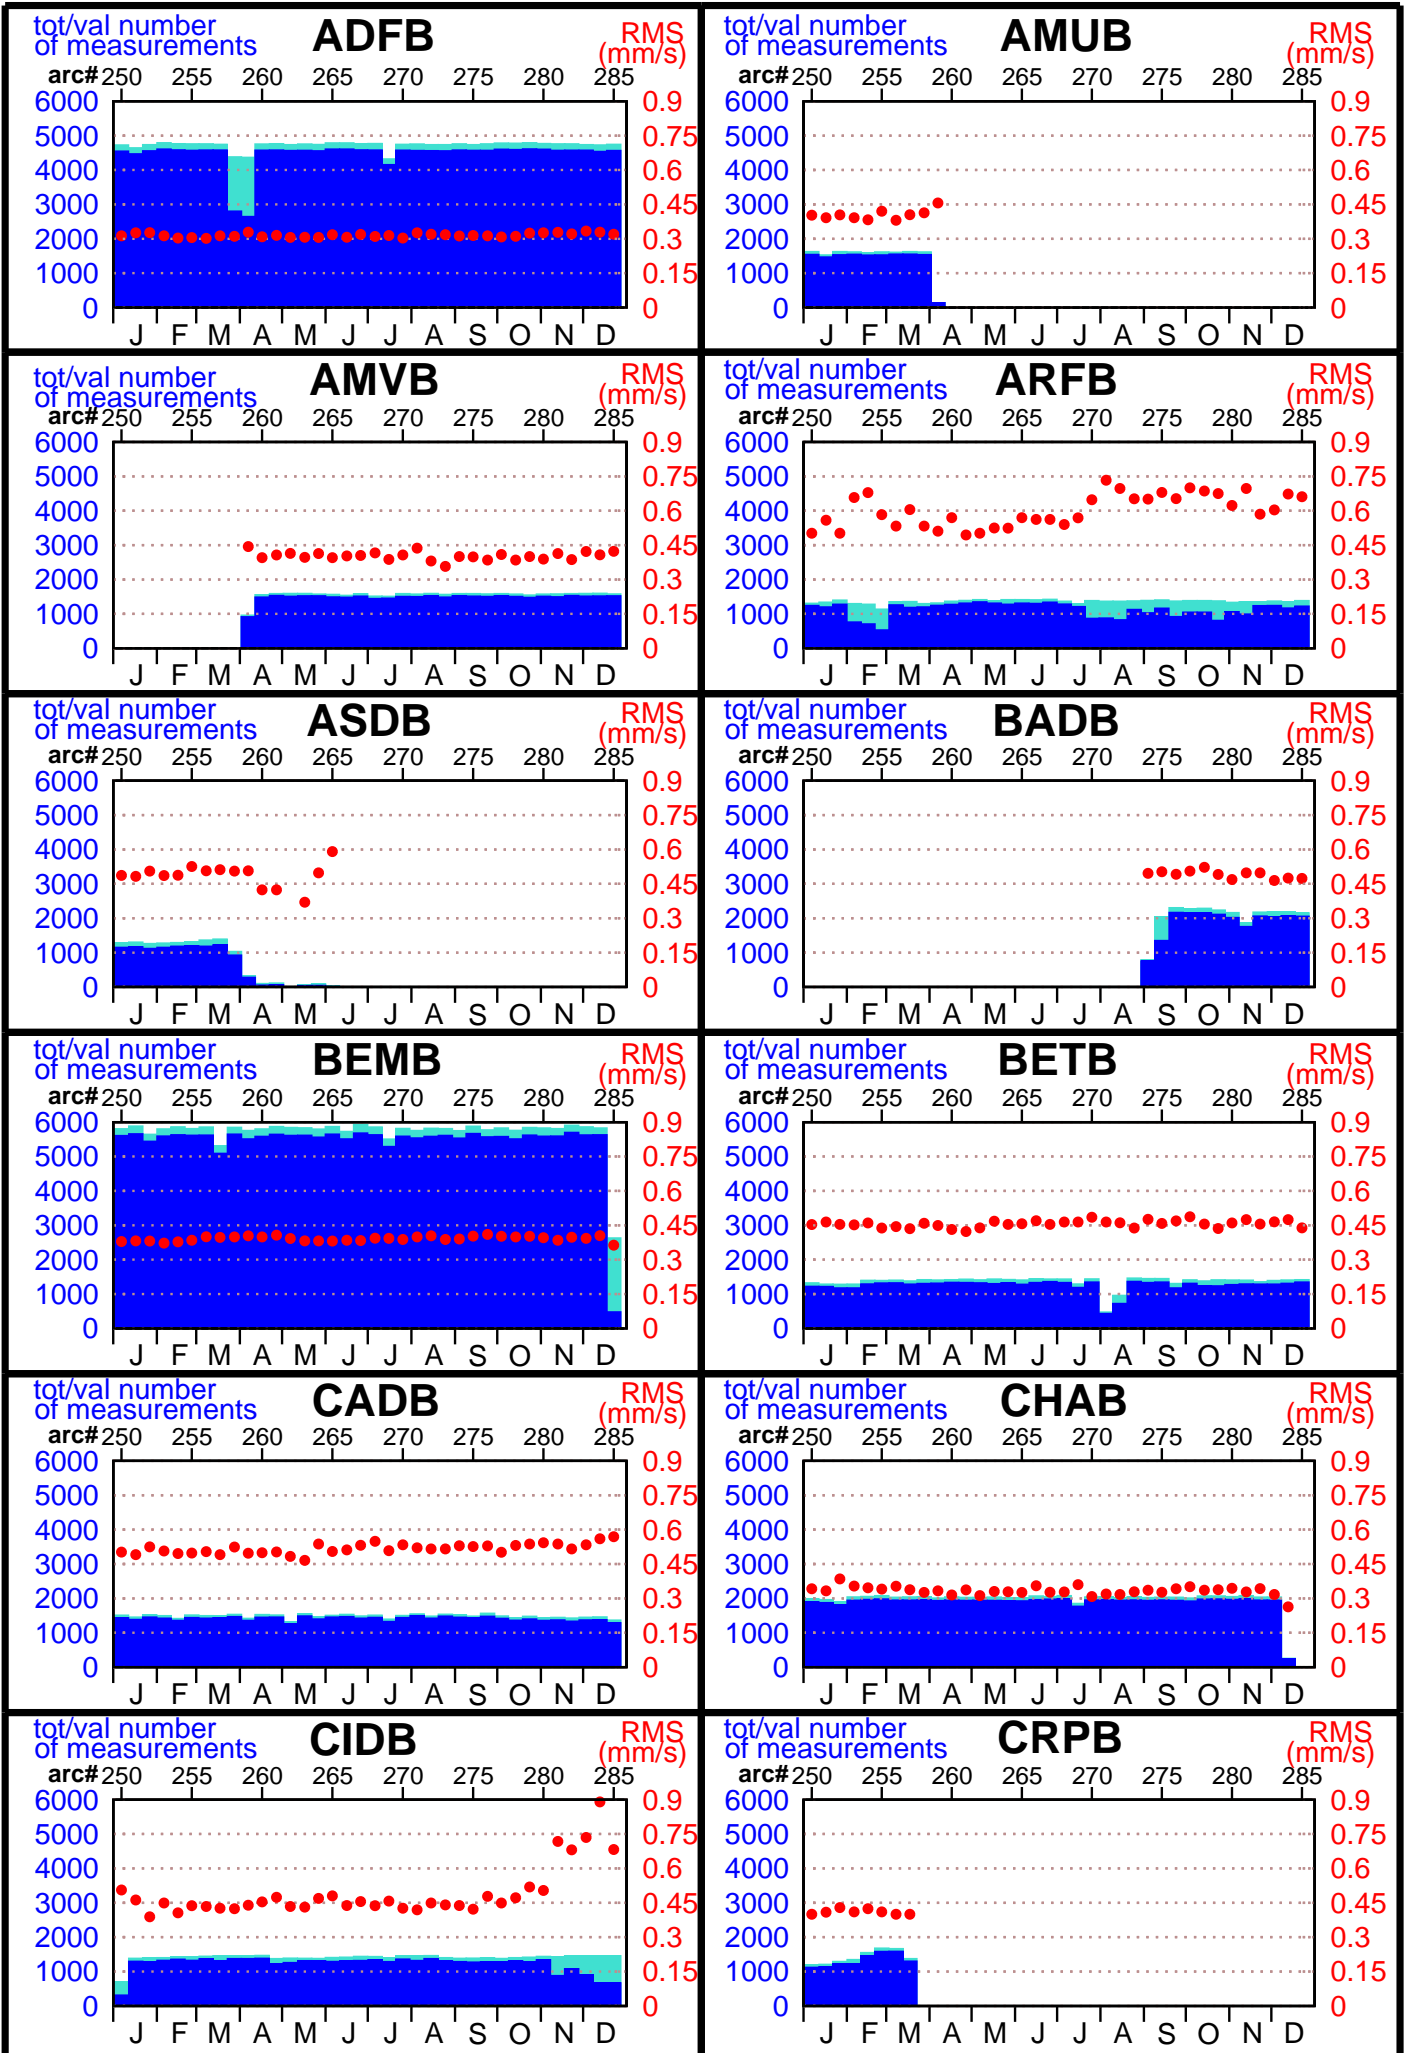

2009 - SPOT5 POE statistics

2009 - SPOT5 POE statistics