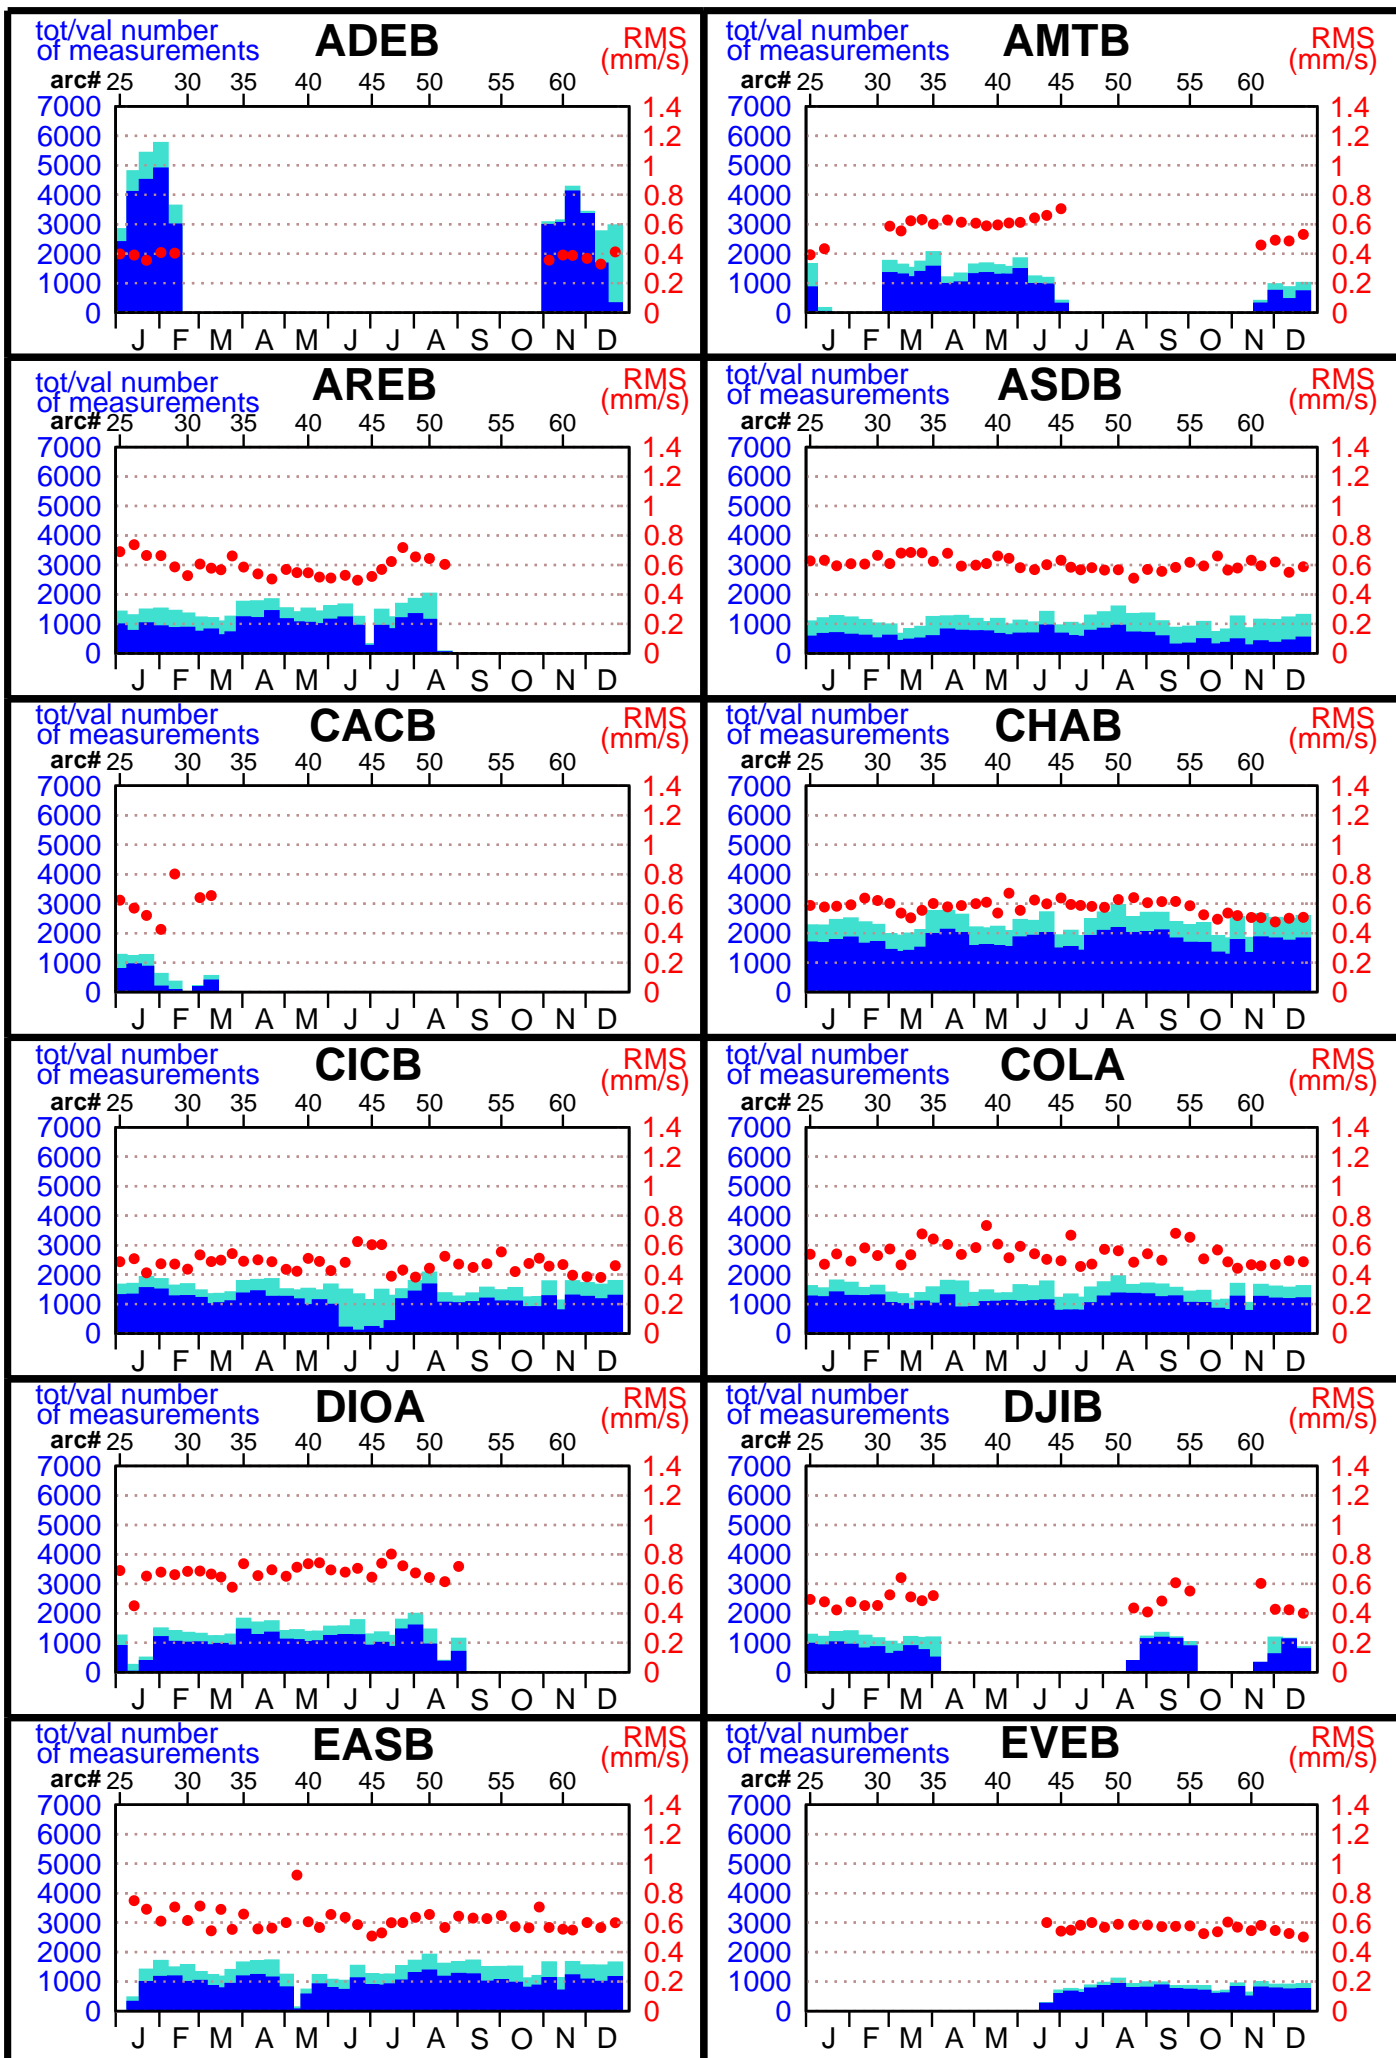

2003 - SPOT5 POE statistics

(1 / 5)

2003 - SPOT5 POE statistics

2003 - SPOT5 POE statistics