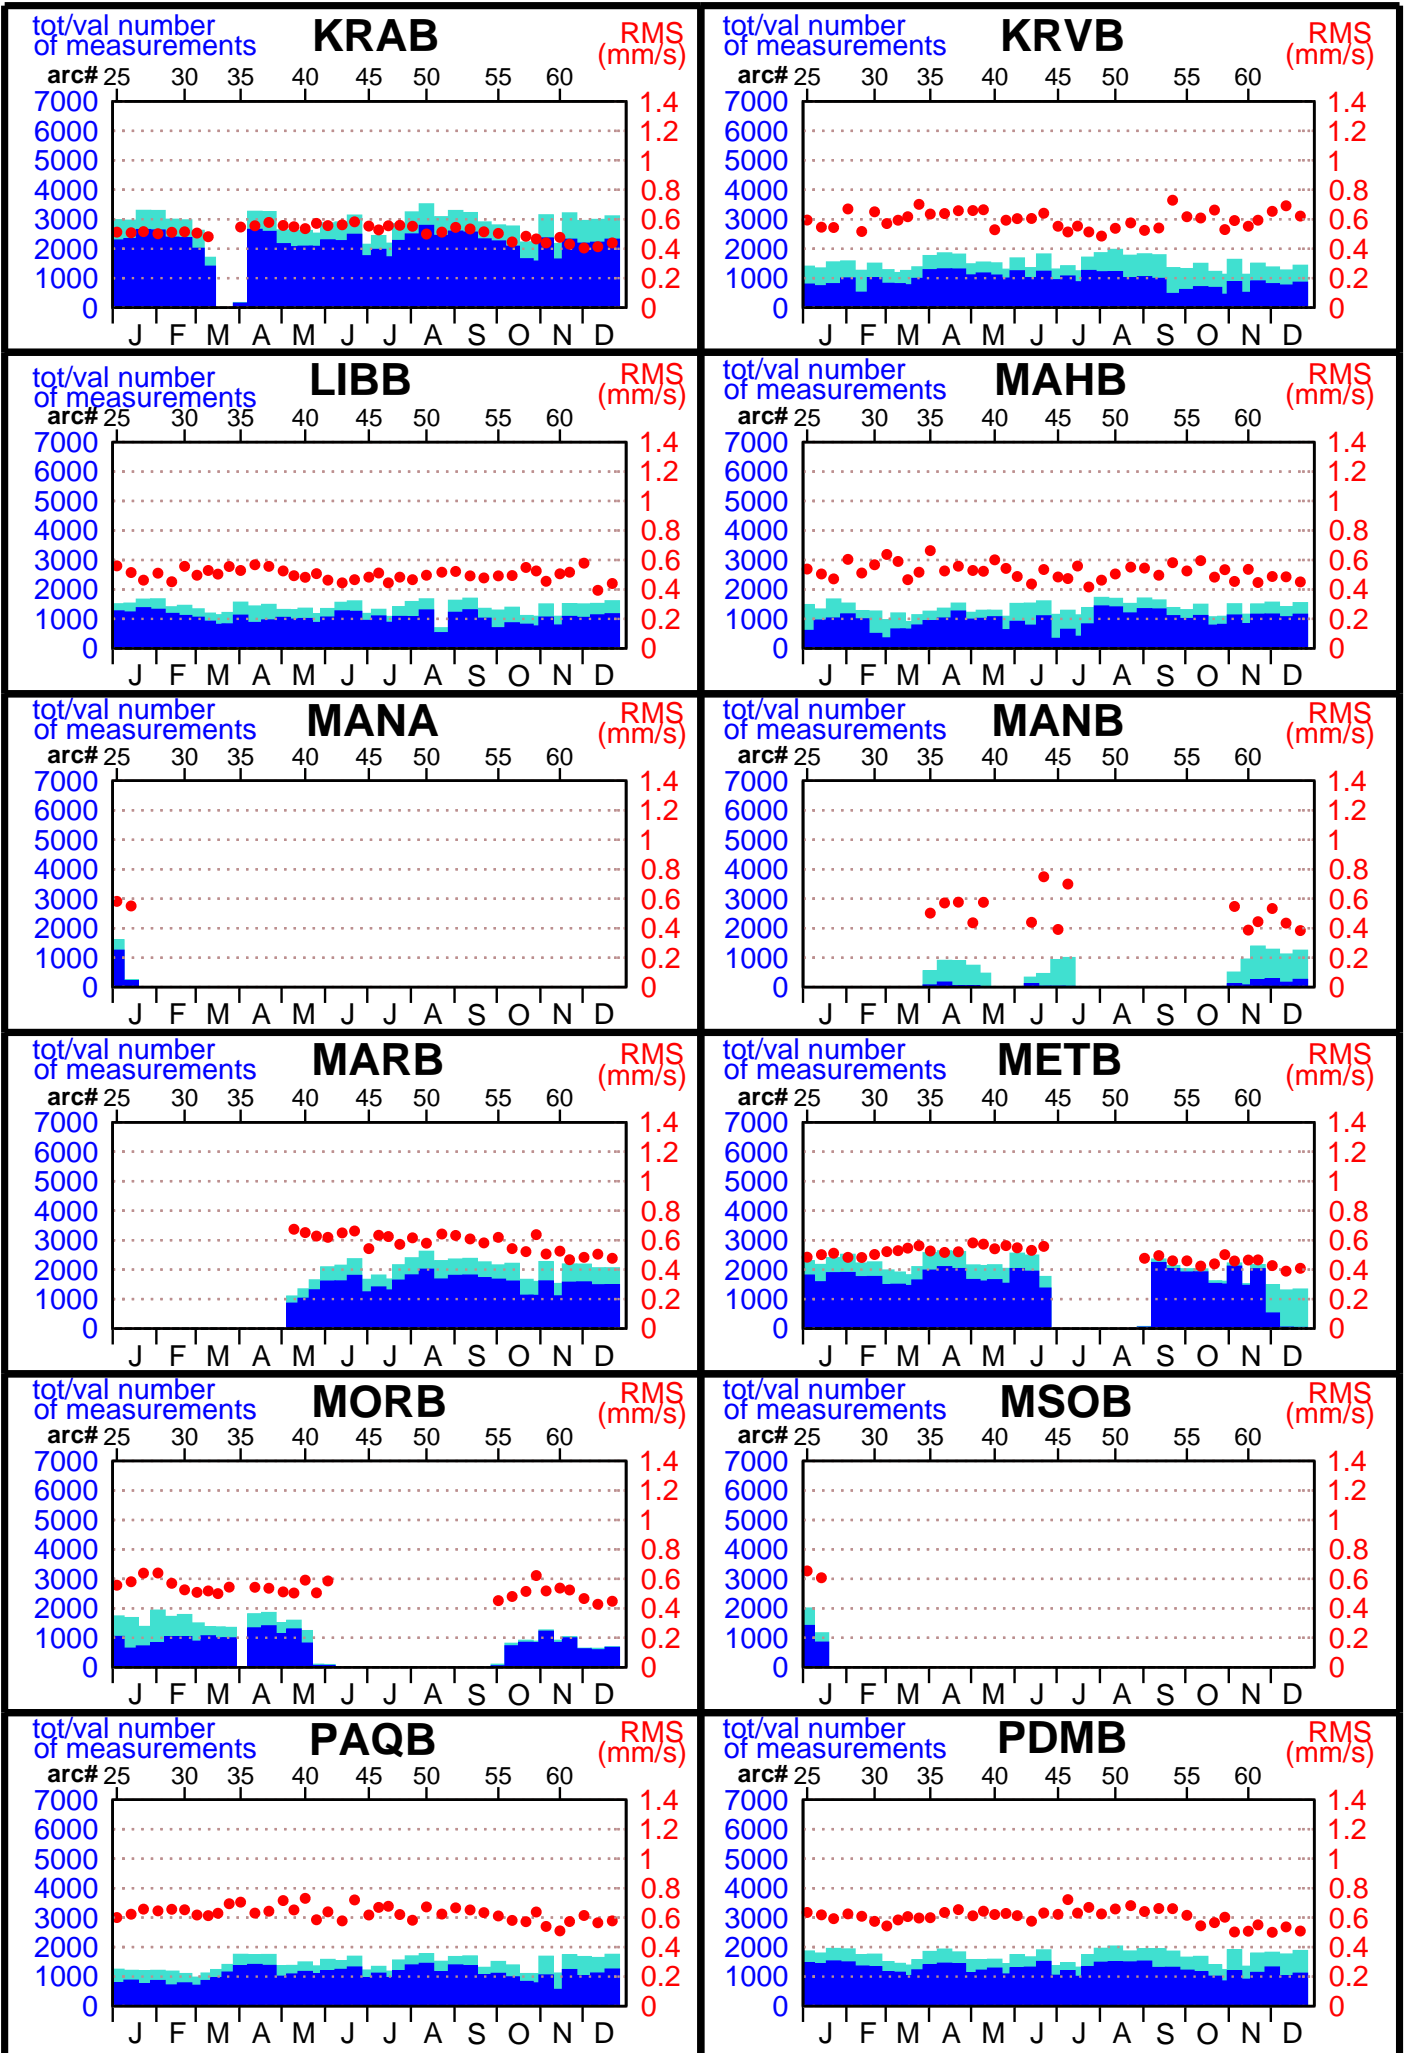

2003 - SPOT5 POE statistics

(1 / 5)

2003 - SPOT5 POE statistics

2003 - SPOT5 POE statistics