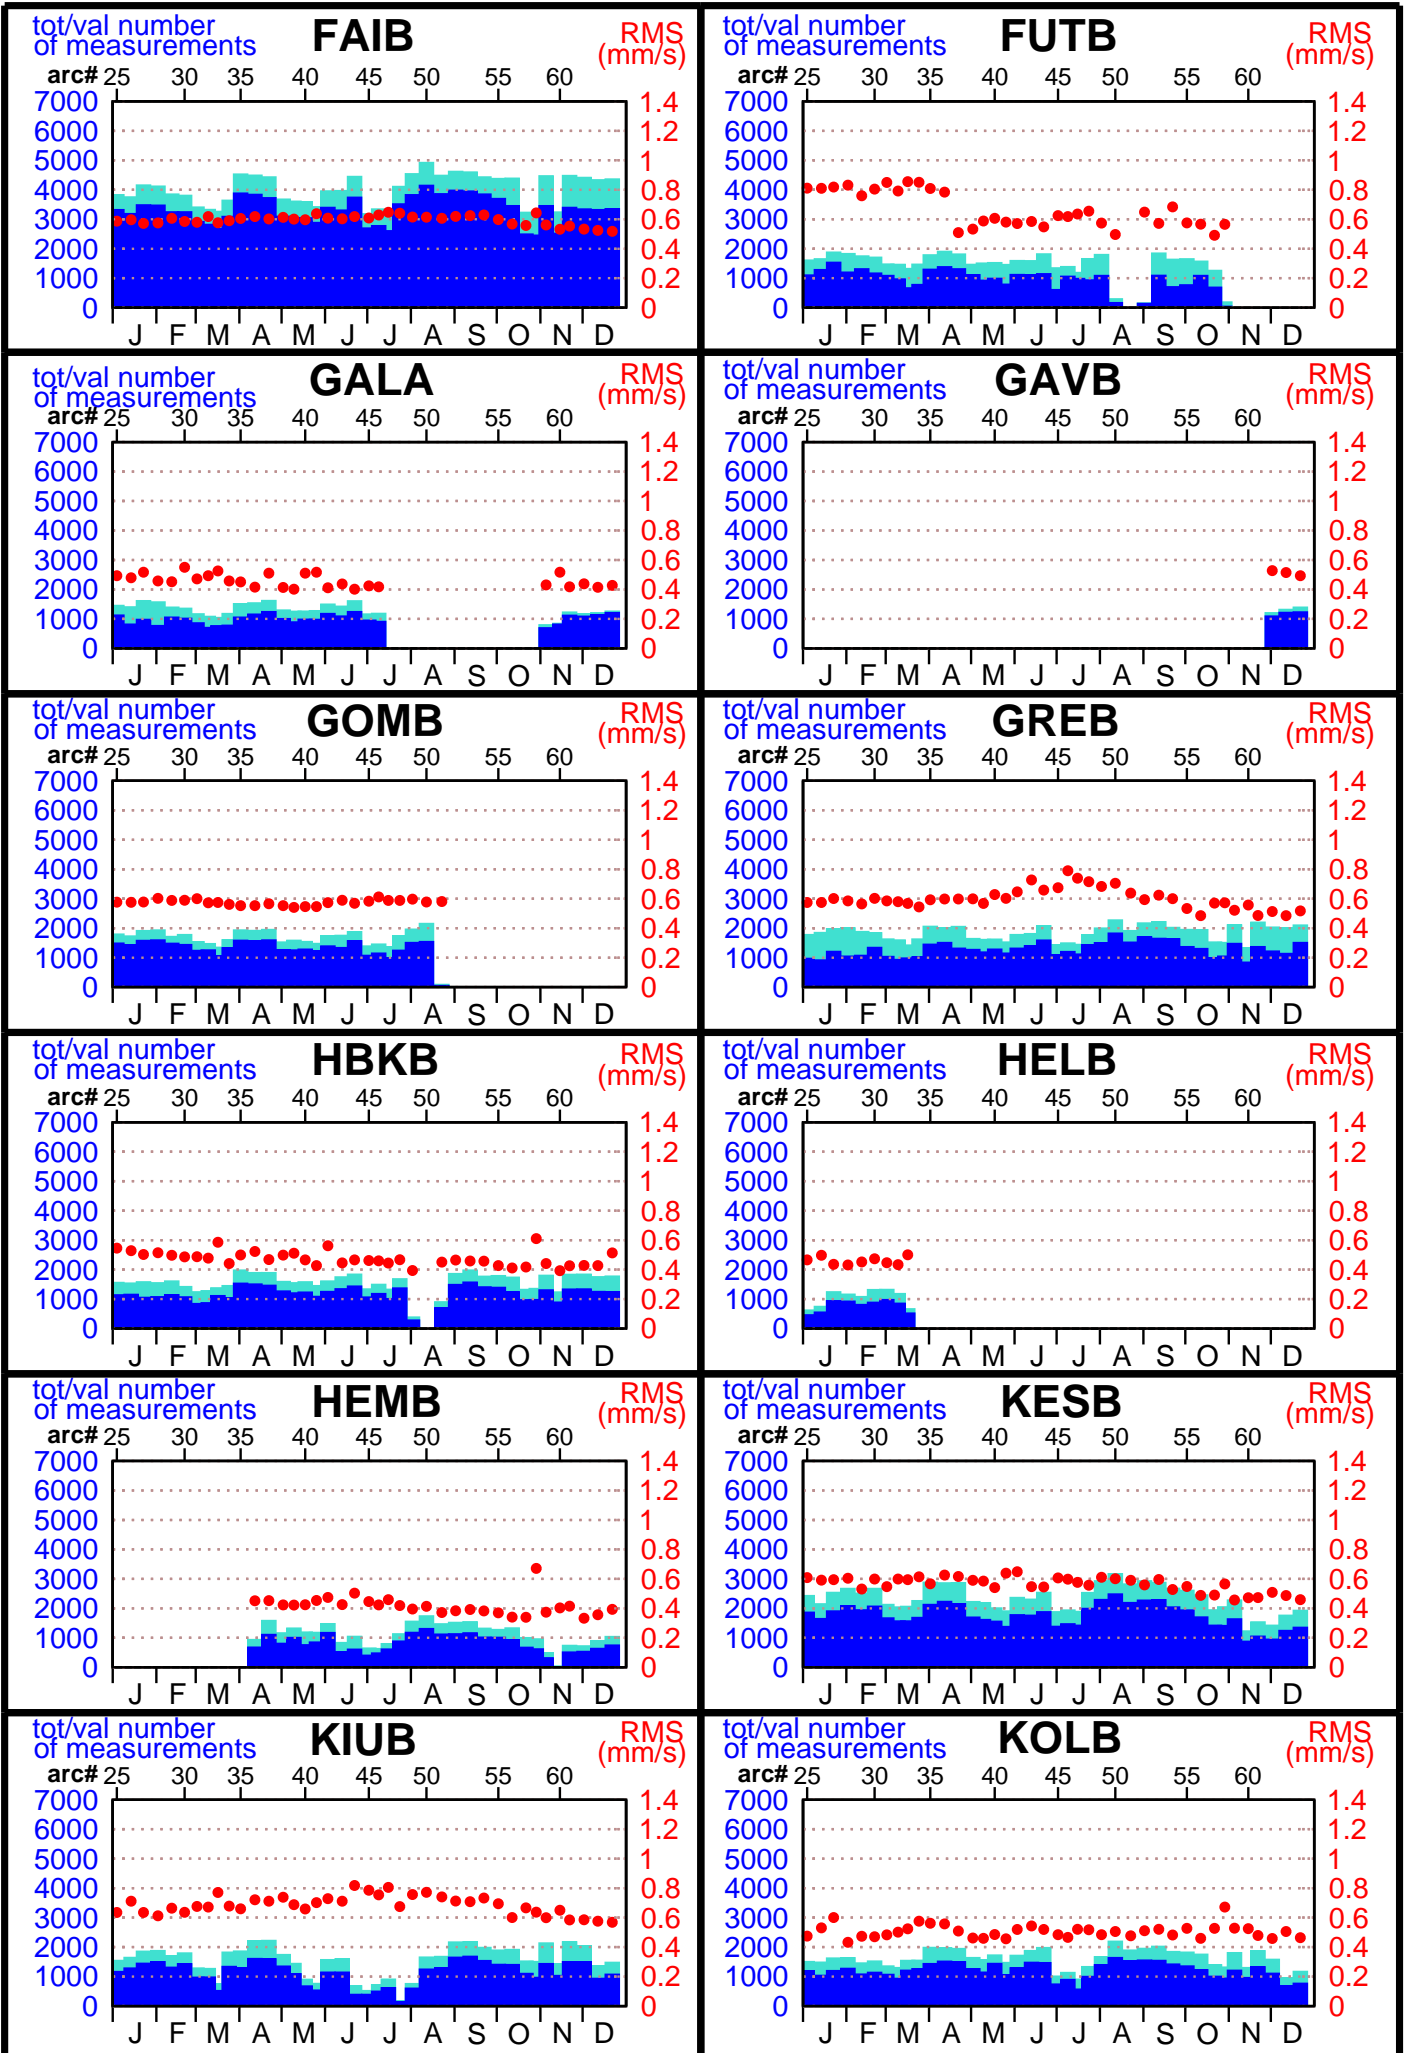

2003 - SPOT5 POE statistics

(1 / 5)

2003 - SPOT5 POE statistics

2003 - SPOT5 POE statistics