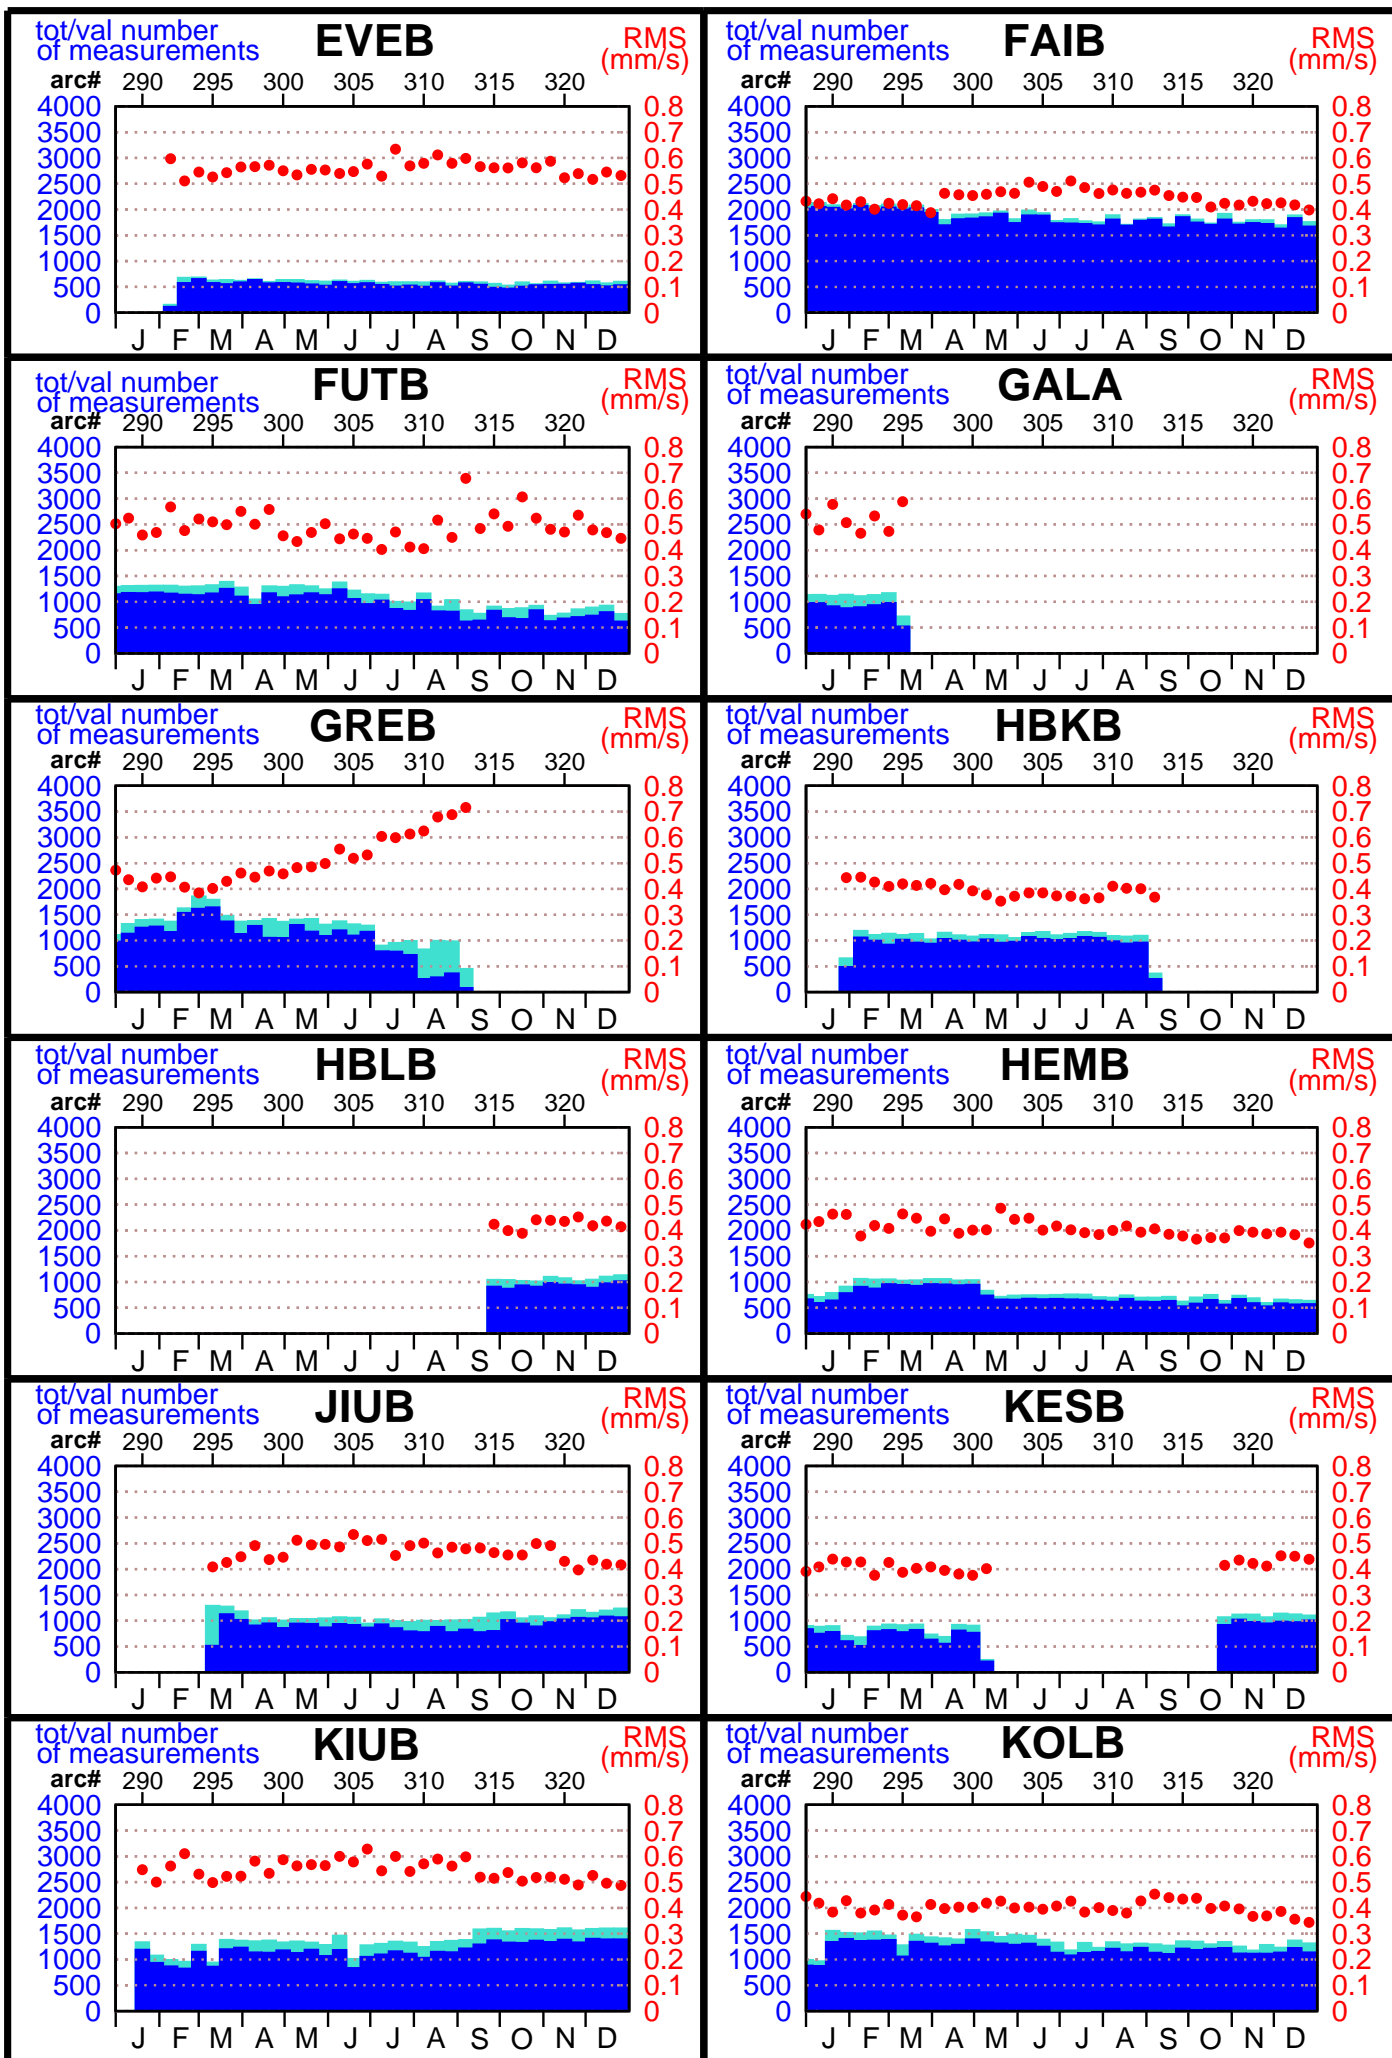

2005 - SPOT4 POE statistics

2005 - SPOT4 POE statistics