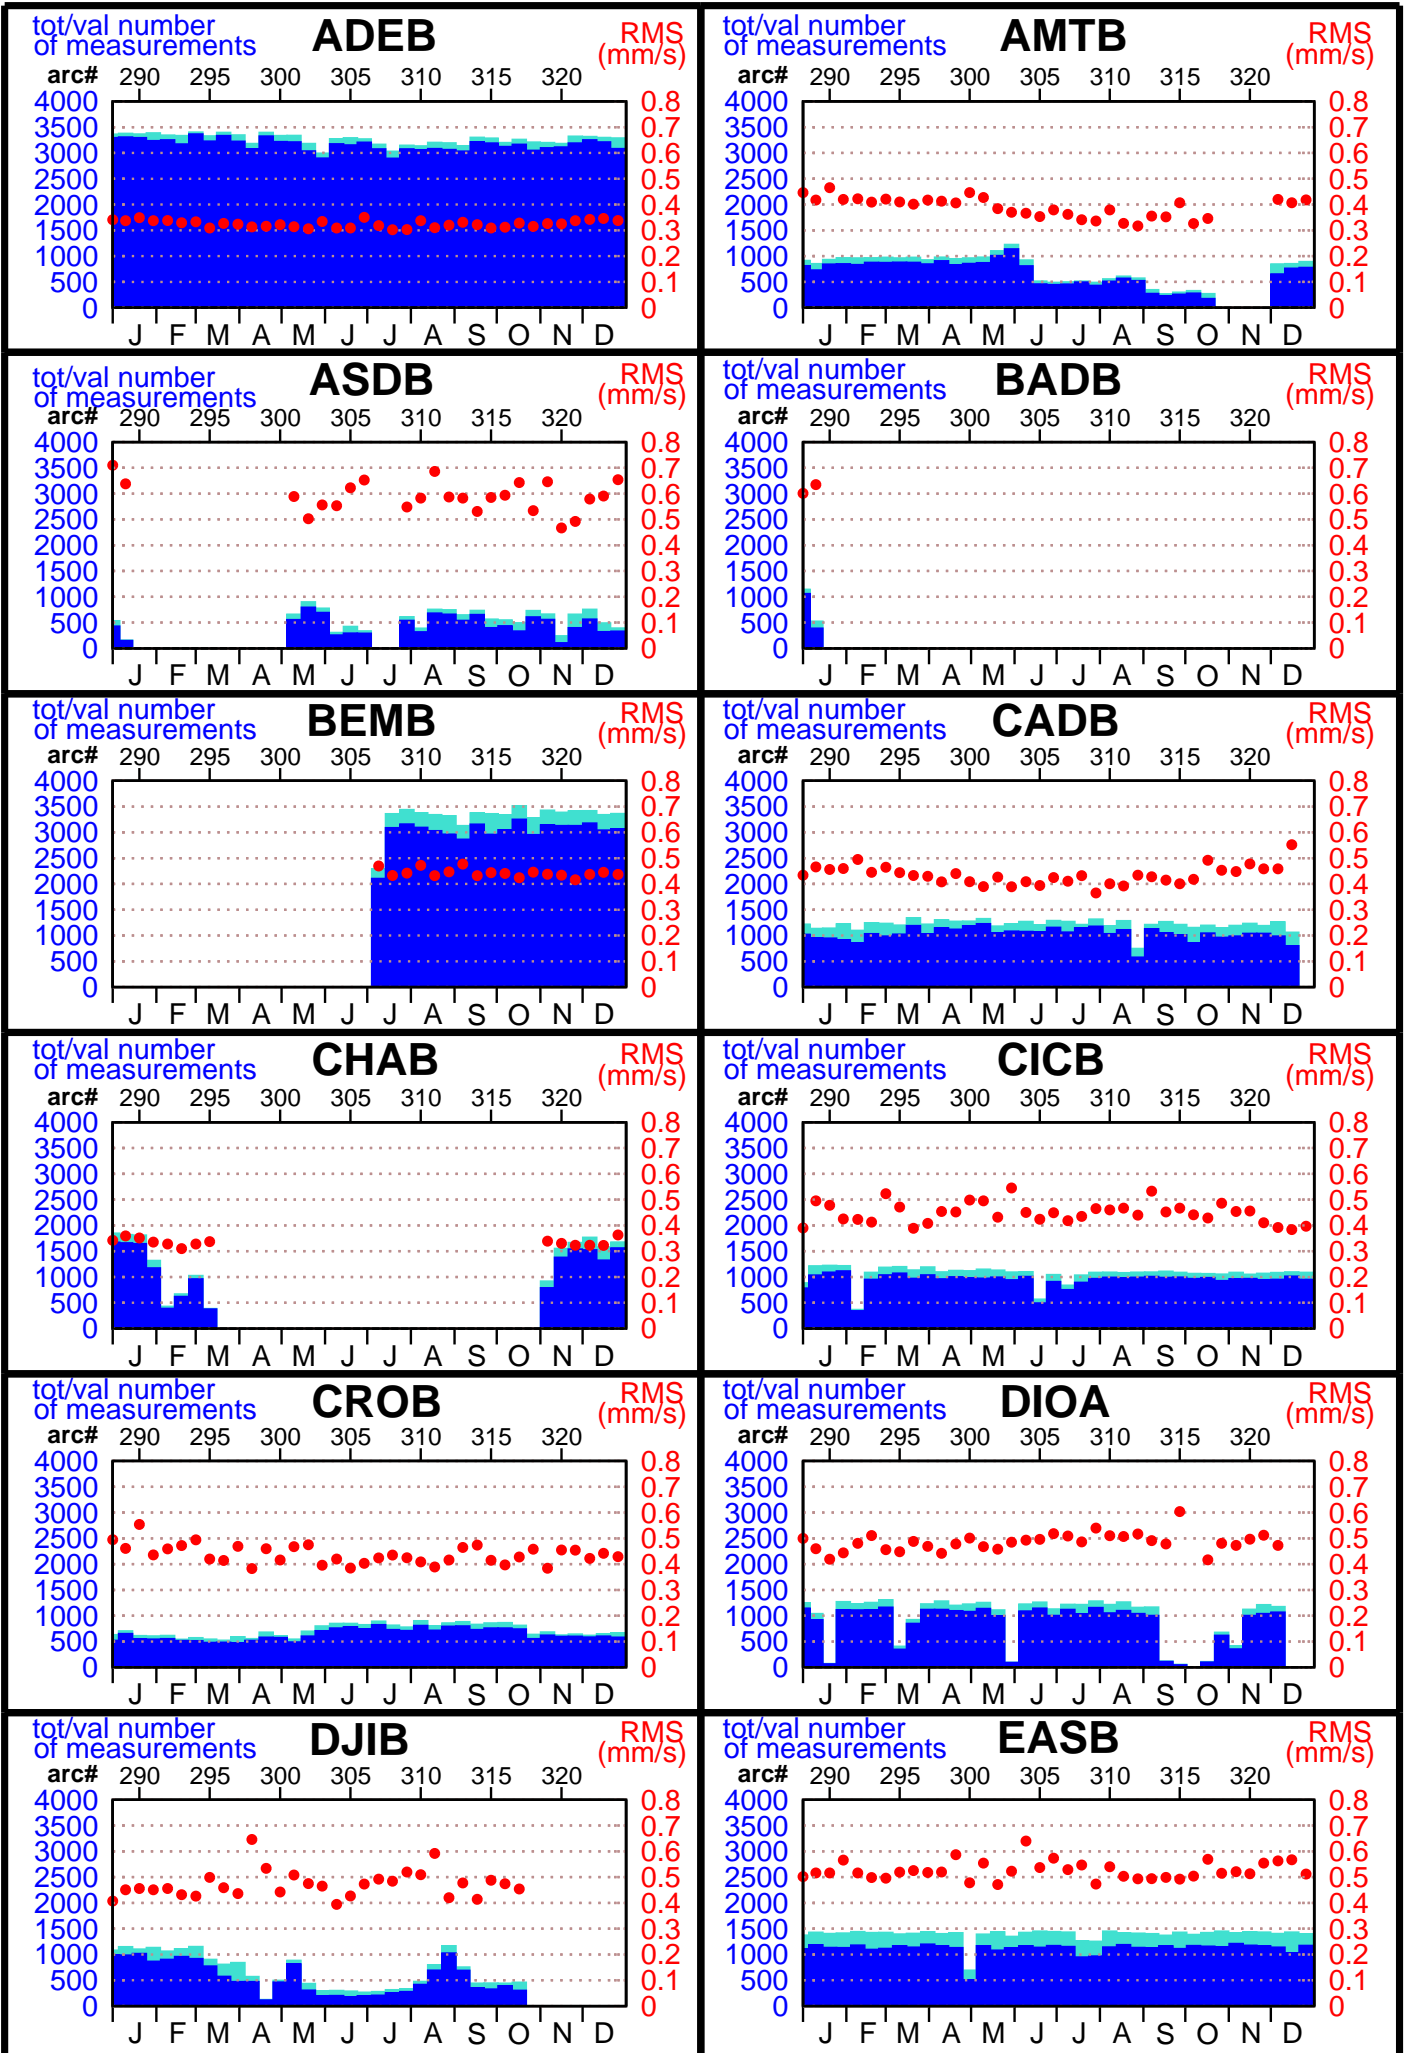

2005 - SPOT4 POE statistics

2005 - SPOT4 POE statistics