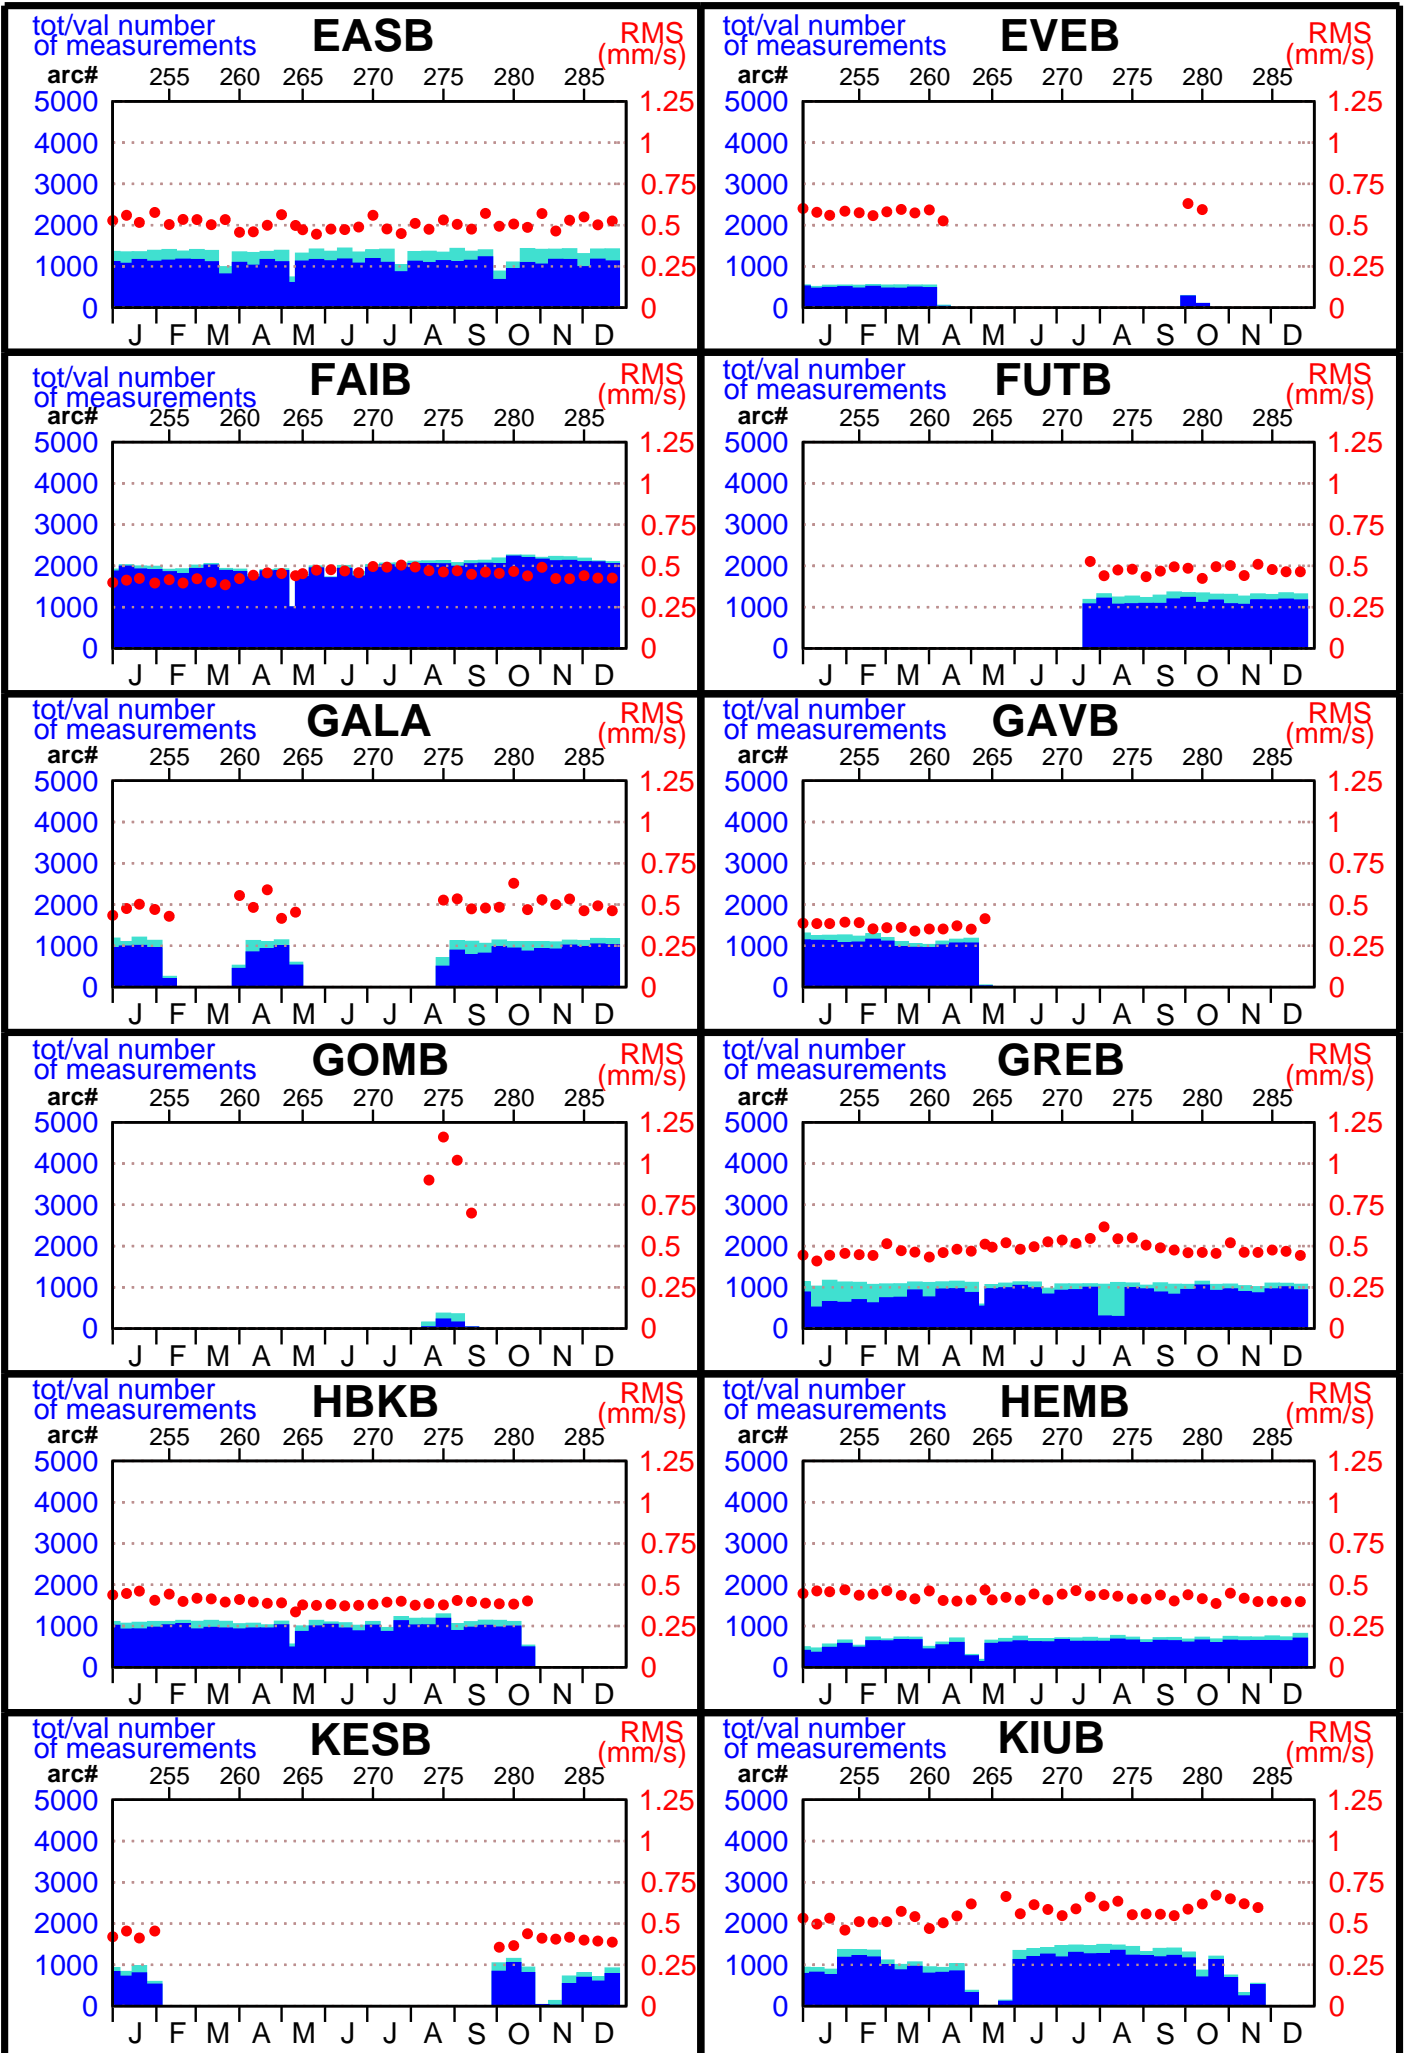

2004 - SPOT4 POE statistics

(2/5)

2004 - SPOT4 POE statistics

(3 / 5)

2004 - SPOT4 POE statistics