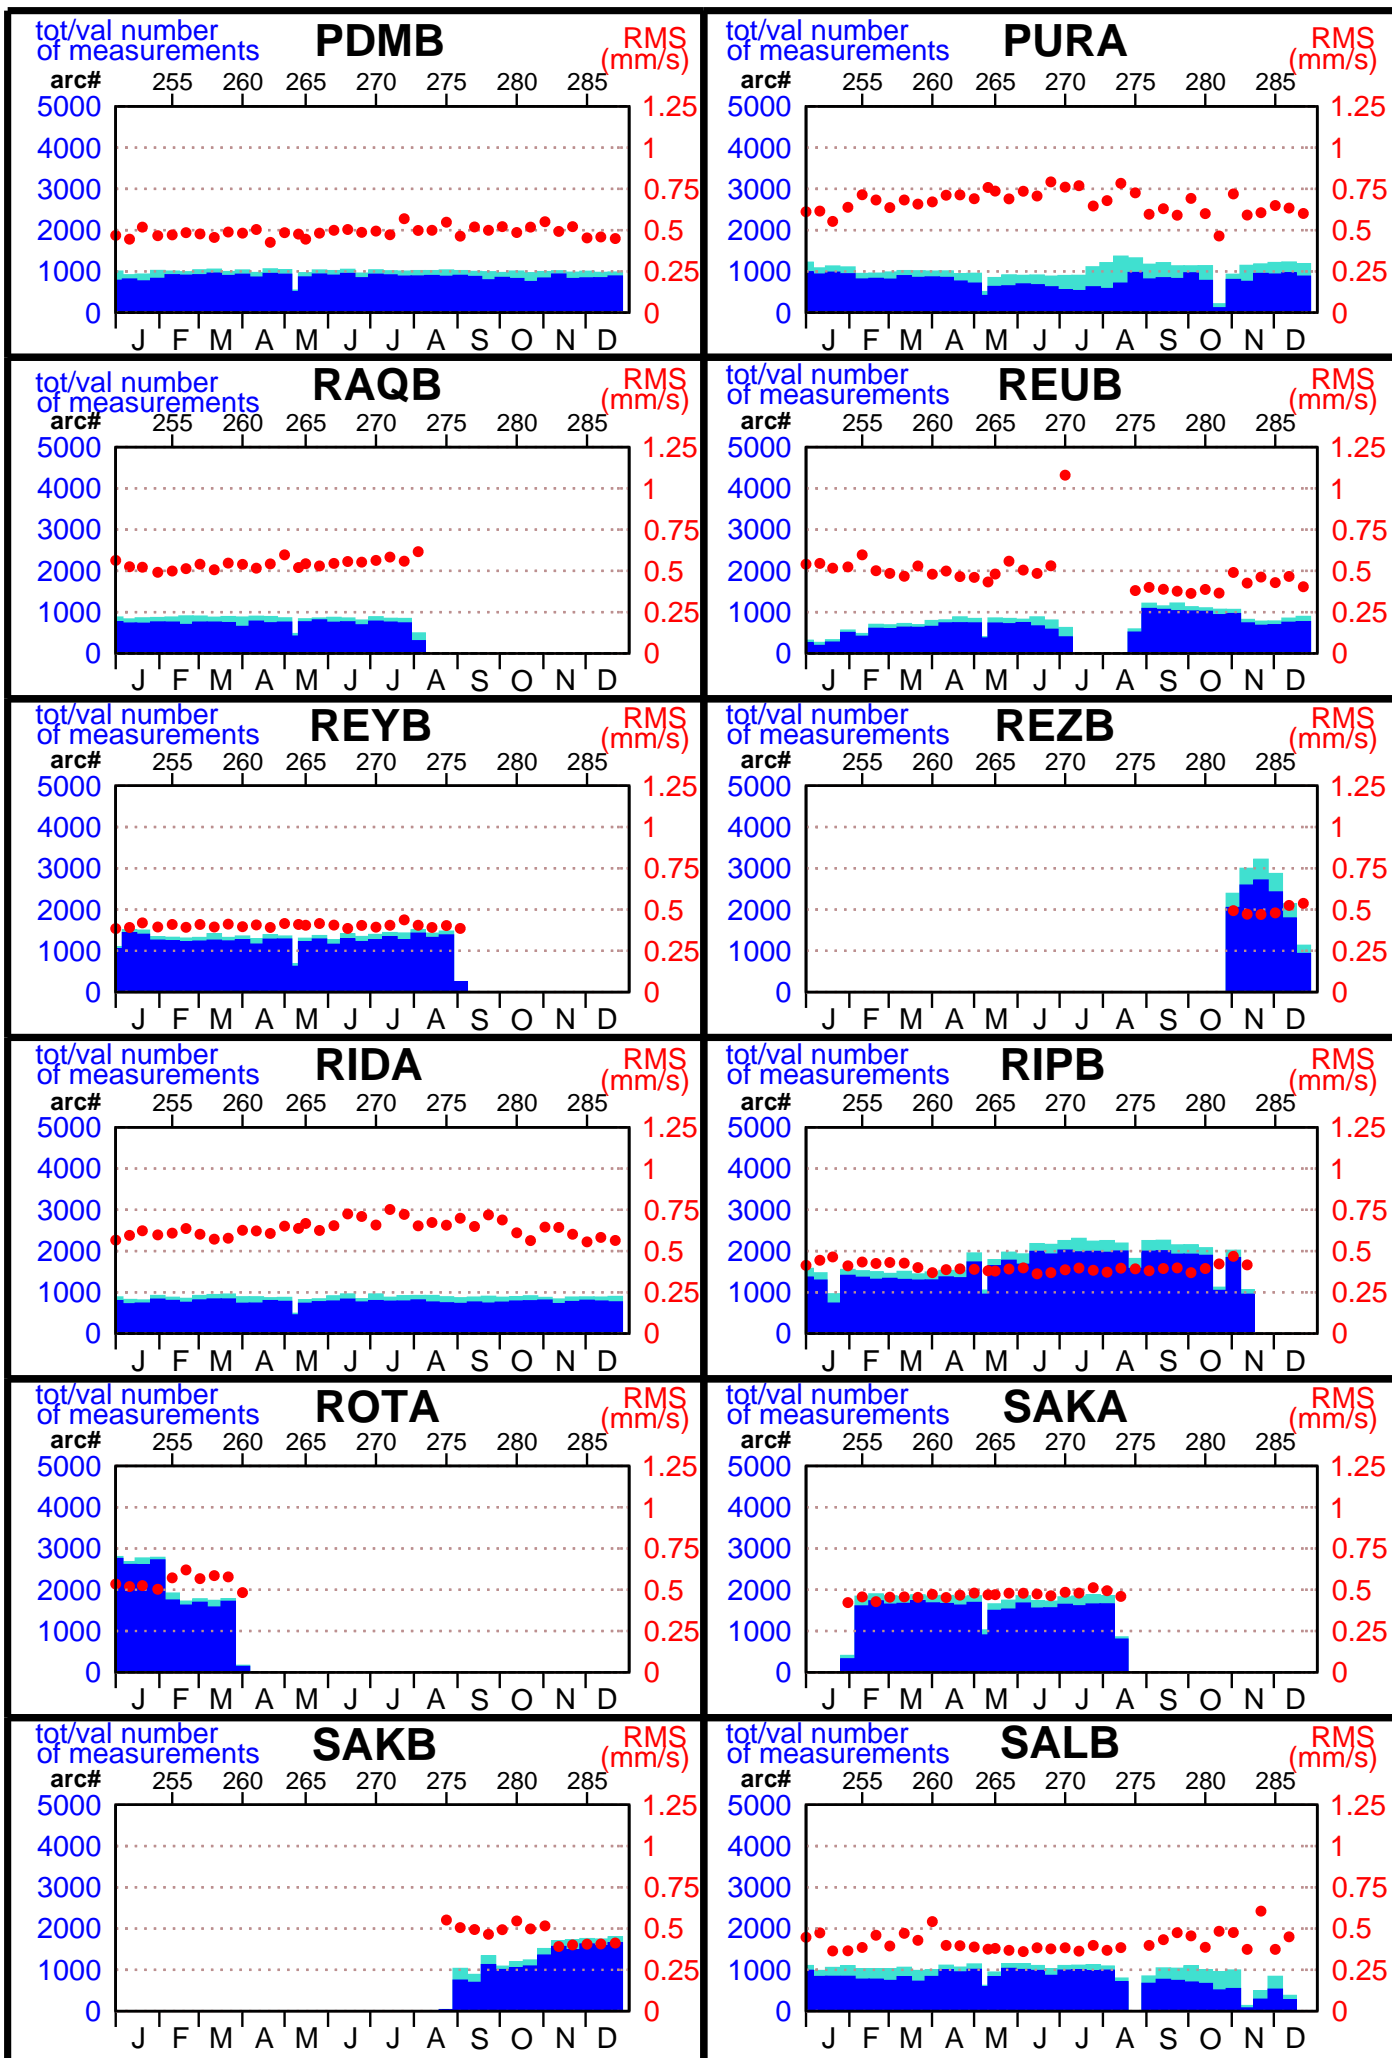

2004 - SPOT4 POE statistics

(2/5)

2004 - SPOT4 POE statistics

(3 / 5)

2004 - SPOT4 POE statistics