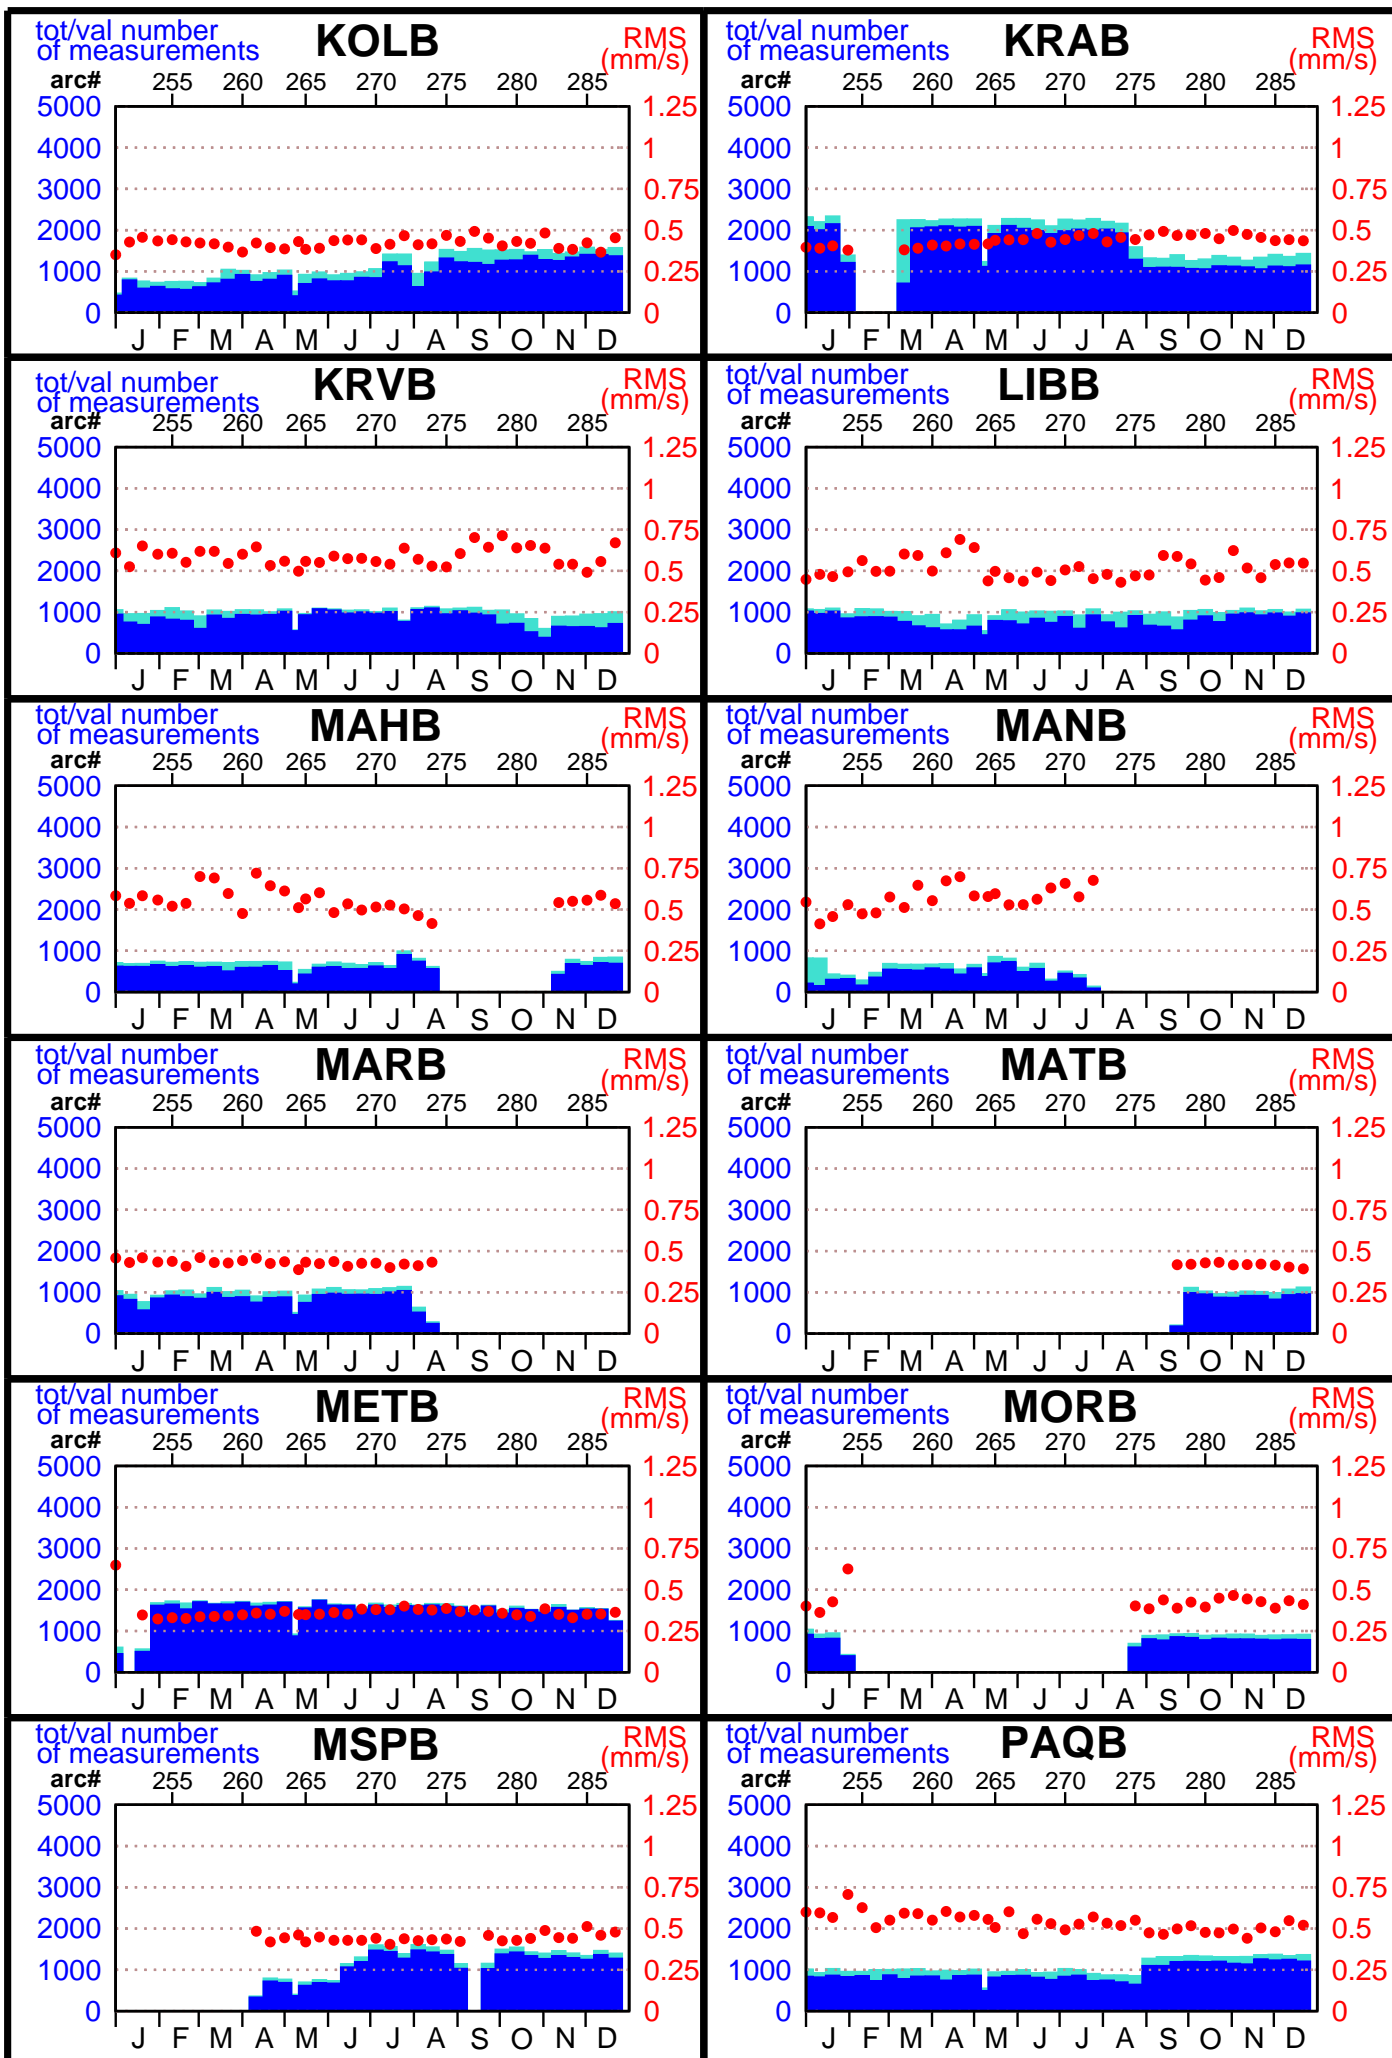

2004 - SPOT4 POE statistics

(2/5)

2004 - SPOT4 POE statistics

(3 / 5)

2004 - SPOT4 POE statistics