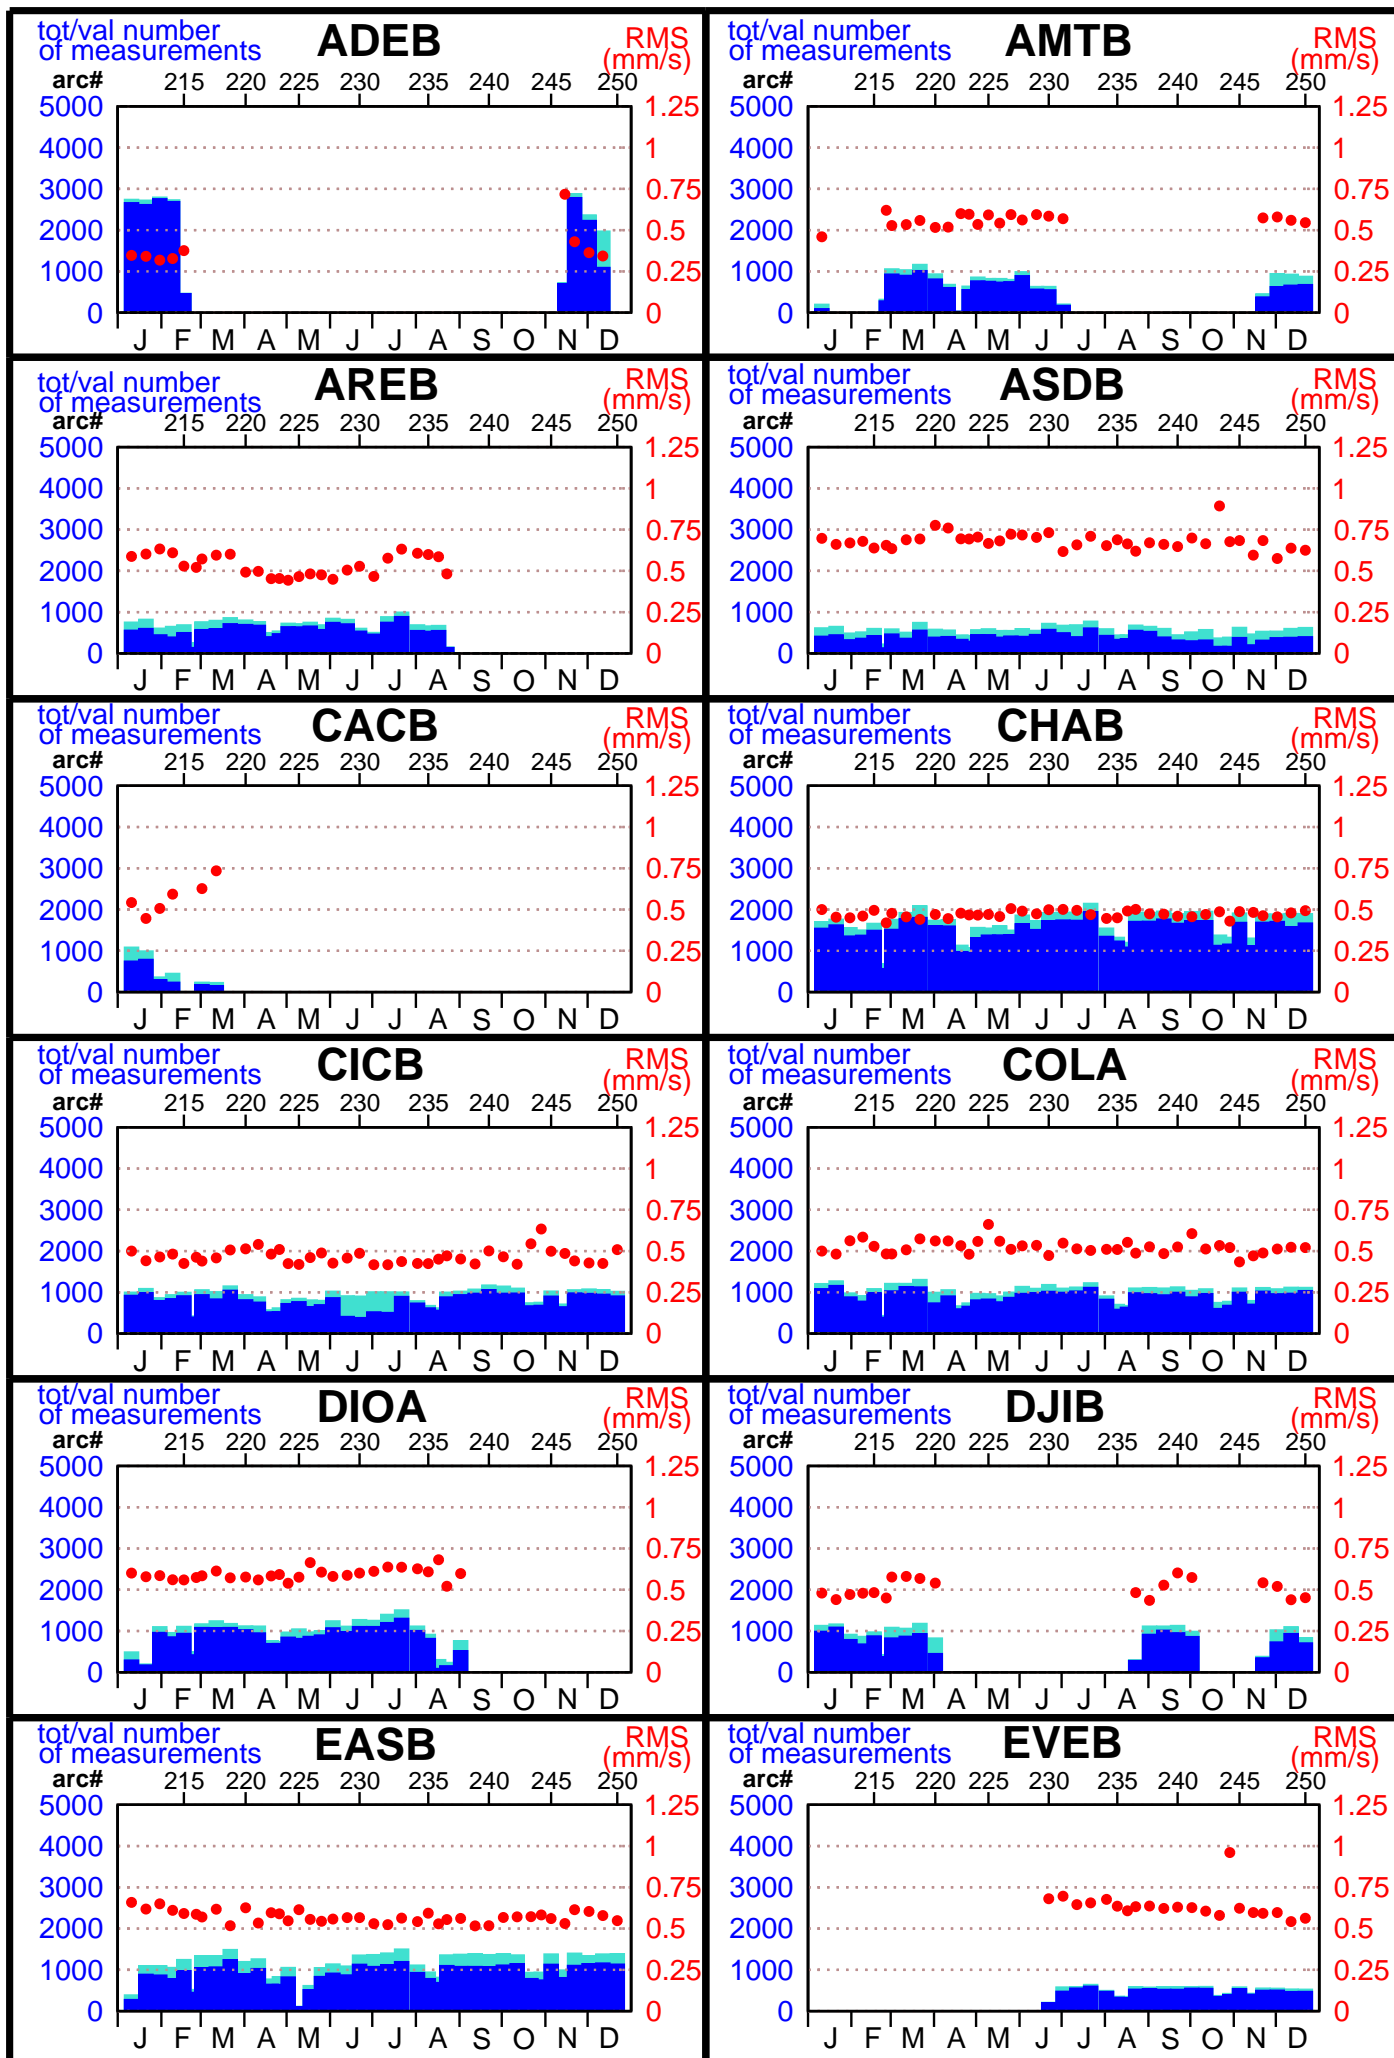

# 2003 - SPOT4 POE statistics

( 1 / 5 )

# 2003 - SPOT4 POE statistics