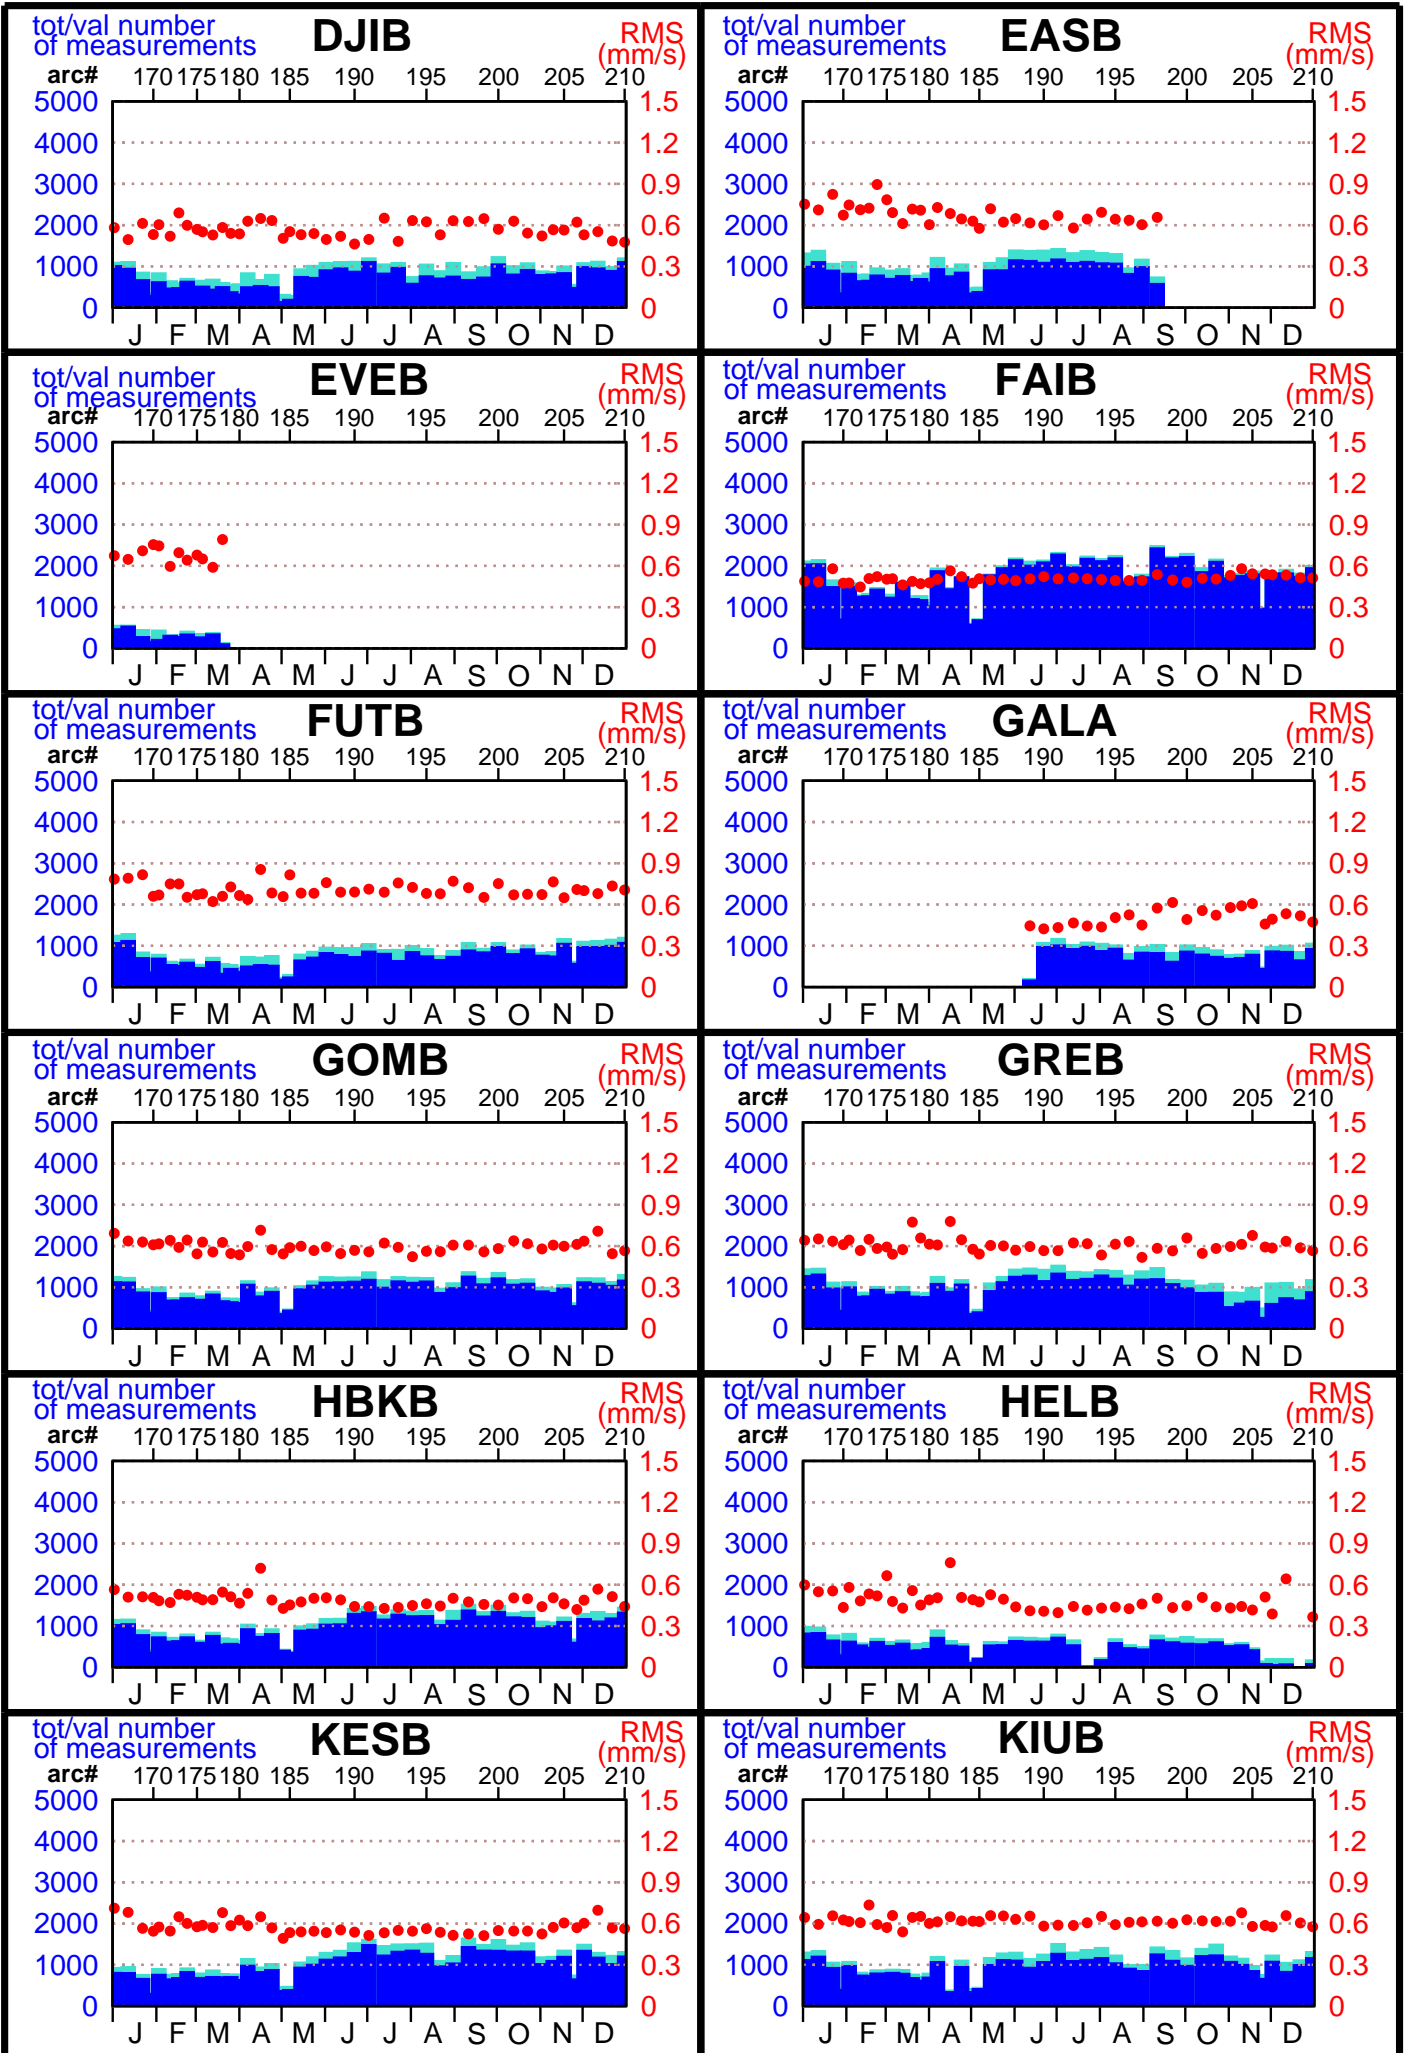

2002 - SPOT4 POE statistics

(1 / 5)

2002 - SPOT4 POE statistics