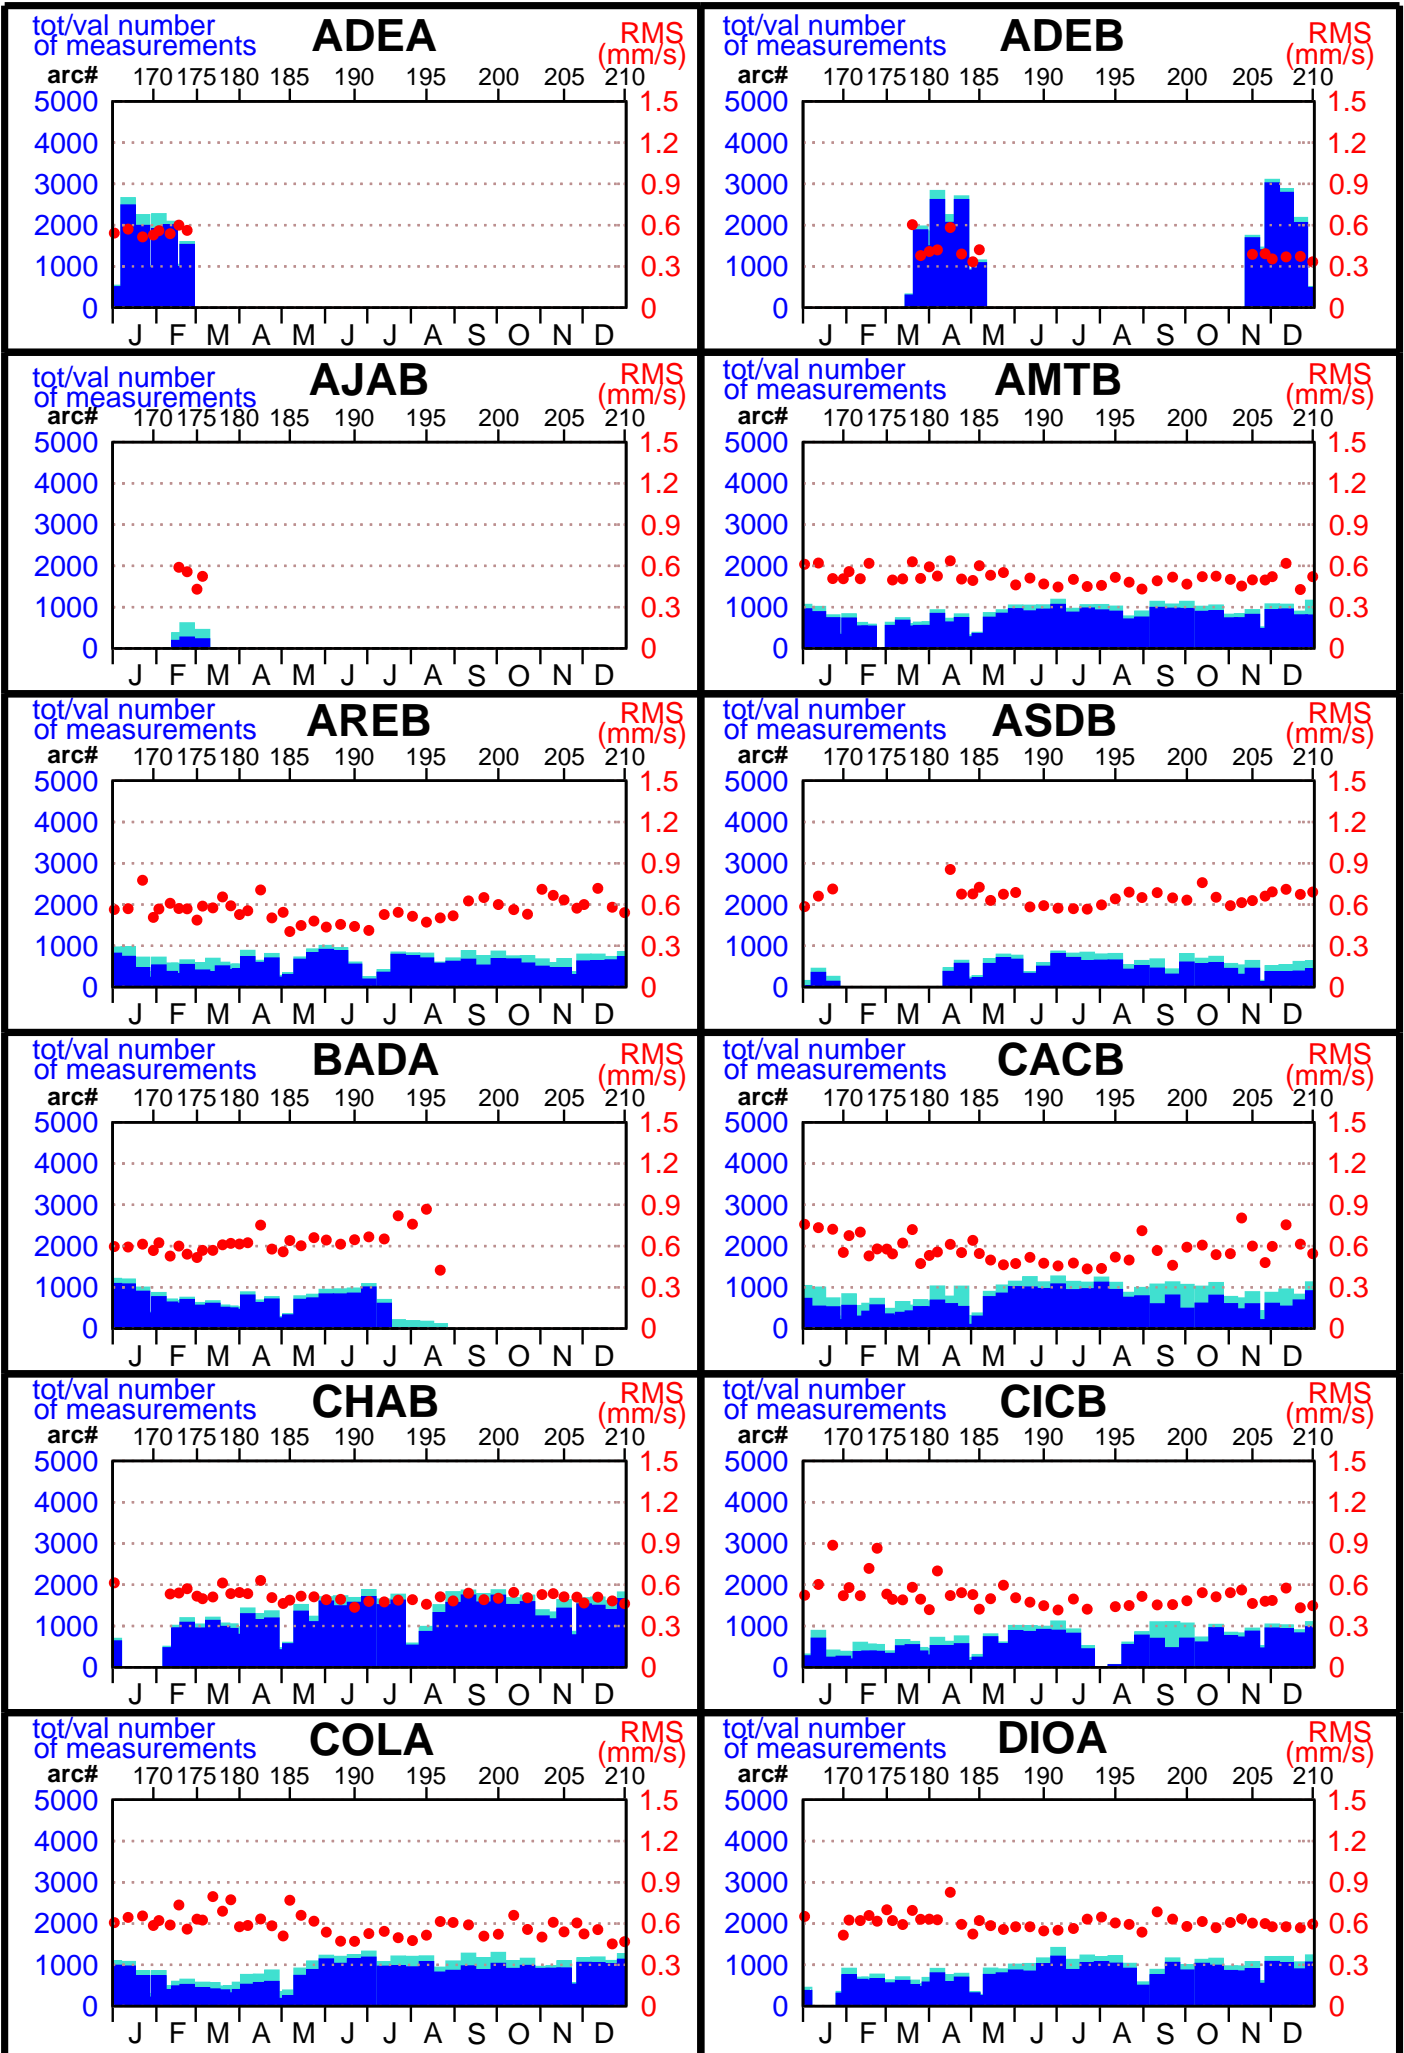

2002 - SPOT4 POE statistics

(1 / 5)

2002 - SPOT4 POE statistics