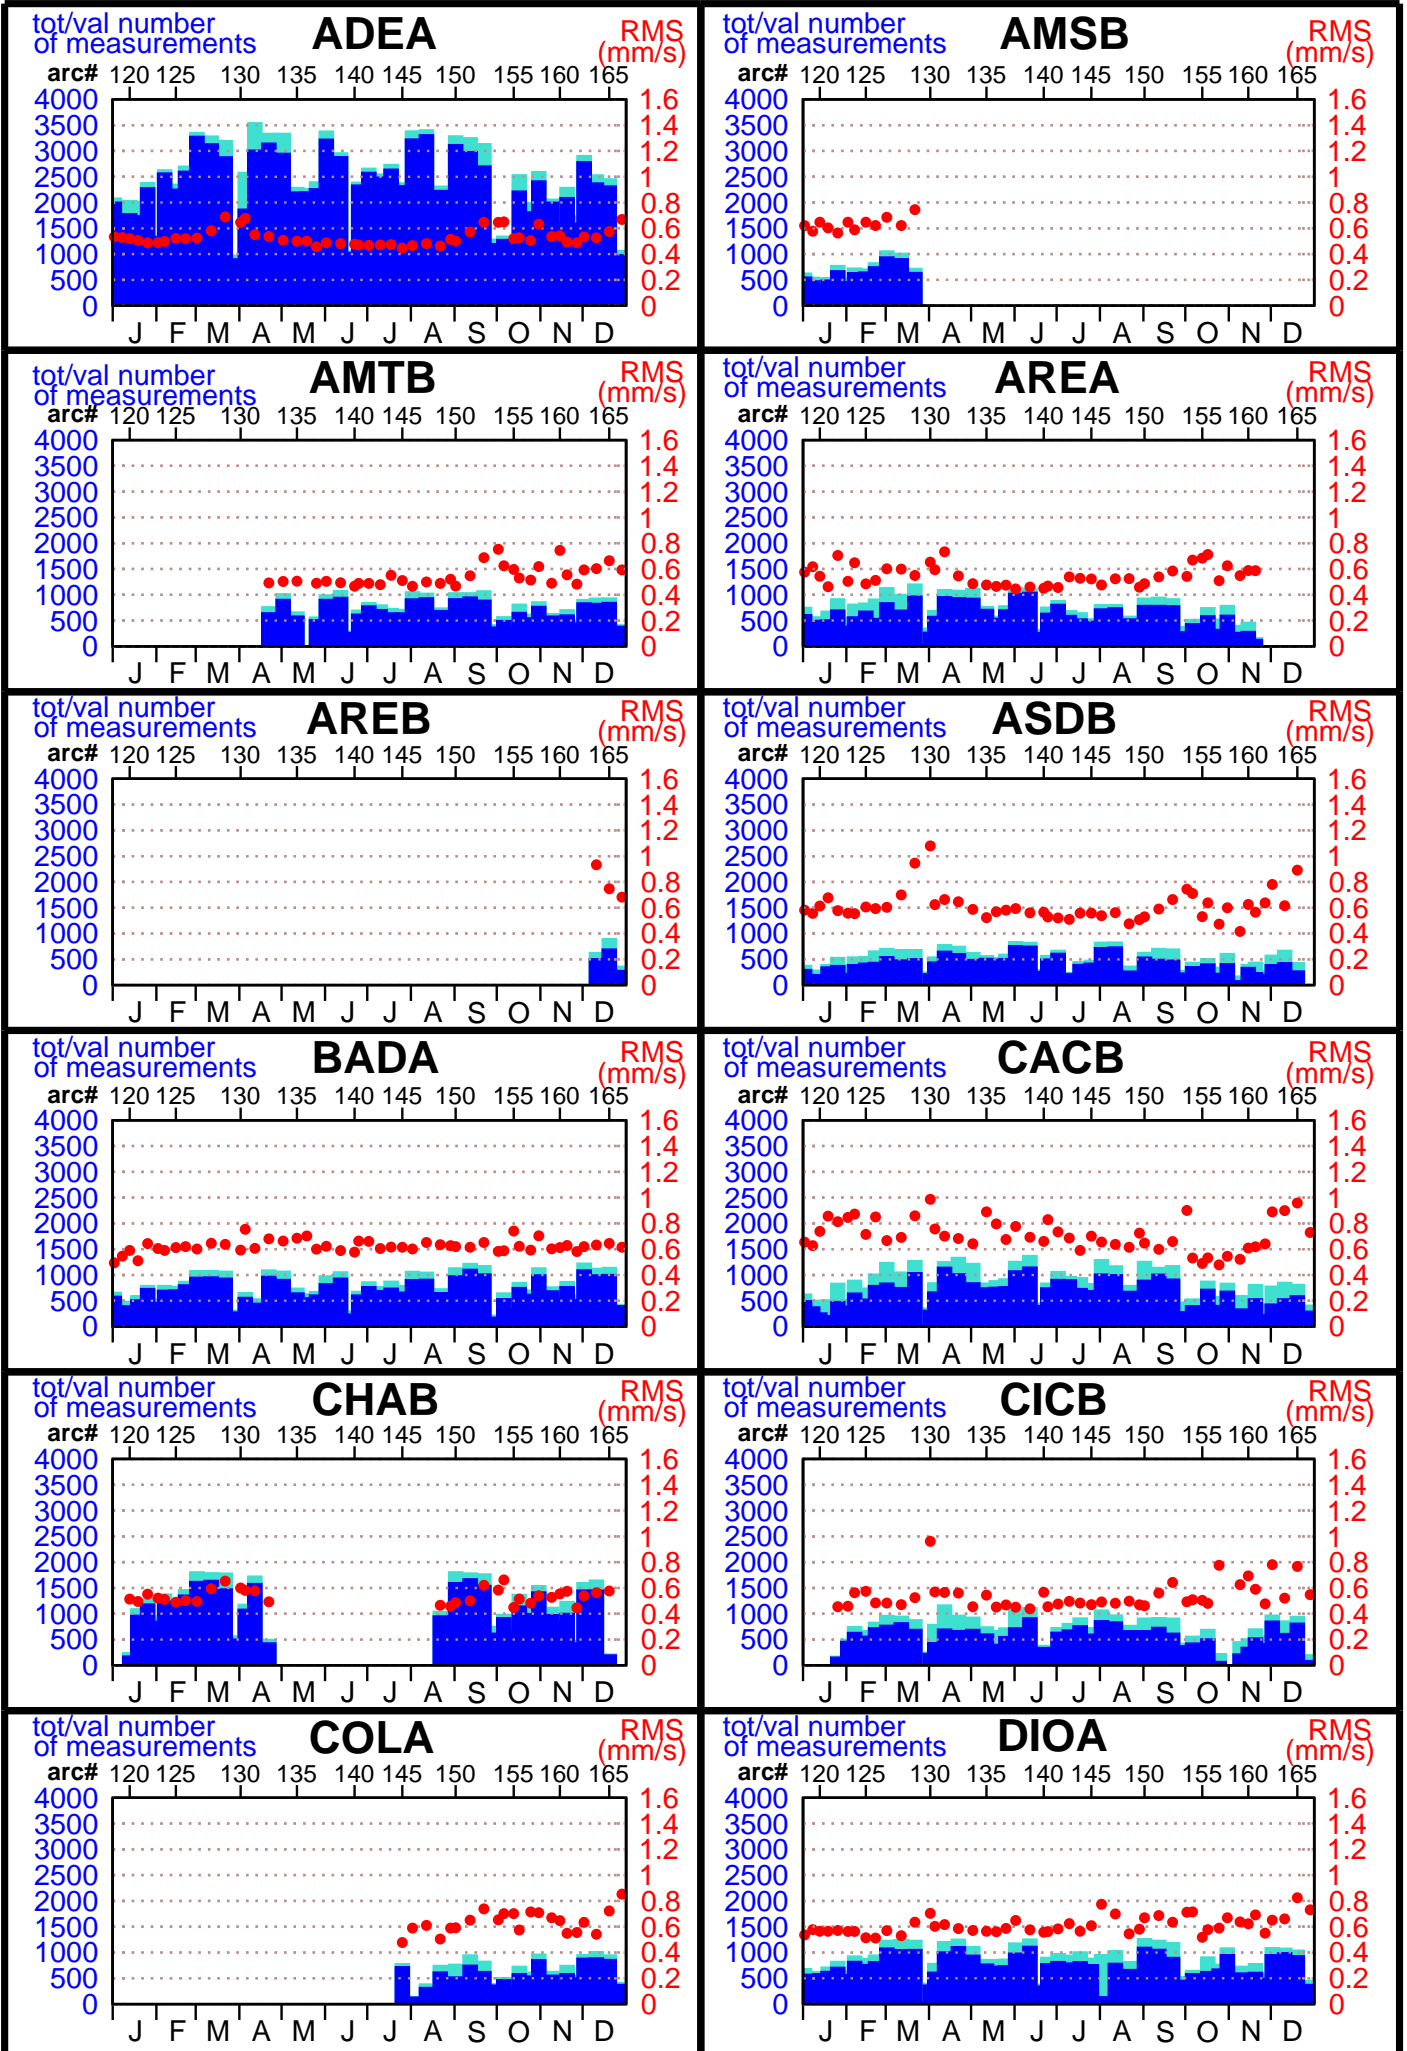

2001 - SPOT4 POE statistics

(1 / 5)

2001 - SPOT4 POE statistics