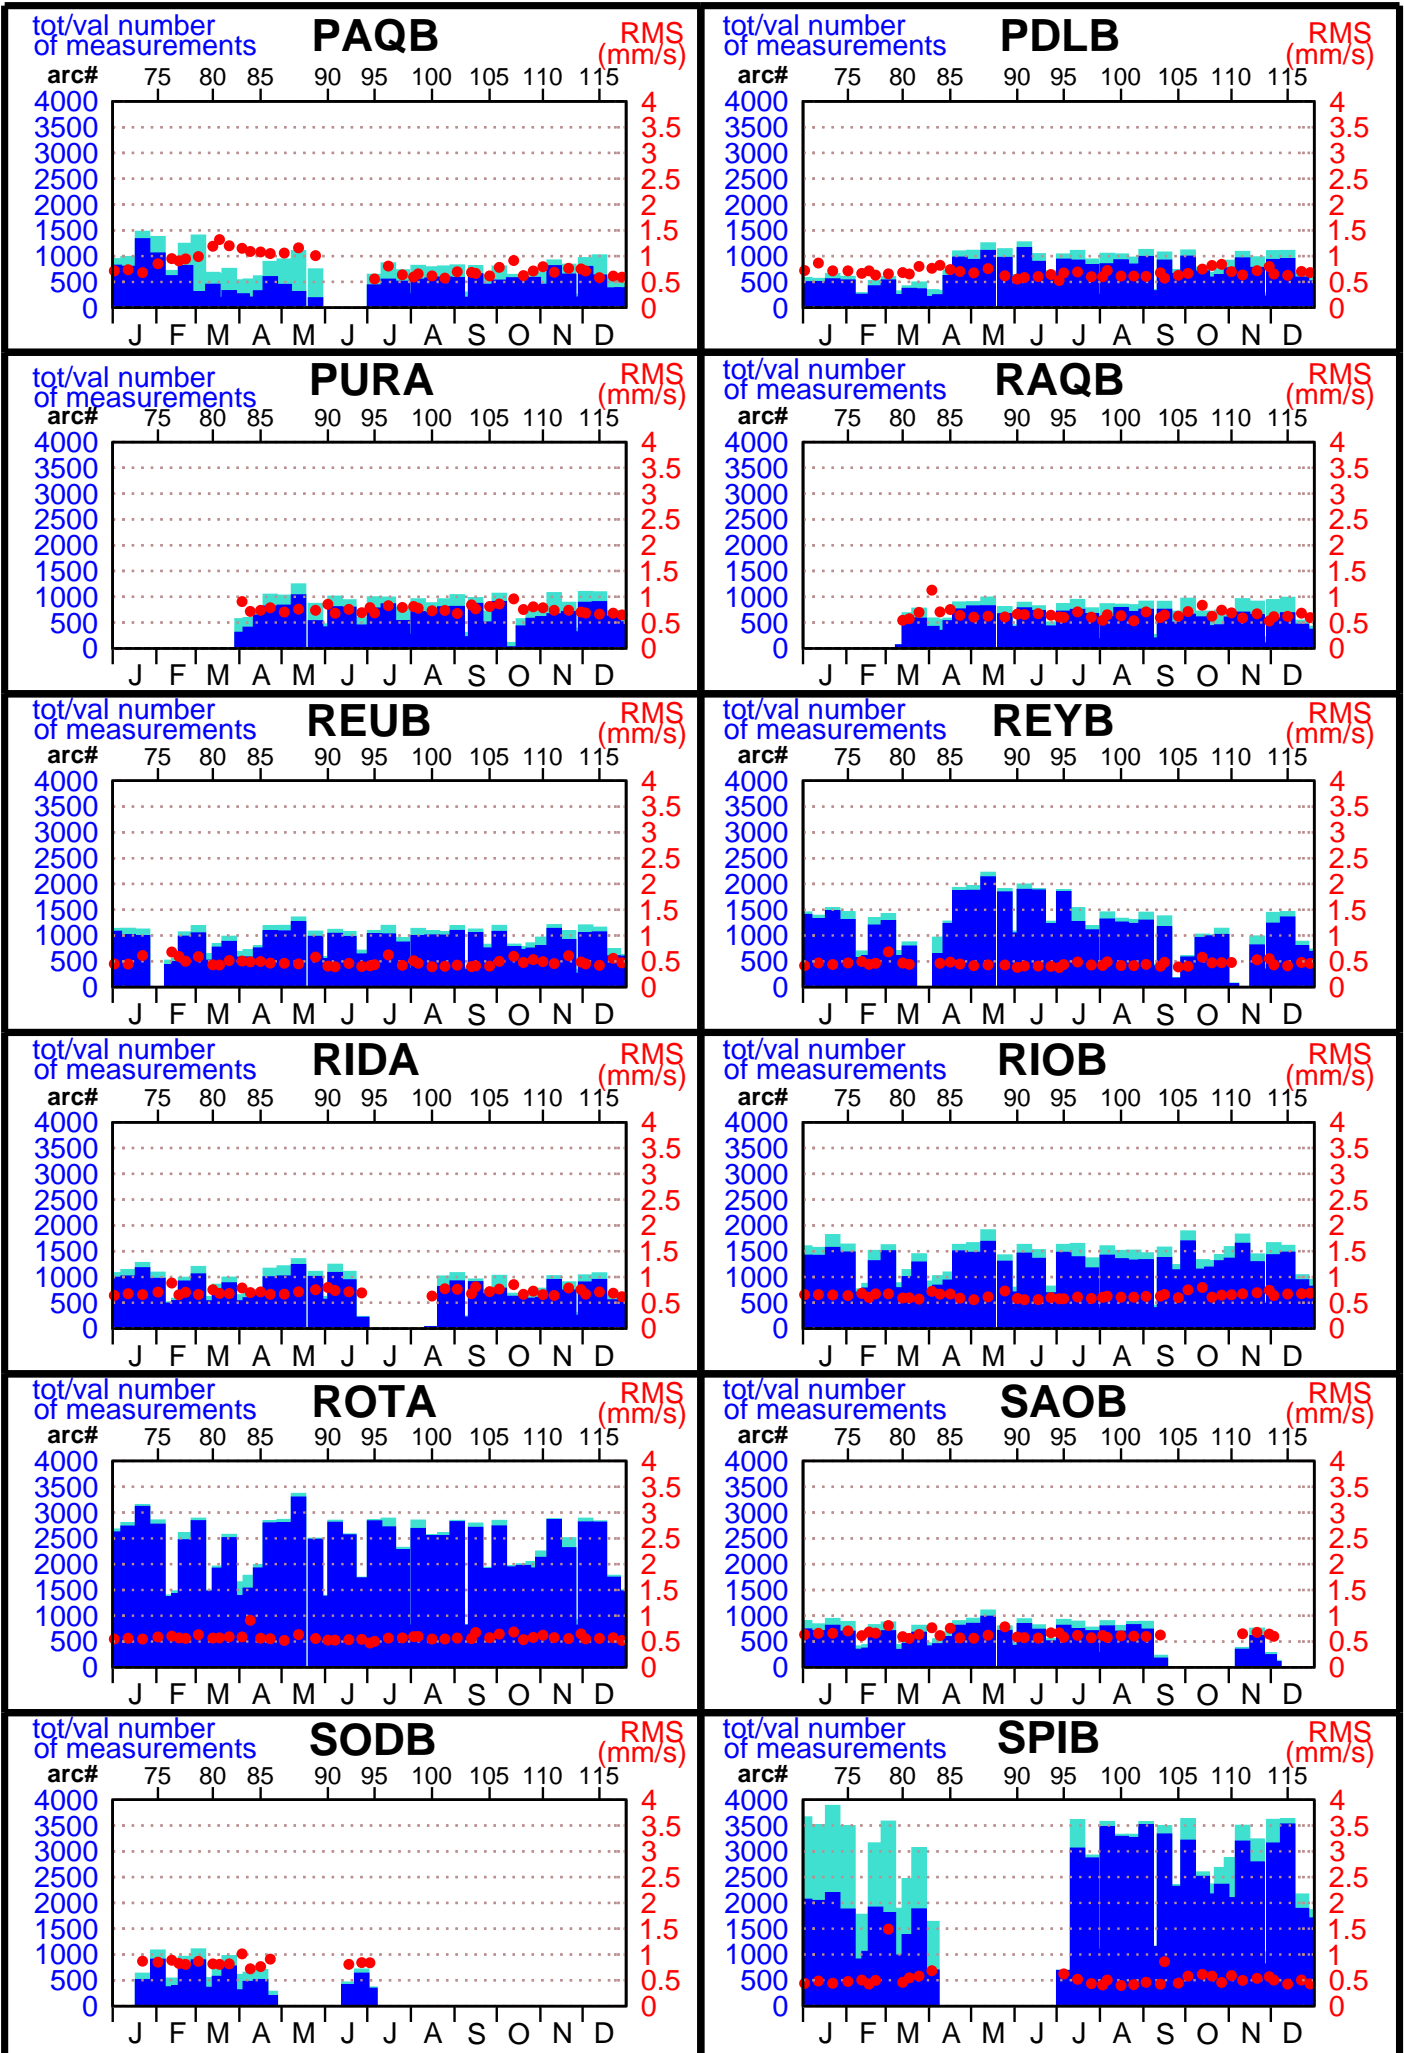

2000 - SPOT4 POE statistics

(1 / 5)

2000 - SPOT4 POE statistics

2000 - SPOT4 POE statistics