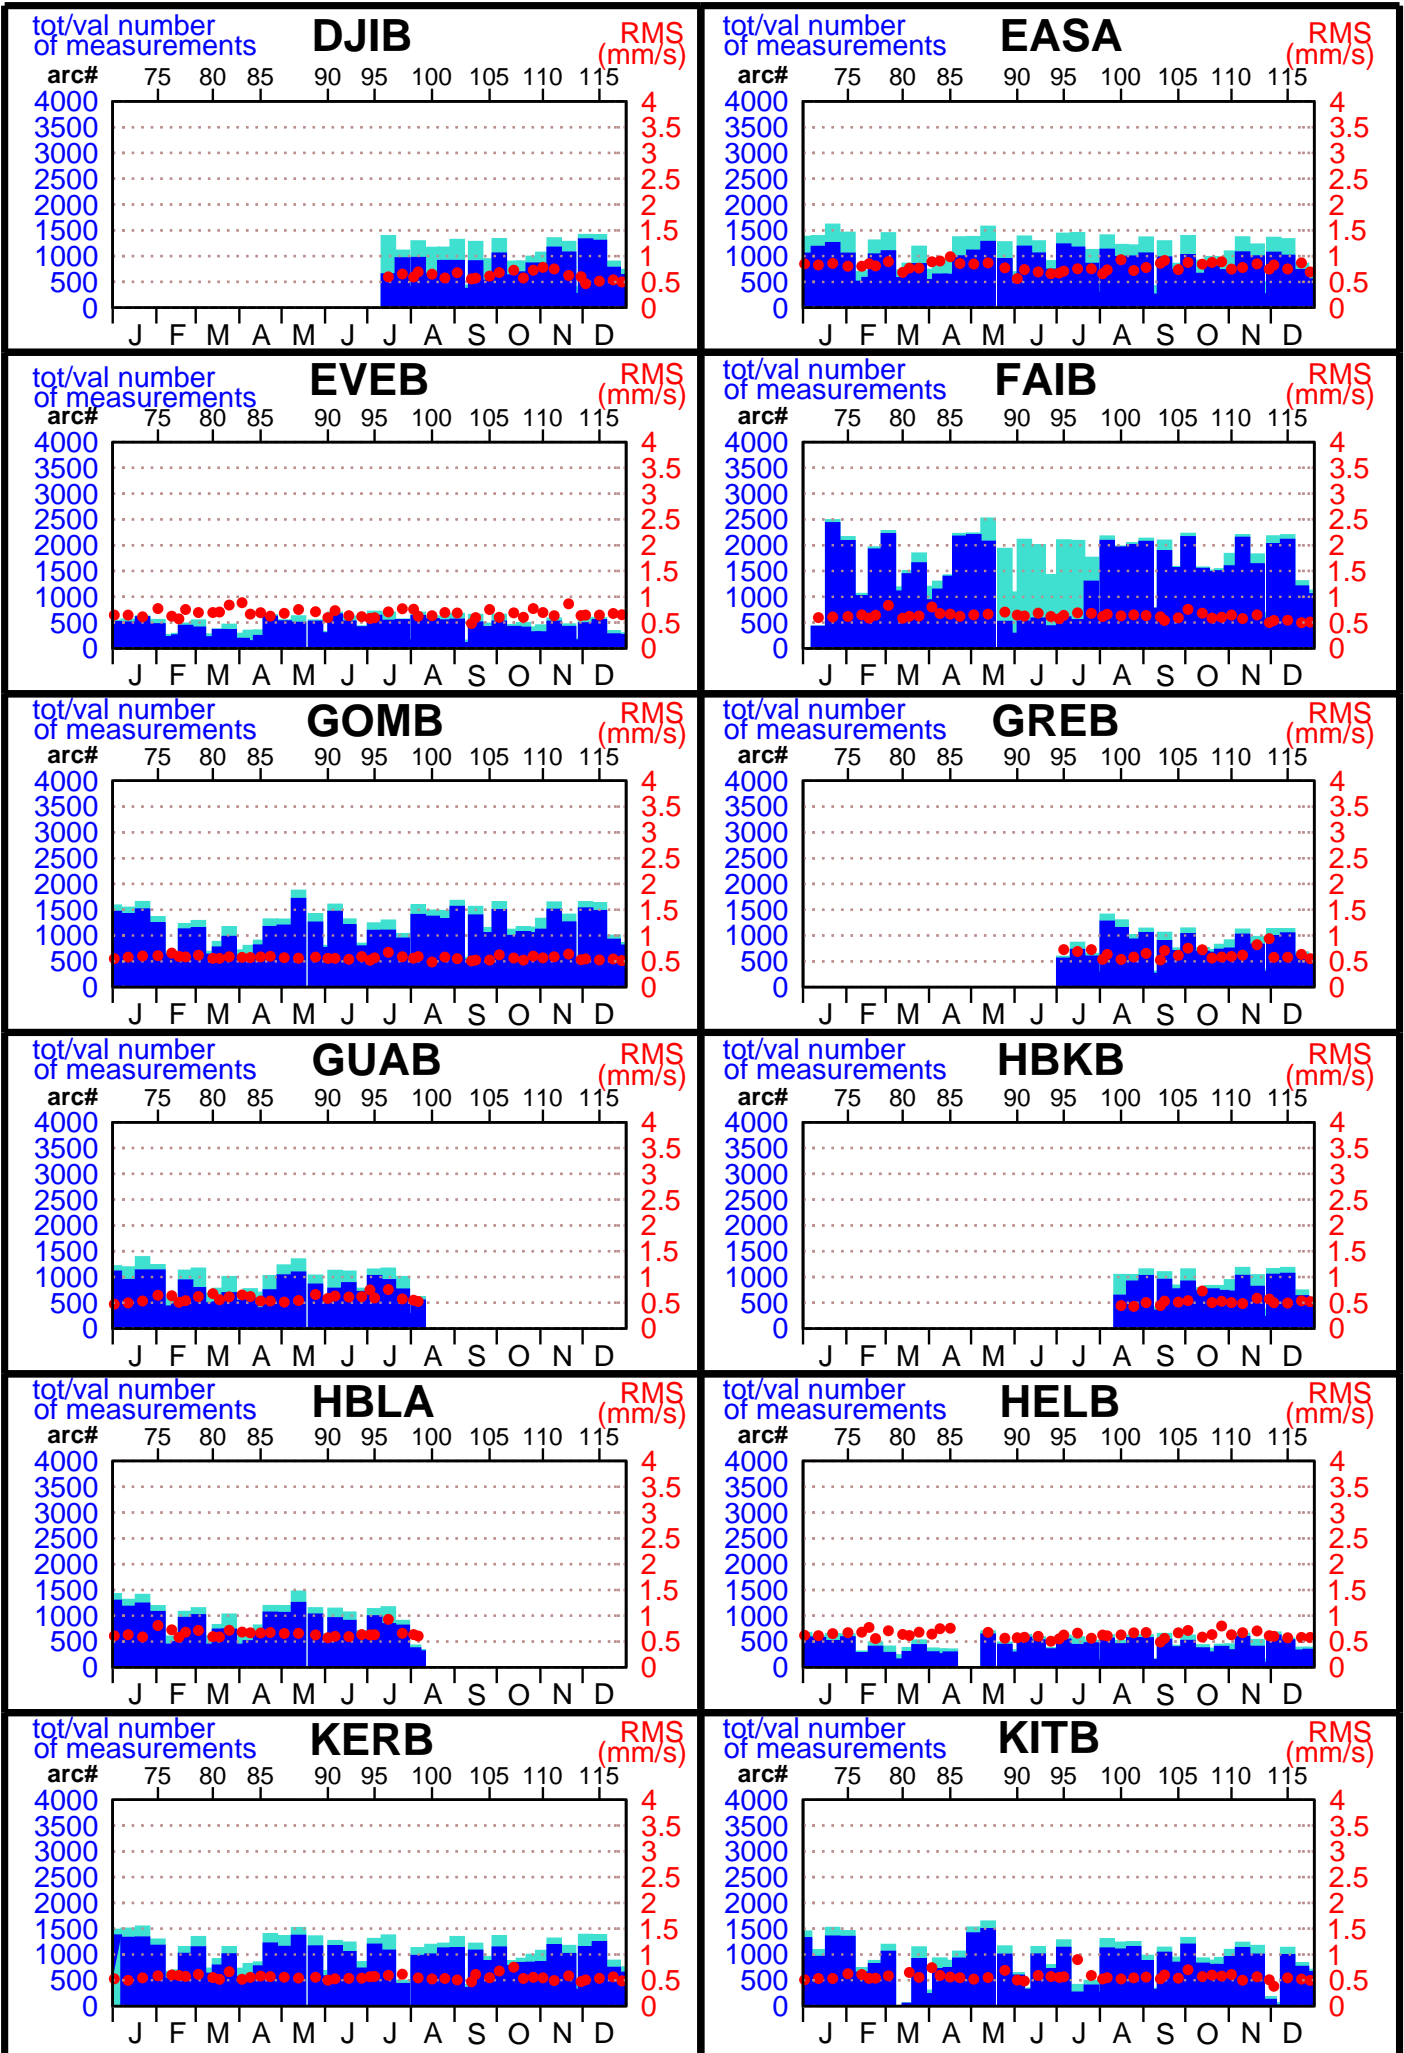

2000 - SPOT4 POE statistics

(1 / 5)

2000 - SPOT4 POE statistics

2000 - SPOT4 POE statistics