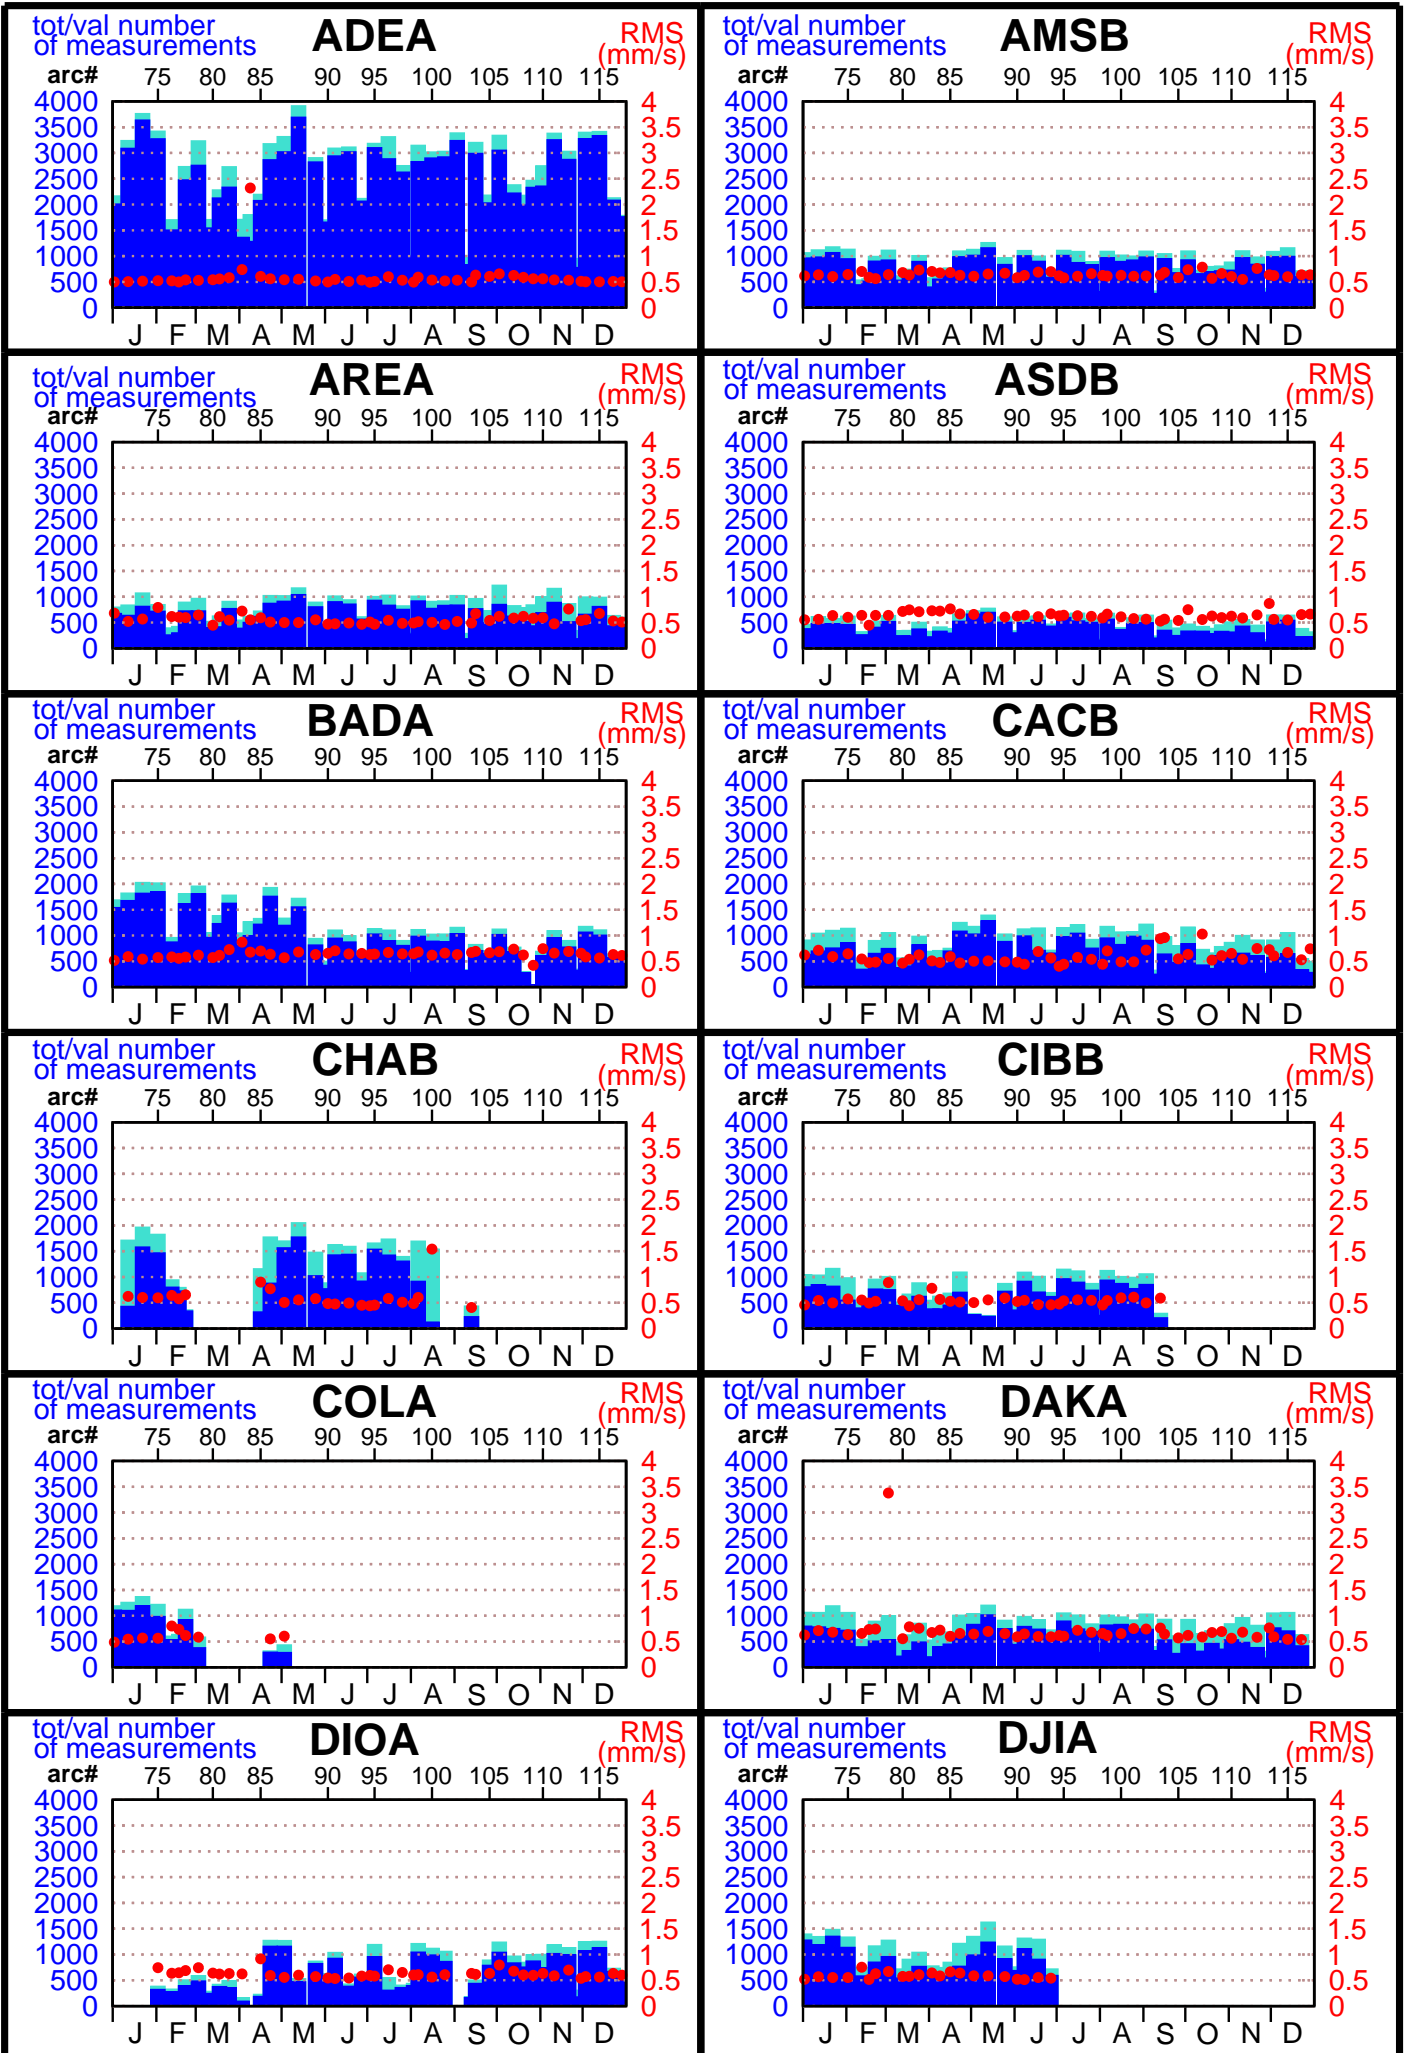

2000 - SPOT4 POE statistics

(1 / 5)

2000 - SPOT4 POE statistics

2000 - SPOT4 POE statistics