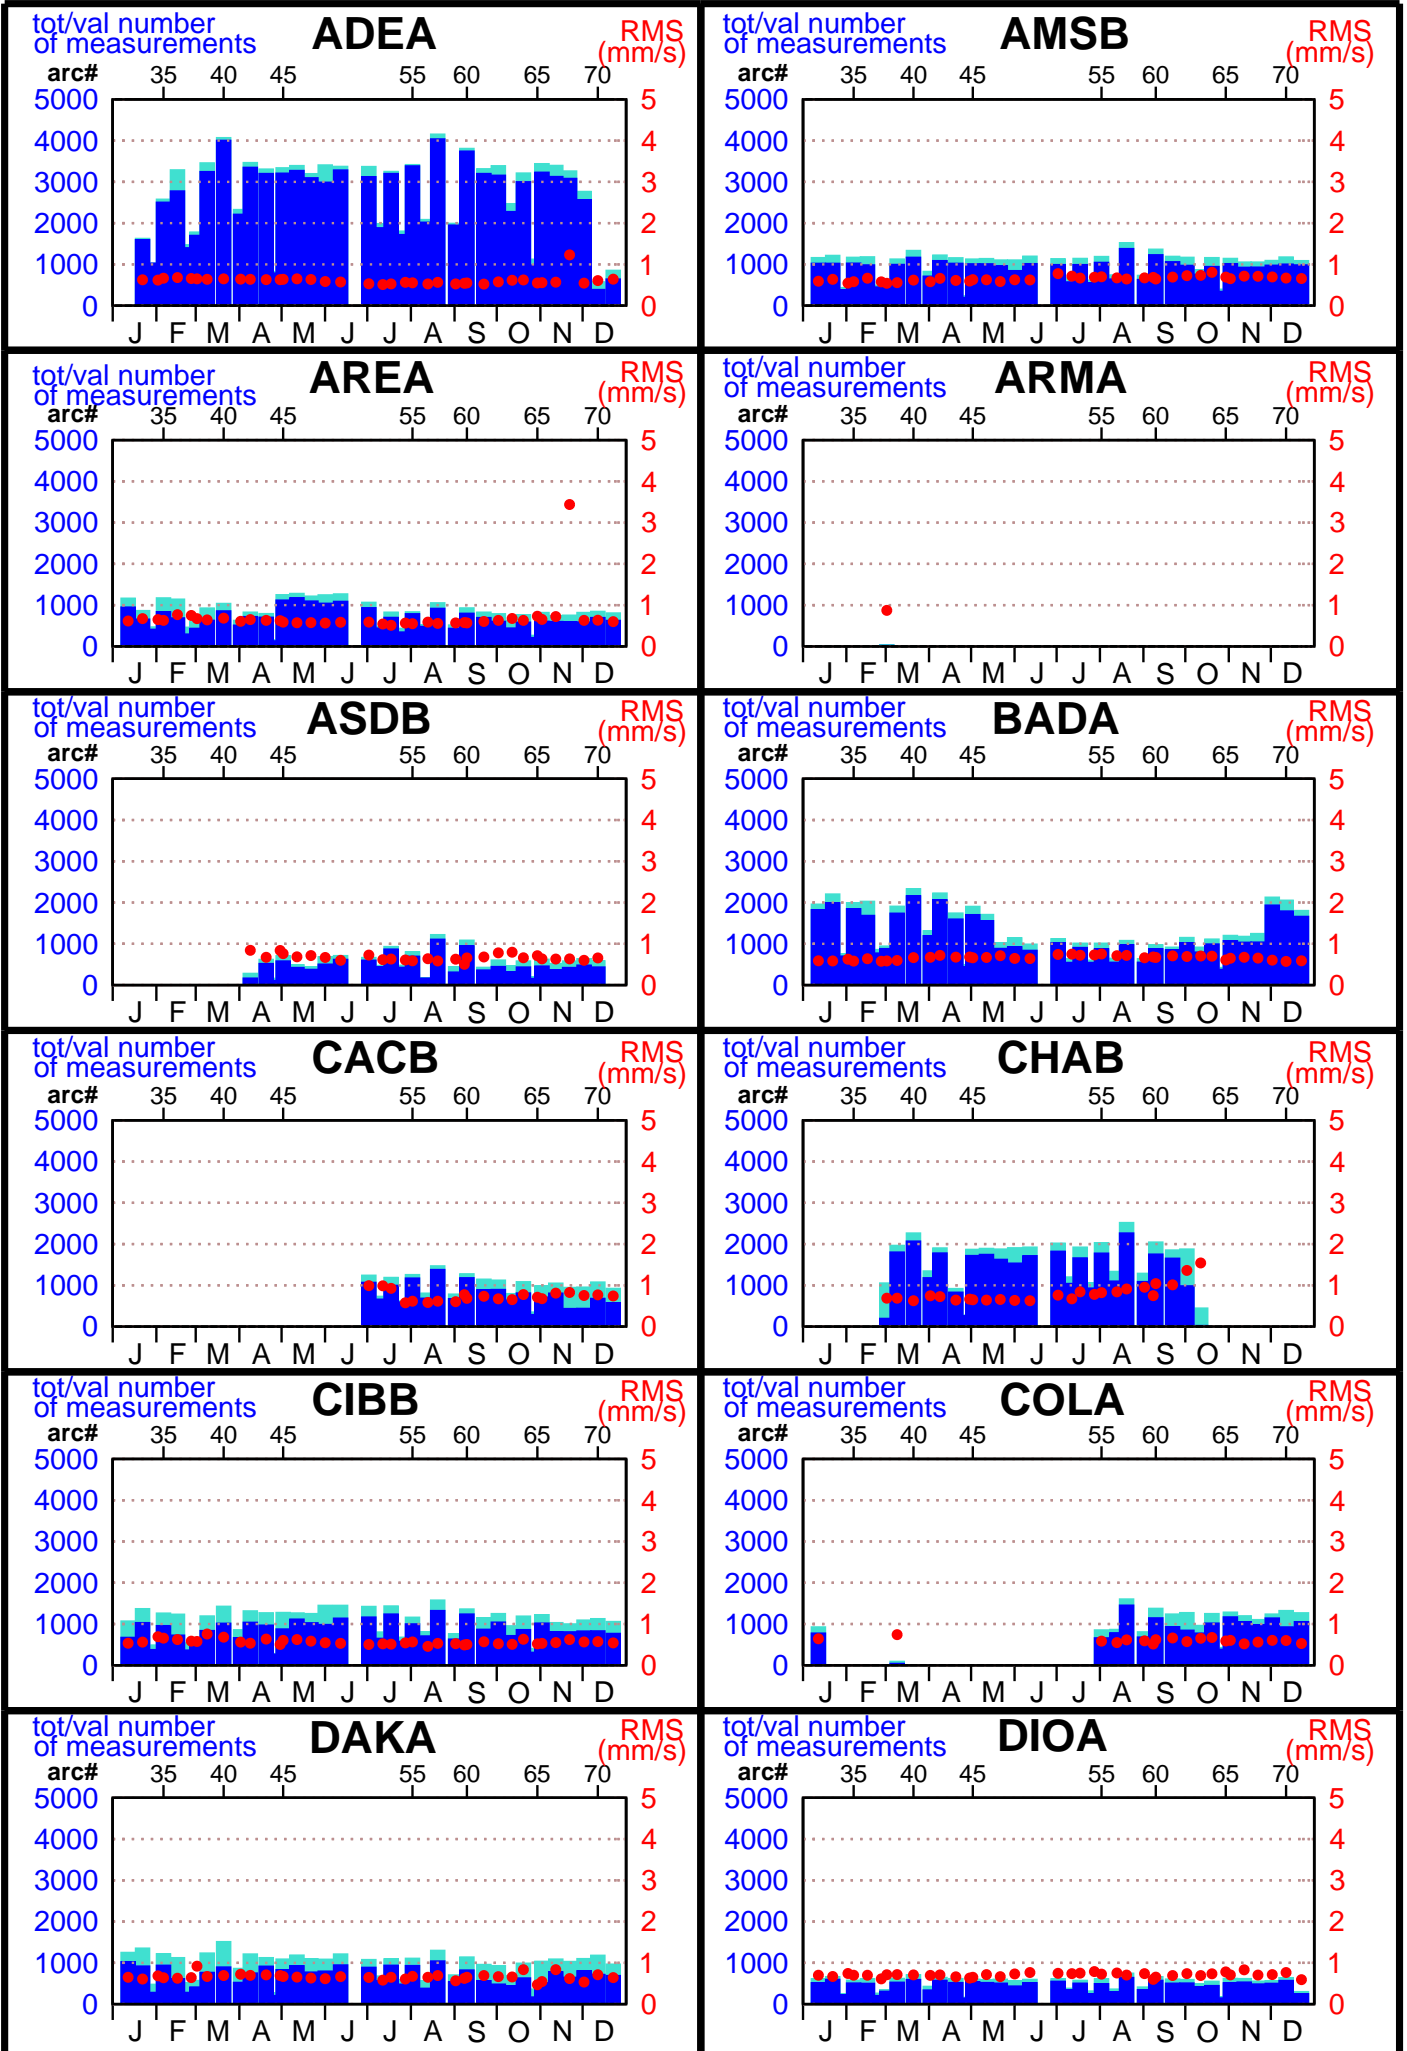

# 1999 - SPOT4 POE statistics

( 1 / 5 )

# 1999 - SPOT4 POE statistics

( 4 / 5 )