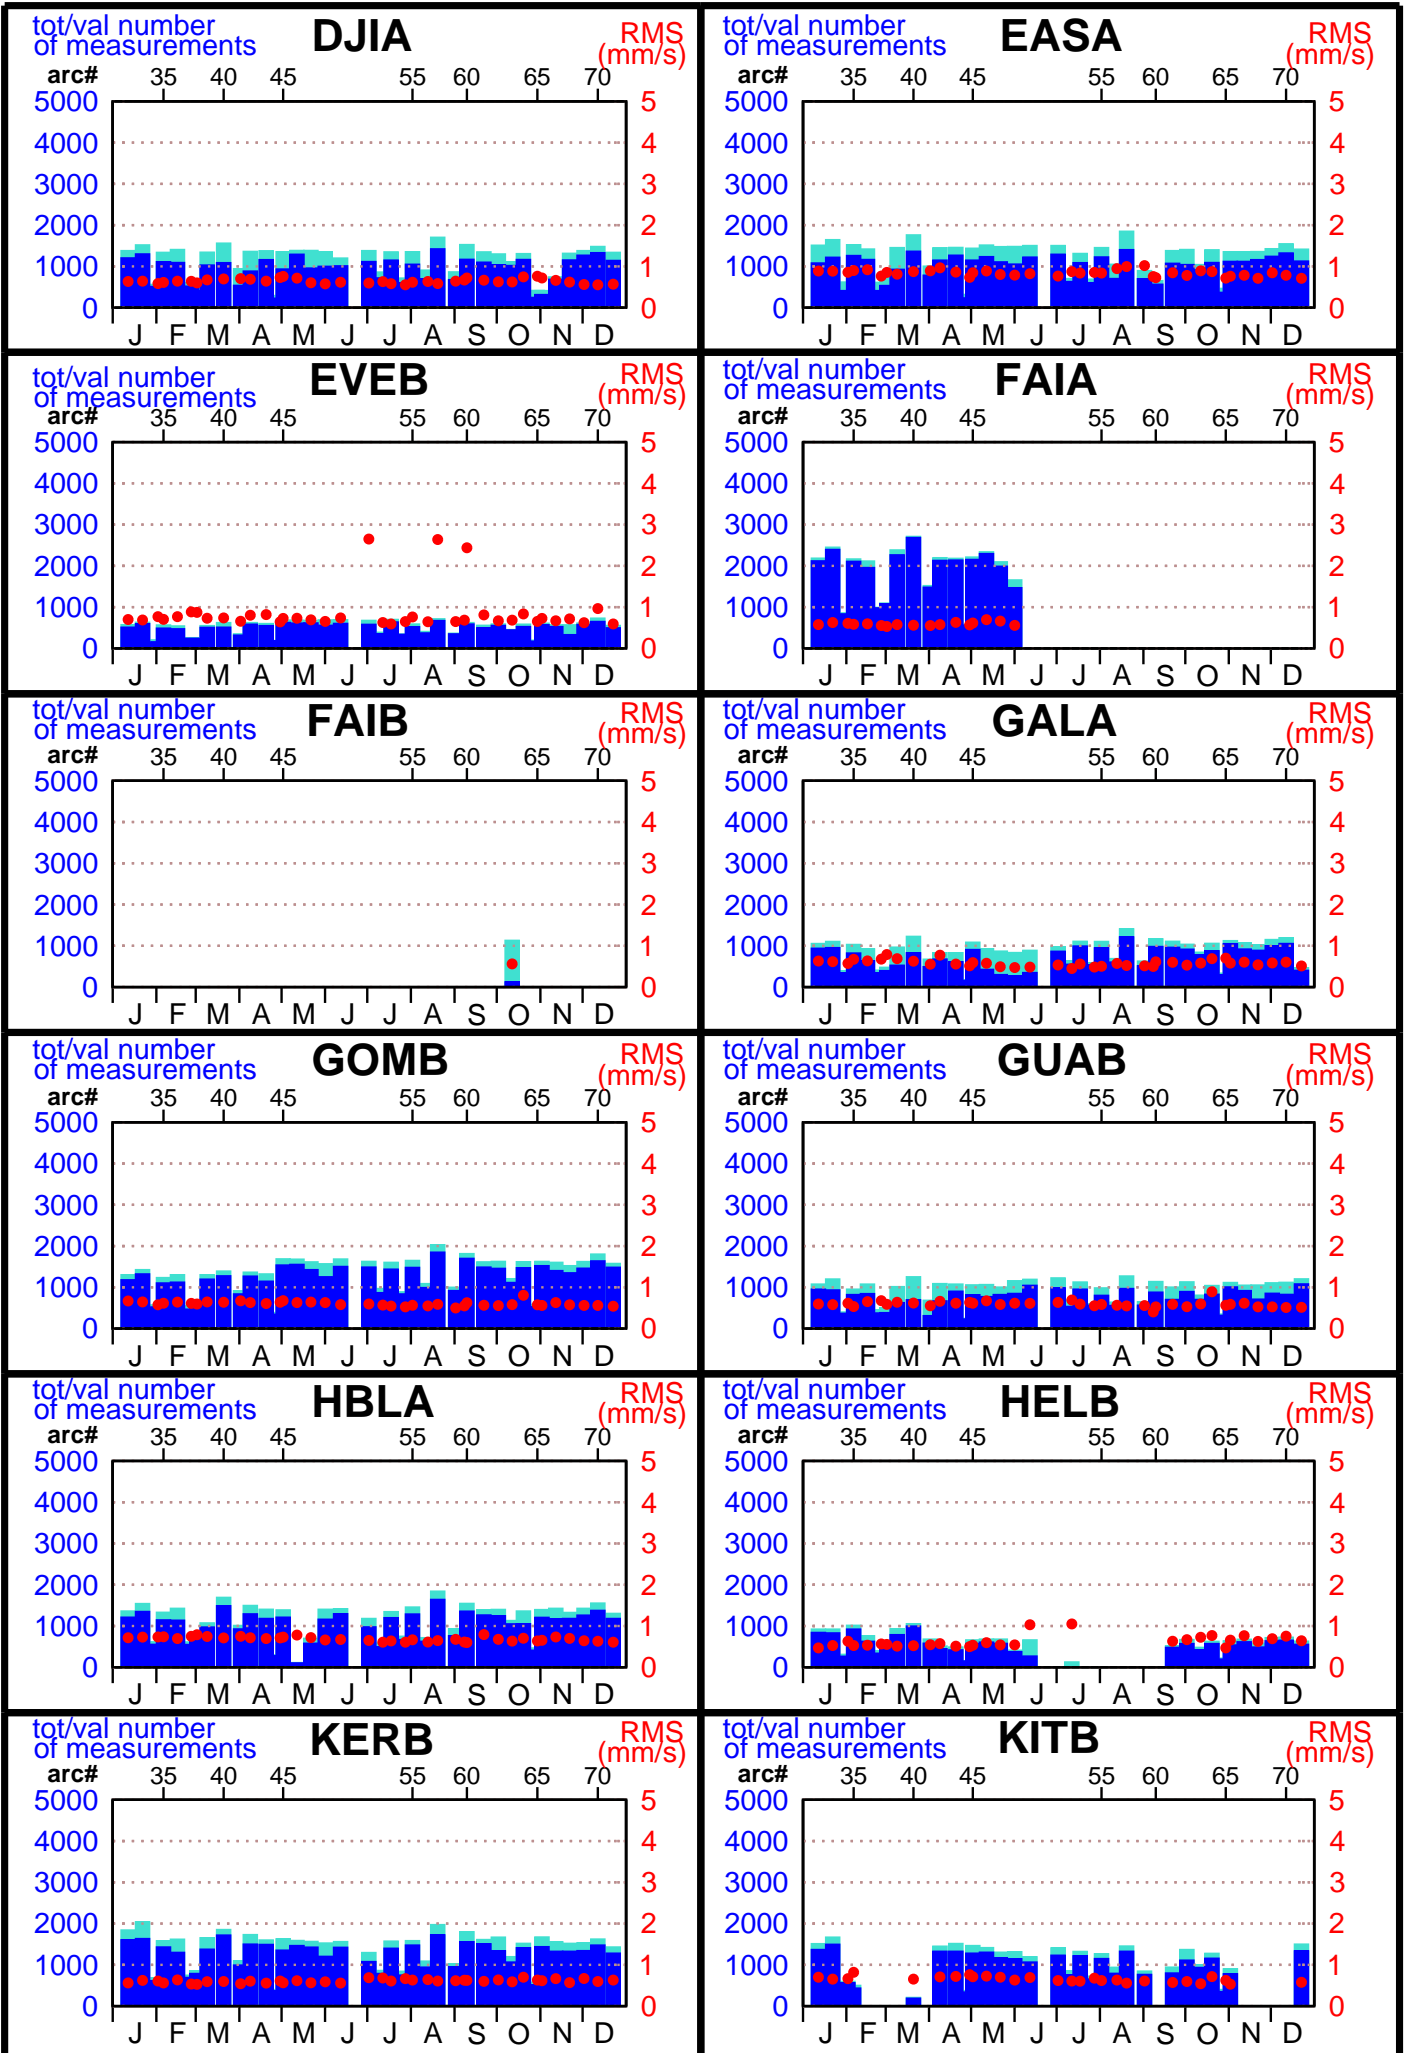

# 1999 - SPOT4 POE statistics

( 1 / 5 )

# 1999 - SPOT4 POE statistics

( 4 / 5 )