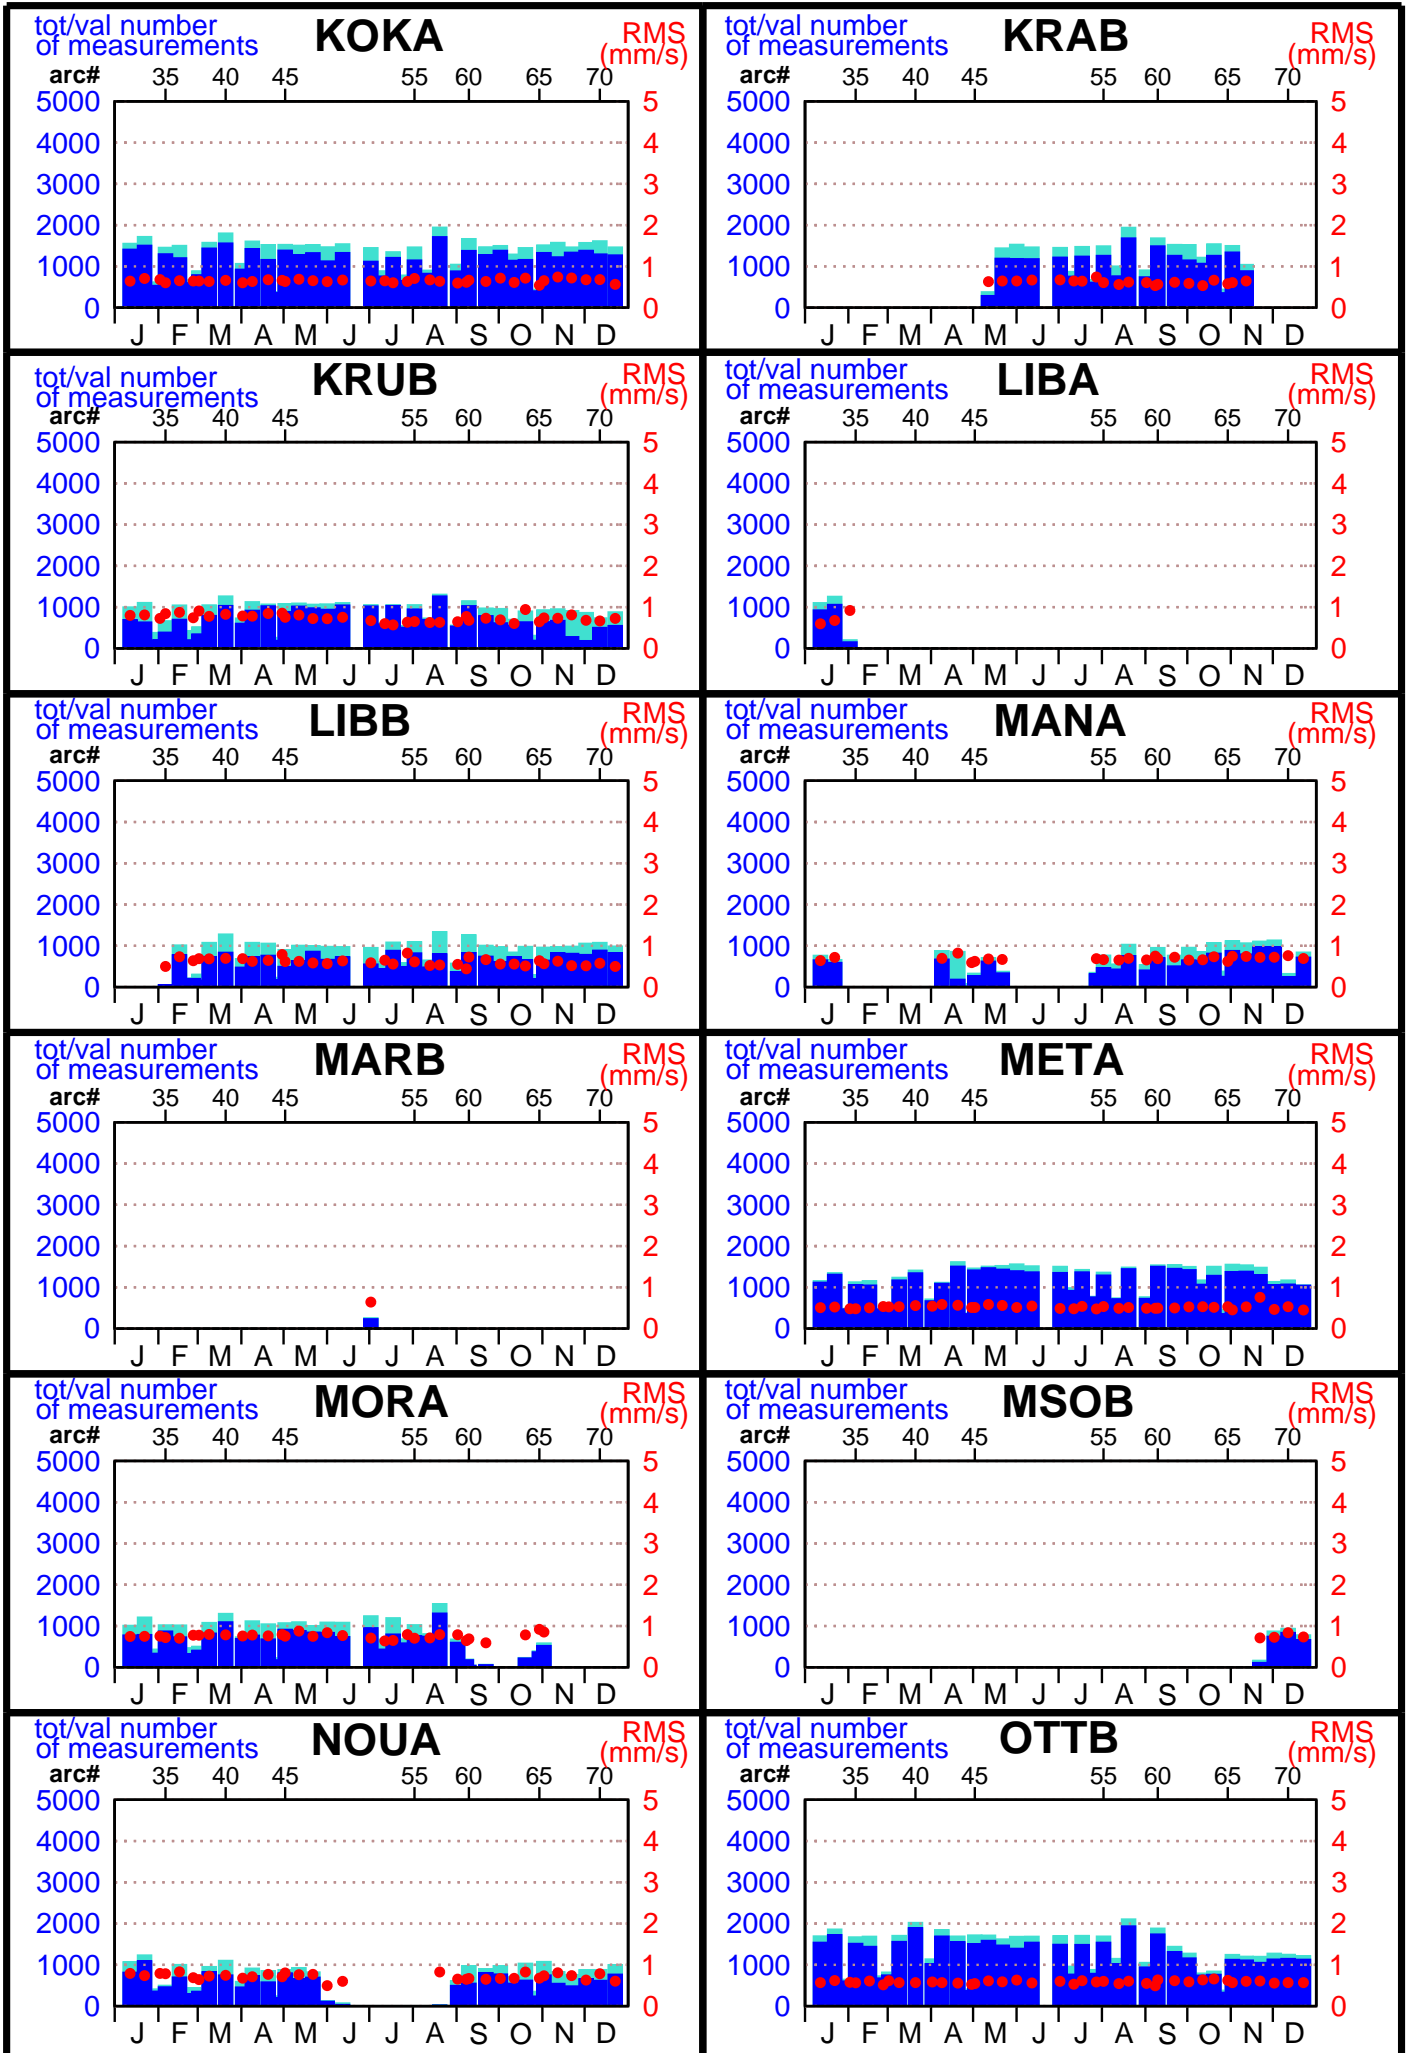

# 1999 - SPOT4 POE statistics

( 1 / 5 )

# 1999 - SPOT4 POE statistics

( 4 / 5 )