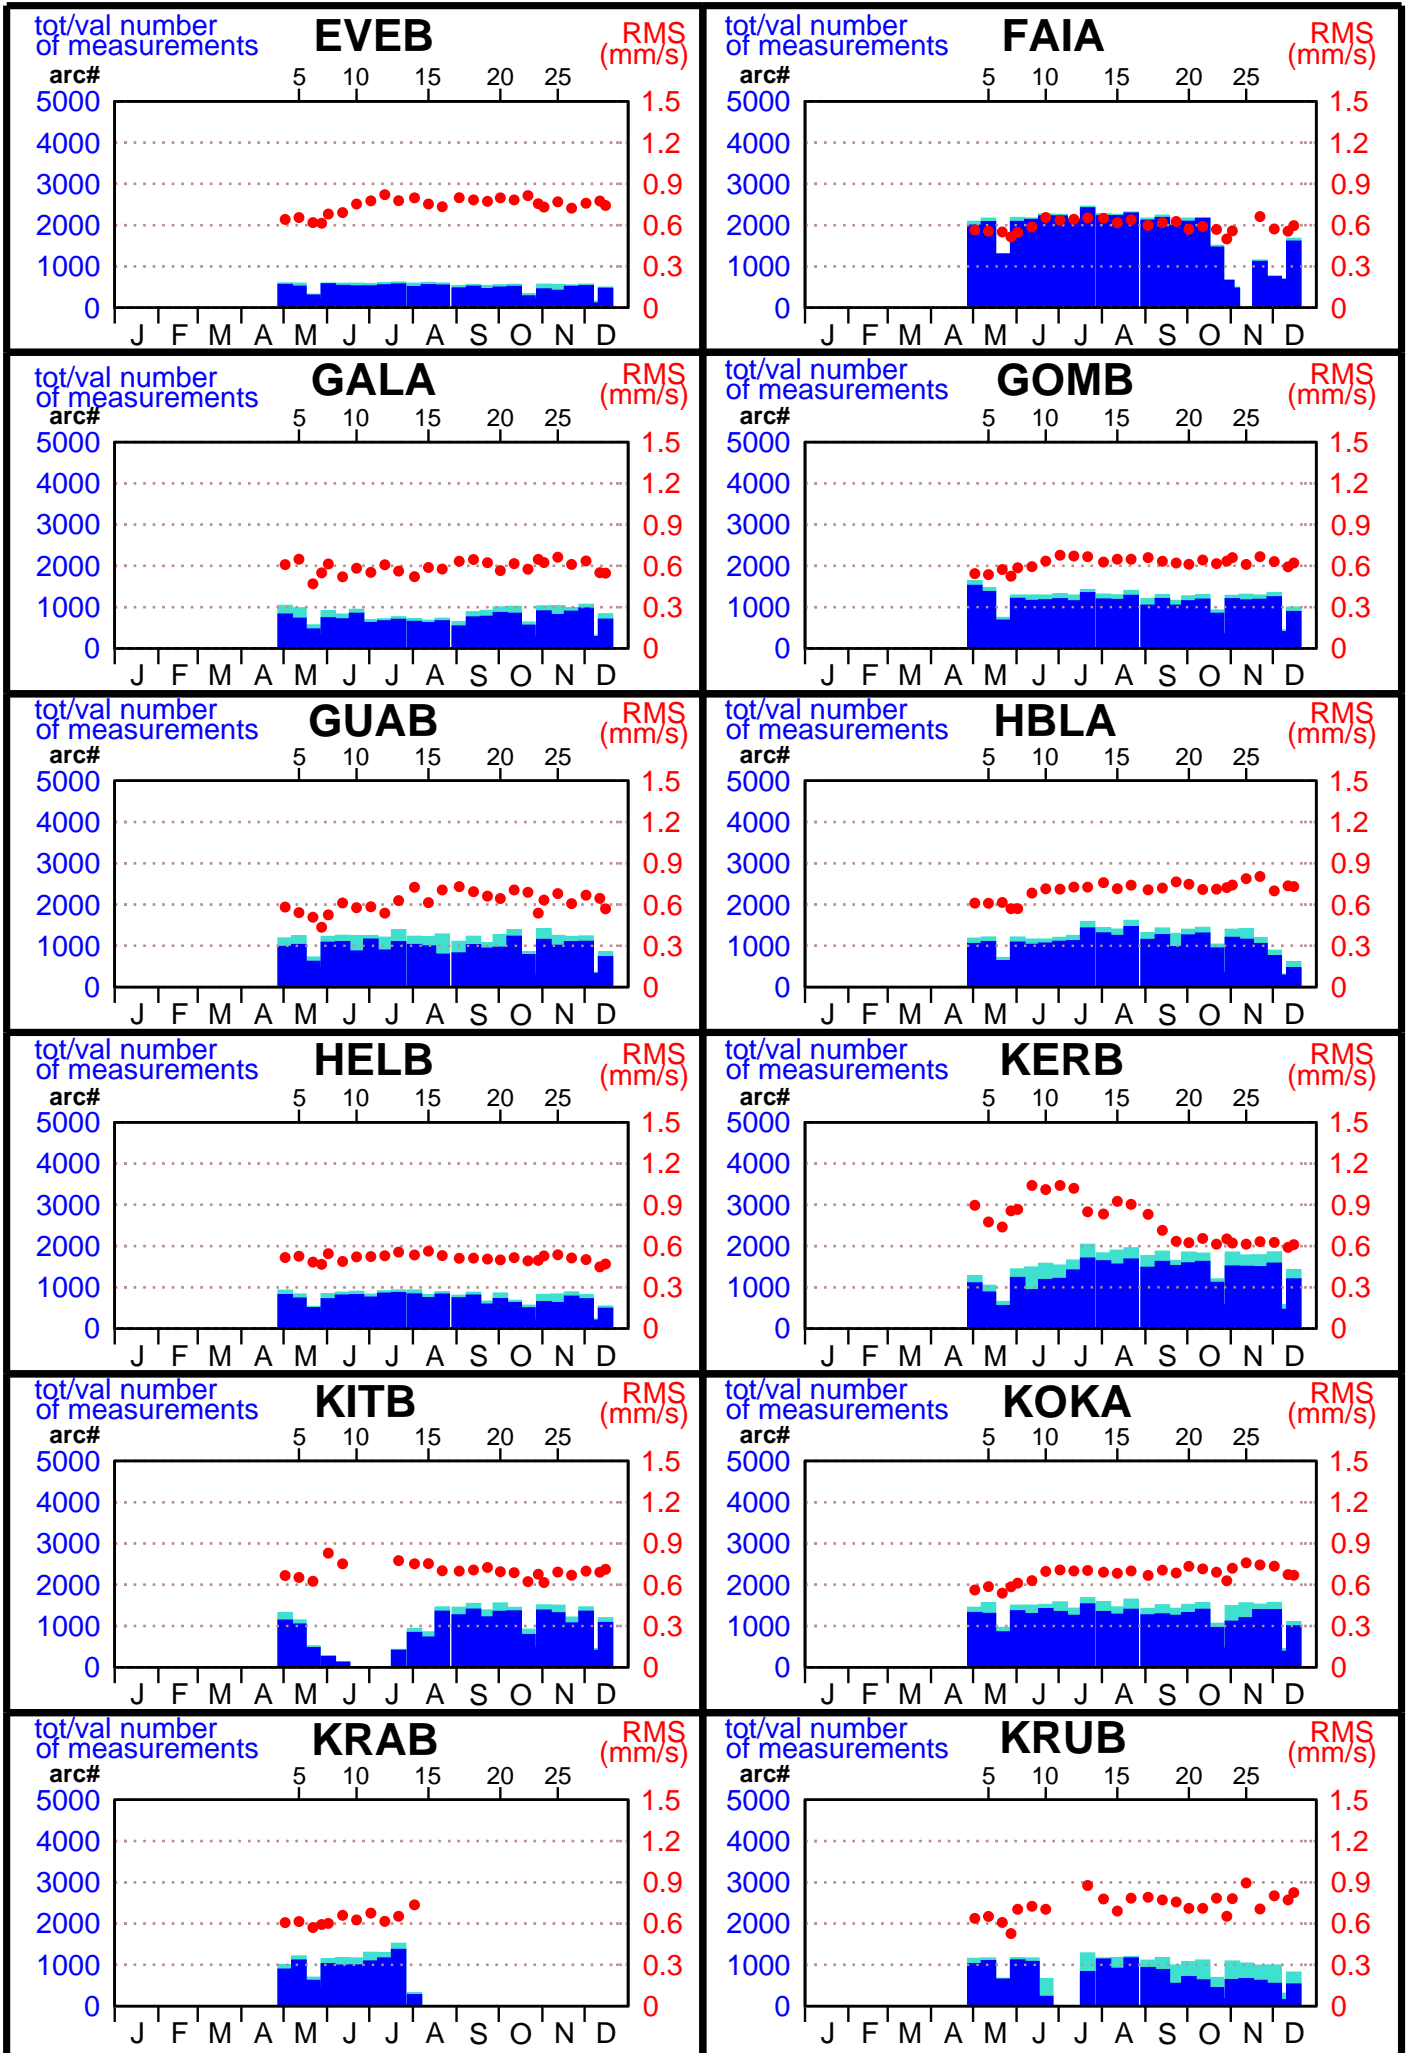

# 1998 - SPOT4 POE statistics

( 1 / 5 )

# 1998 - SPOT4 POE statistics