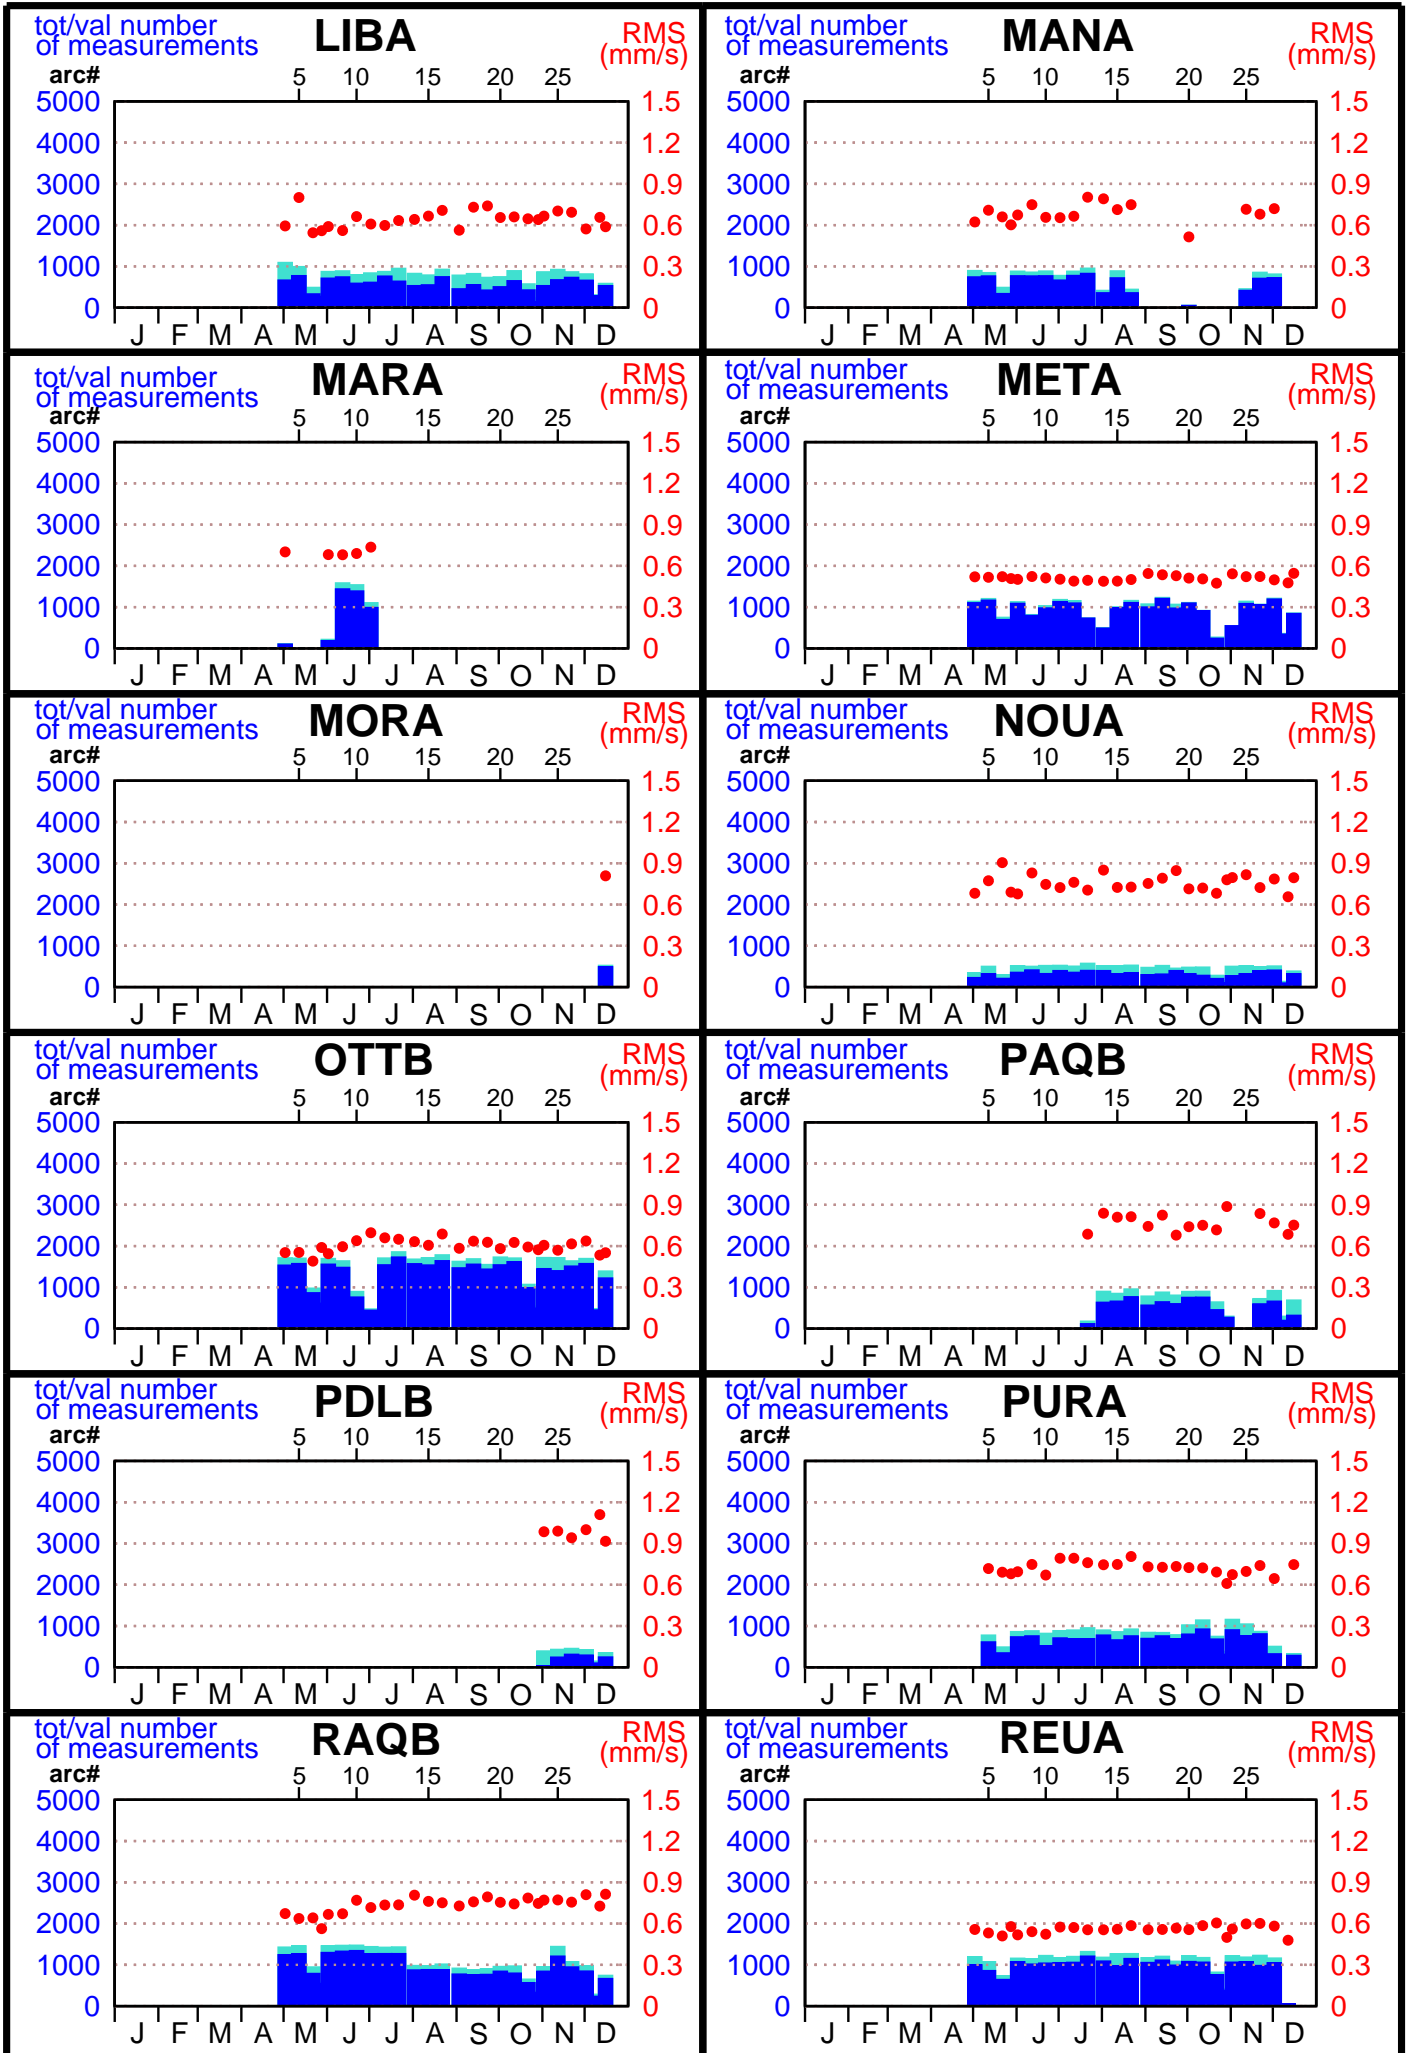

# 1998 - SPOT4 POE statistics

( 1 / 5 )

# 1998 - SPOT4 POE statistics