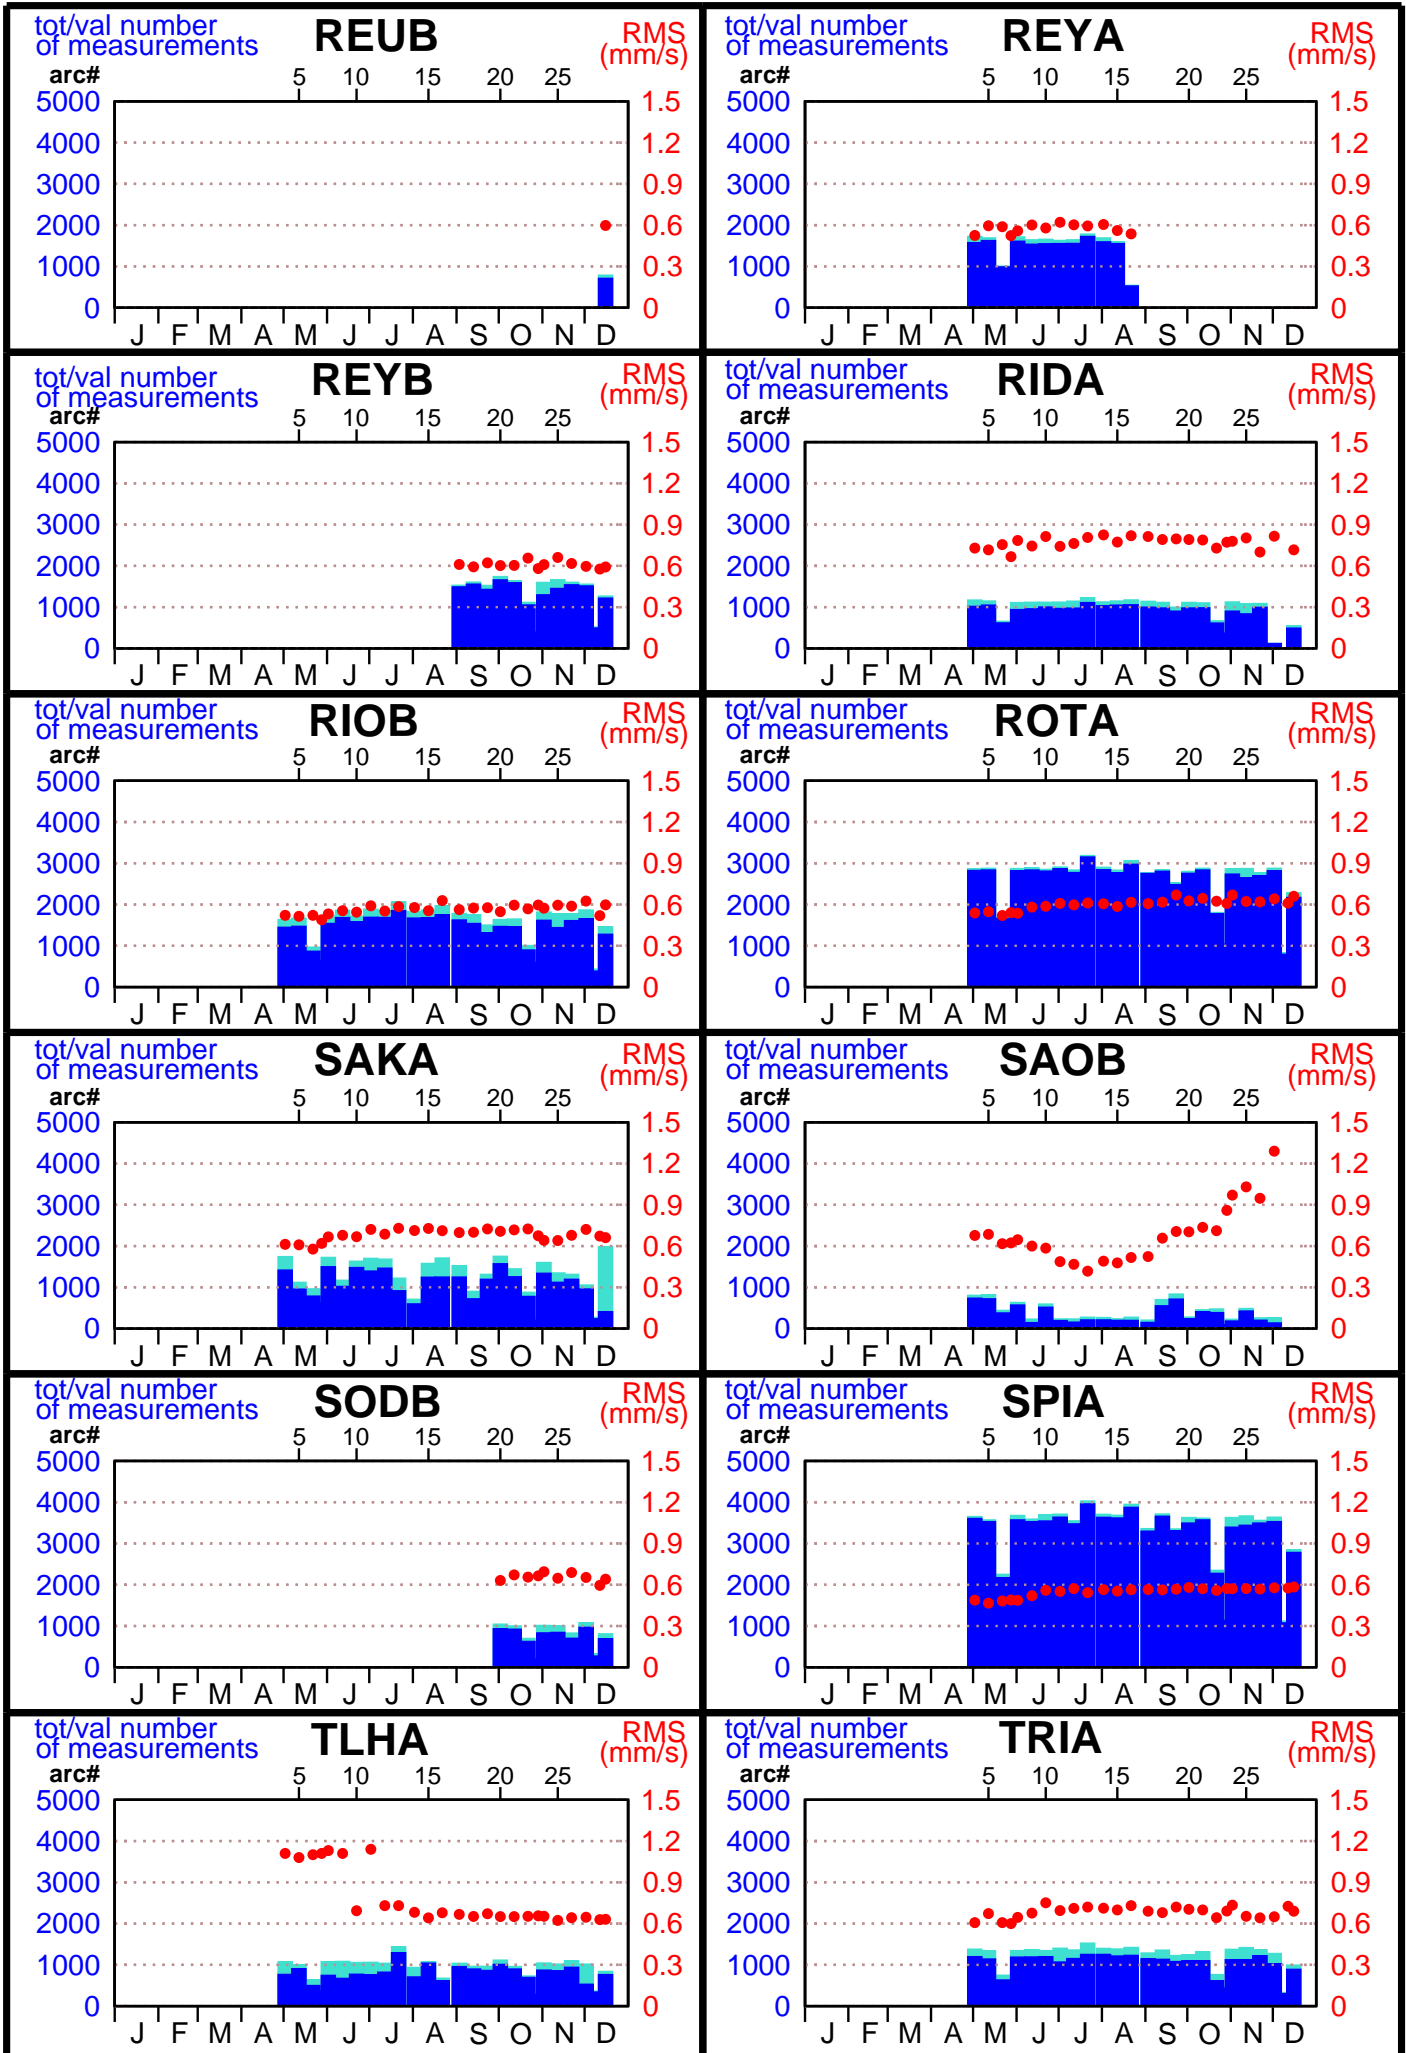

# 1998 - SPOT4 POE statistics

( 1 / 5 )

# 1998 - SPOT4 POE statistics