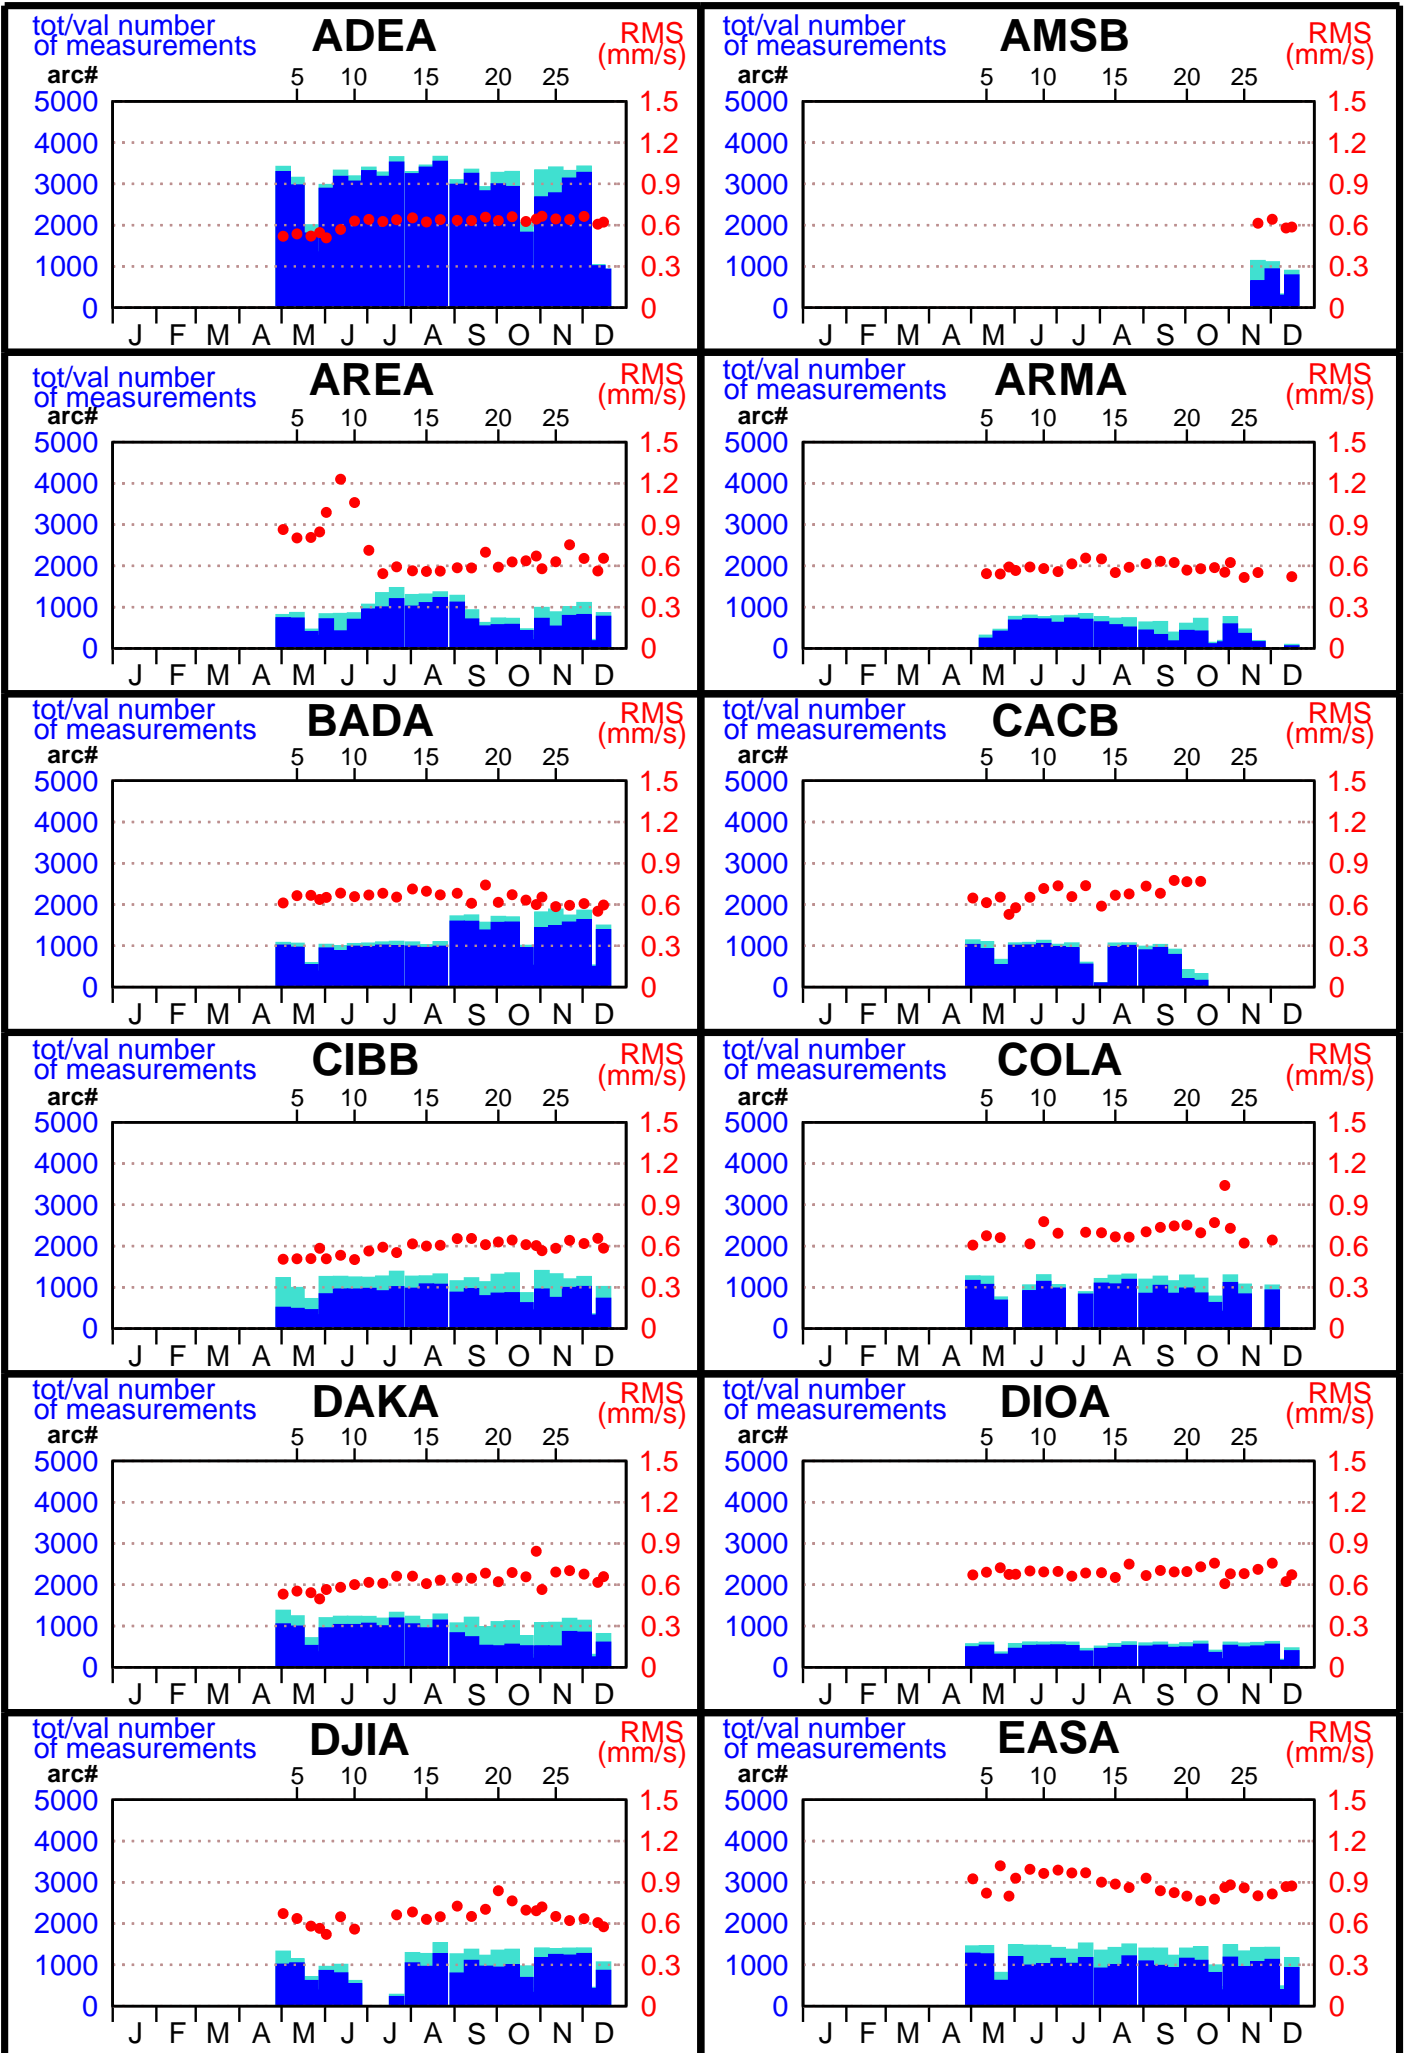

# 1998 - SPOT4 POE statistics

( 1 / 5 )

# 1998 - SPOT4 POE statistics