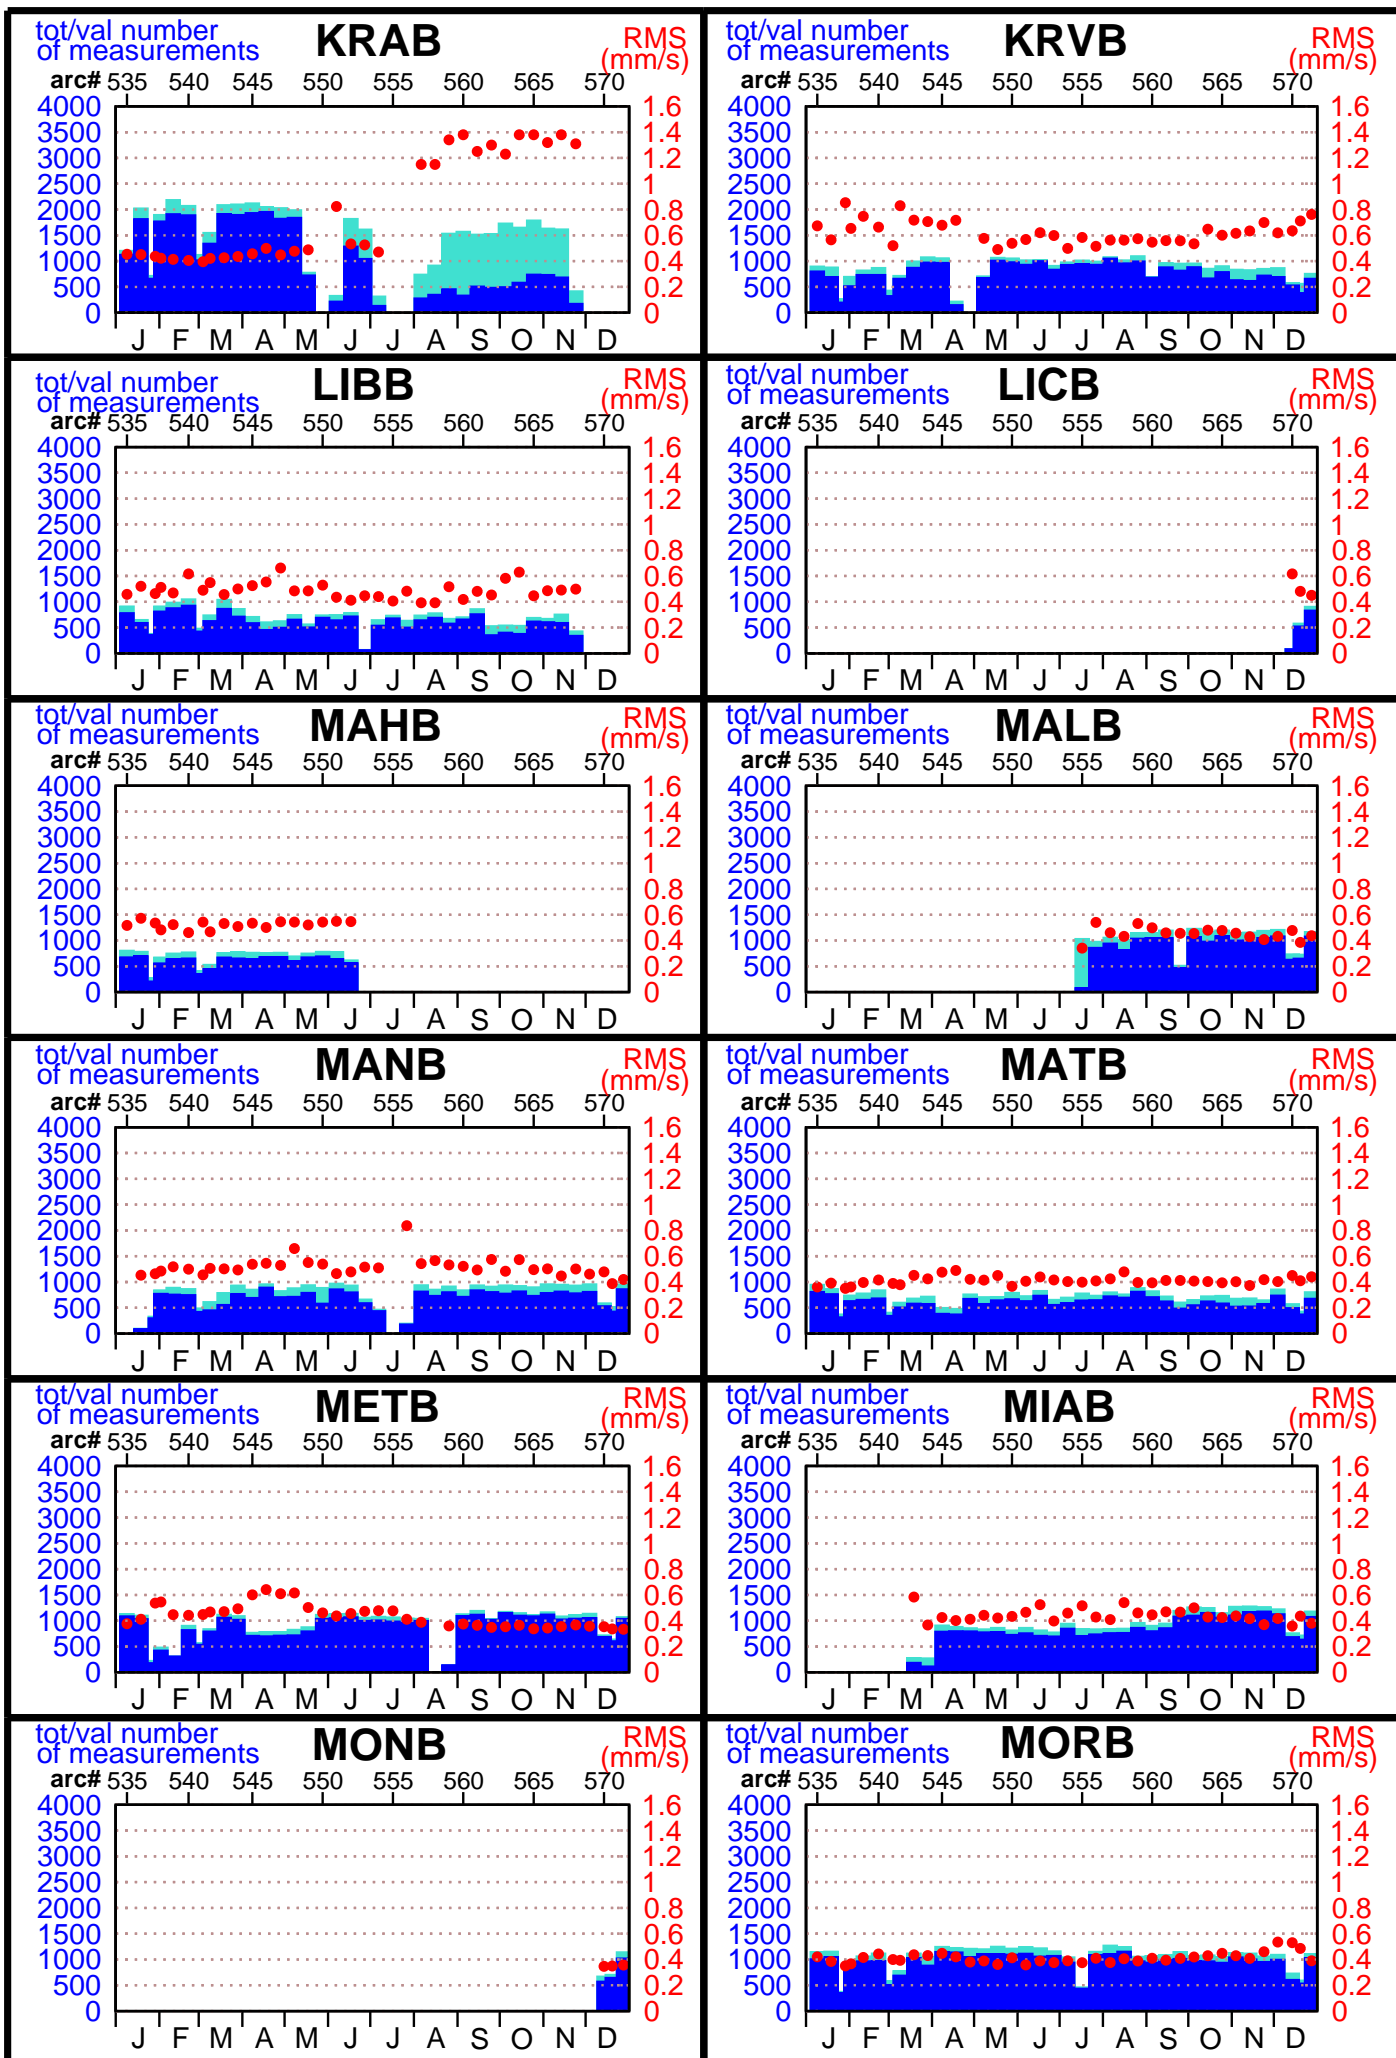

# 2005 - SPOT2 POE statistics

# 2005 - SPOT2 POE statistics

(2/5)

# 2005 - SPOT2 POE statistics

( 3 / 5 )