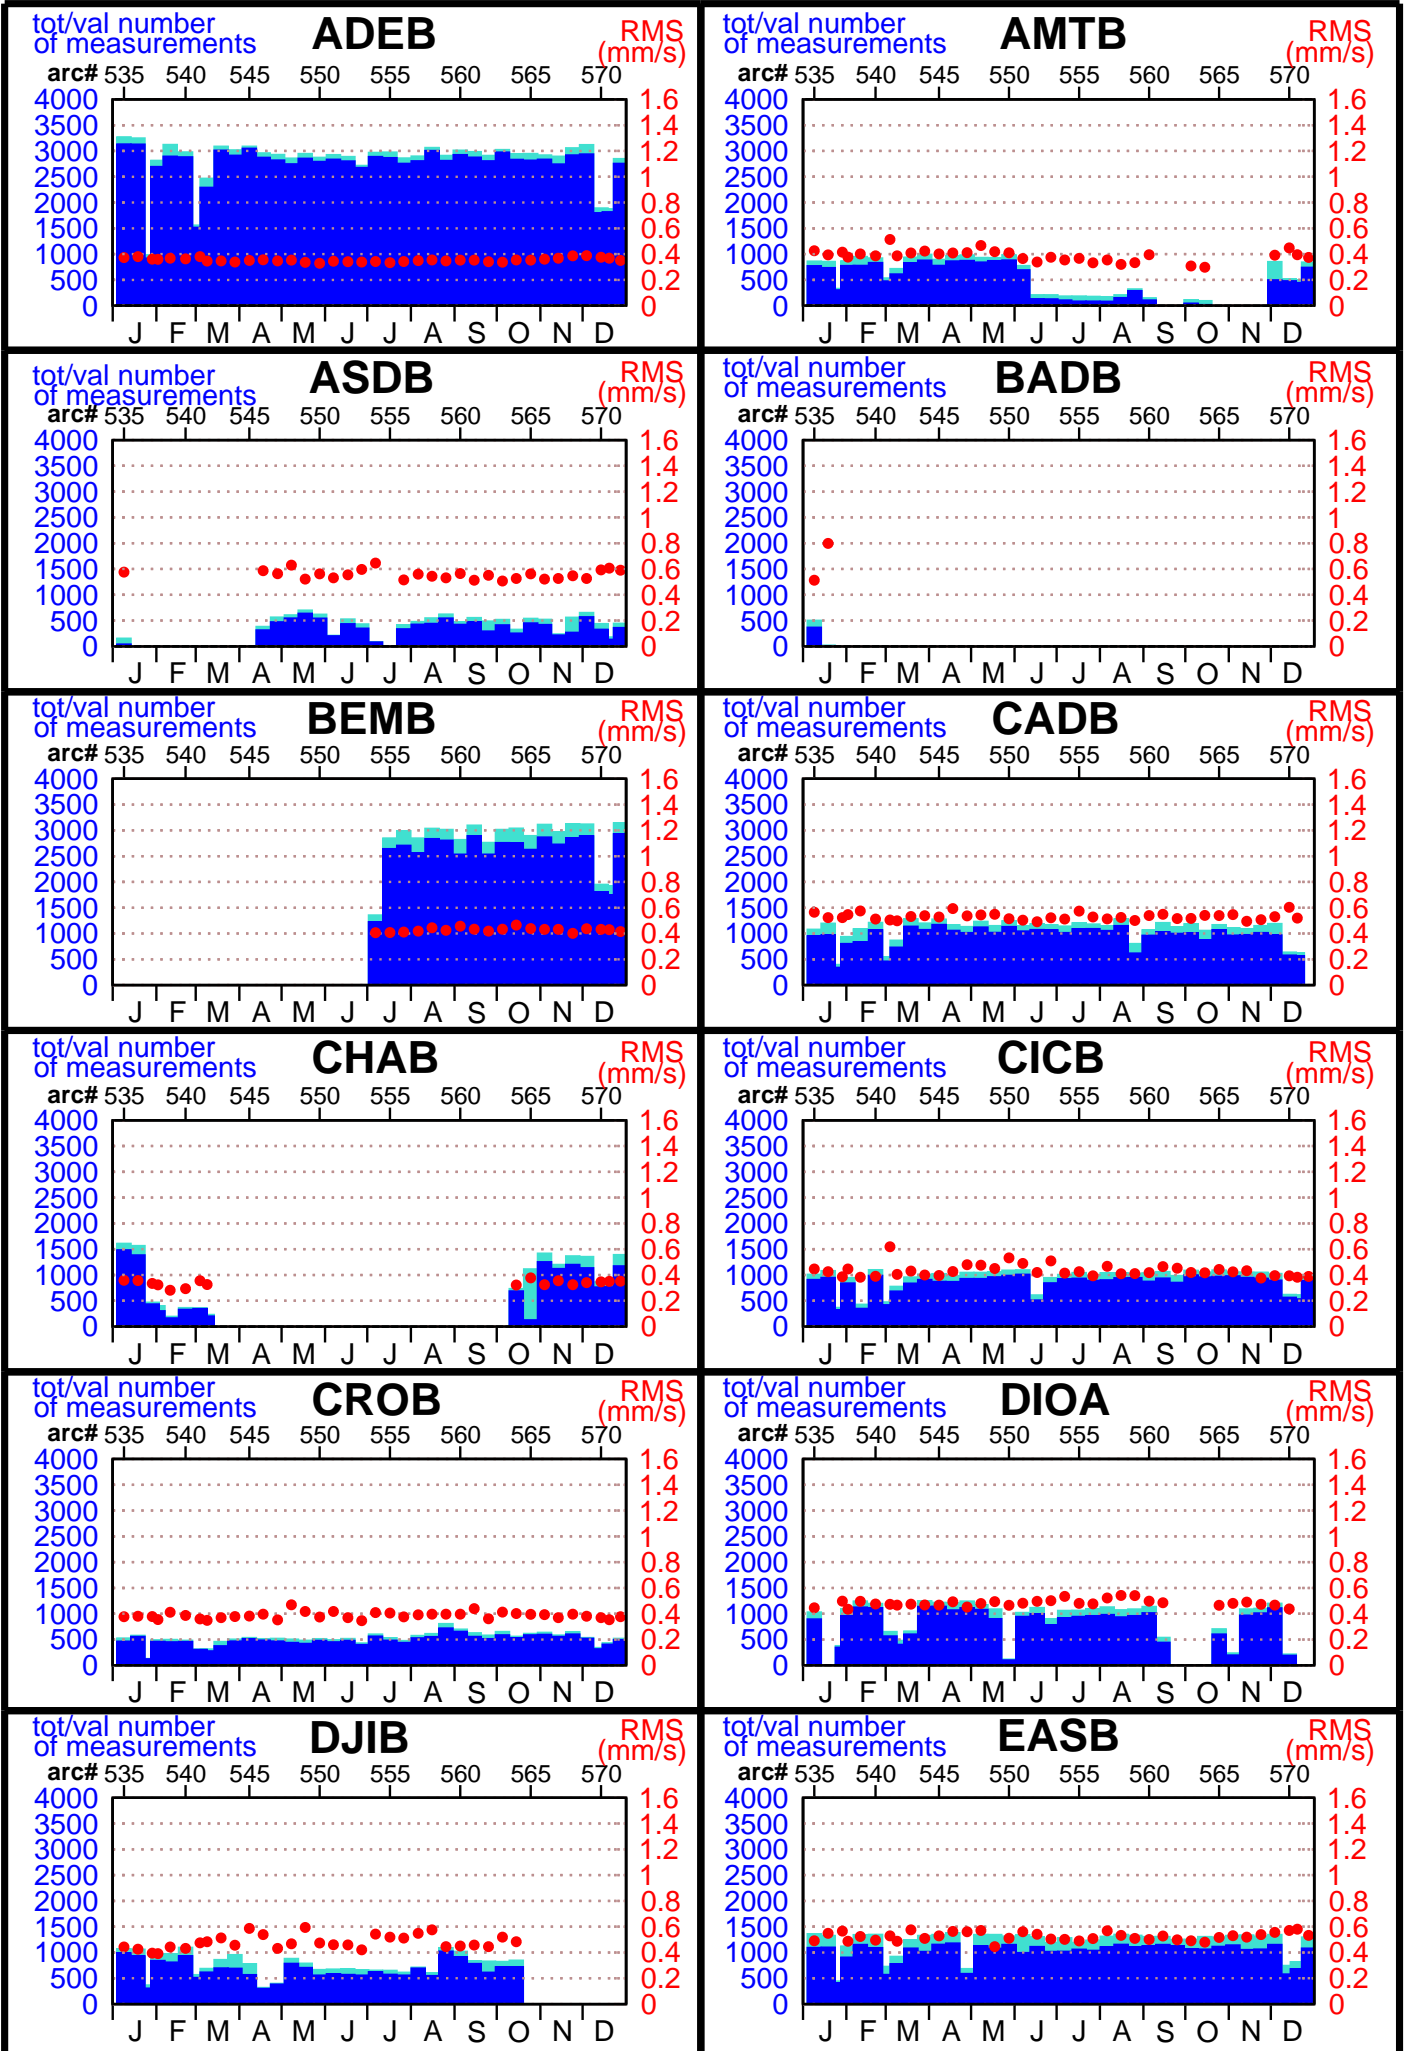

# 2005 - SPOT2 POE statistics

# 2005 - SPOT2 POE statistics

(2/5)

# 2005 - SPOT2 POE statistics

( 3 / 5 )