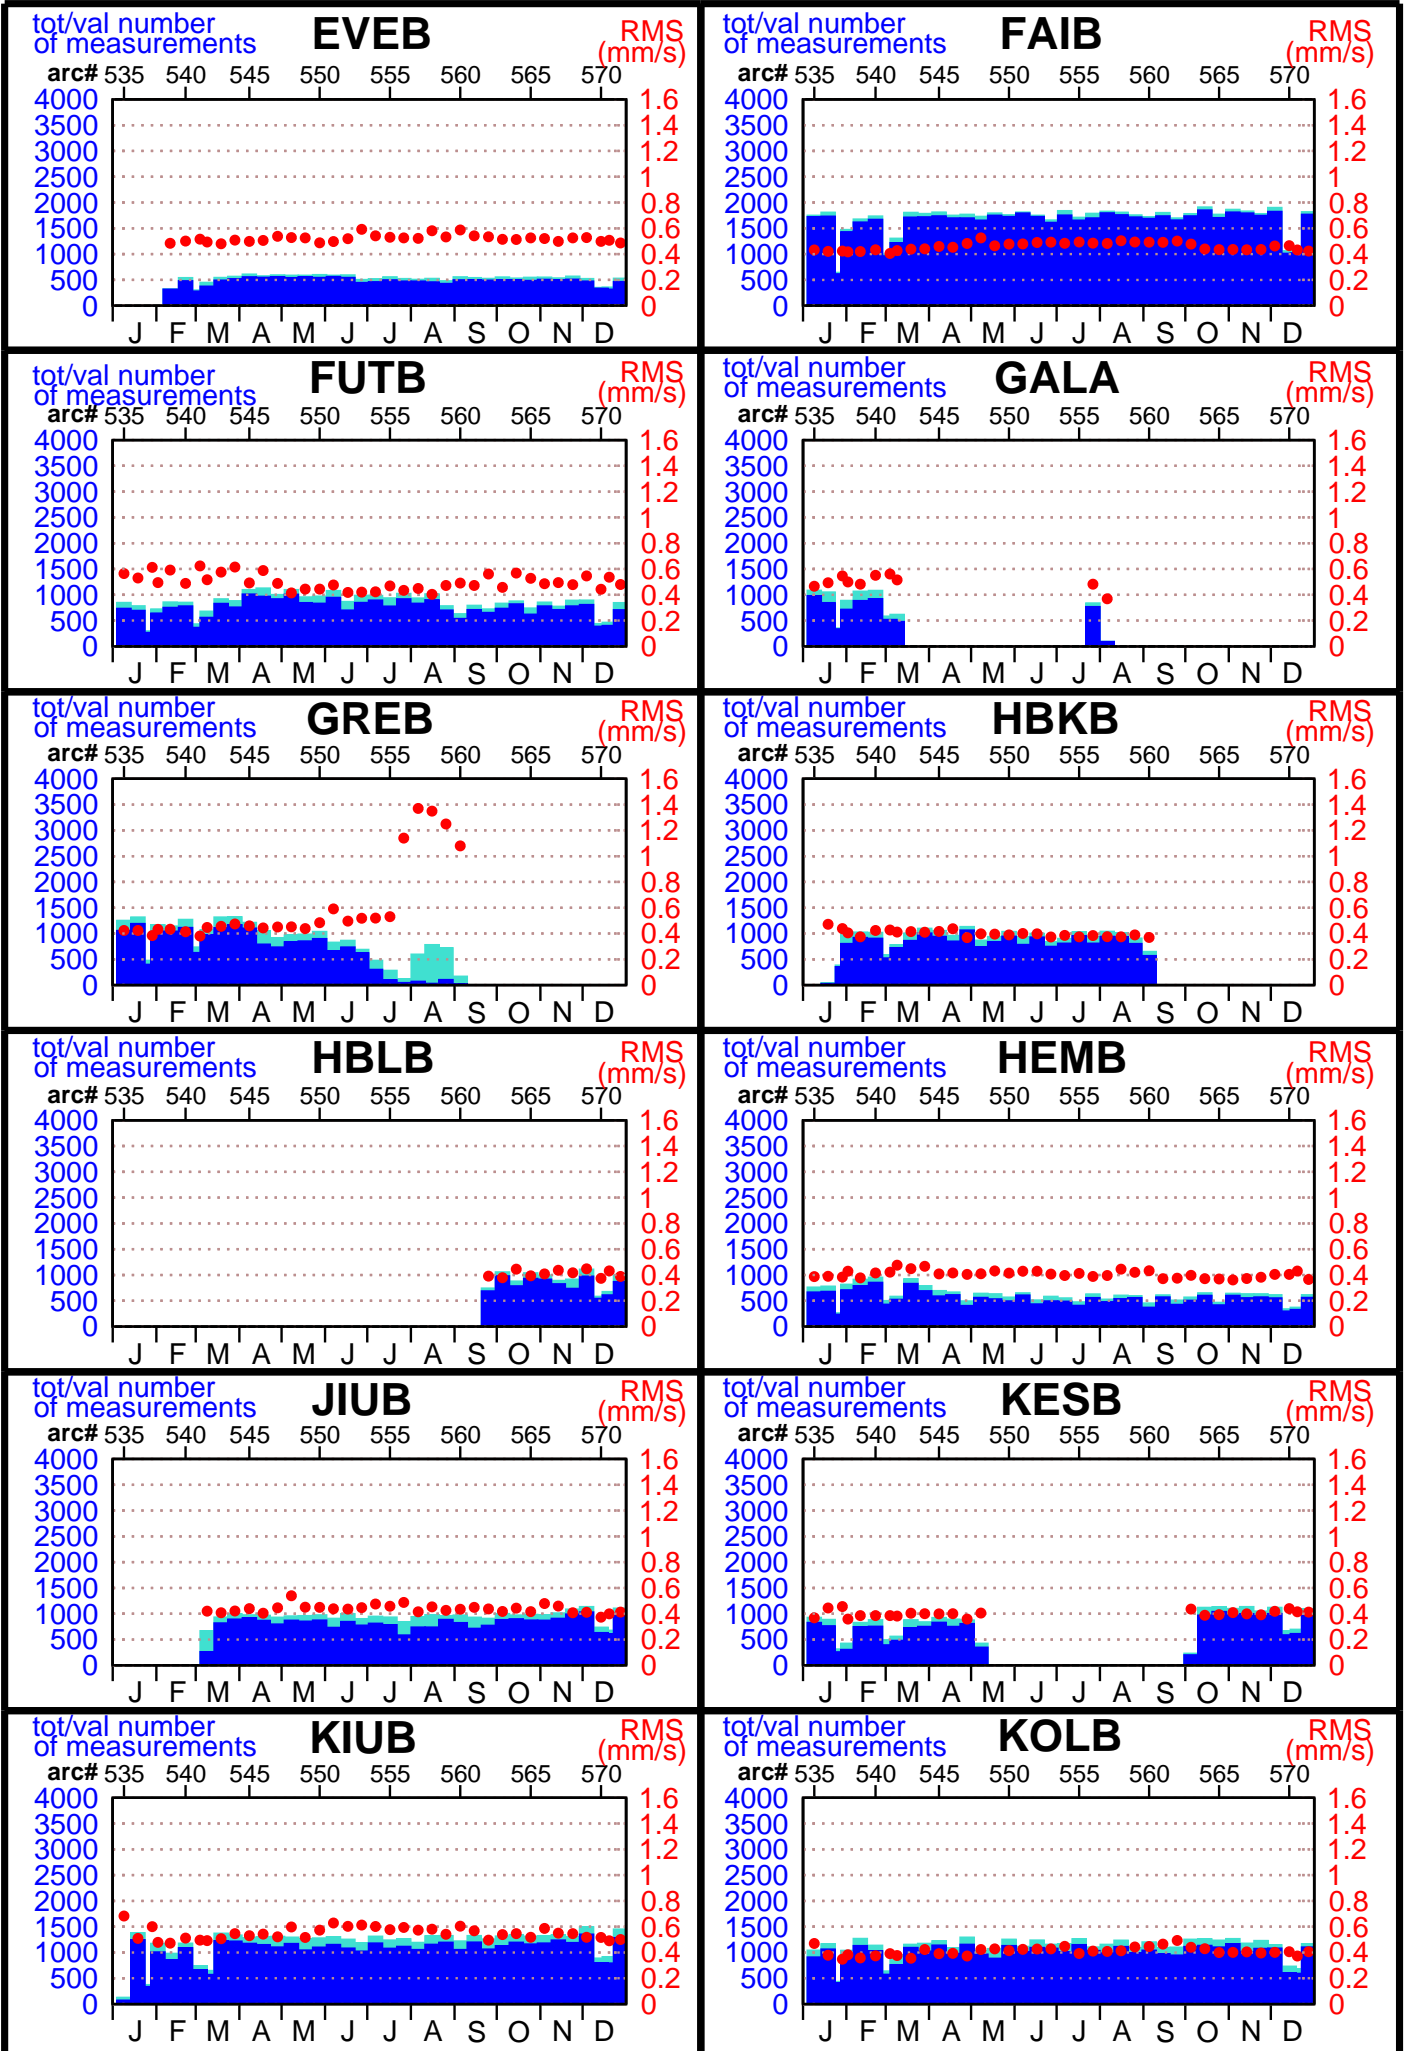

# 2005 - SPOT2 POE statistics

# 2005 - SPOT2 POE statistics

(2/5)

# 2005 - SPOT2 POE statistics

( 3 / 5 )