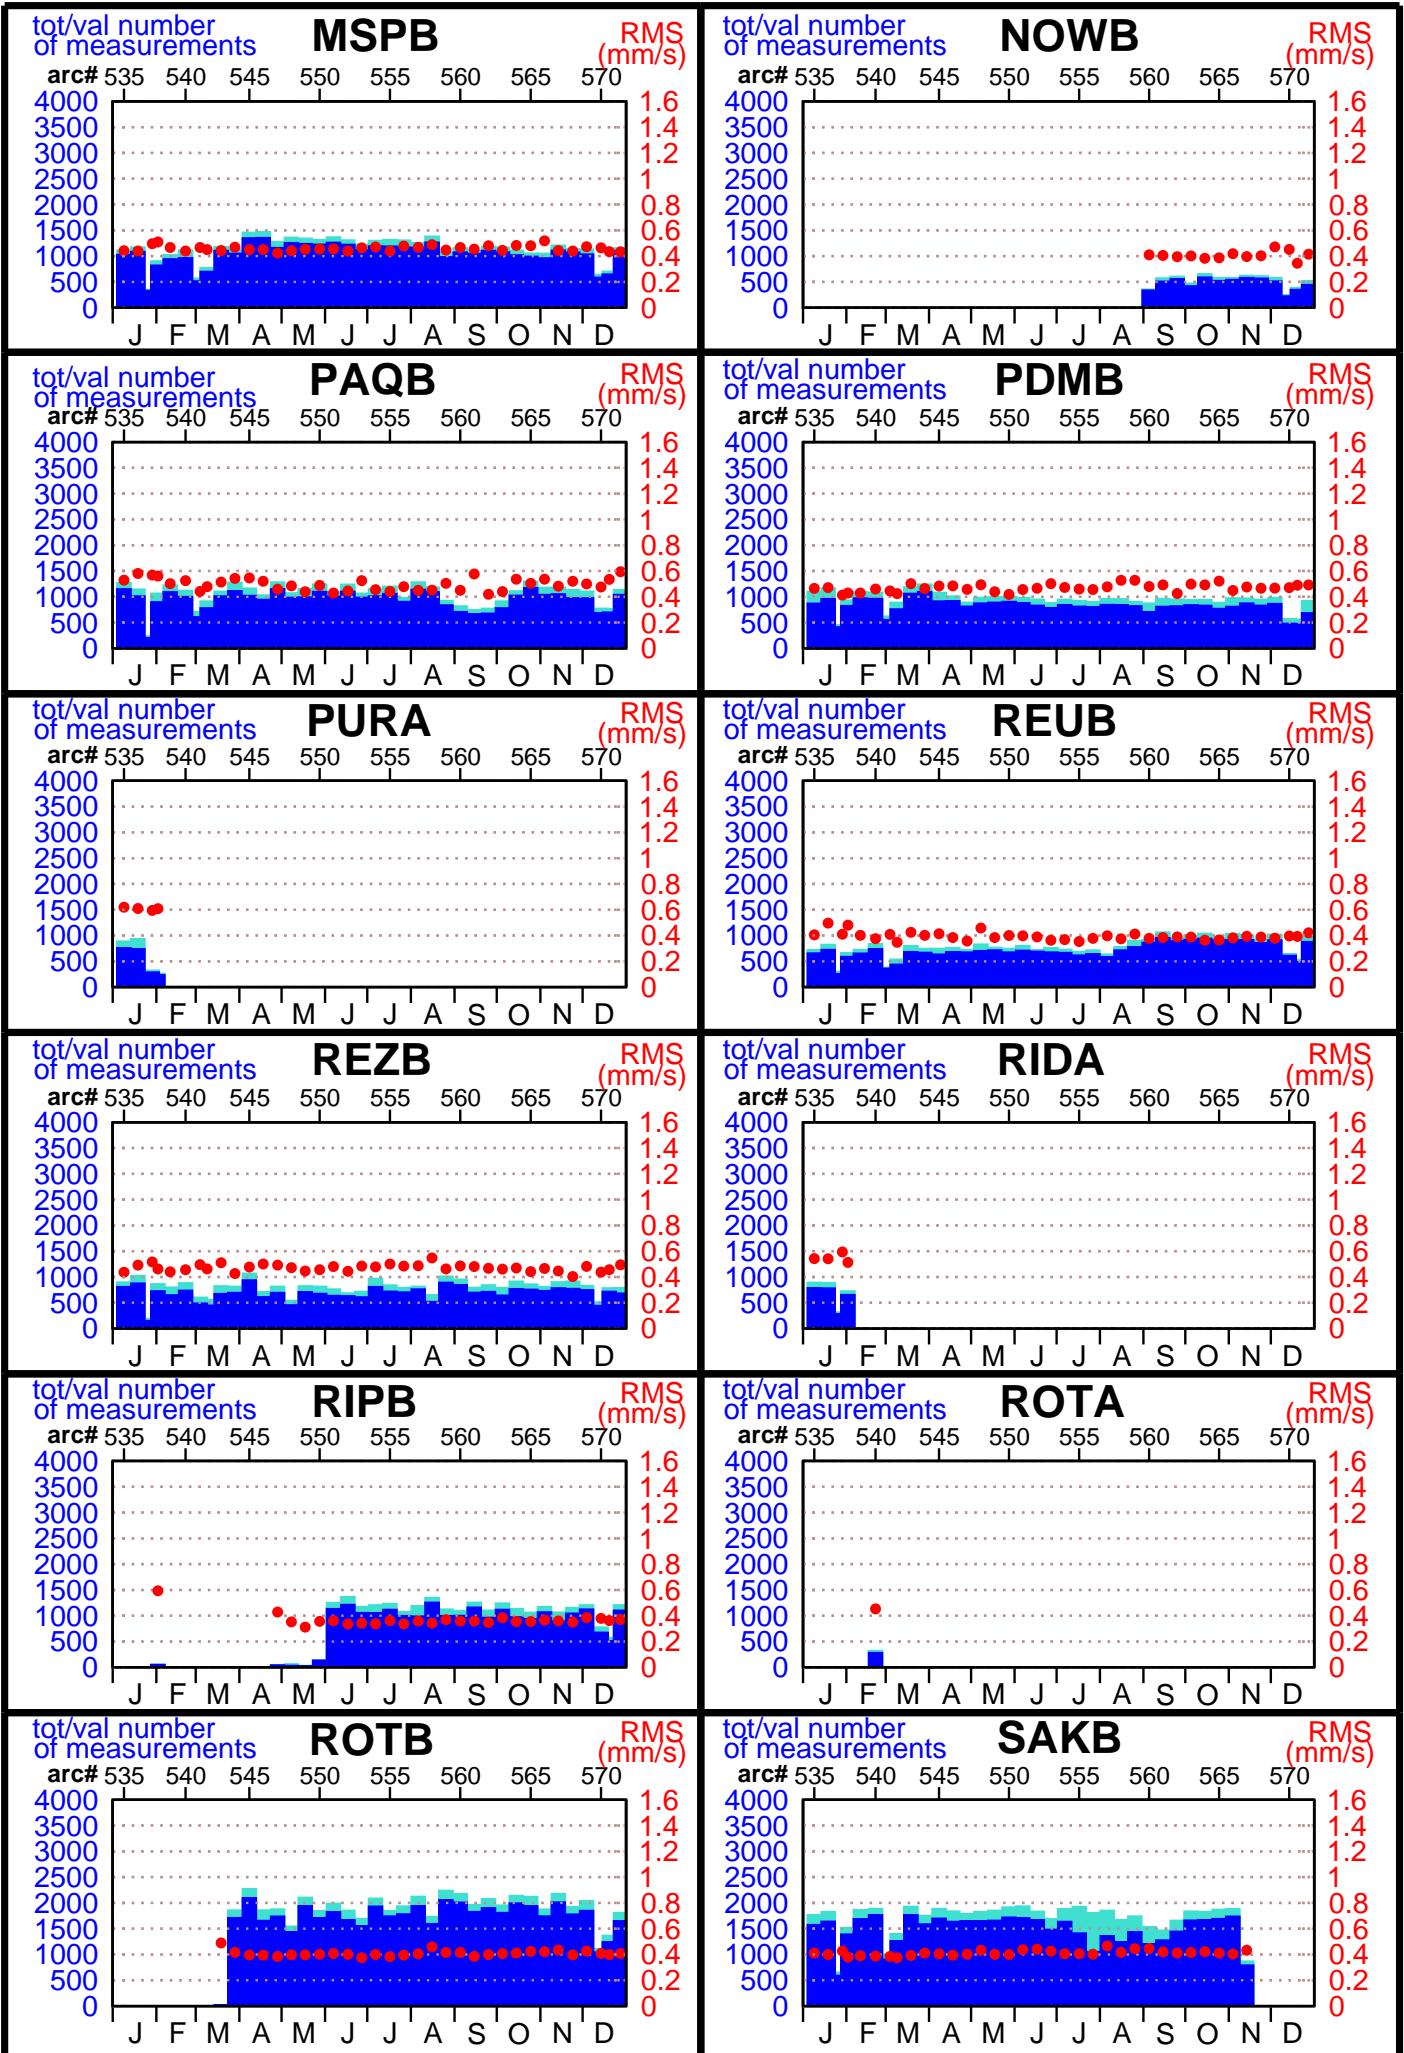

# 2005 - SPOT2 POE statistics

# 2005 - SPOT2 POE statistics

(2/5)

# 2005 - SPOT2 POE statistics

( 3 / 5 )