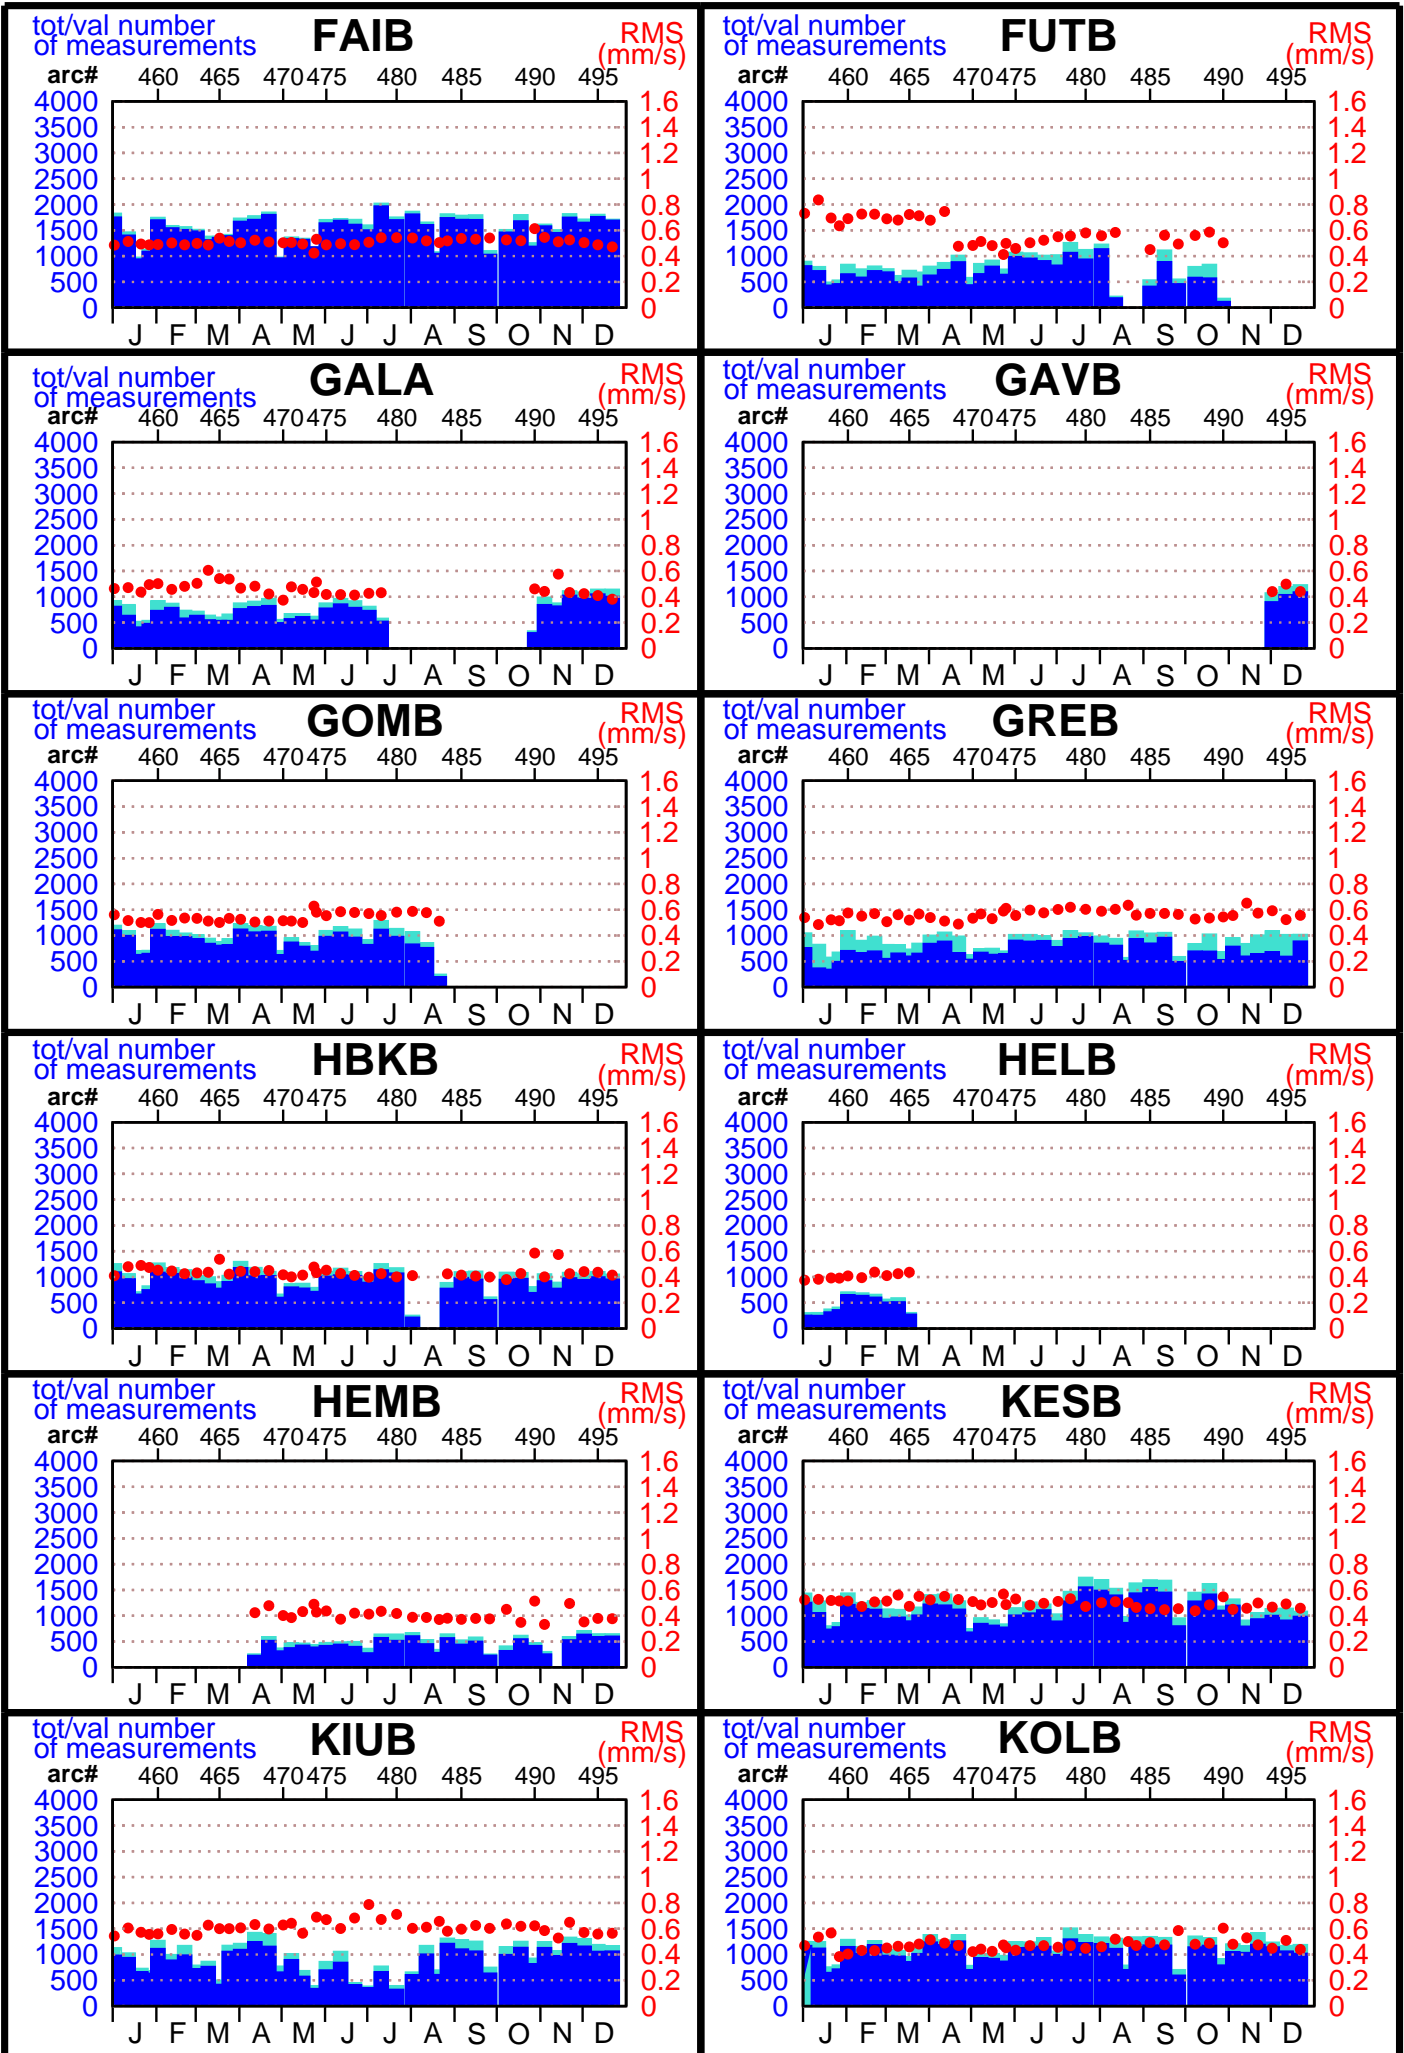

2003 - SPOT2 POE statistics

(1 / 5)

2003 - SPOT2 POE statistics

2003 - SPOT2 POE statistics