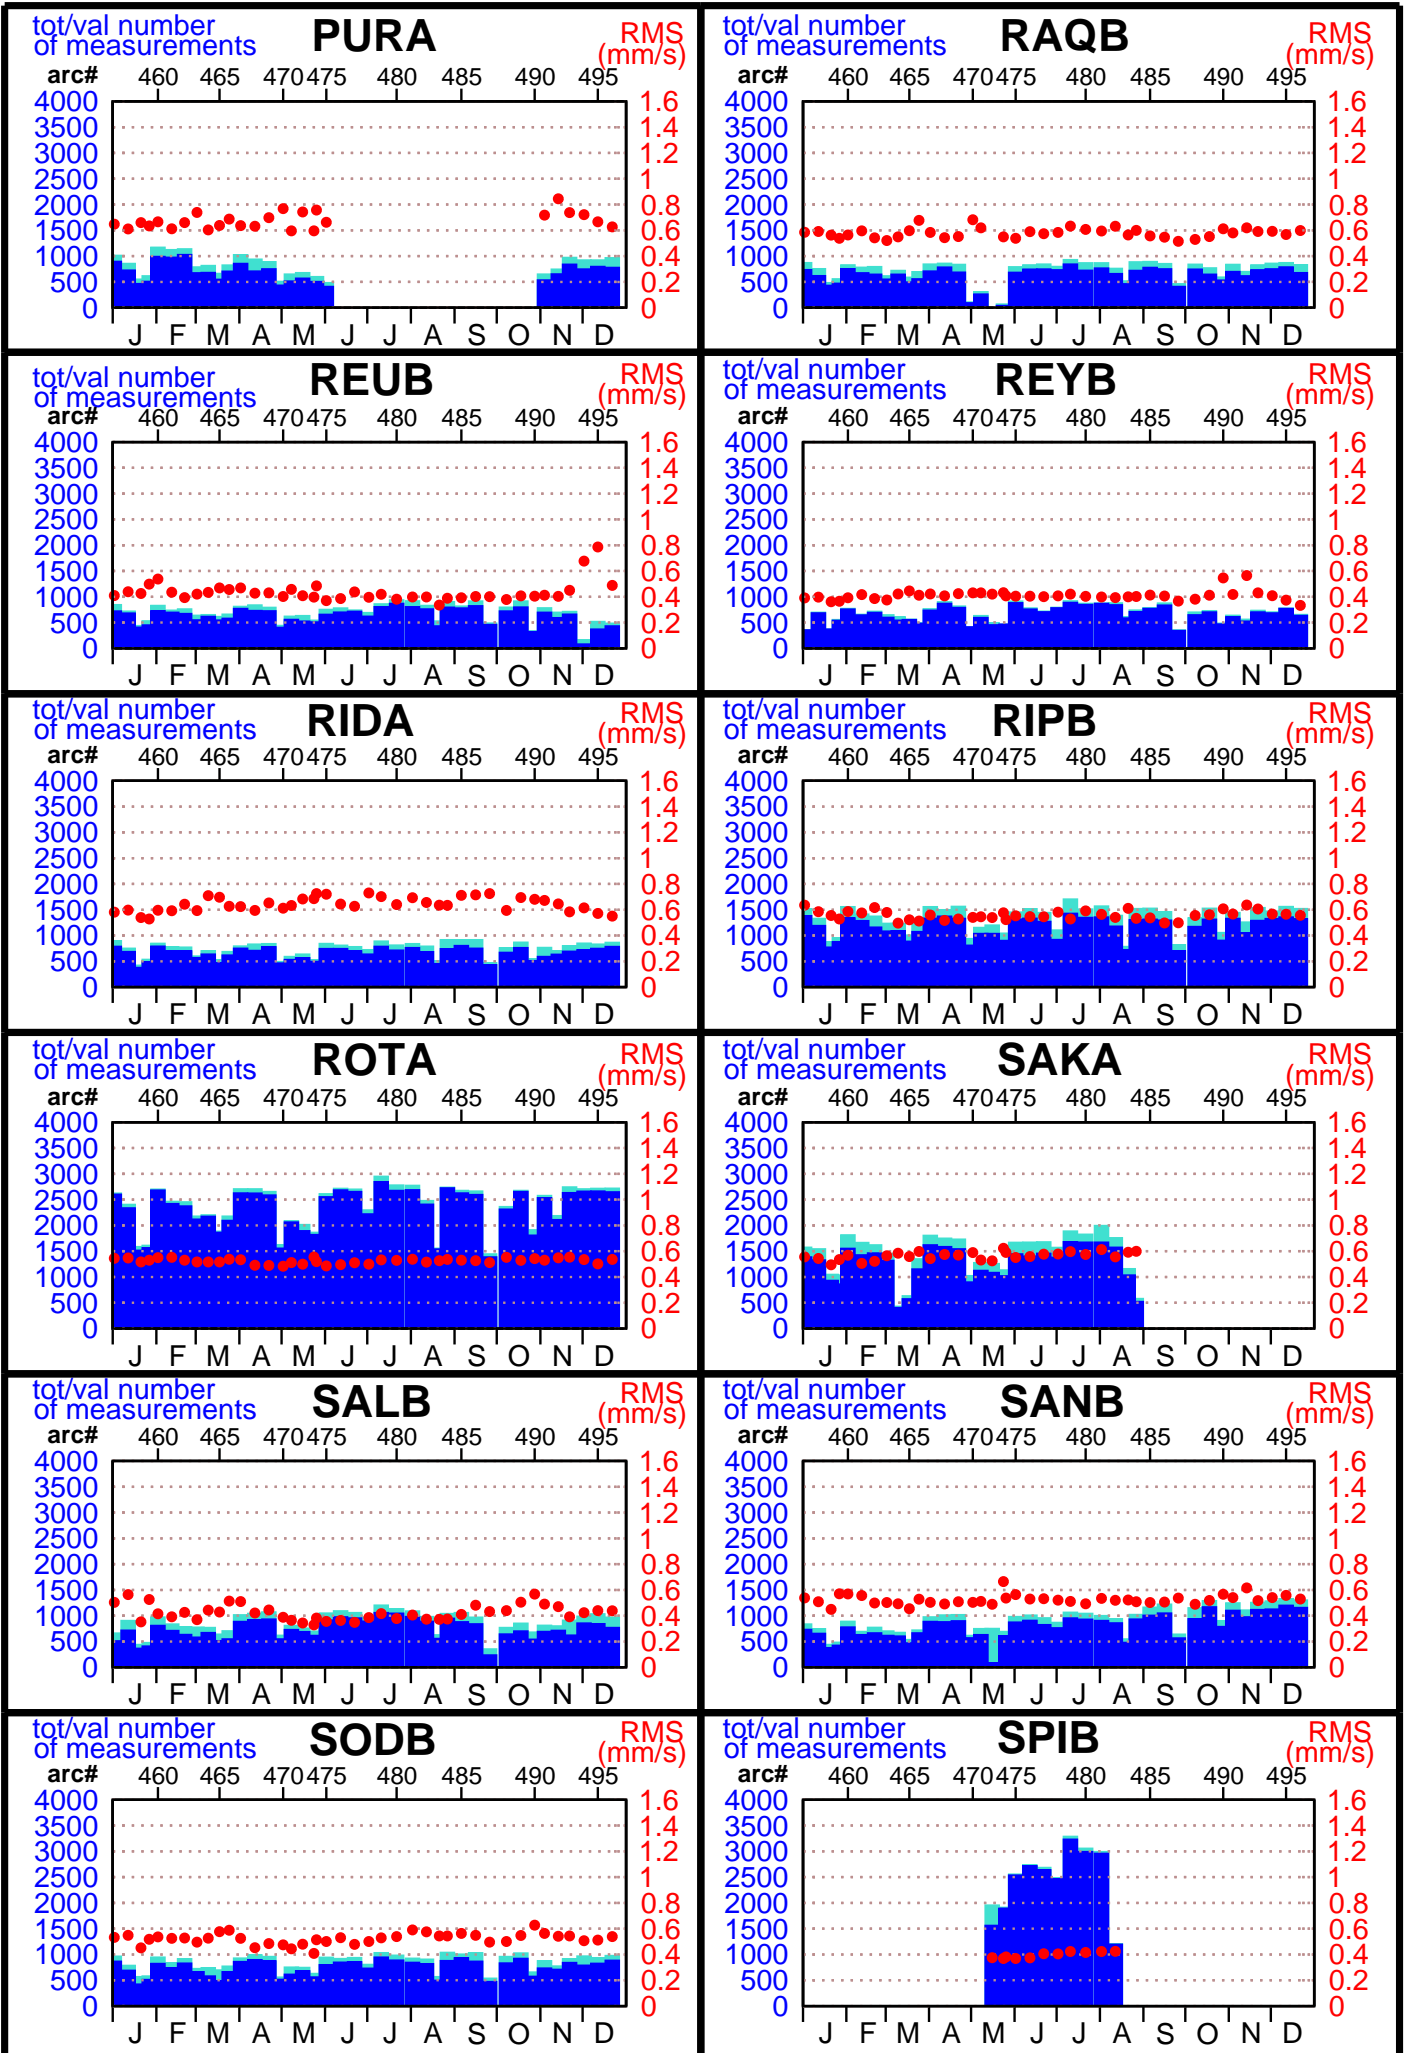

2003 - SPOT2 POE statistics

(1 / 5)

2003 - SPOT2 POE statistics

2003 - SPOT2 POE statistics