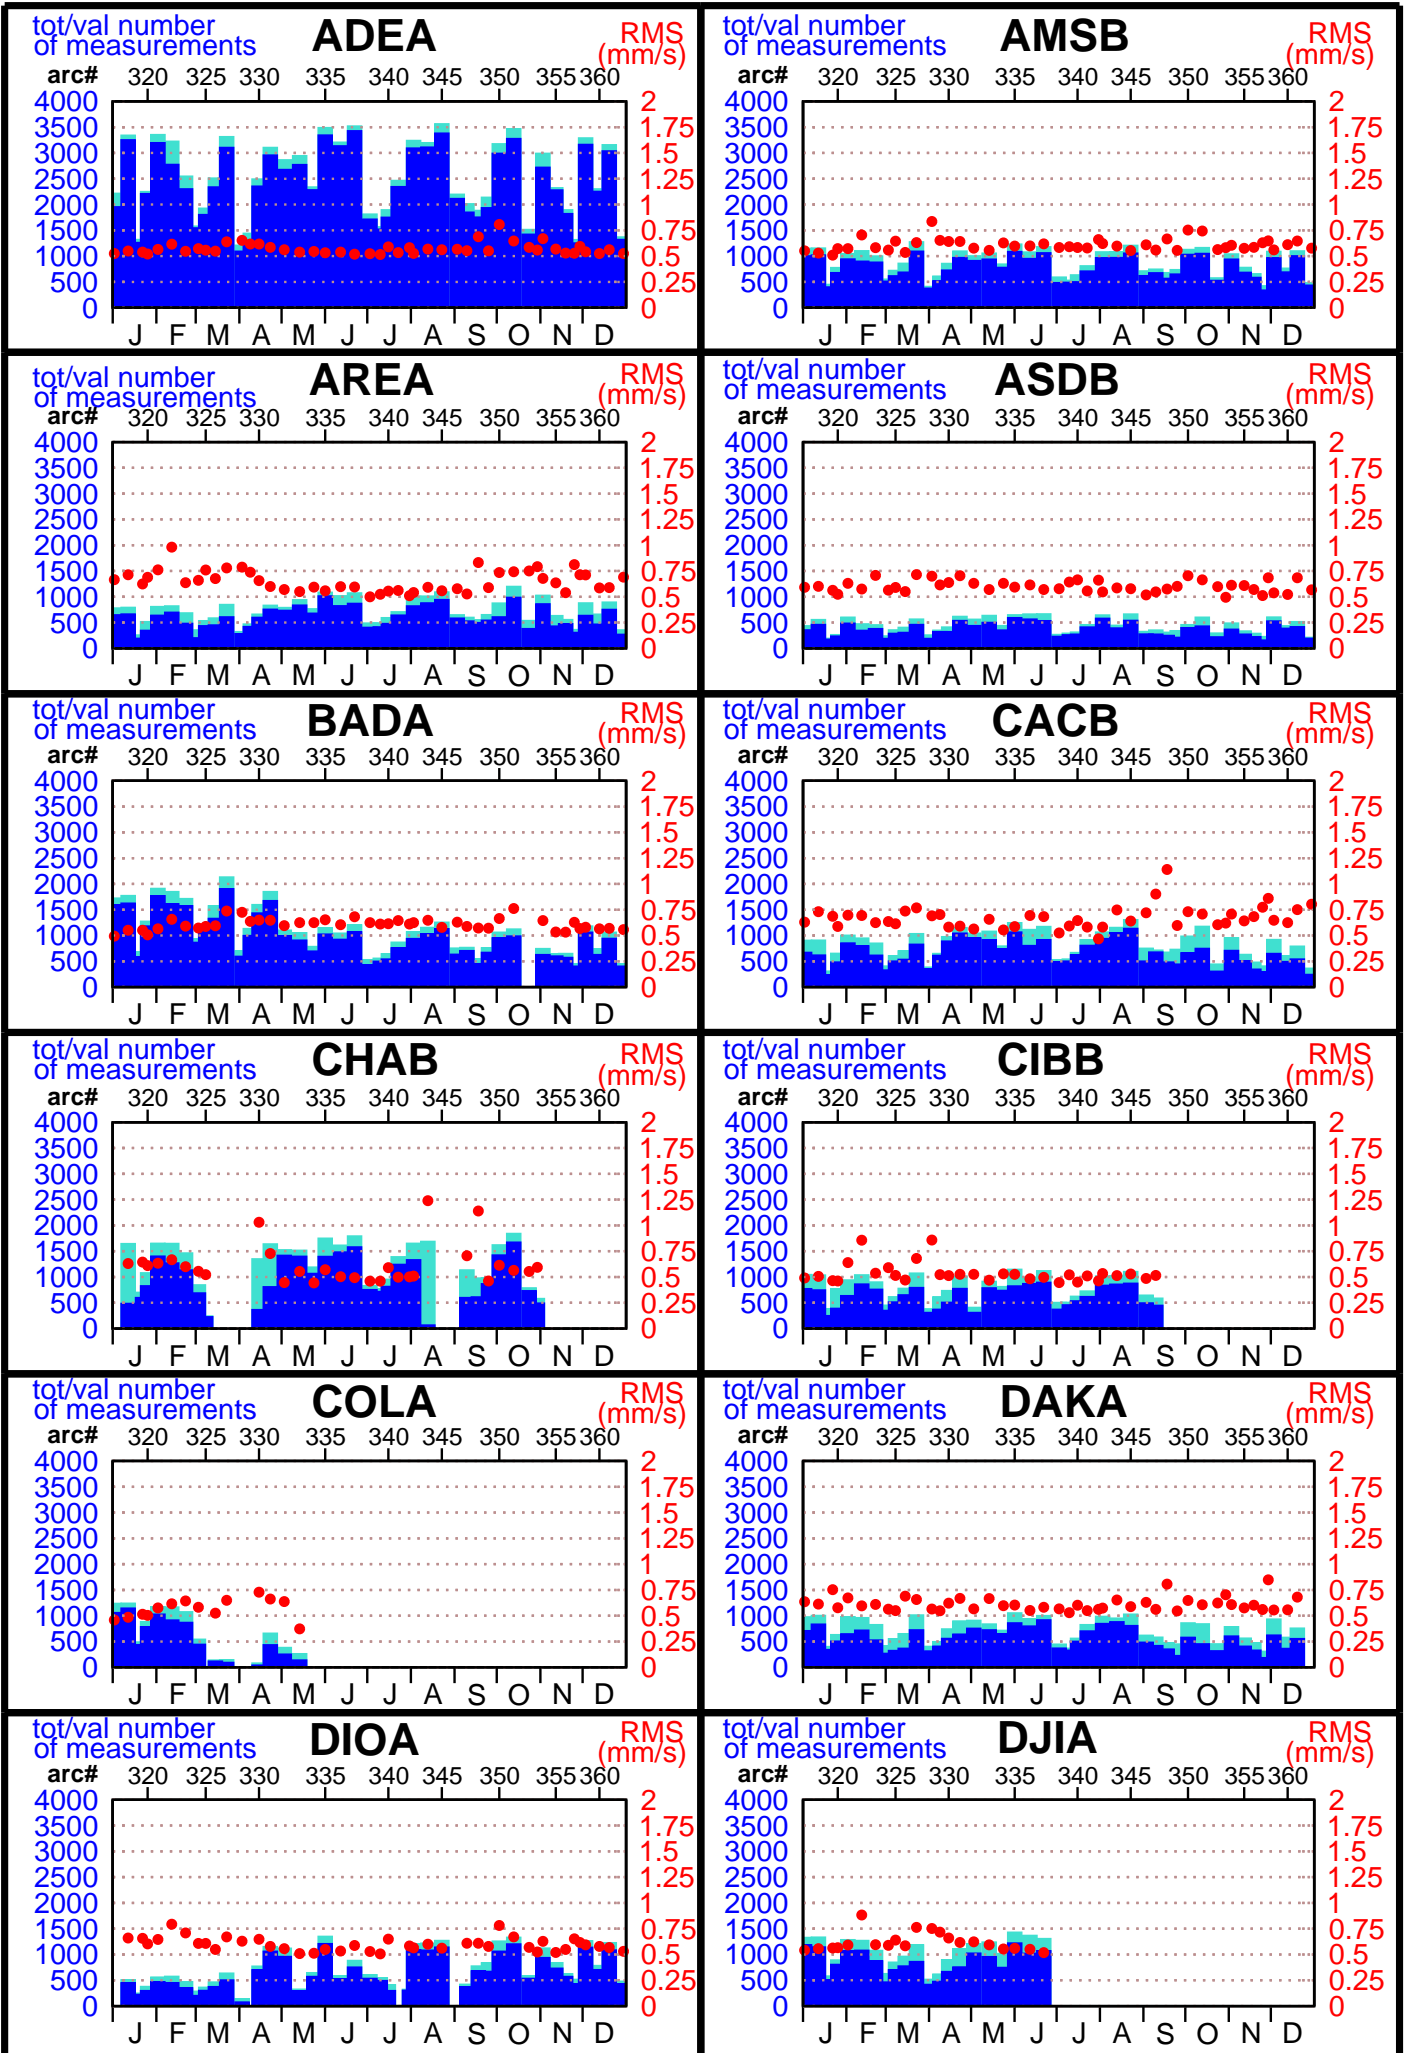

2000 - SPOT2 POE statistics

(1 / 5)

2000 - SPOT2 POE statistics

2000 - SPOT2 POE statistics