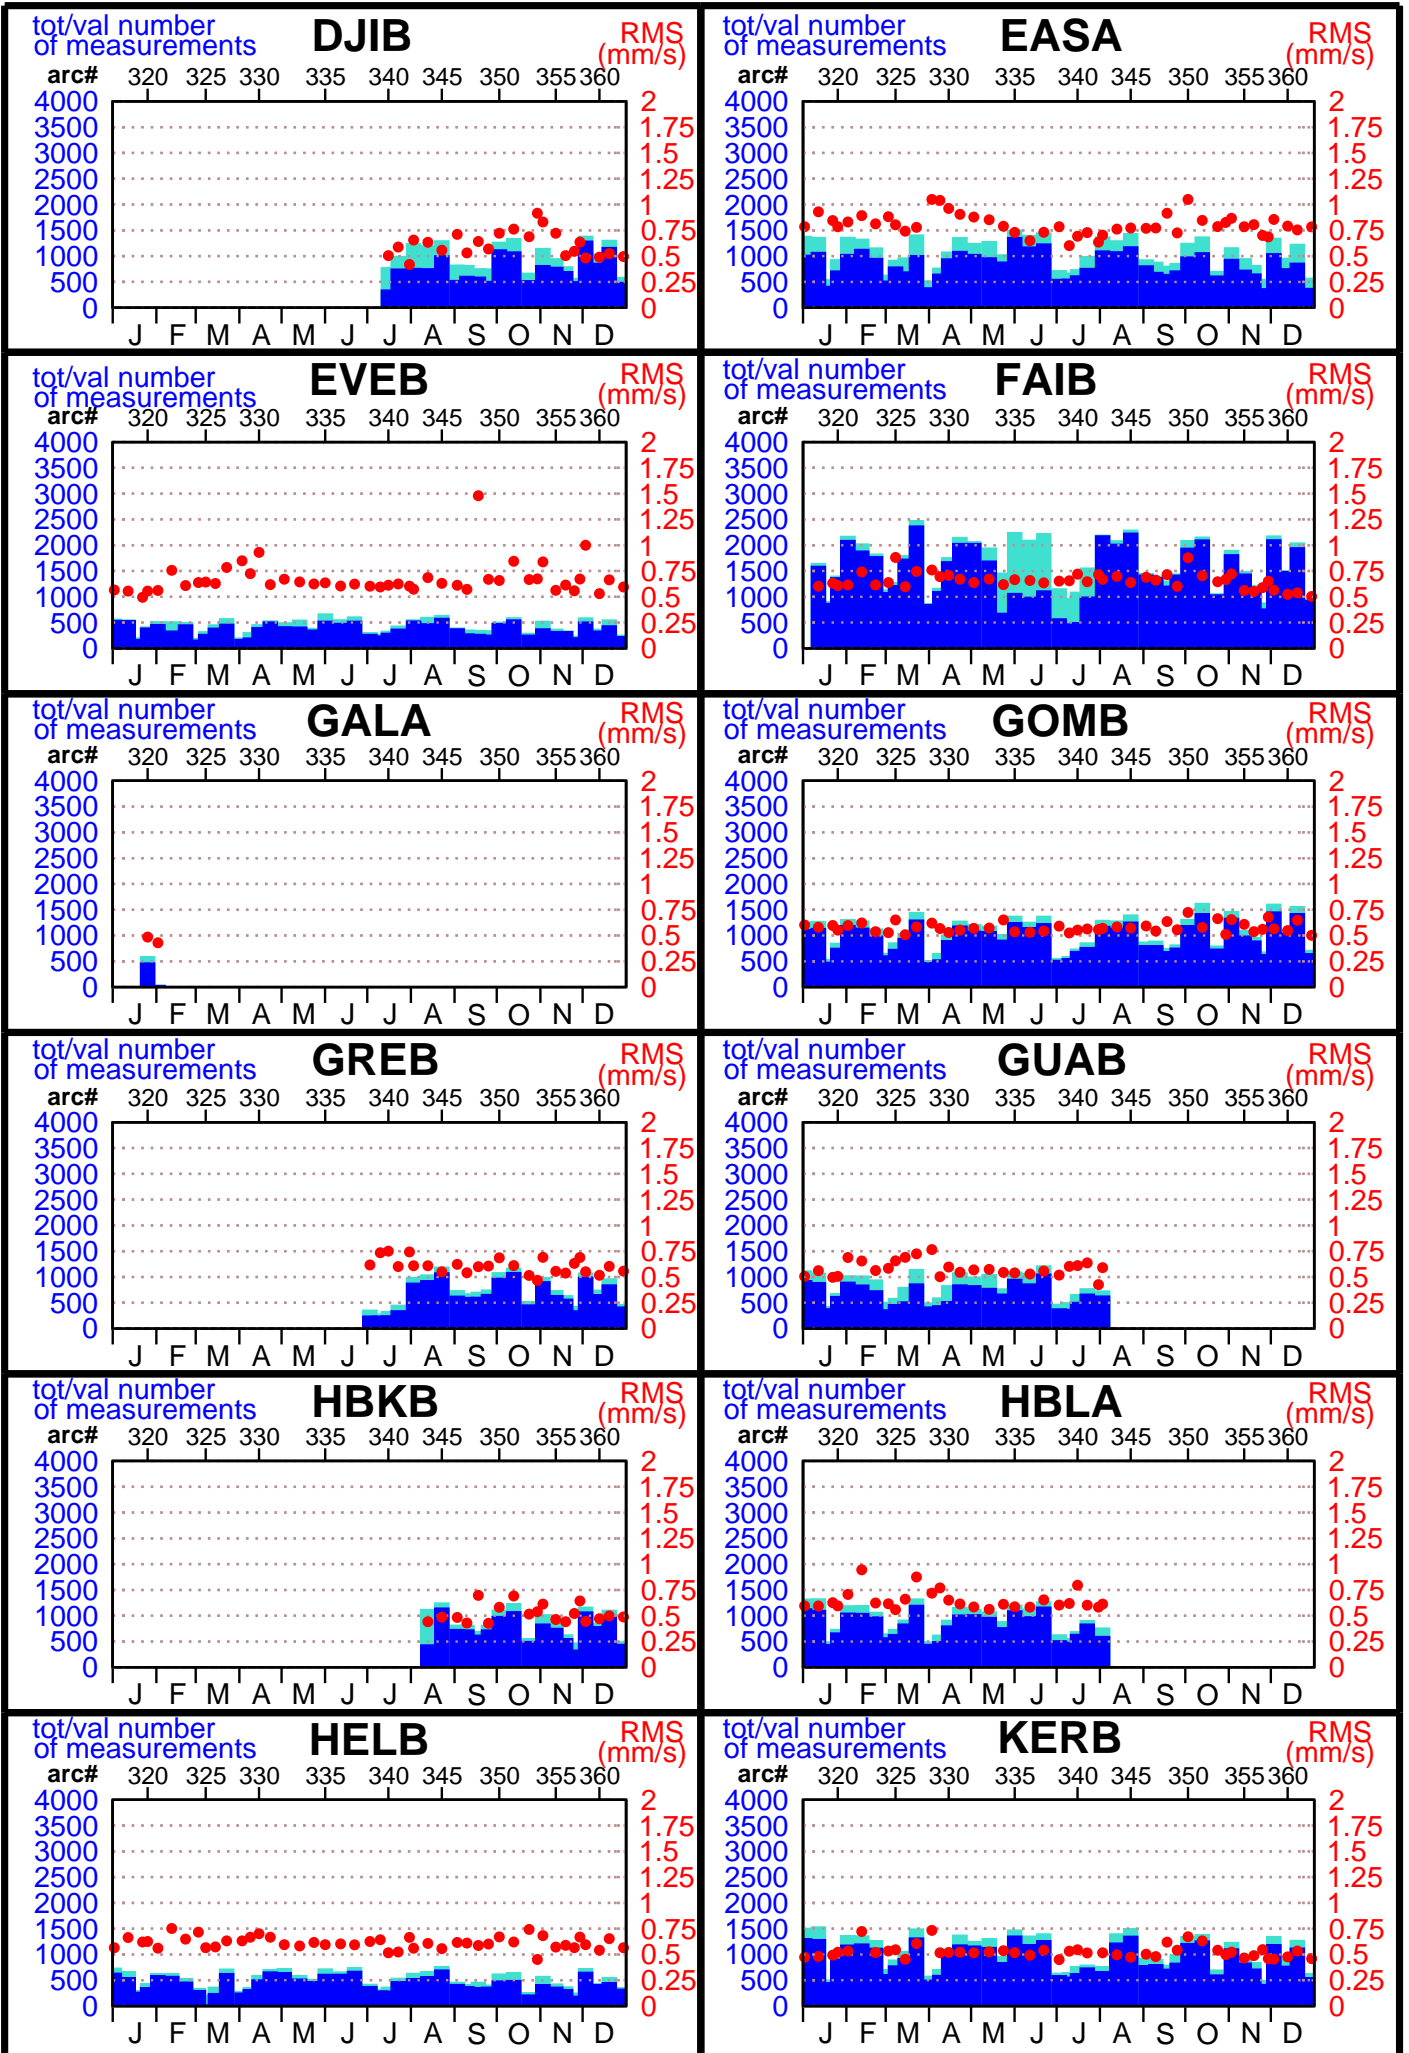

2000 - SPOT2 POE statistics

(1 / 5)

2000 - SPOT2 POE statistics

2000 - SPOT2 POE statistics