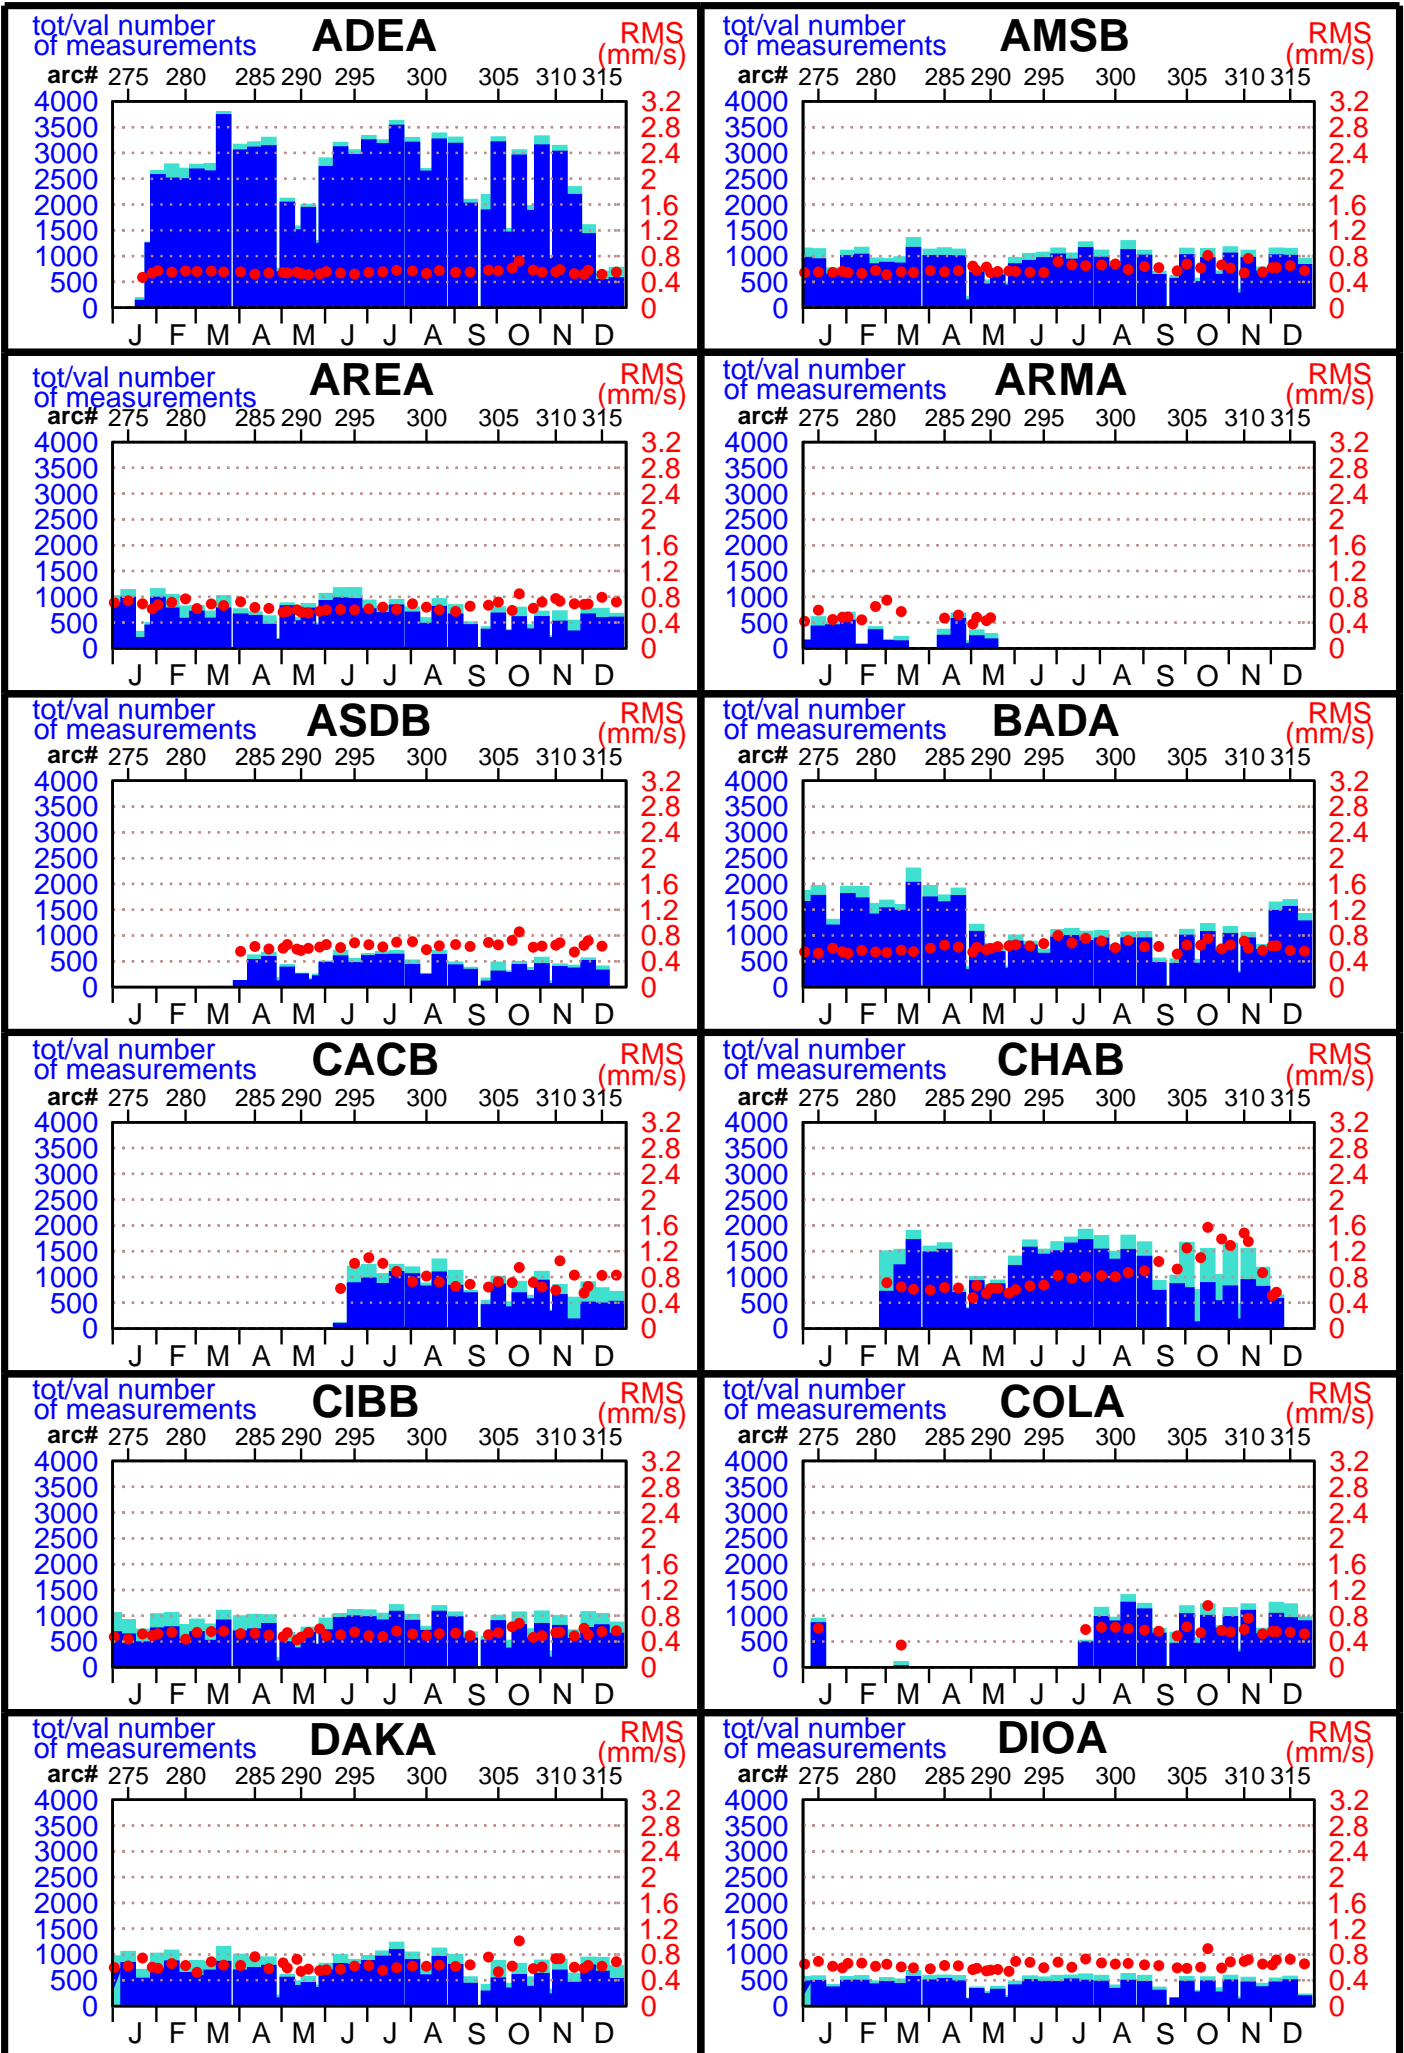

# 1999 - SPOT2 POE statistics

( 1 / 5 )

# 1999 - SPOT2 POE statistics

# 1999 - SPOT2 POE statistics

( 5 / 5 )