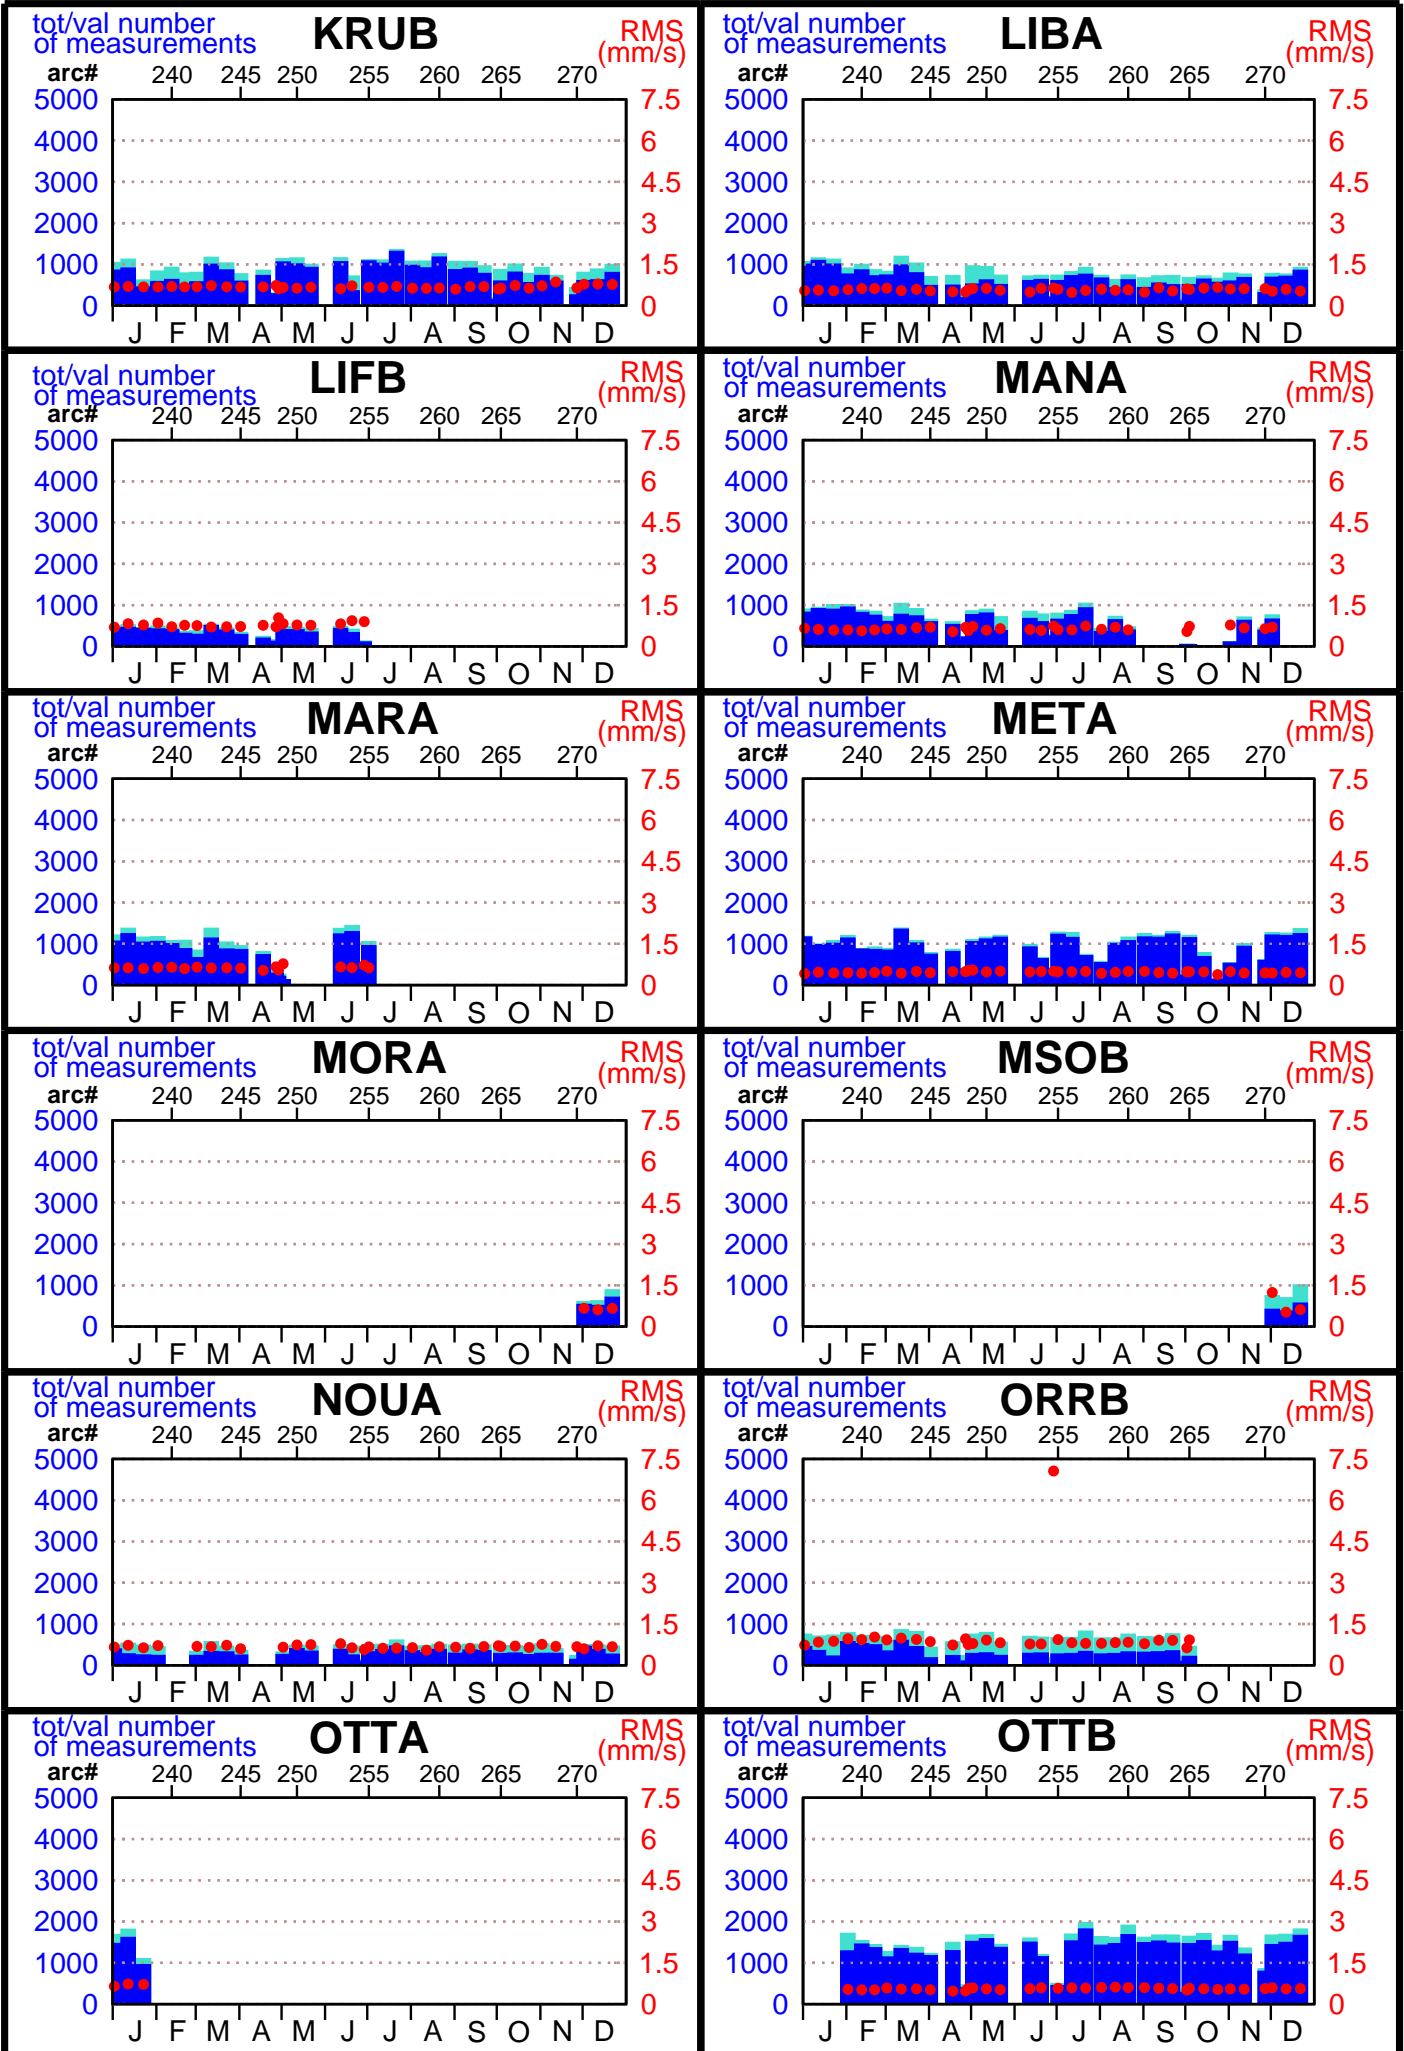

# 1998 - SPOT2 POE statistics

( 1 / 5 )

# 1998 - SPOT2 POE statistics

( 2 / 5 )

# 1998 - SPOT2 POE statistics

# 1998 - SPOT2 POE statistics

( 4 / 5 )