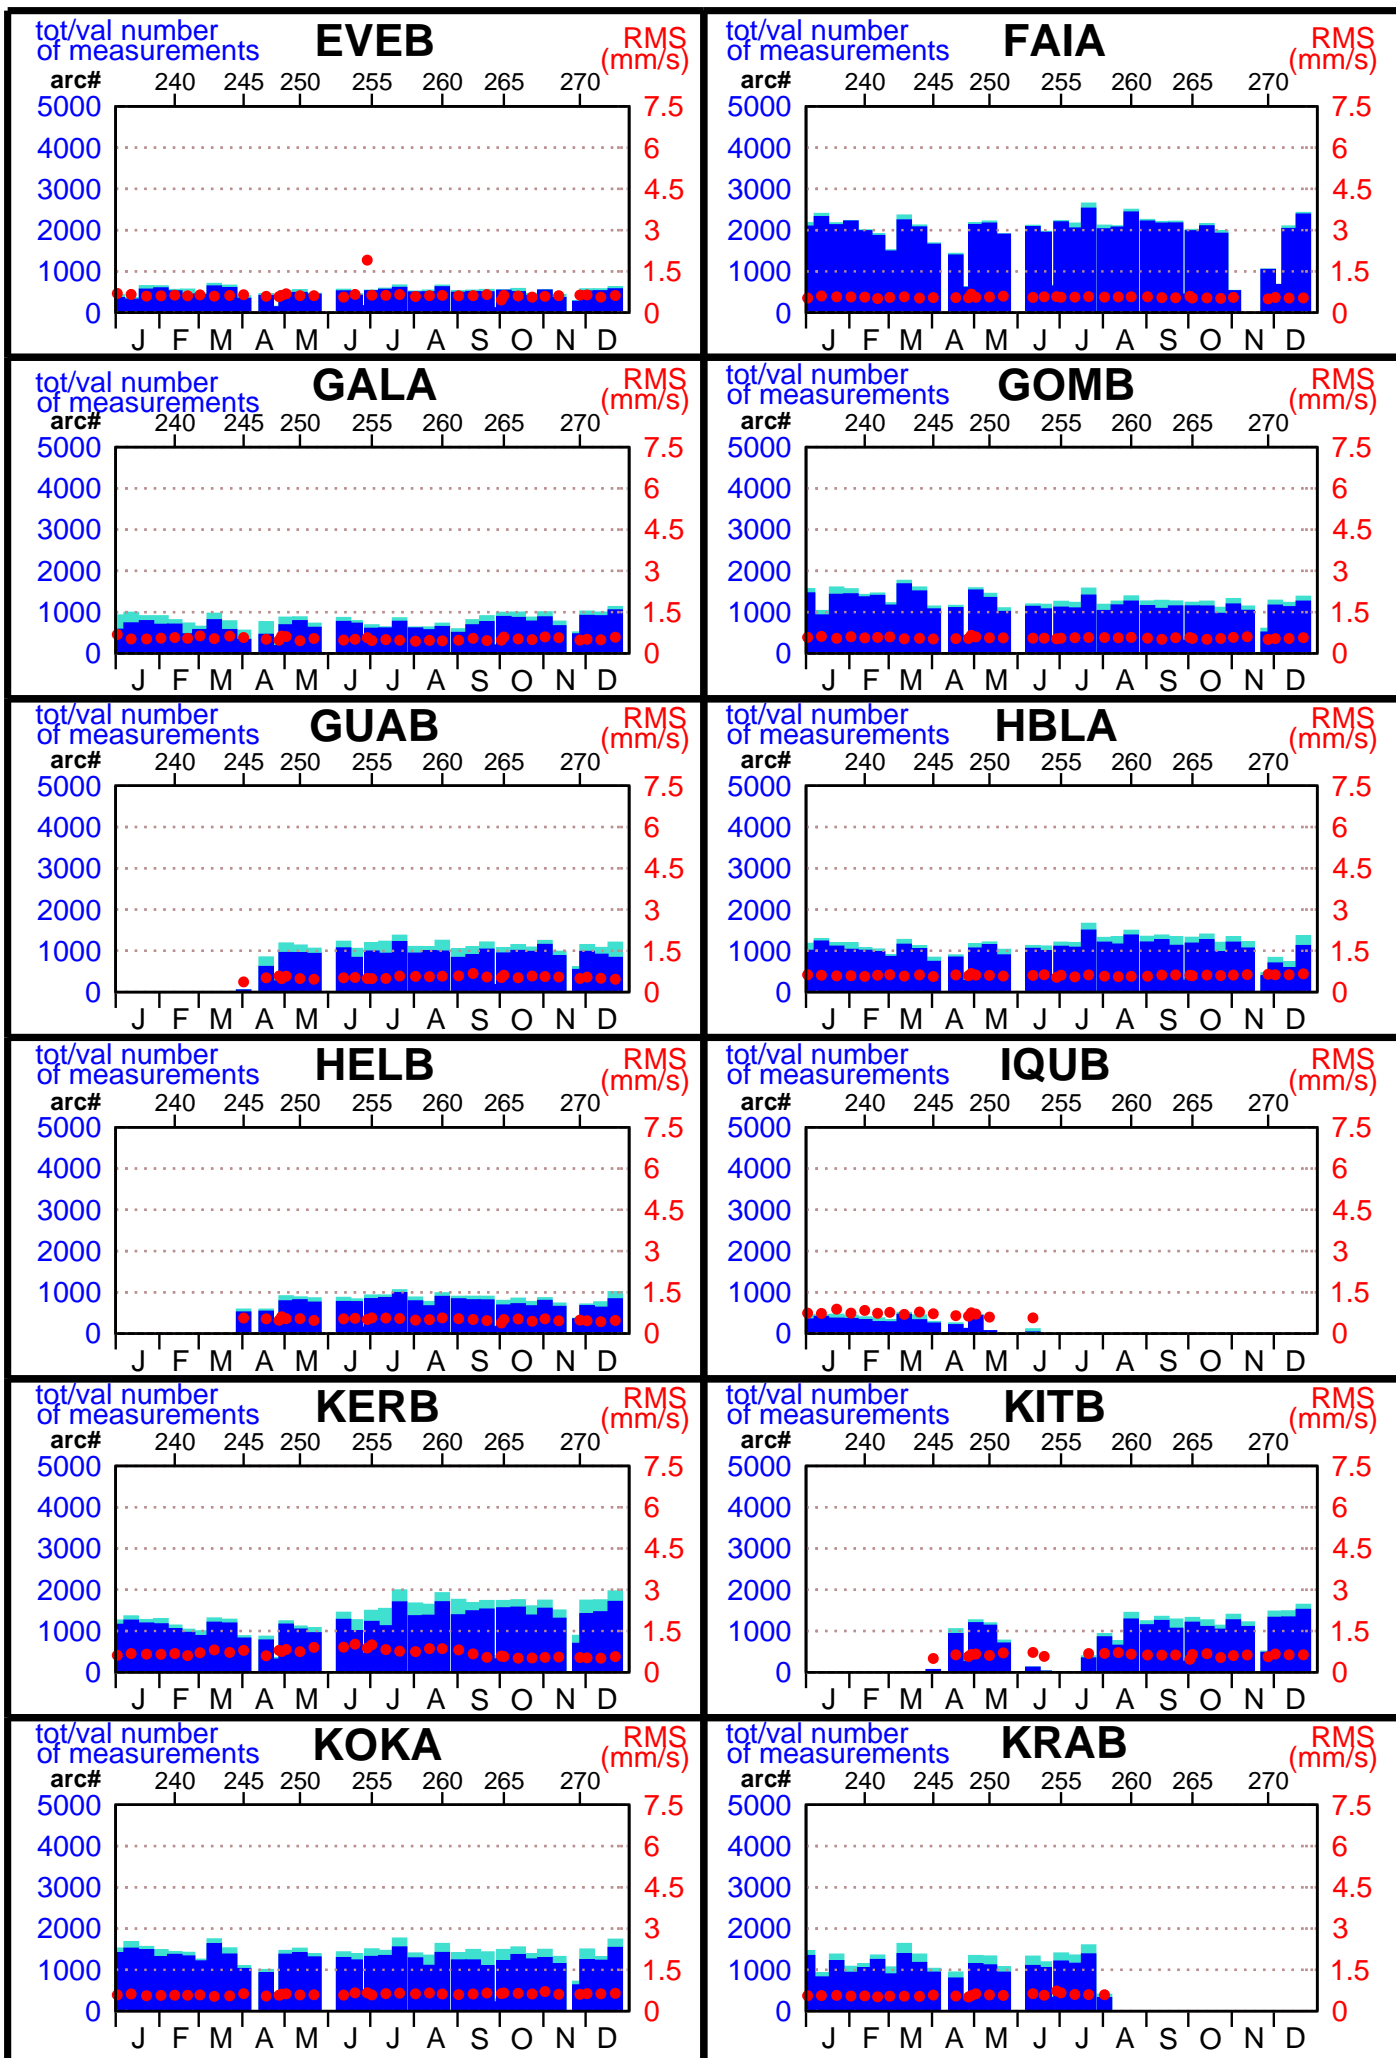

# 1998 - SPOT2 POE statistics

( 1 / 5 )

# 1998 - SPOT2 POE statistics

( 2 / 5 )

# 1998 - SPOT2 POE statistics

# 1998 - SPOT2 POE statistics

( 4 / 5 )