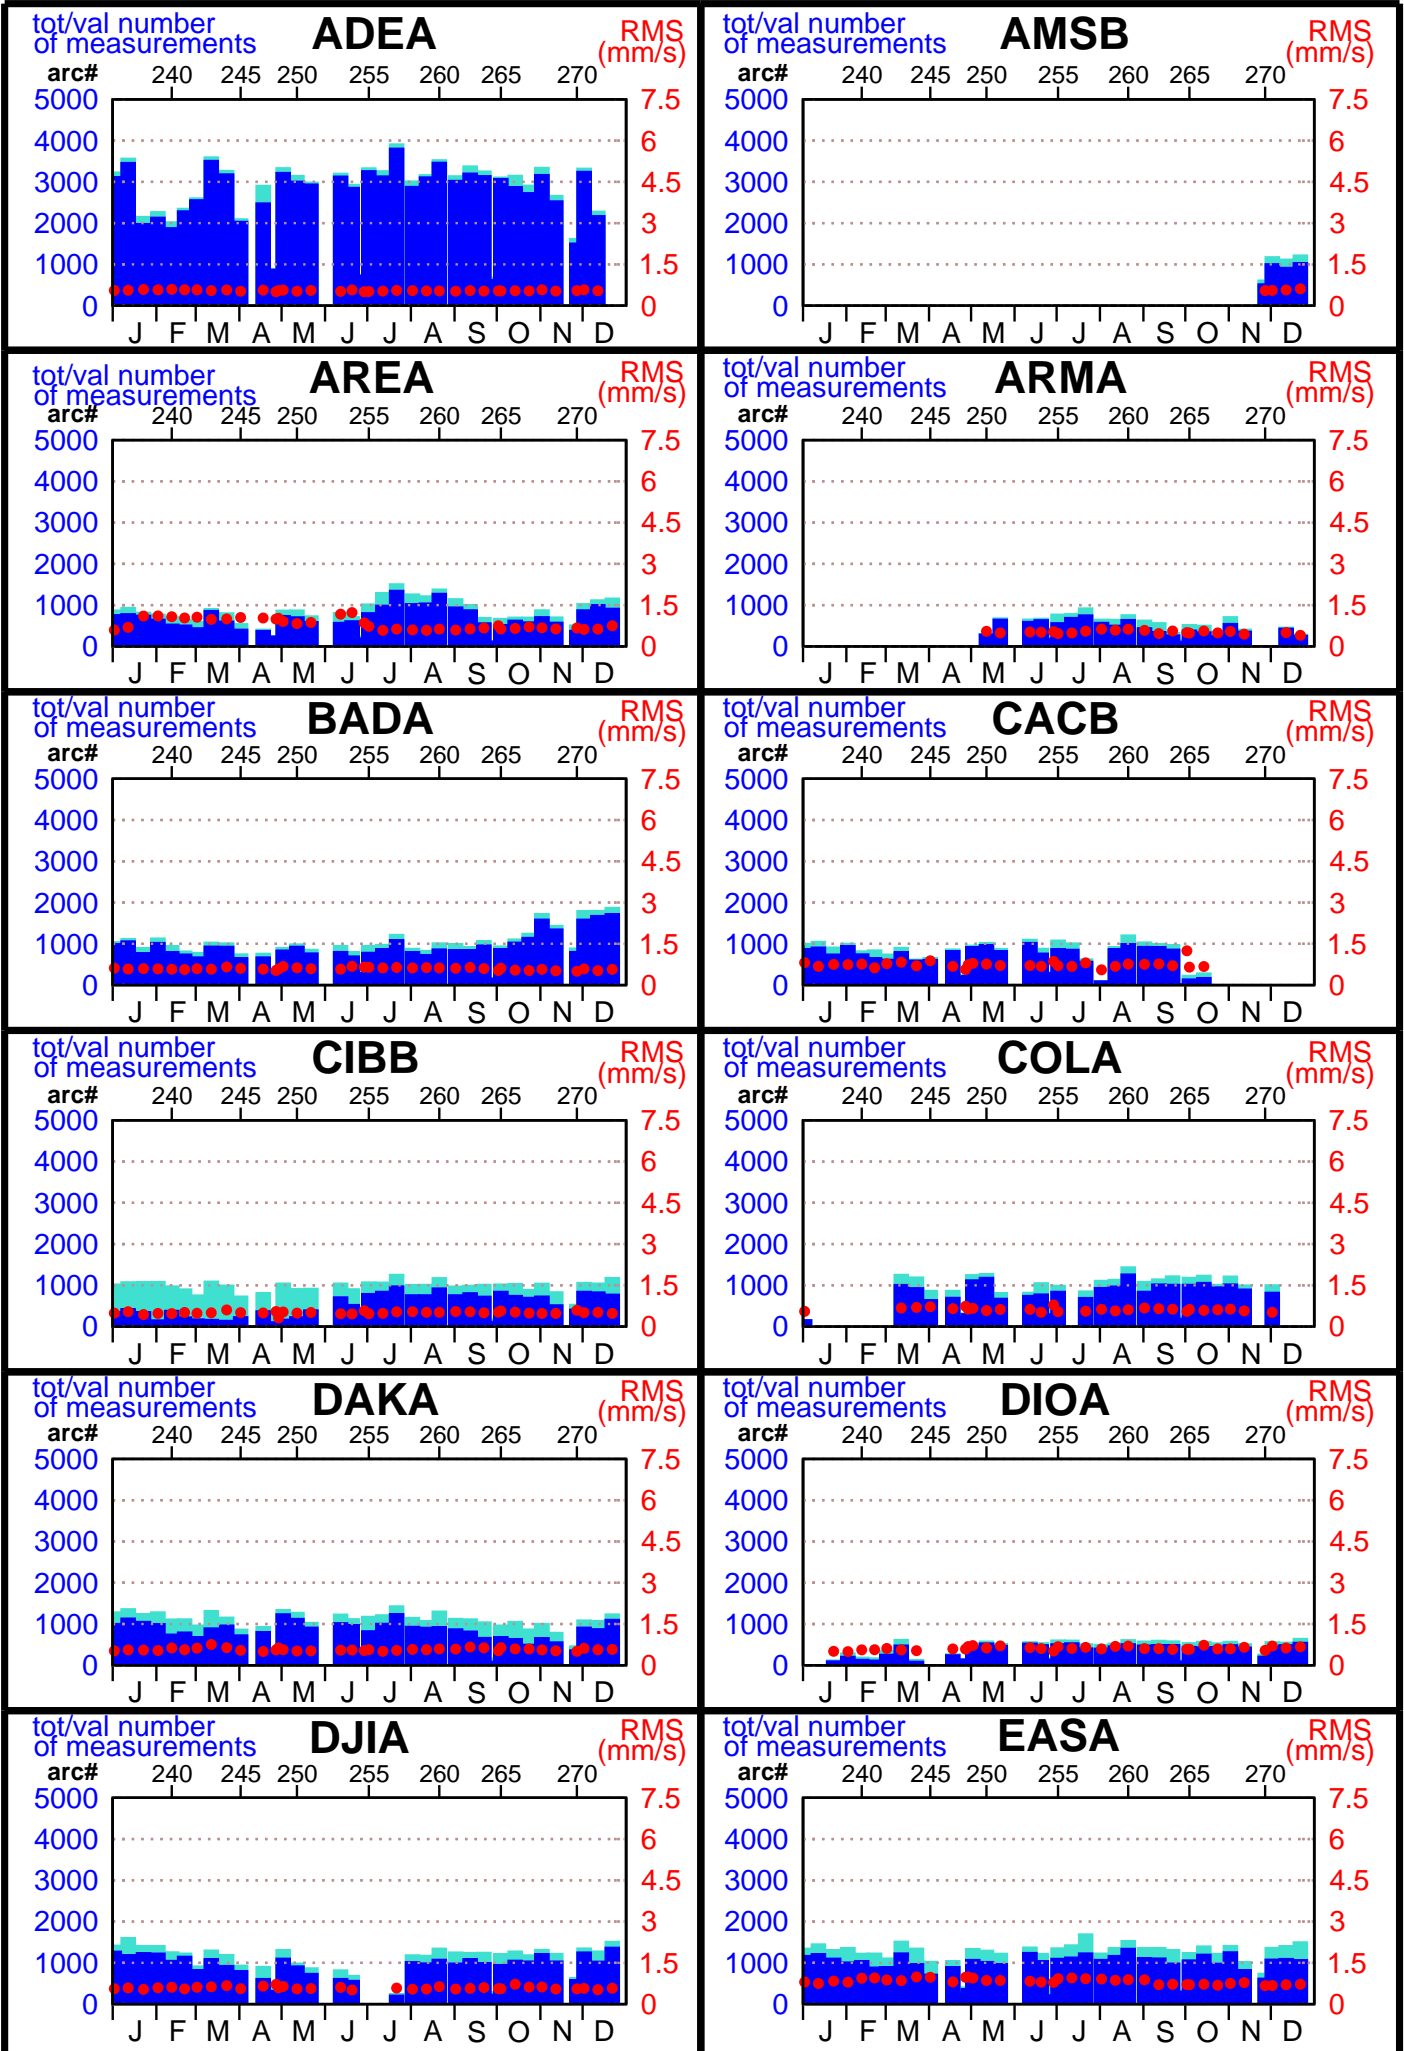

# 1998 - SPOT2 POE statistics

( 1 / 5 )

# 1998 - SPOT2 POE statistics

( 2 / 5 )

# 1998 - SPOT2 POE statistics

# 1998 - SPOT2 POE statistics

( 4 / 5 )