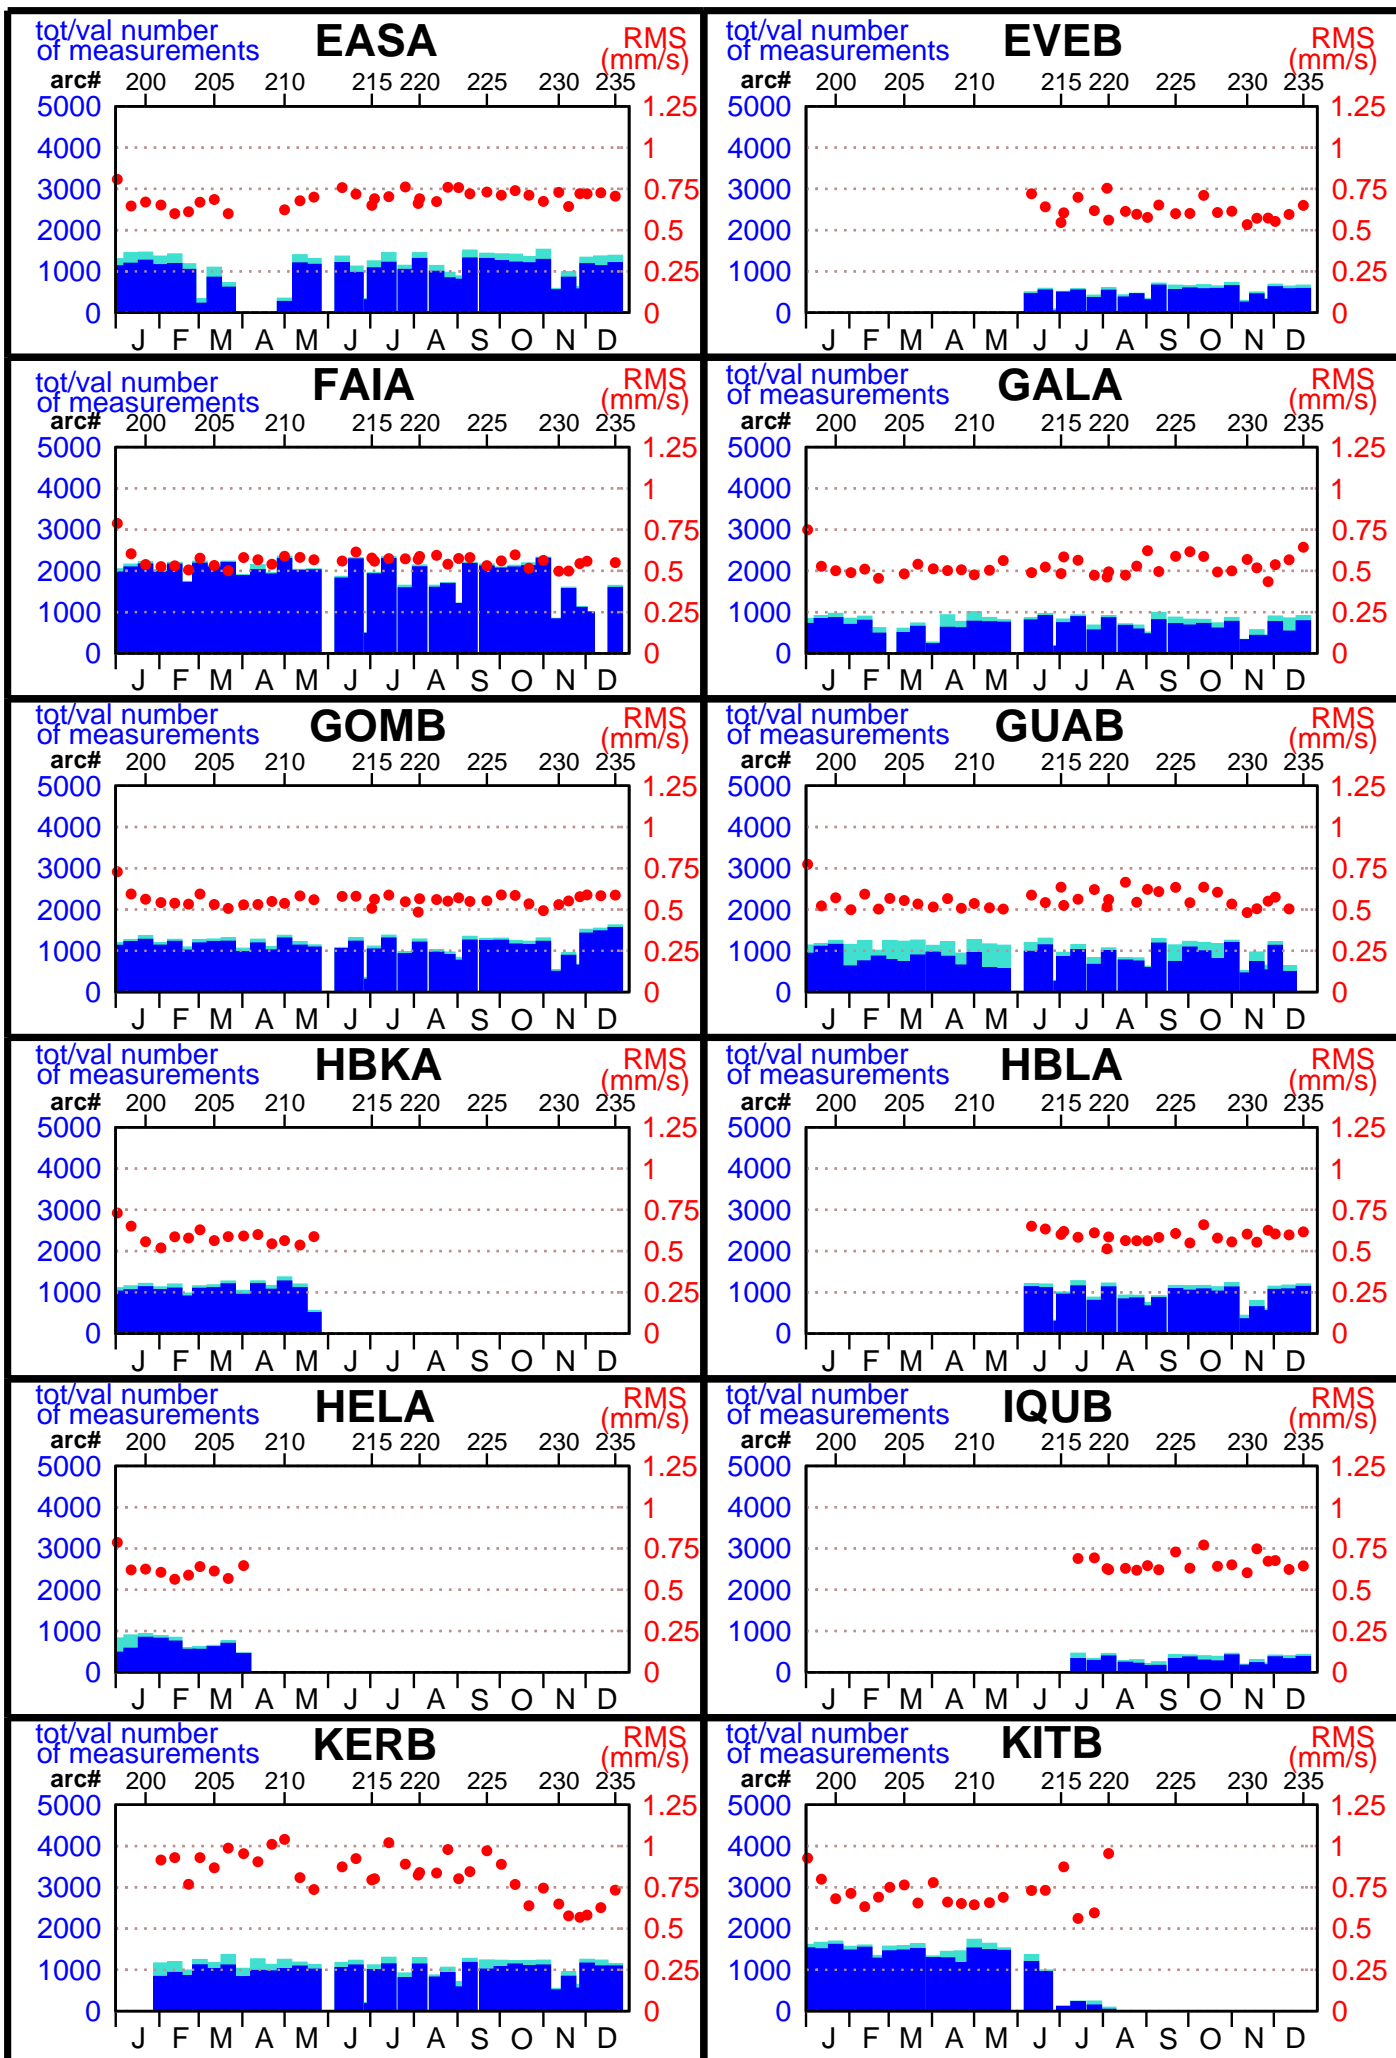

1997 - SPOT2 POE statistics

(1 / 5)

1997 - SPOT2 POE statistics

(3 / 5)