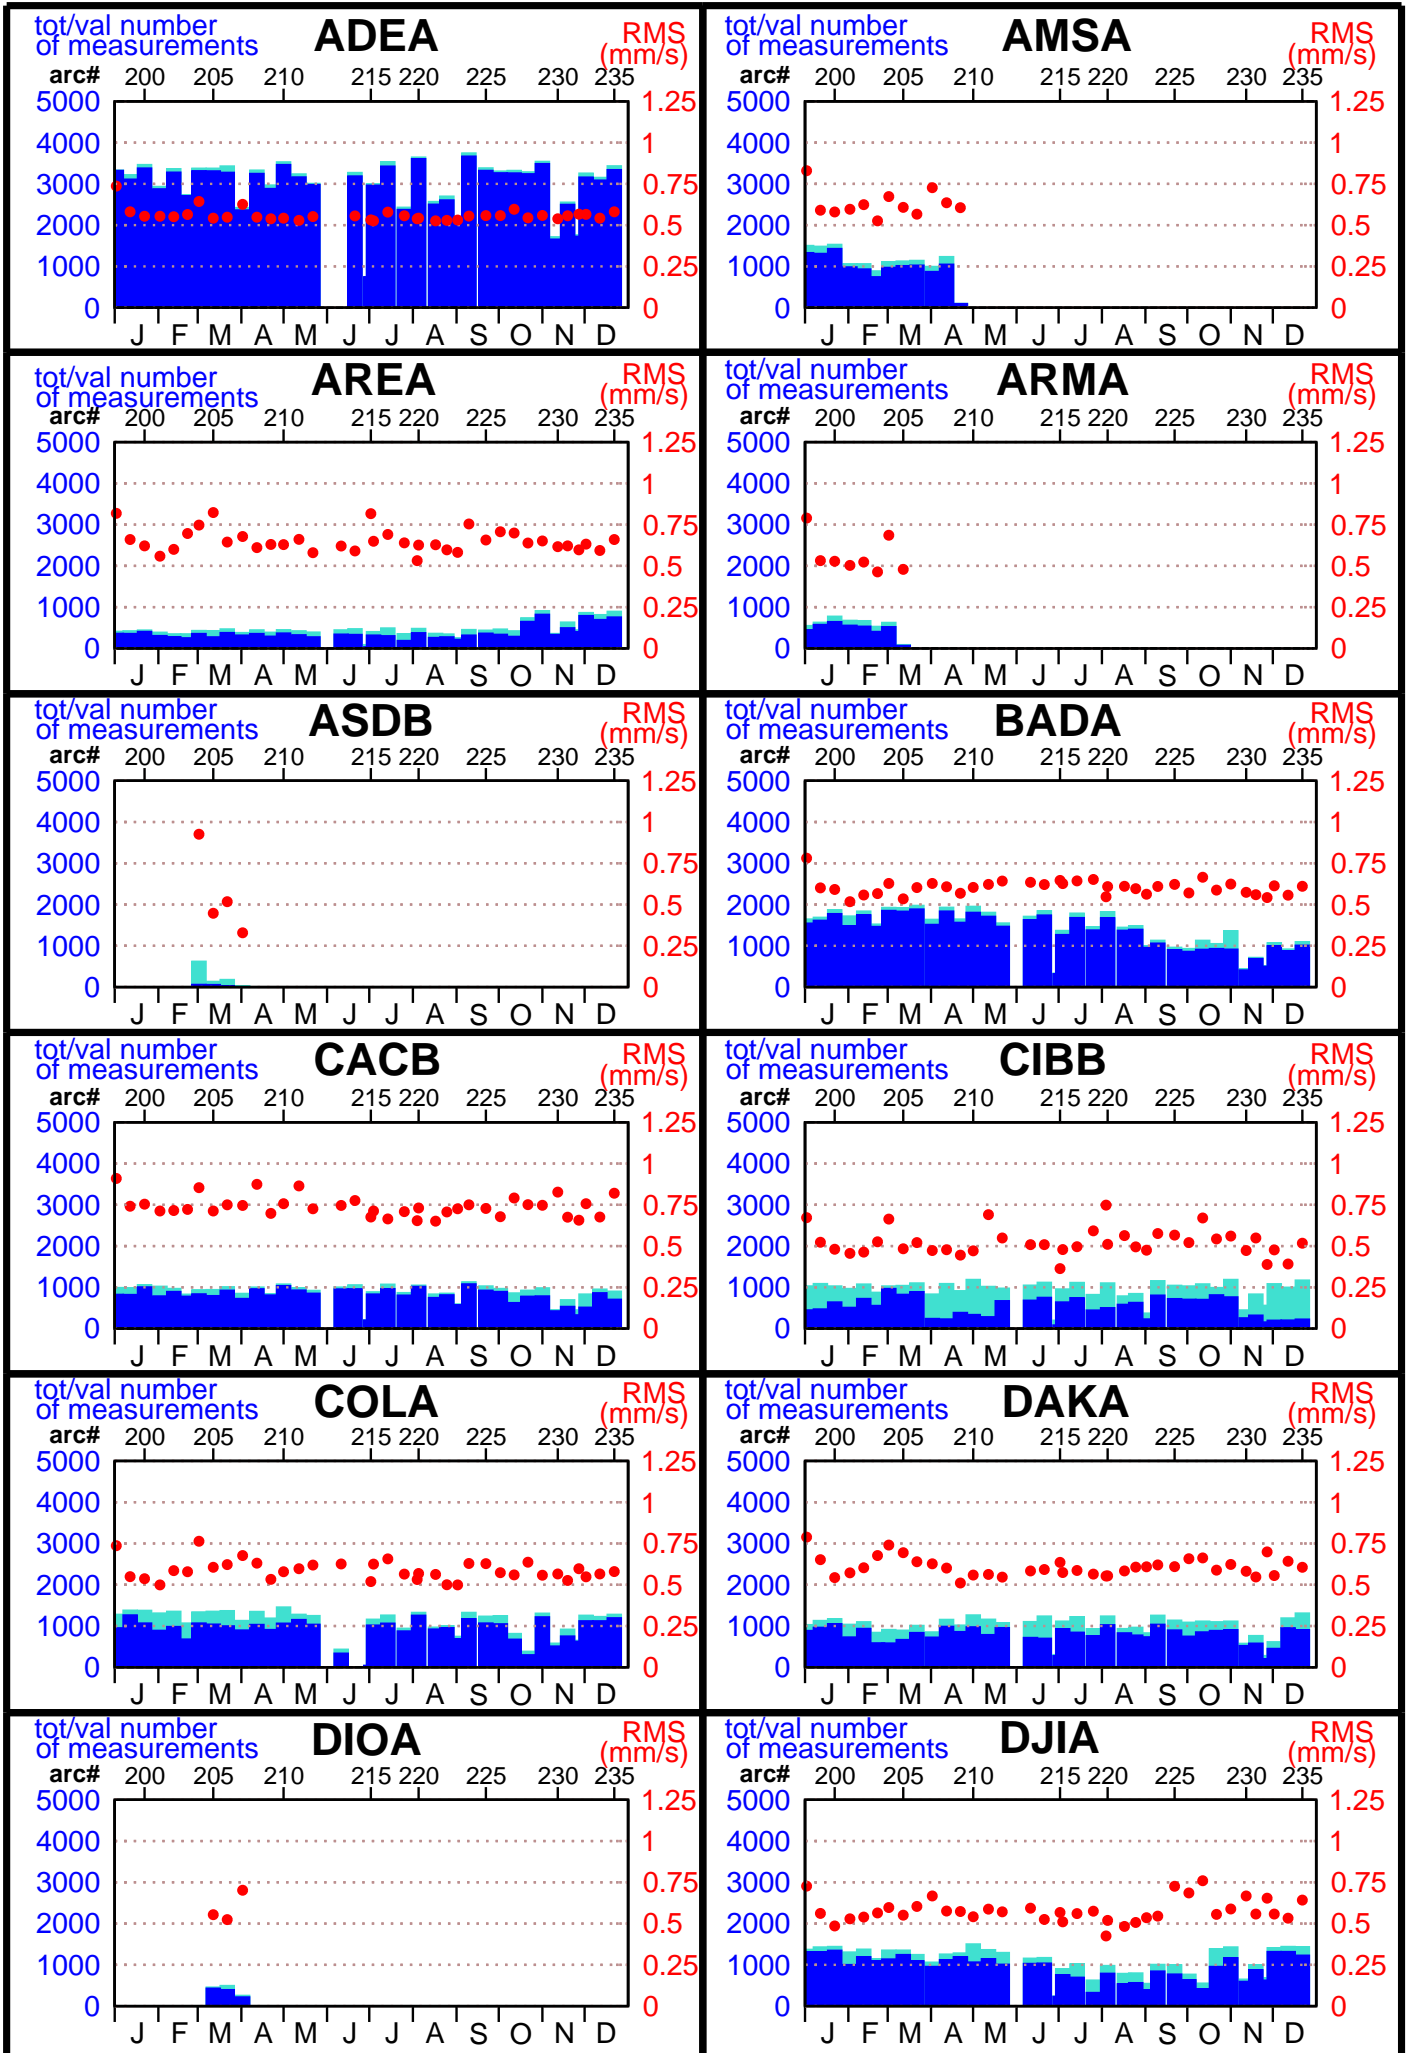

1997 - SPOT2 POE statistics

(1 / 5)

1997 - SPOT2 POE statistics

(3 / 5)