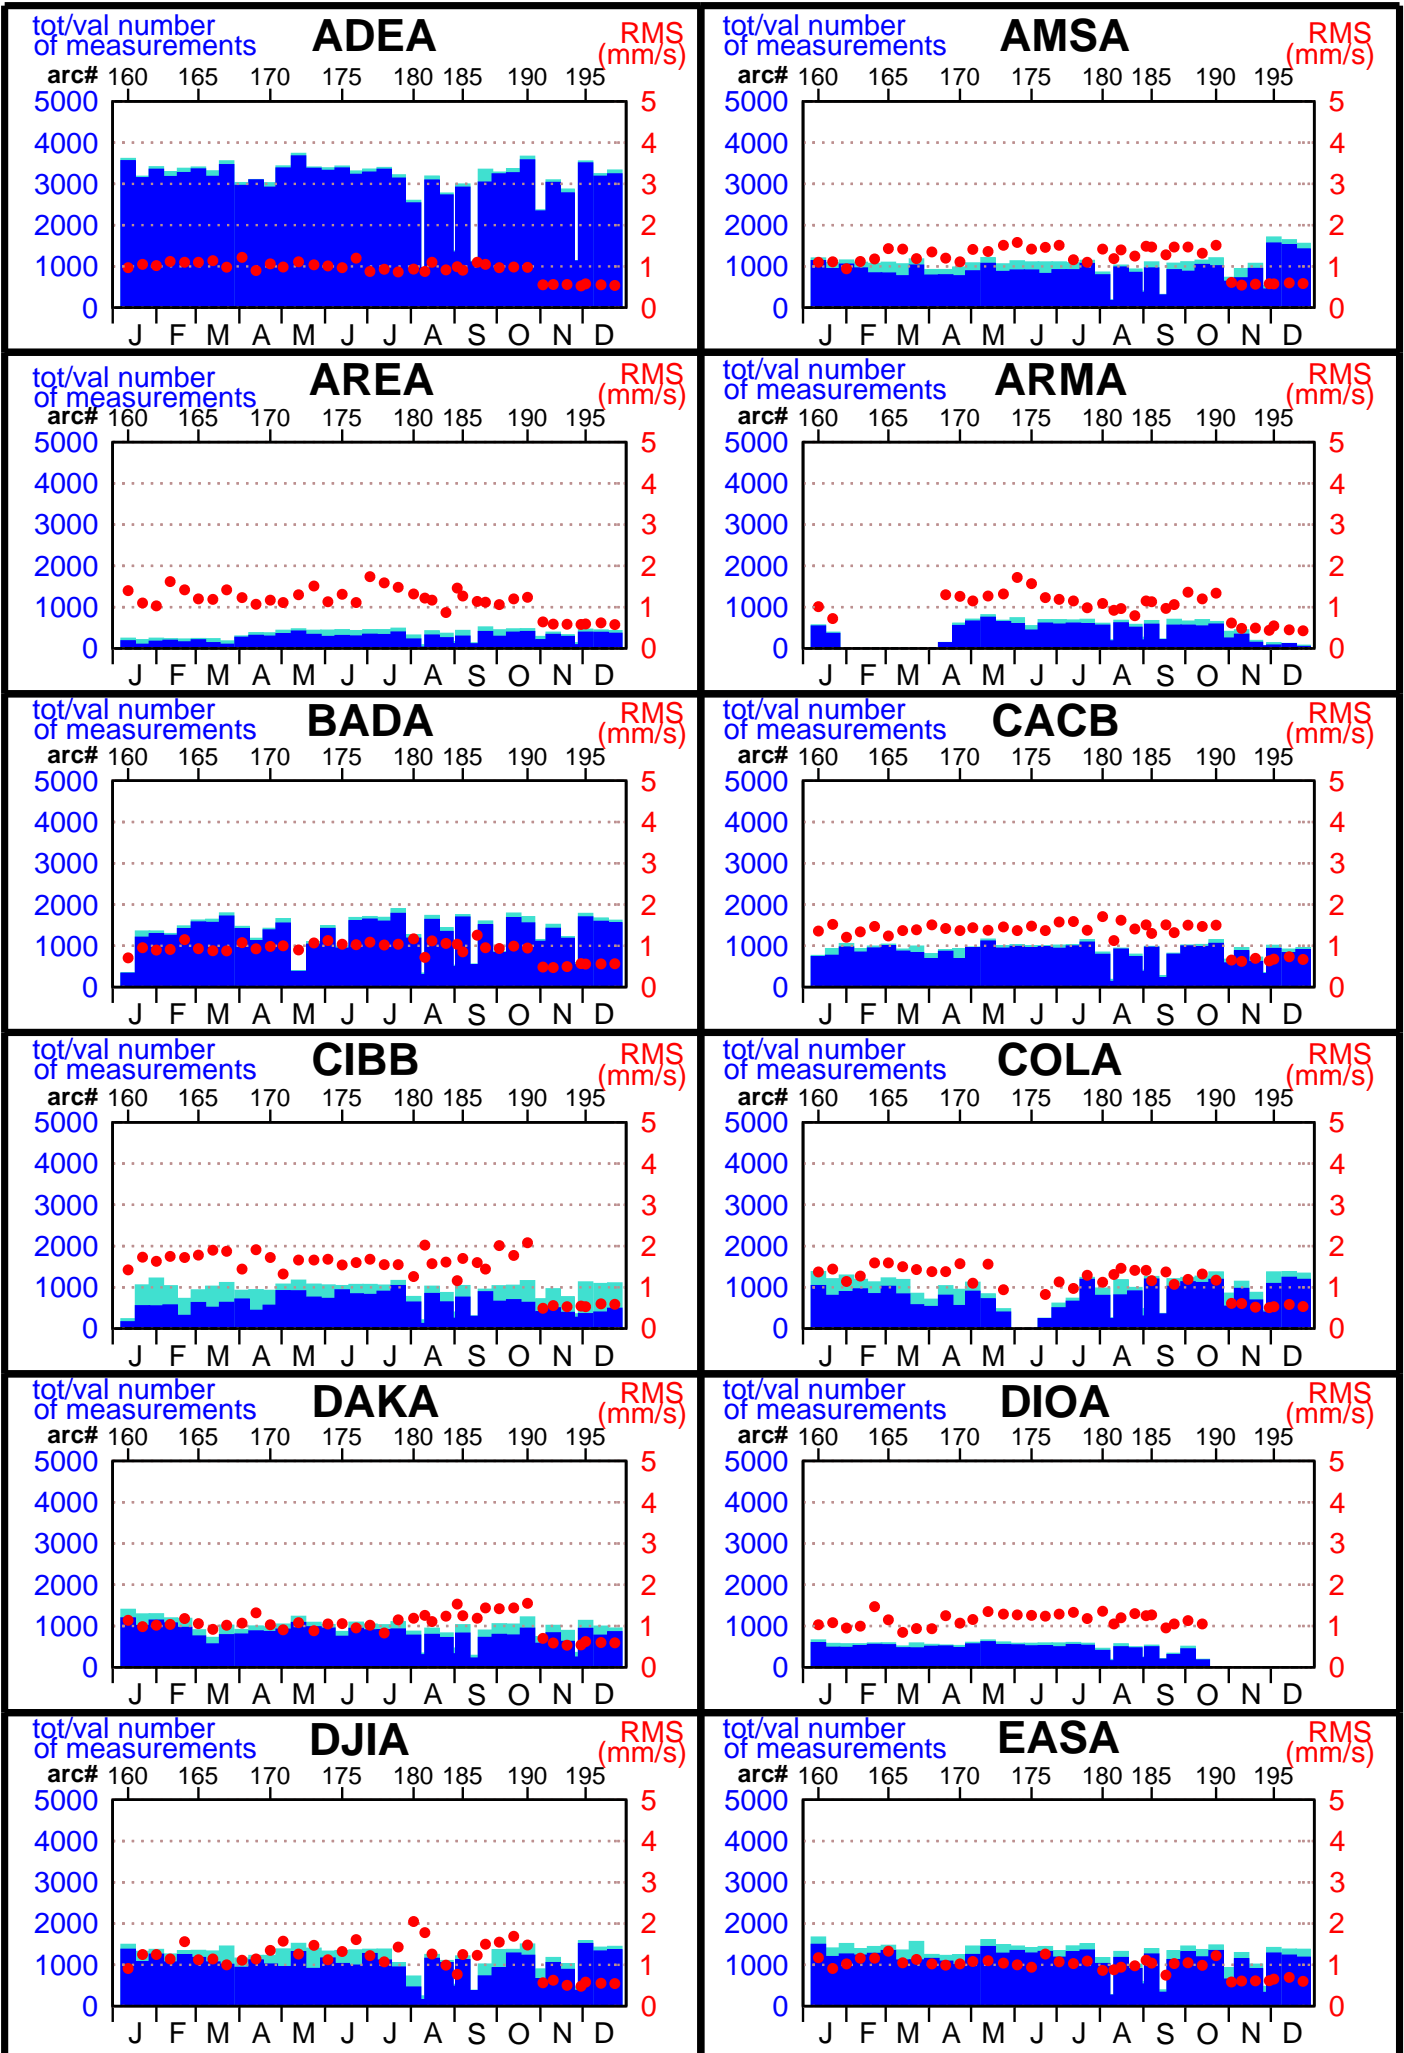

1996 - SPOT2 POE statistics

(1 / 5)

1996 - SPOT2 POE statistics

1996 - SPOT2 POE statistics

(5 / 5)