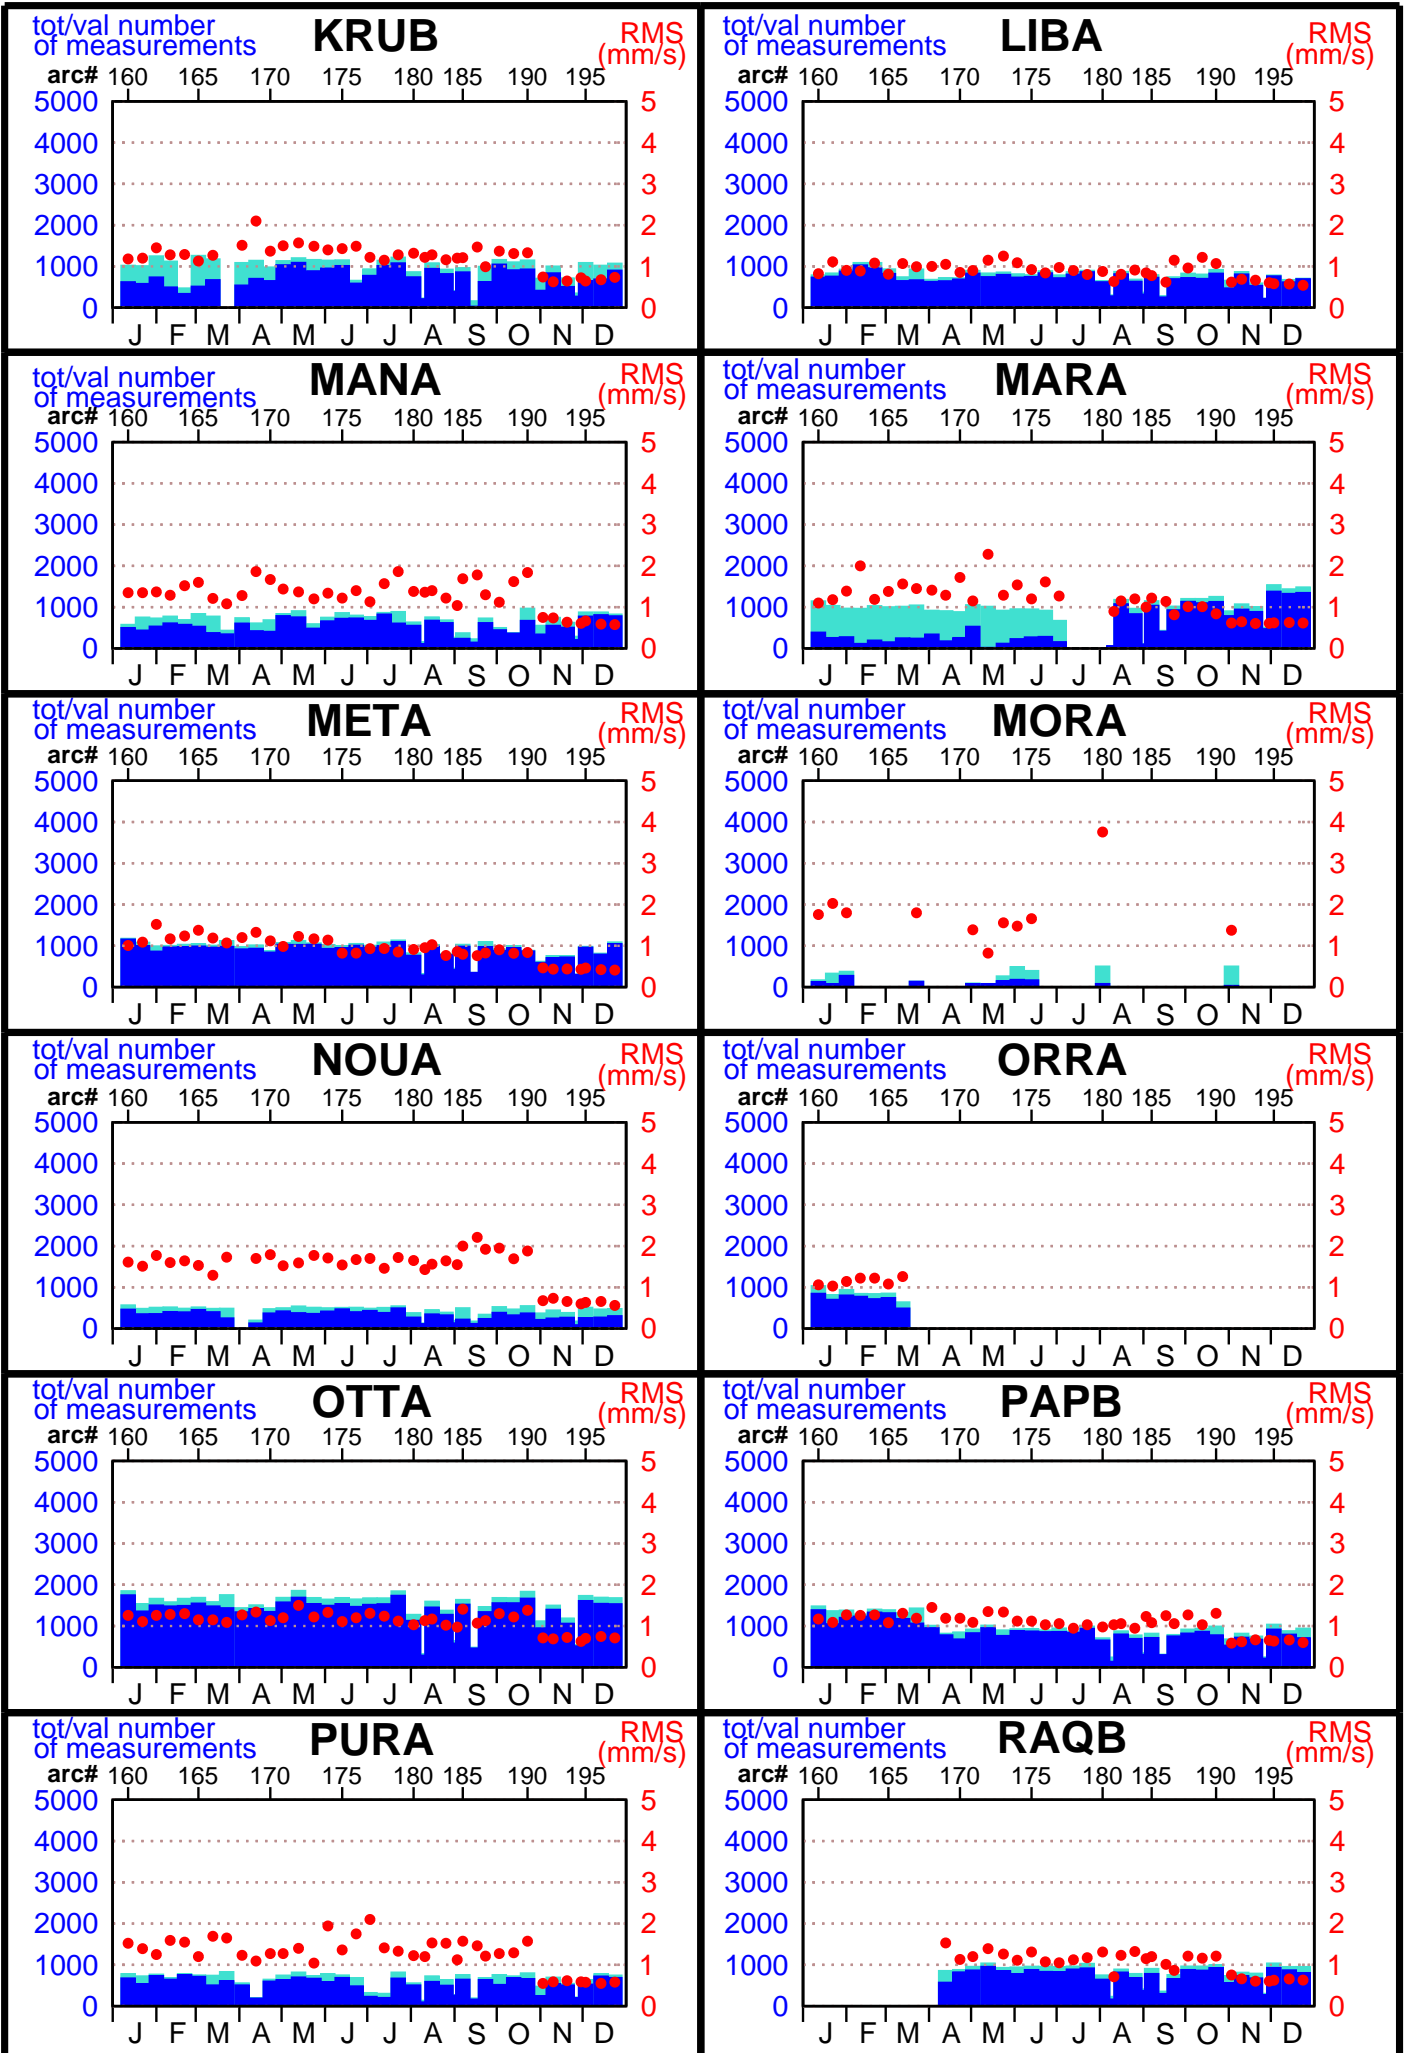

1996 - SPOT2 POE statistics

(1 / 5)

1996 - SPOT2 POE statistics

1996 - SPOT2 POE statistics

(5 / 5)