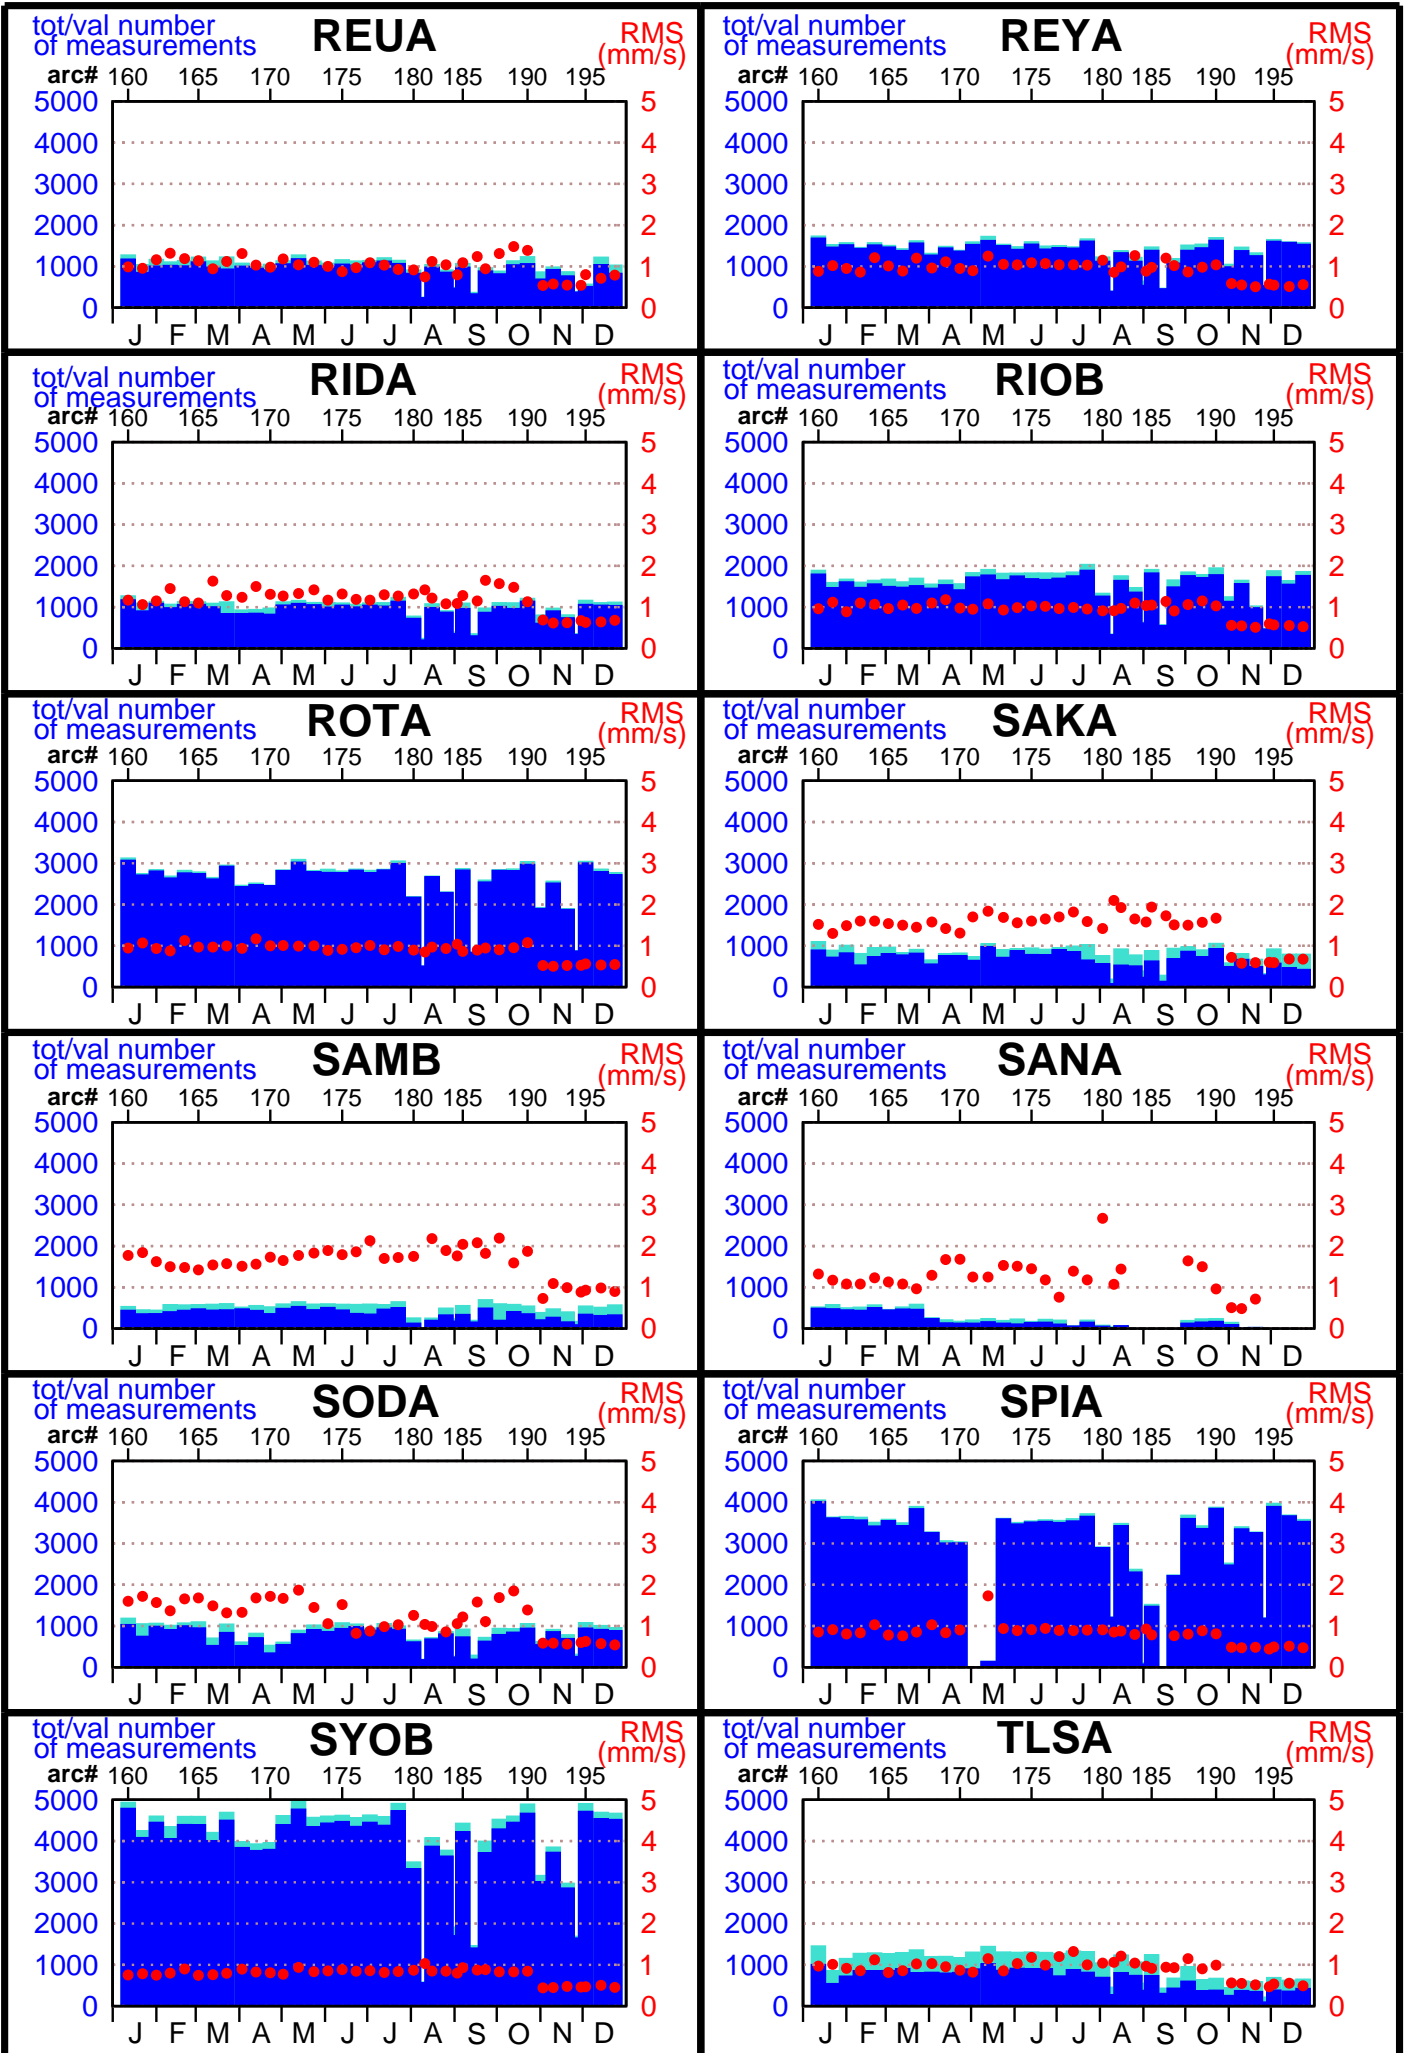

1996 - SPOT2 POE statistics

(1 / 5)

1996 - SPOT2 POE statistics

1996 - SPOT2 POE statistics

(5 / 5)