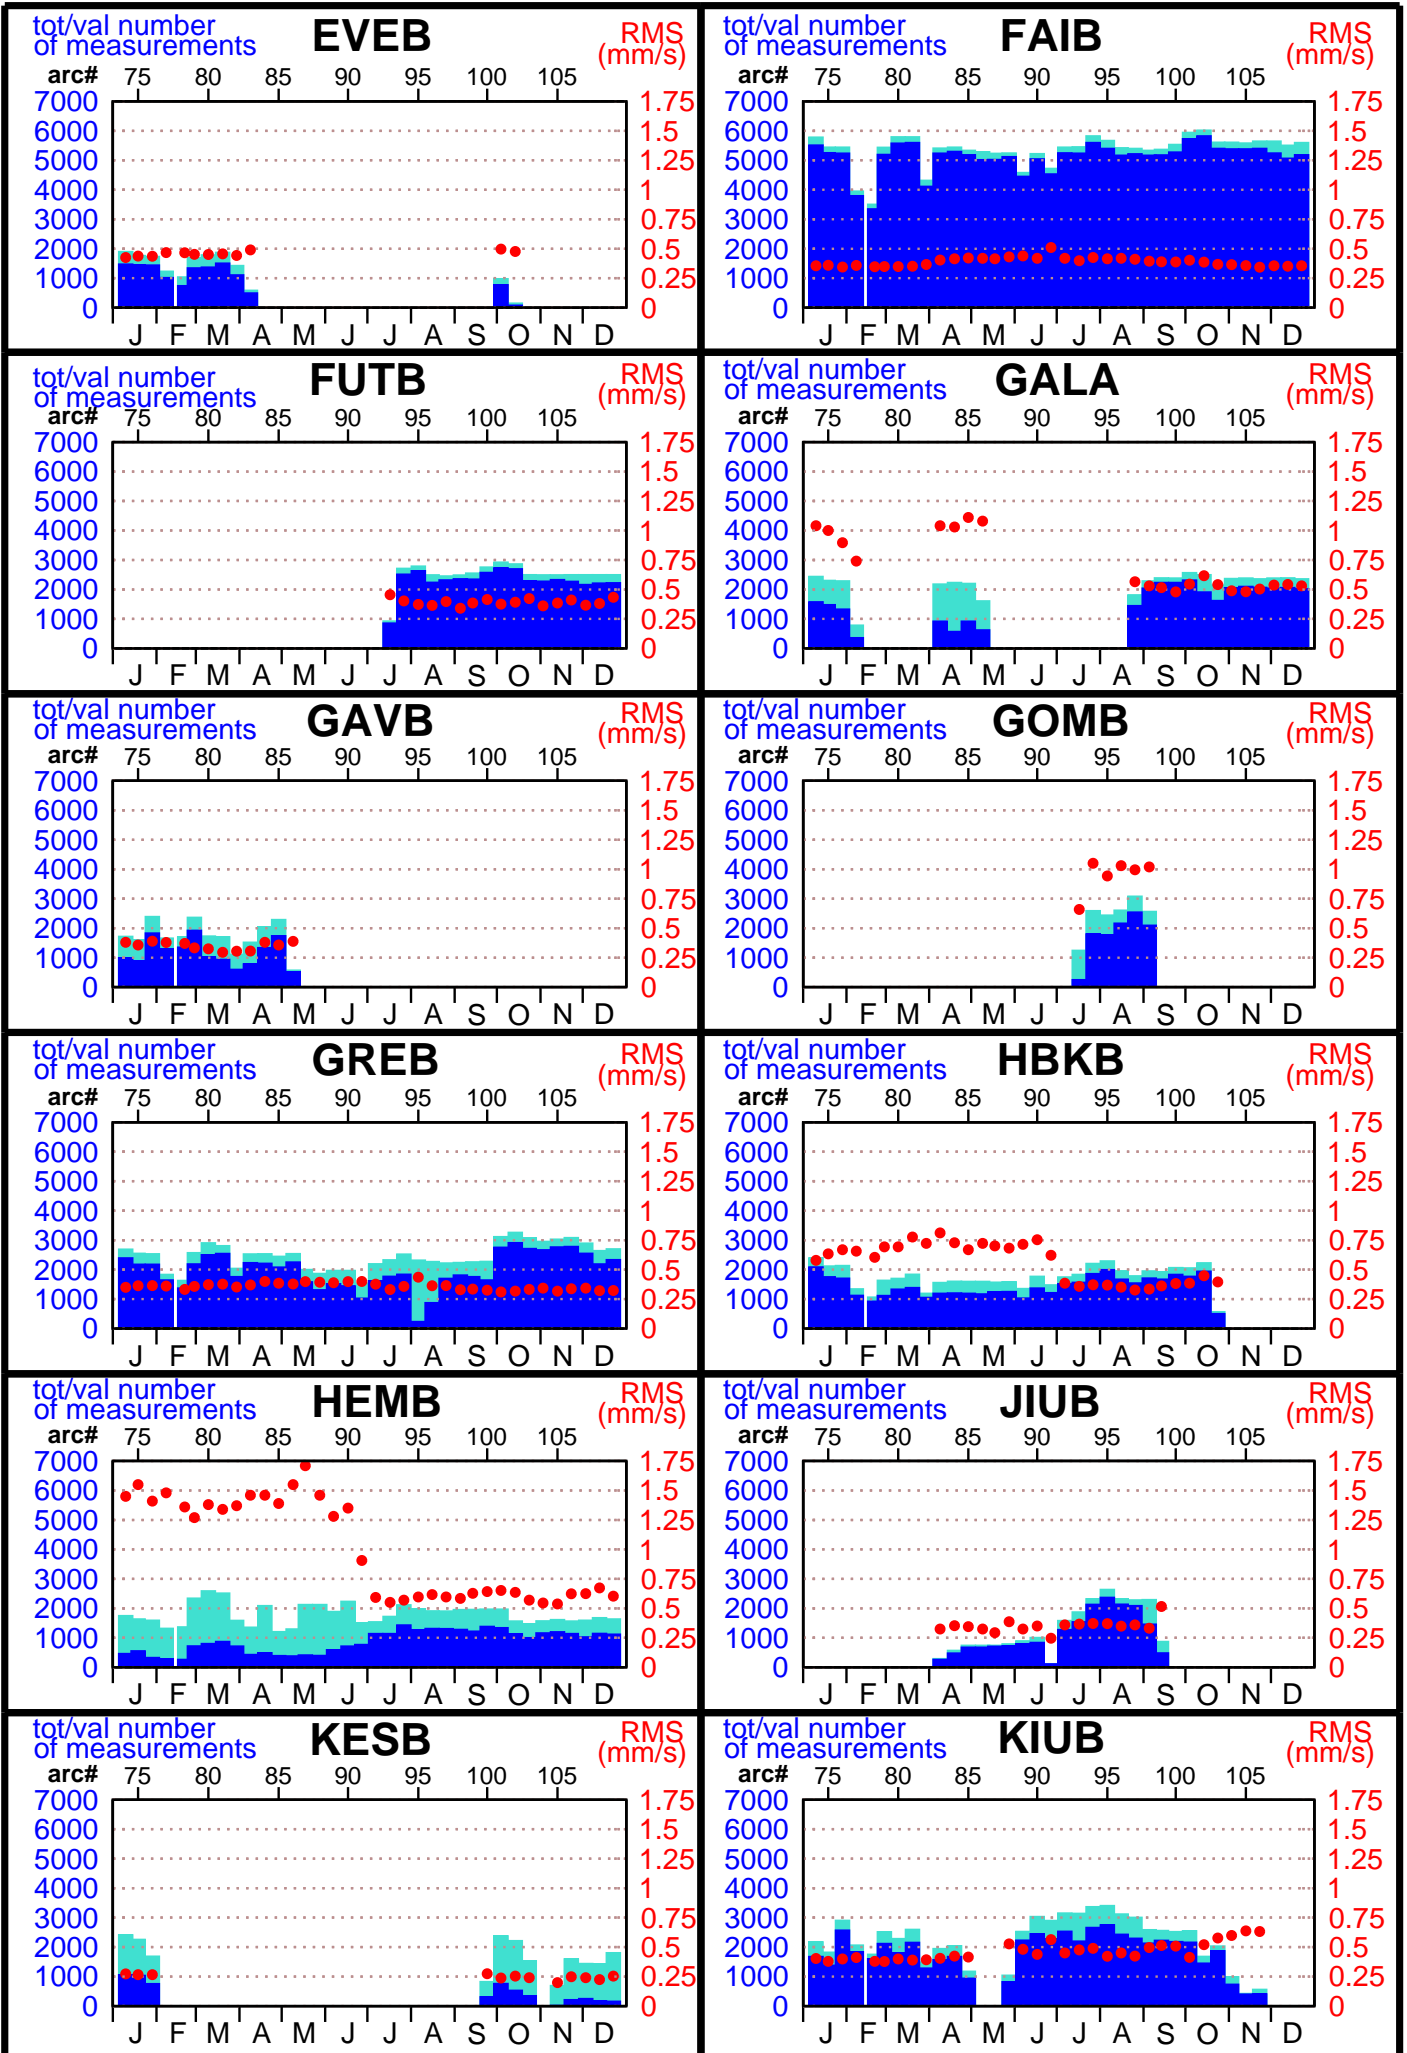

2004 - JASON1 POE statistics

(1 / 5)

2004 - JASON1 POE statistics

2004 - JASON1 POE statistics

2004 - JASON1 POE statistics

2004 - JASON1 POE statistics