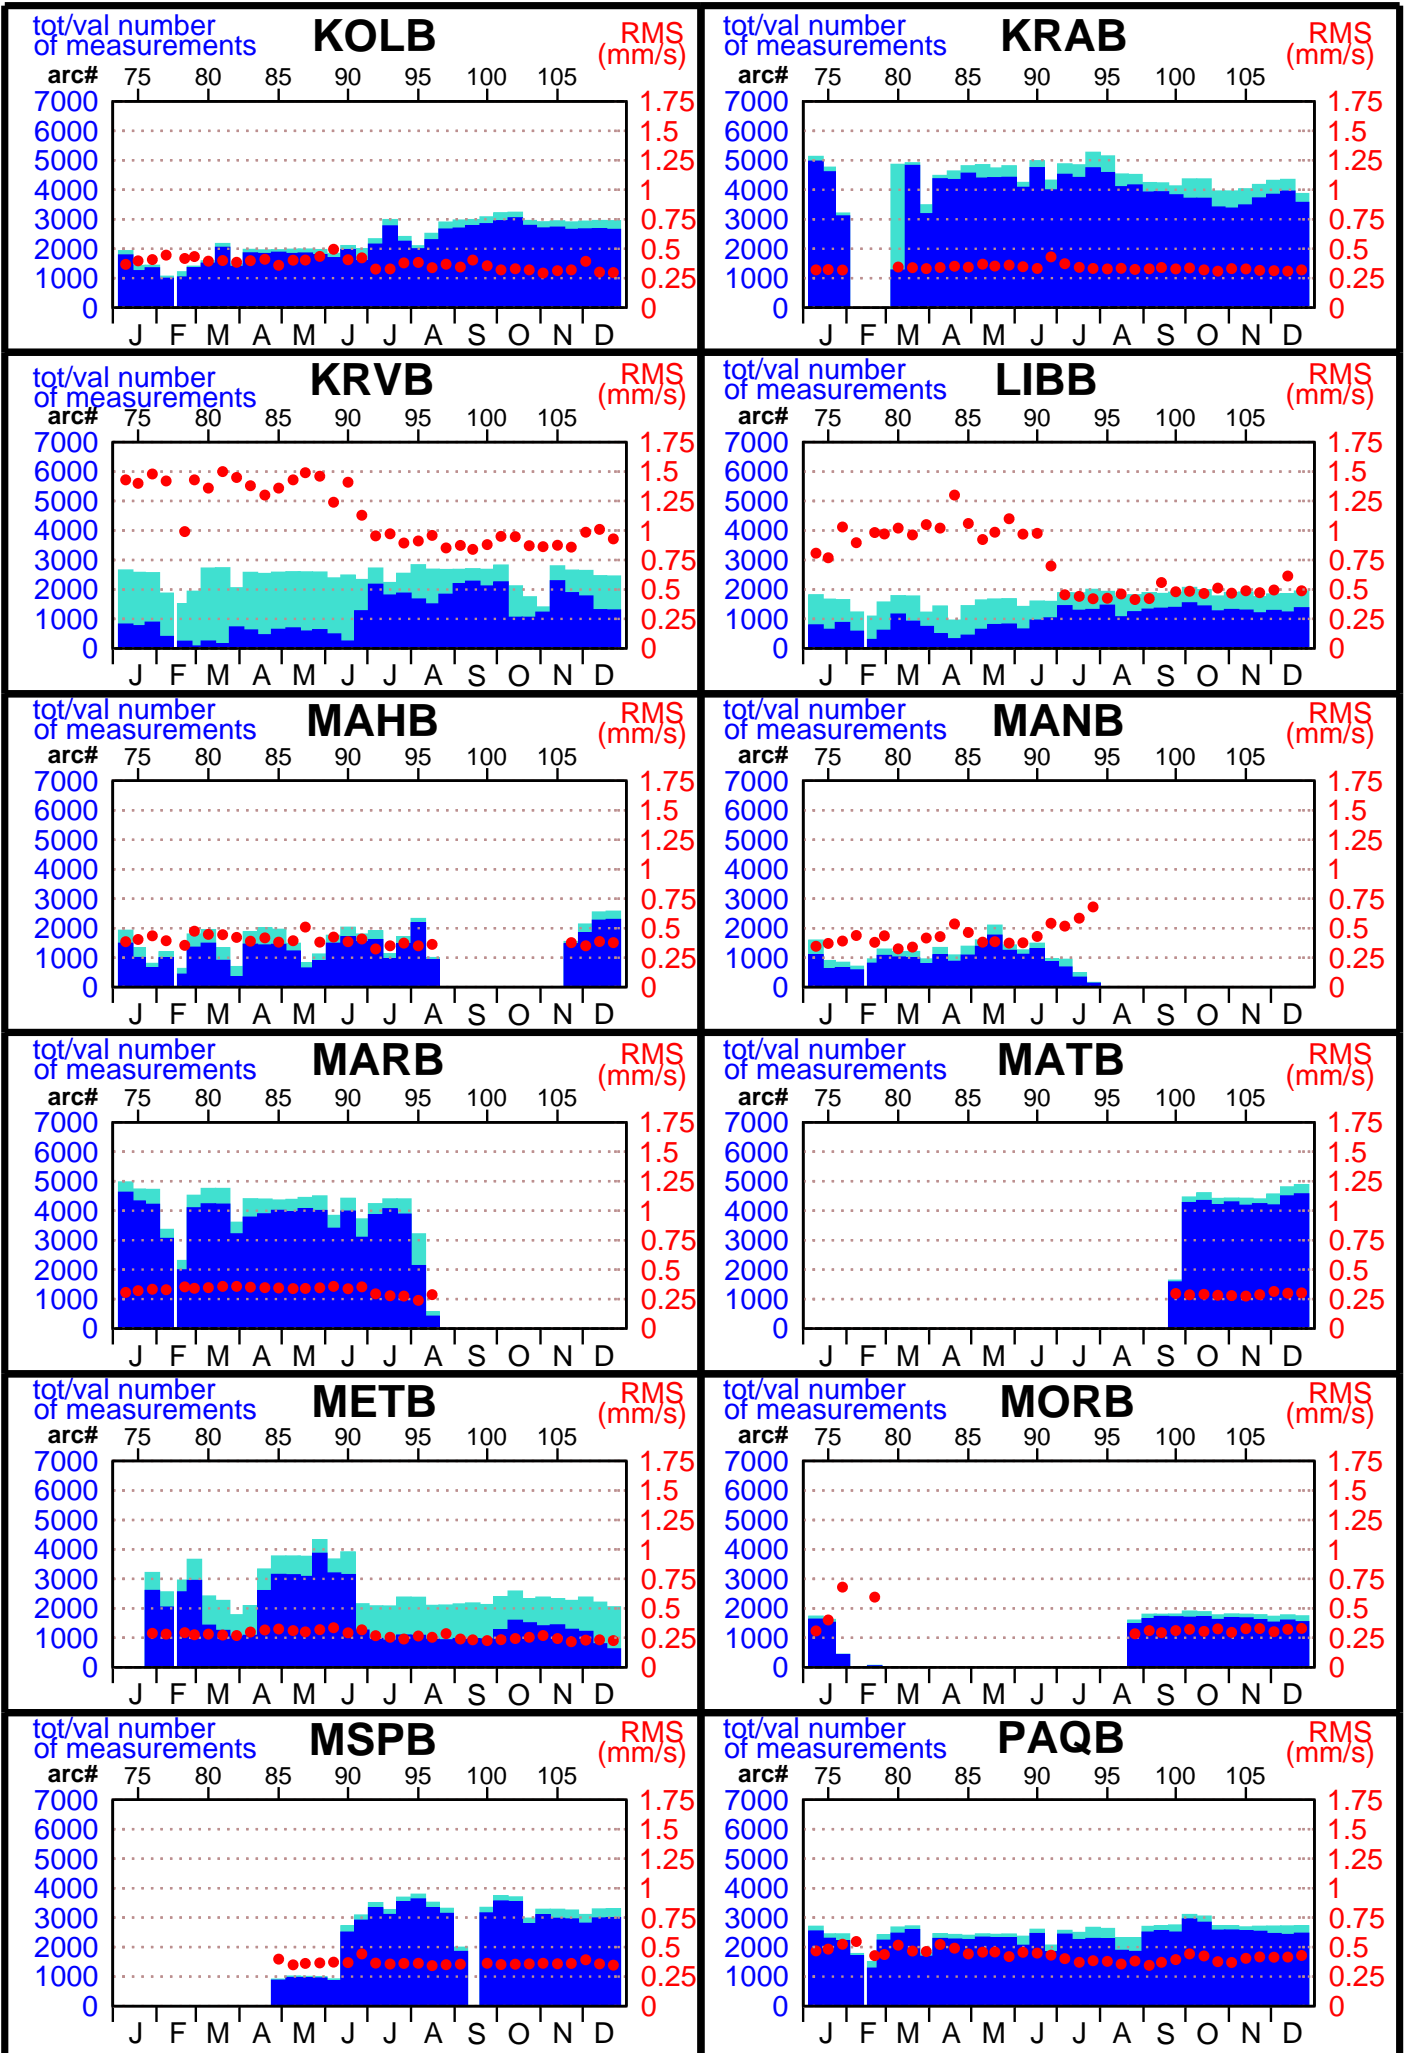

2004 - JASON1 POE statistics

(1 / 5)

2004 - JASON1 POE statistics

2004 - JASON1 POE statistics

2004 - JASON1 POE statistics

2004 - JASON1 POE statistics