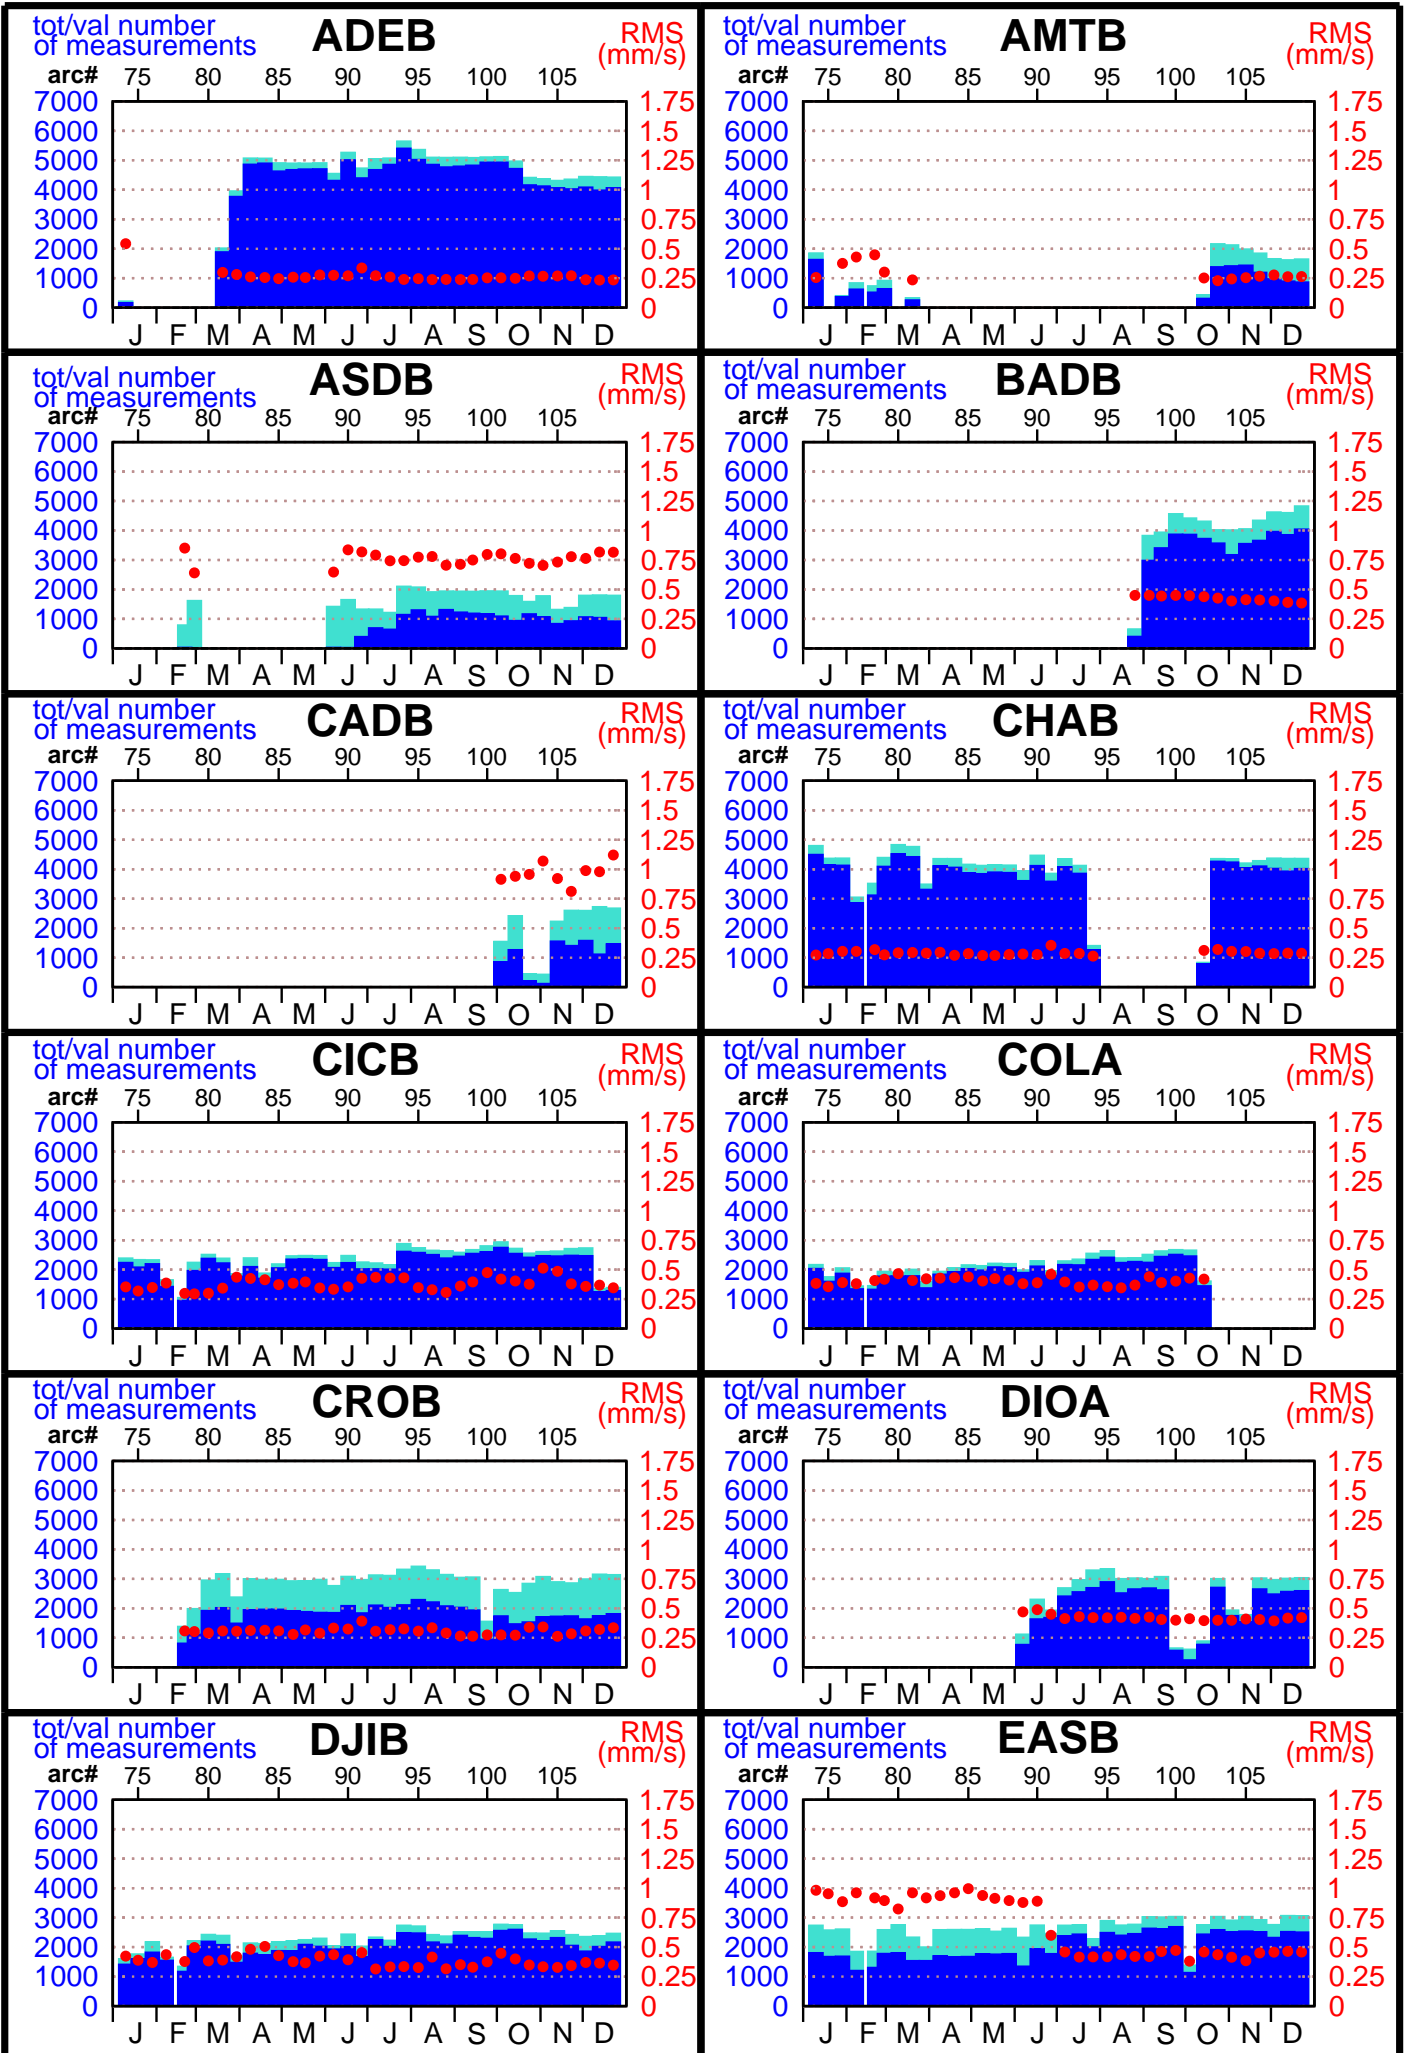

2004 - JASON1 POE statistics

(1 / 5)

2004 - JASON1 POE statistics

2004 - JASON1 POE statistics

2004 - JASON1 POE statistics

2004 - JASON1 POE statistics