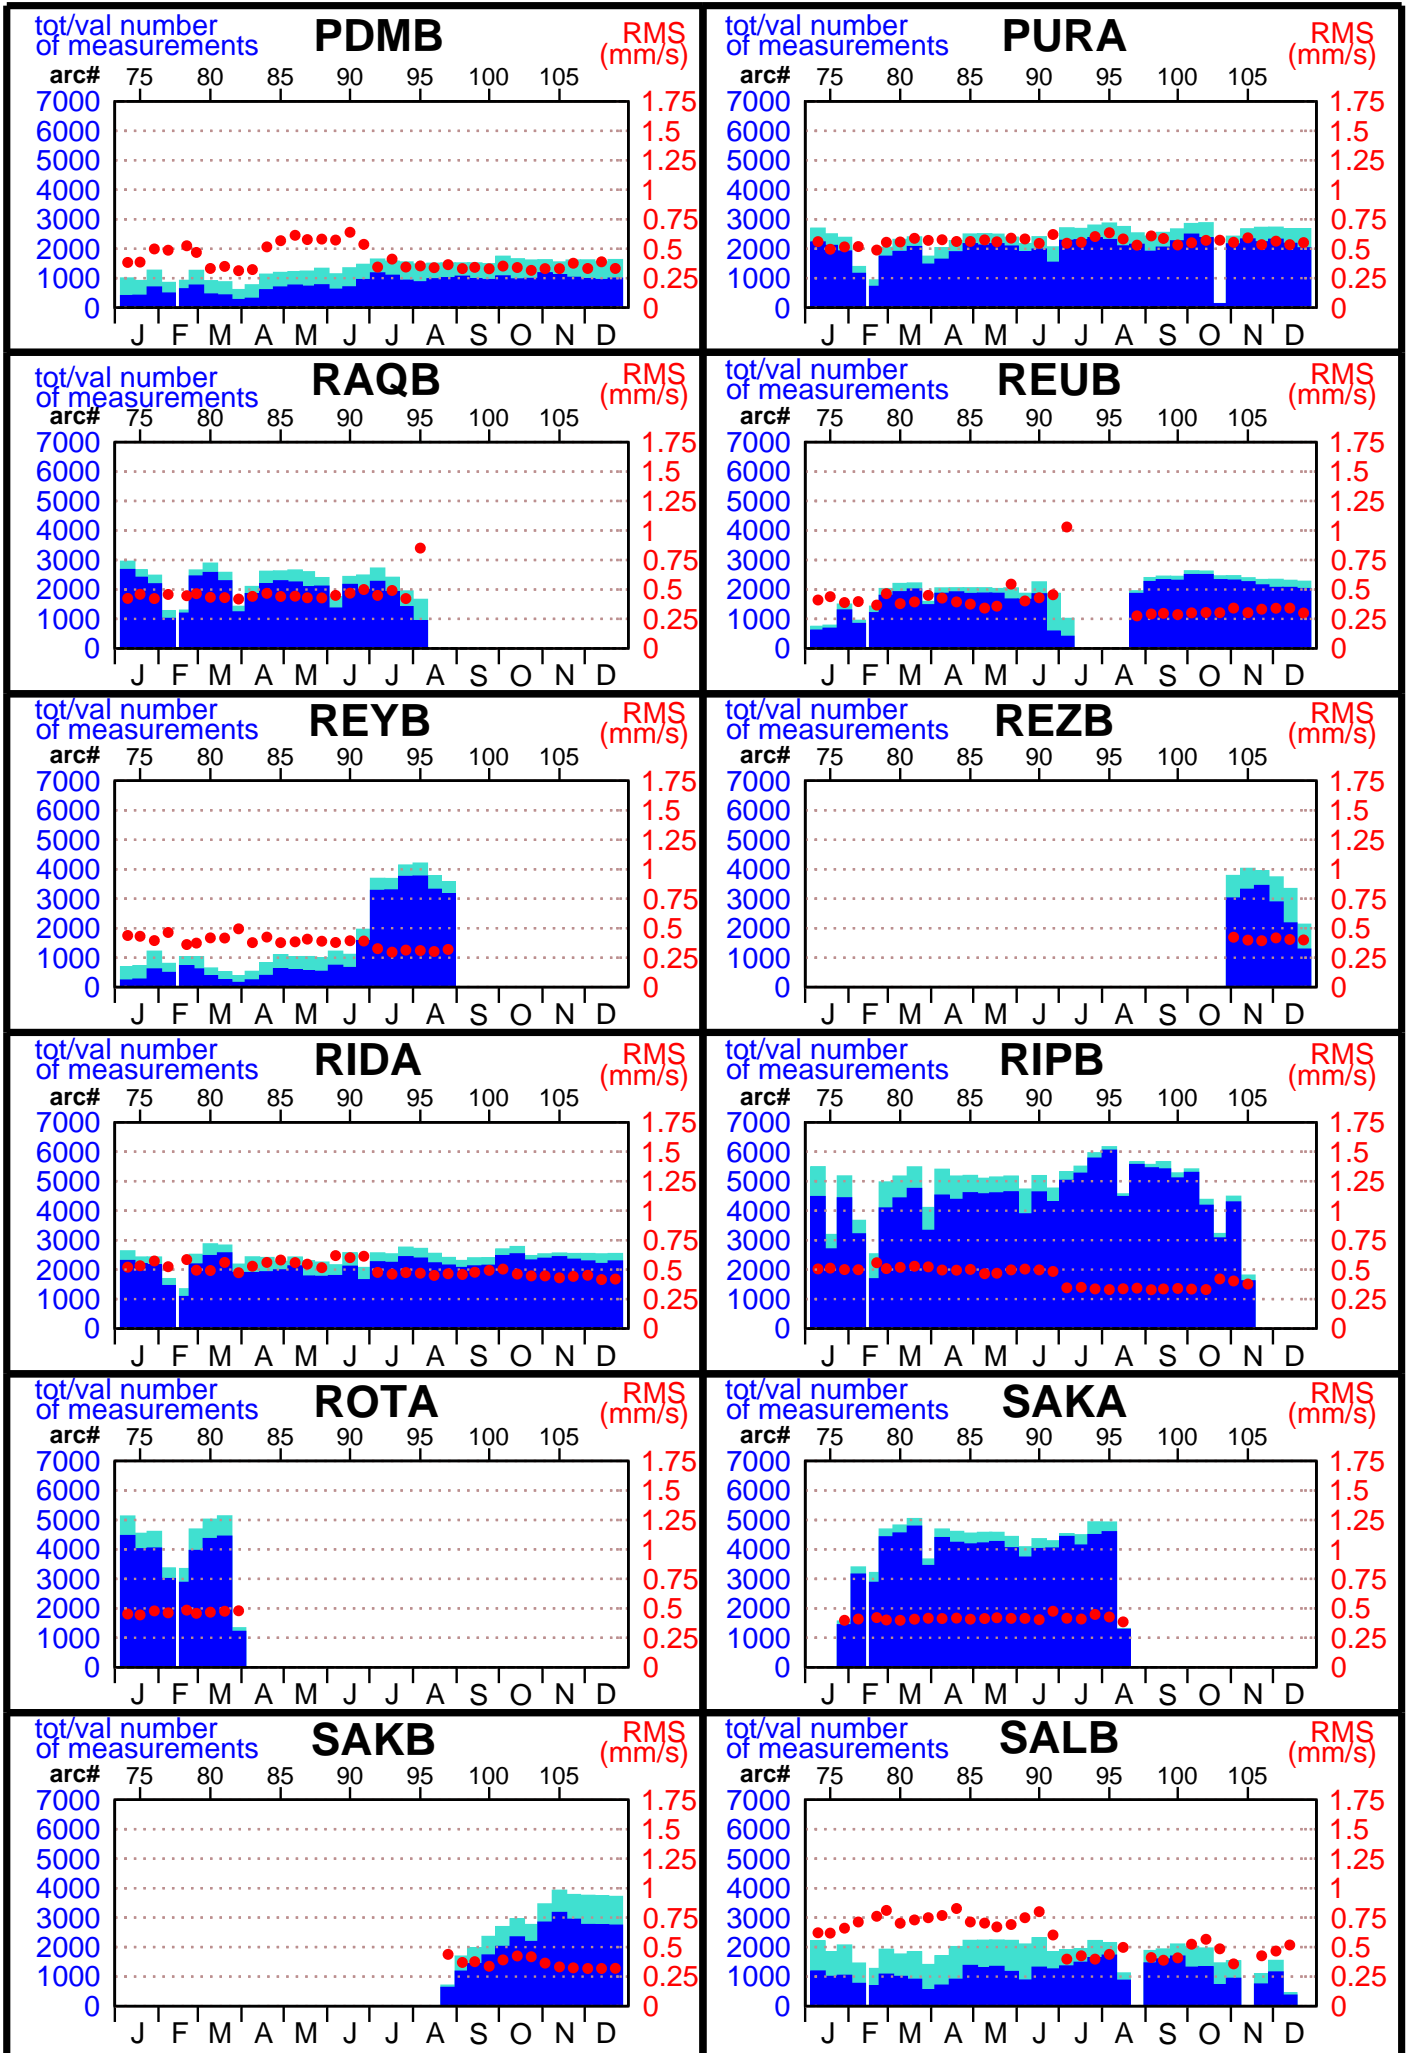

2004 - JASON1 POE statistics

(1 / 5)

2004 - JASON1 POE statistics

2004 - JASON1 POE statistics

2004 - JASON1 POE statistics

2004 - JASON1 POE statistics