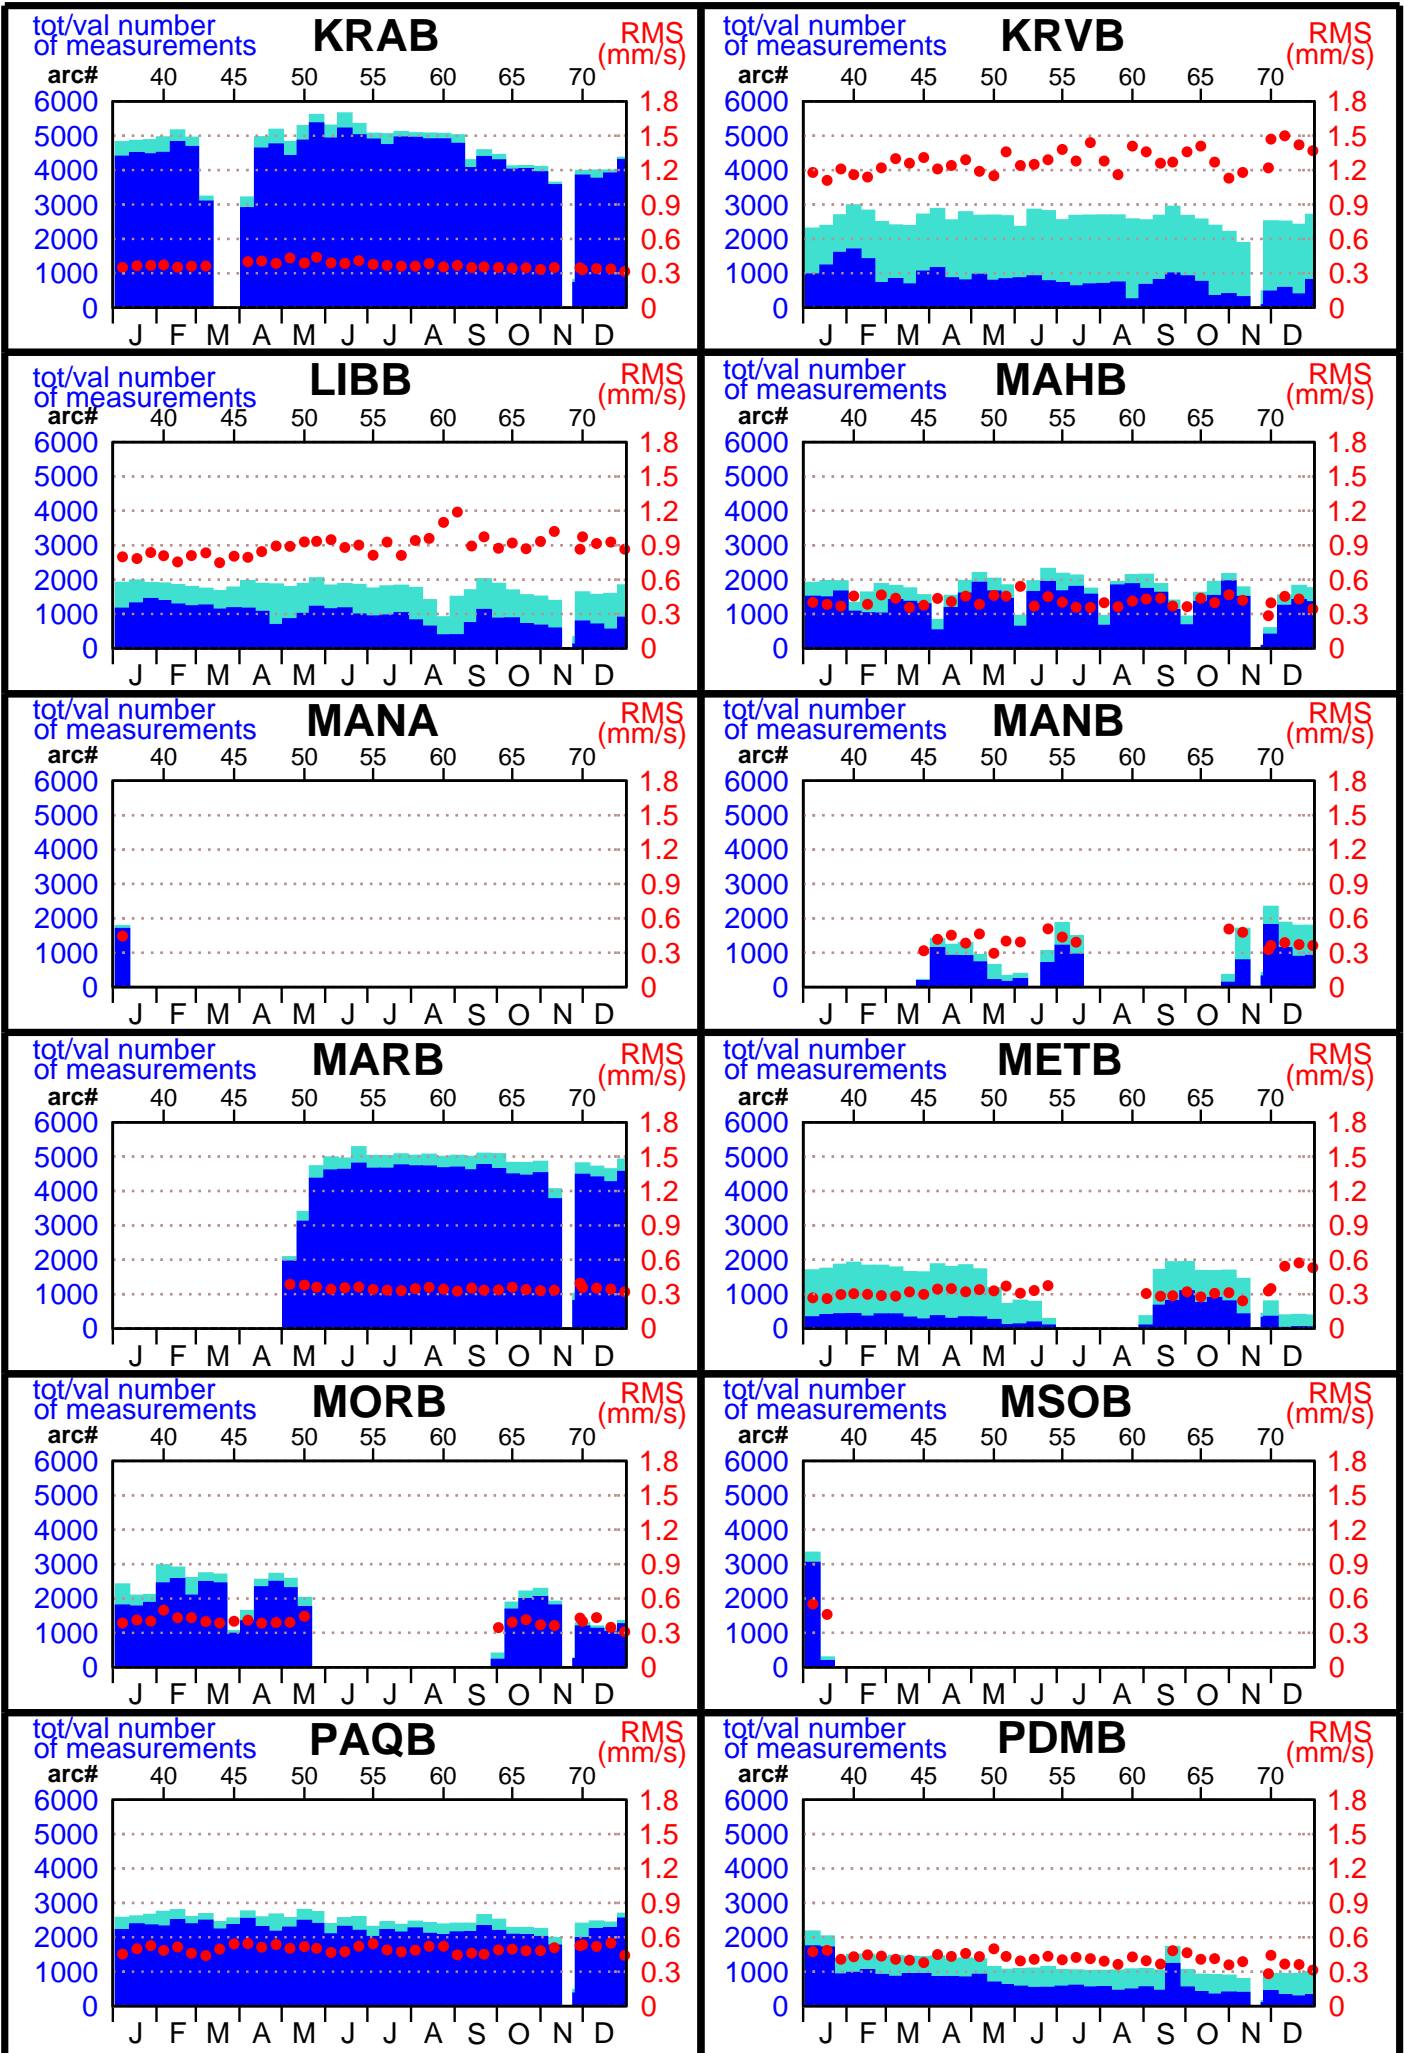

2003 - JASON1 POE statistics

(1 / 5)

2003 - JASON1 POE statistics

(2 / 5)

2003 - JASON1 POE statistics

2003 - JASON1 POE statistics