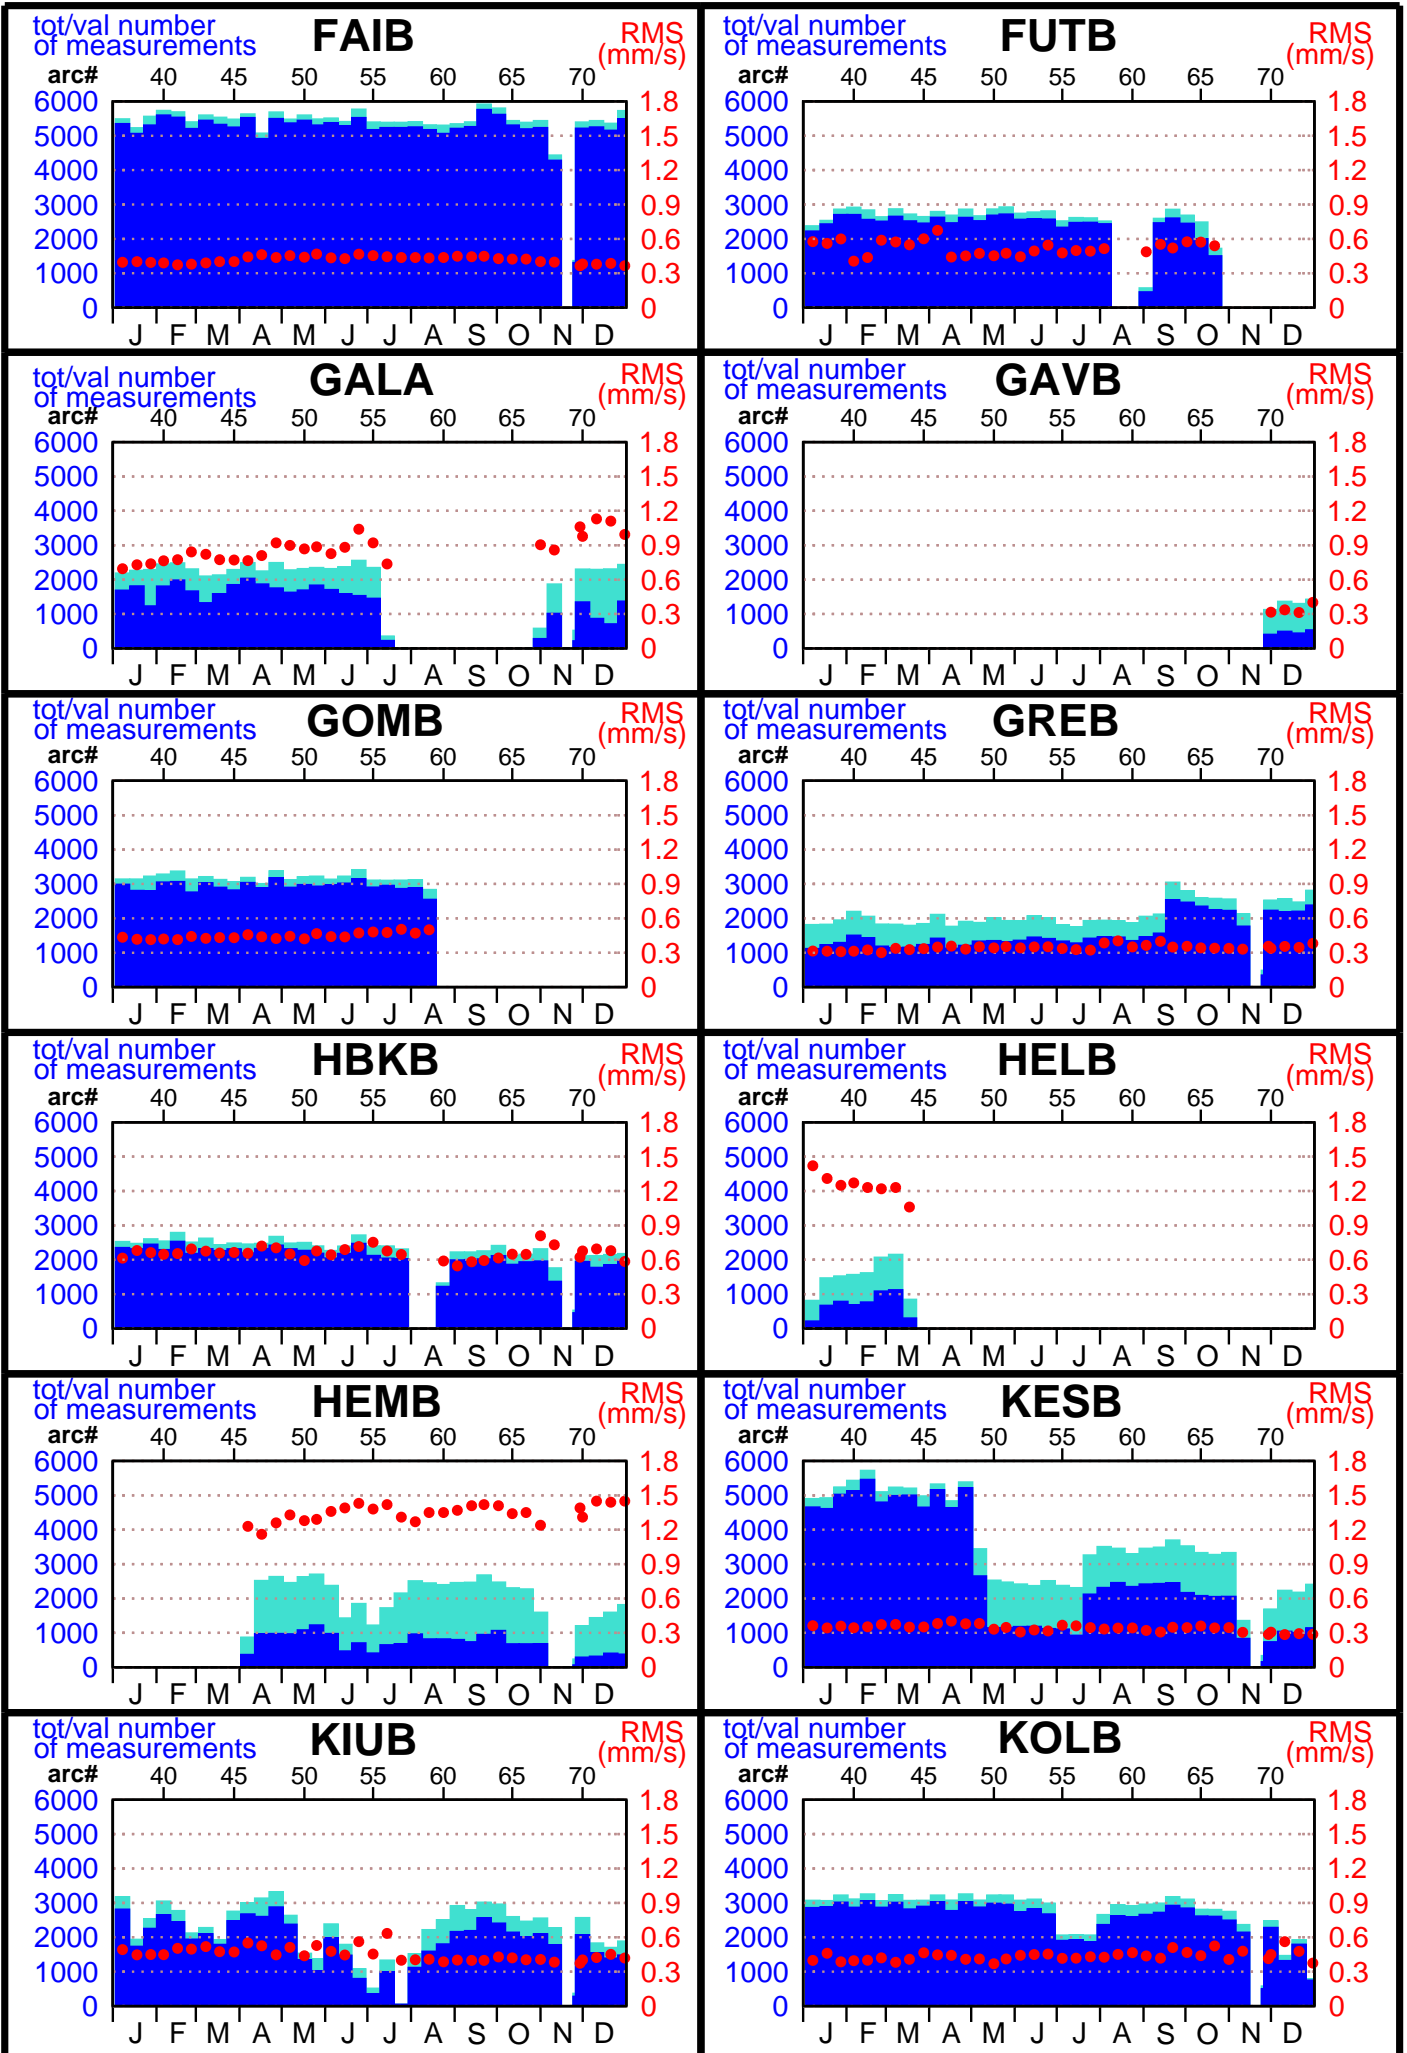

2003 - JASON1 POE statistics

(1 / 5)

2003 - JASON1 POE statistics

(2 / 5)

2003 - JASON1 POE statistics

2003 - JASON1 POE statistics