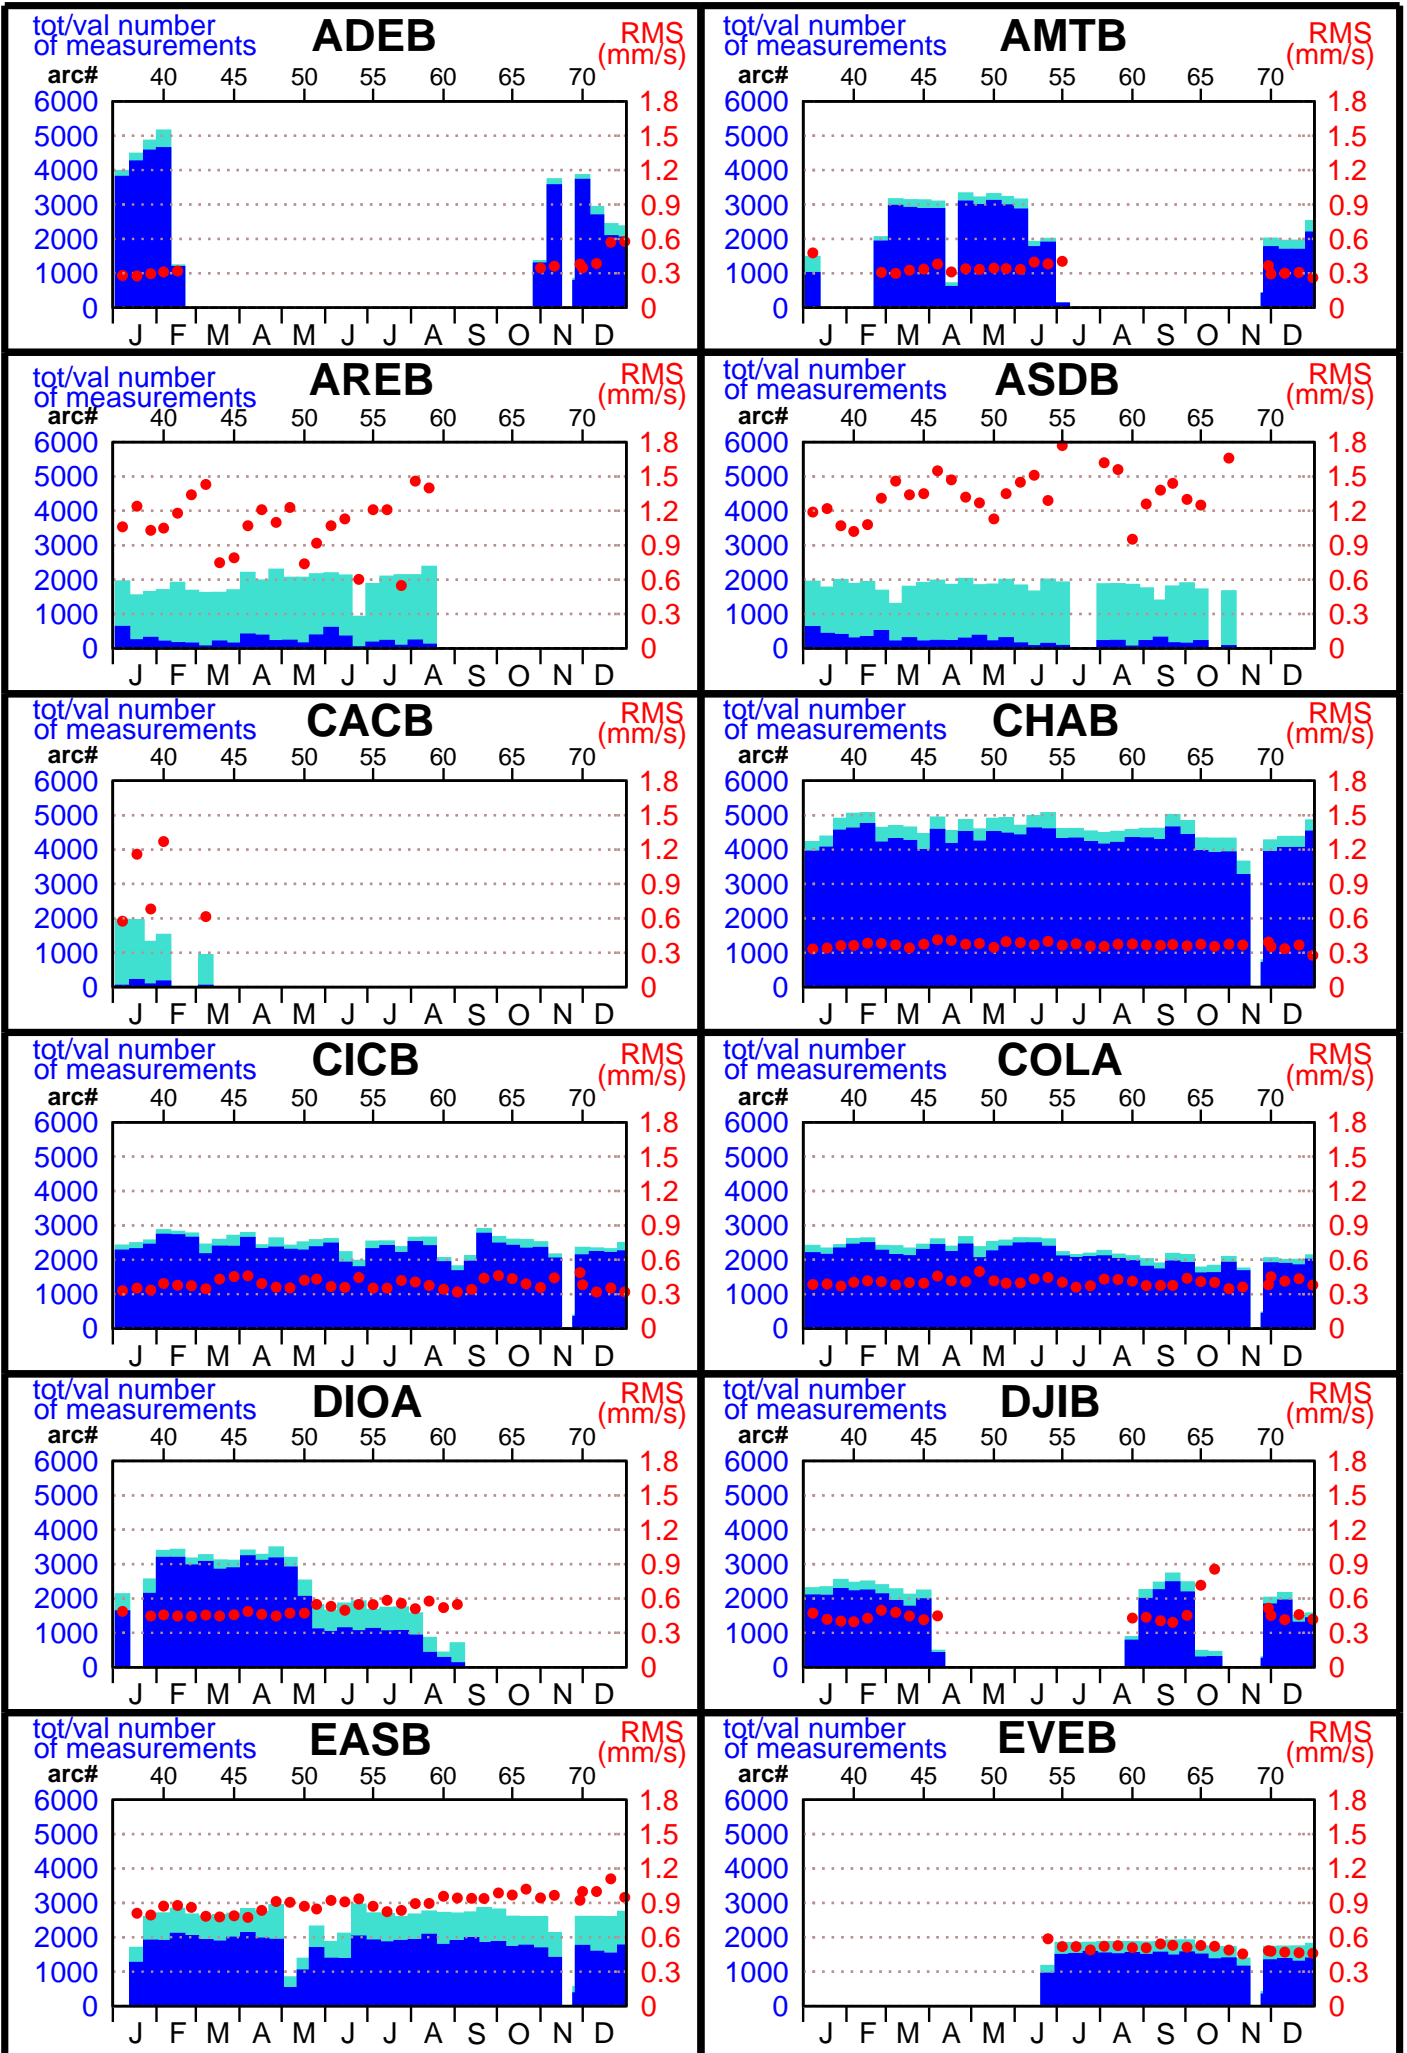

2003 - JASON1 POE statistics

(1 / 5)

2003 - JASON1 POE statistics

(2 / 5)

2003 - JASON1 POE statistics

2003 - JASON1 POE statistics