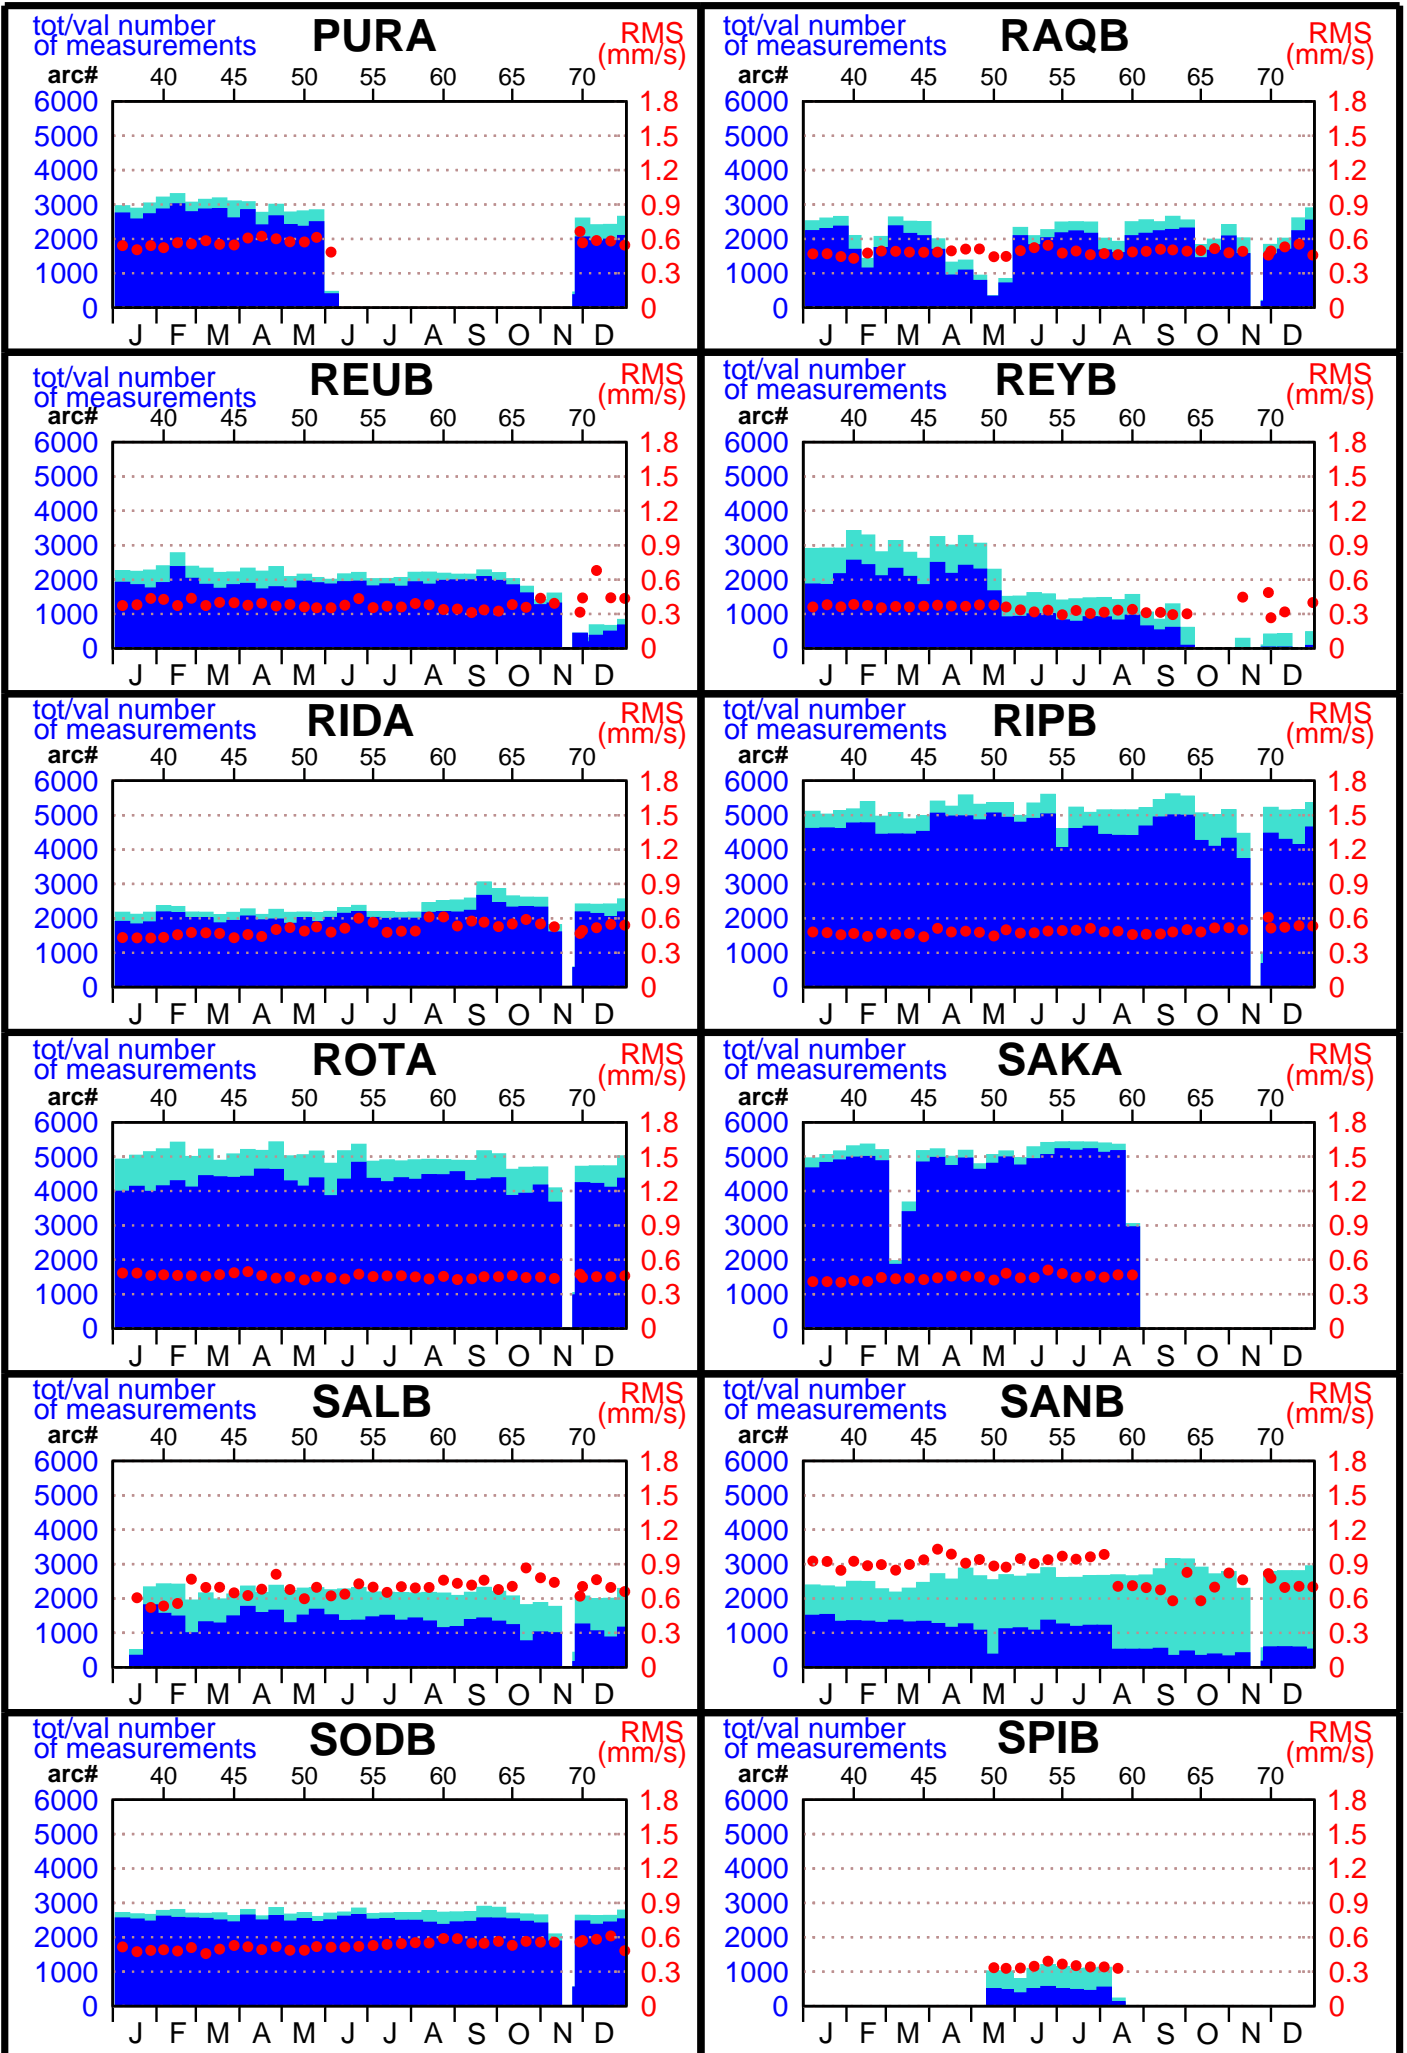

2003 - JASON1 POE statistics

(1 / 5)

2003 - JASON1 POE statistics

(2 / 5)

2003 - JASON1 POE statistics

2003 - JASON1 POE statistics