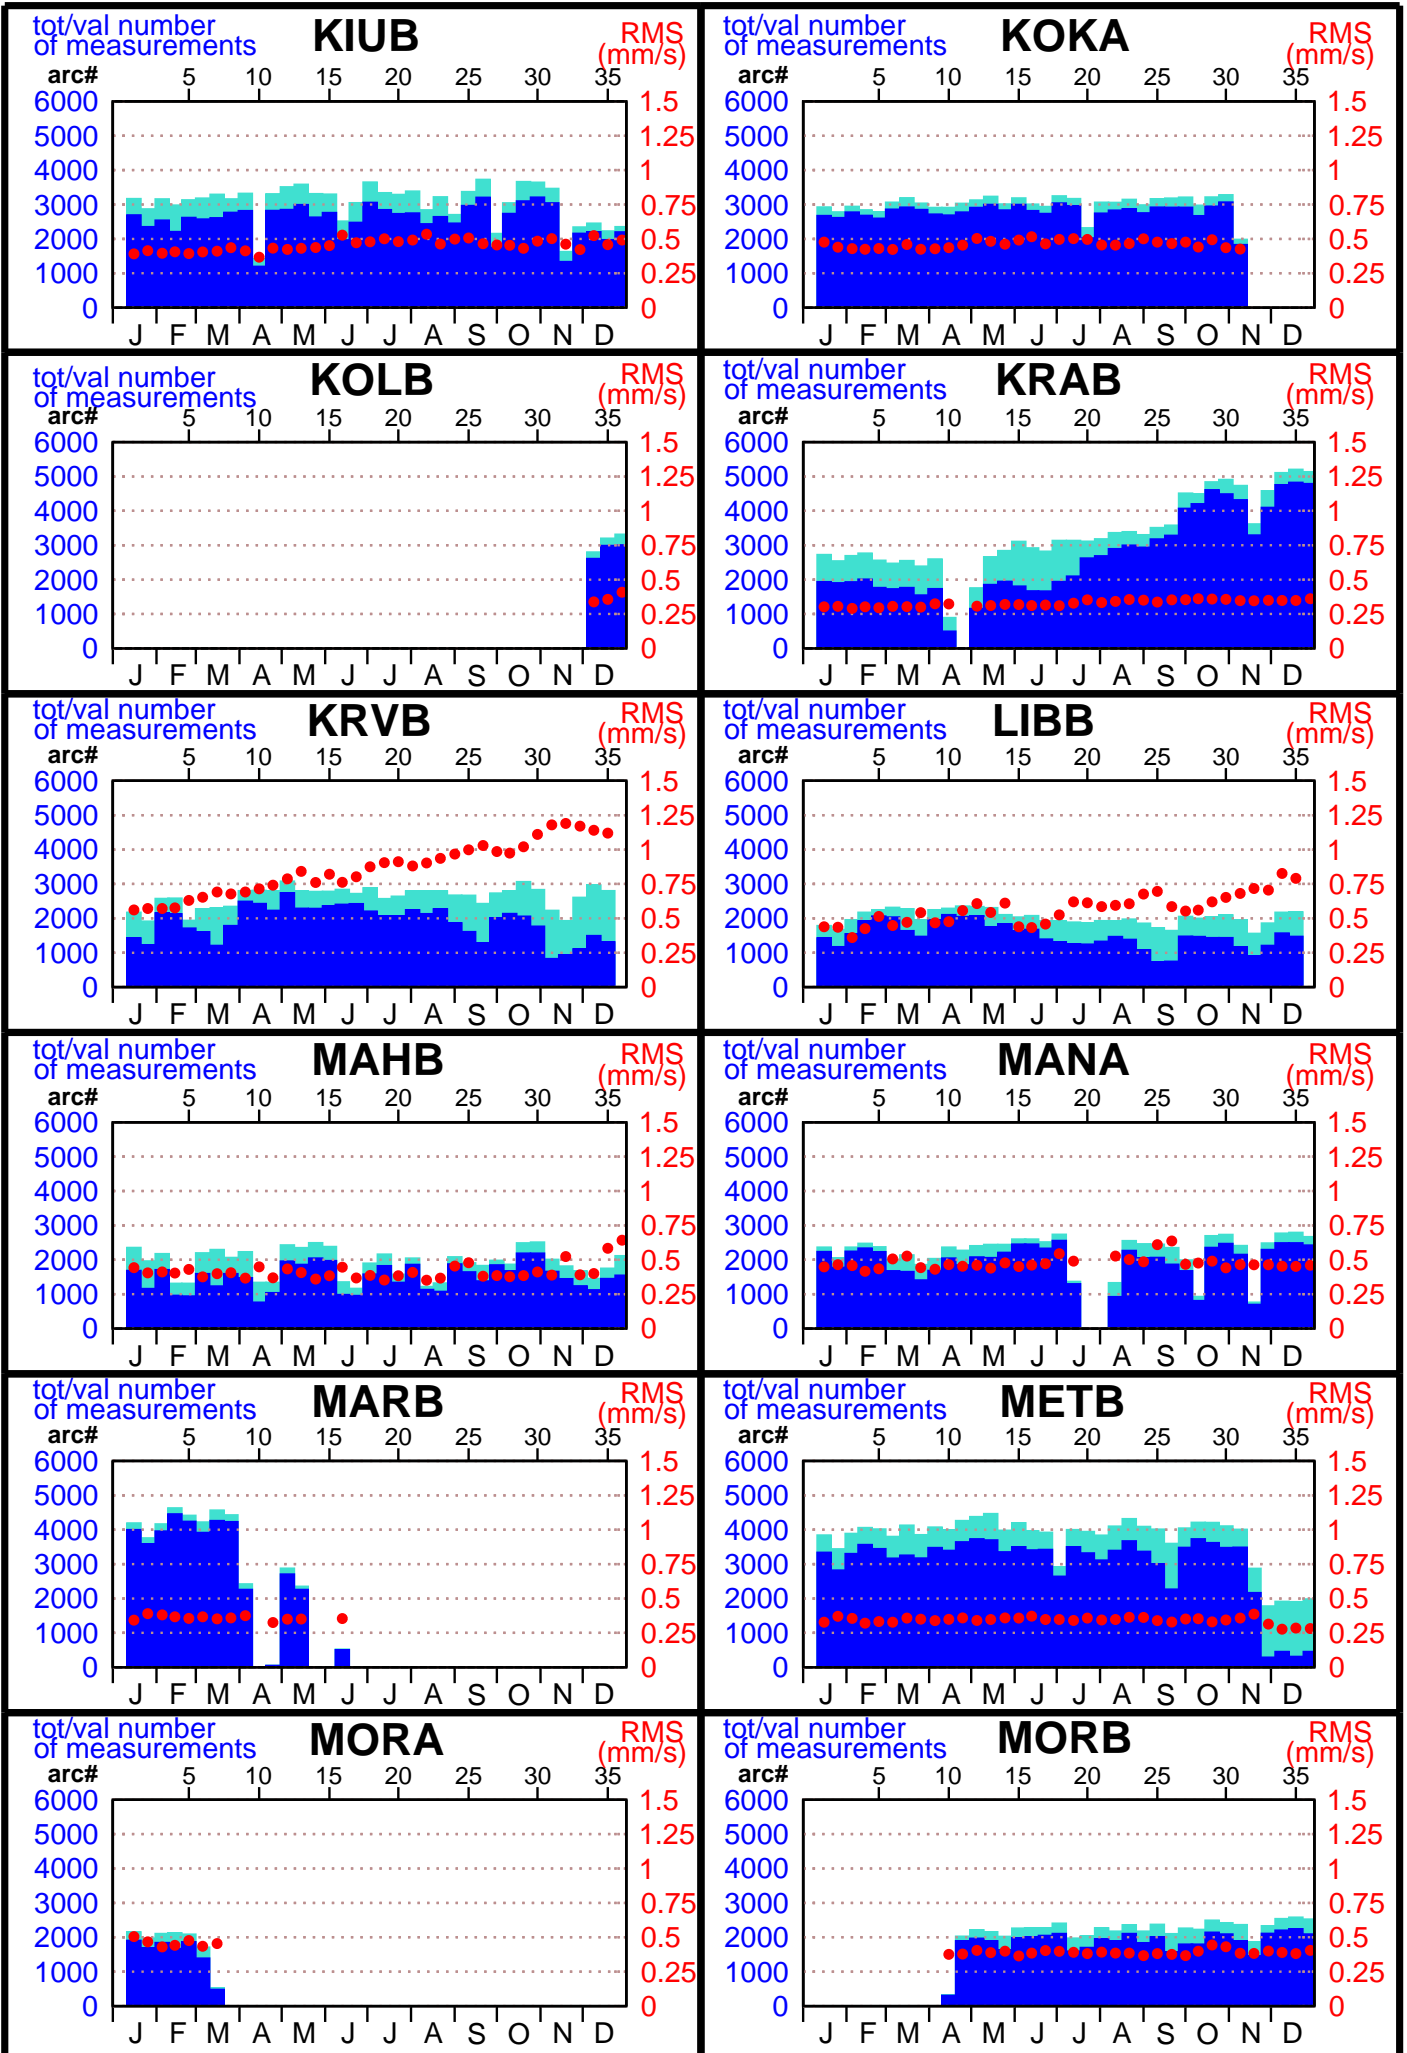

2002 - JASON1 POE statistics

(3 / 5)