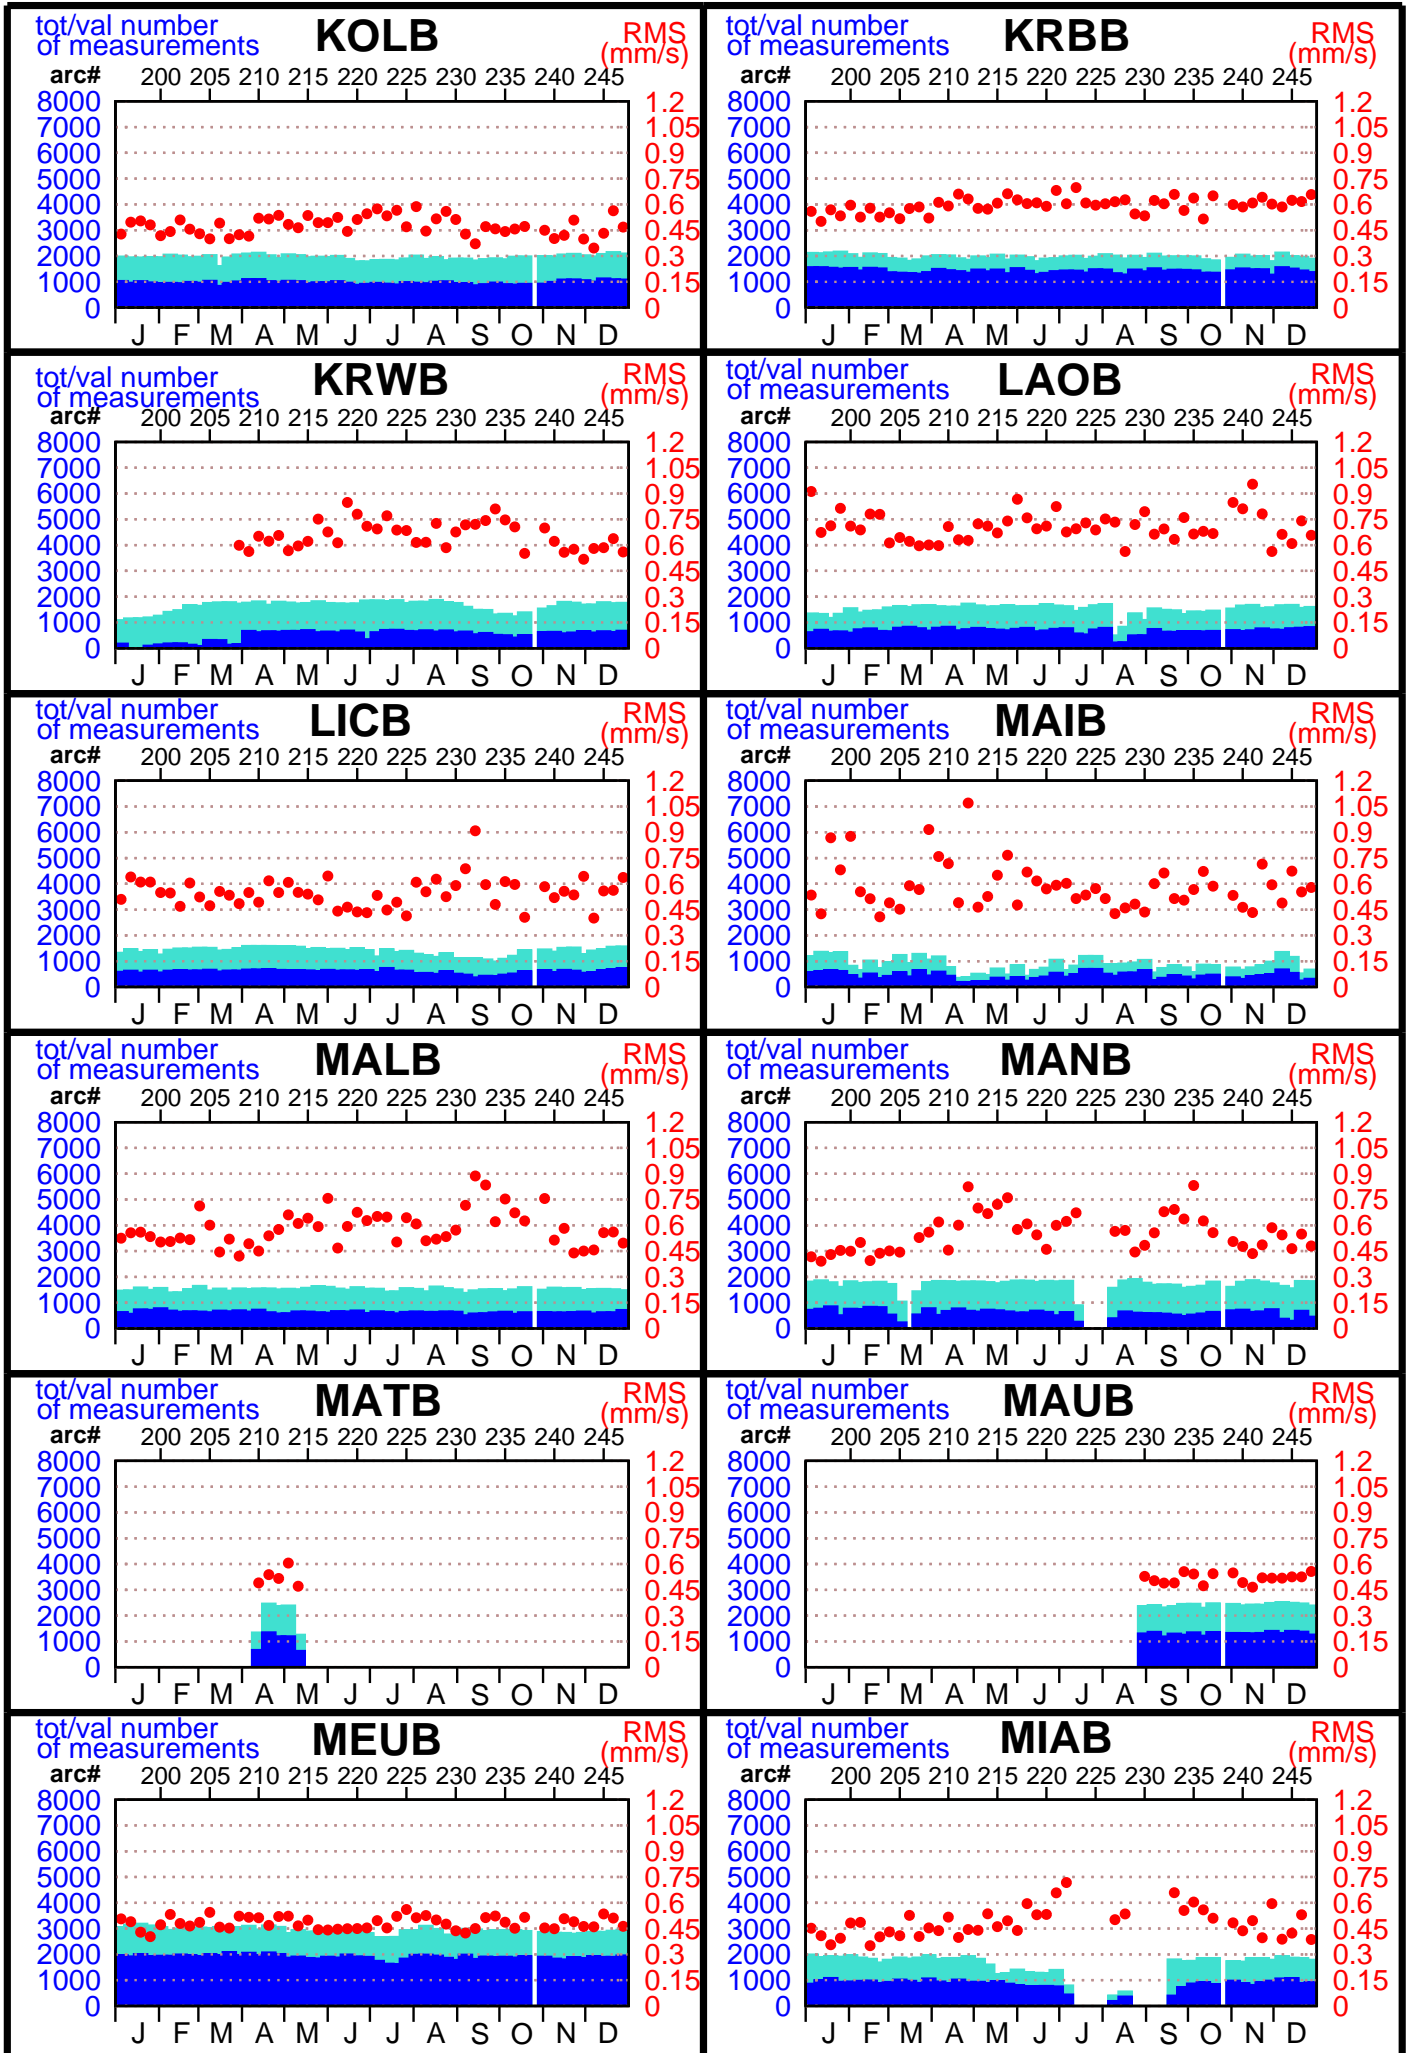

2014 - CRYOSAT2 POE statistics

2014 - CRYOSAT2 POE statistics