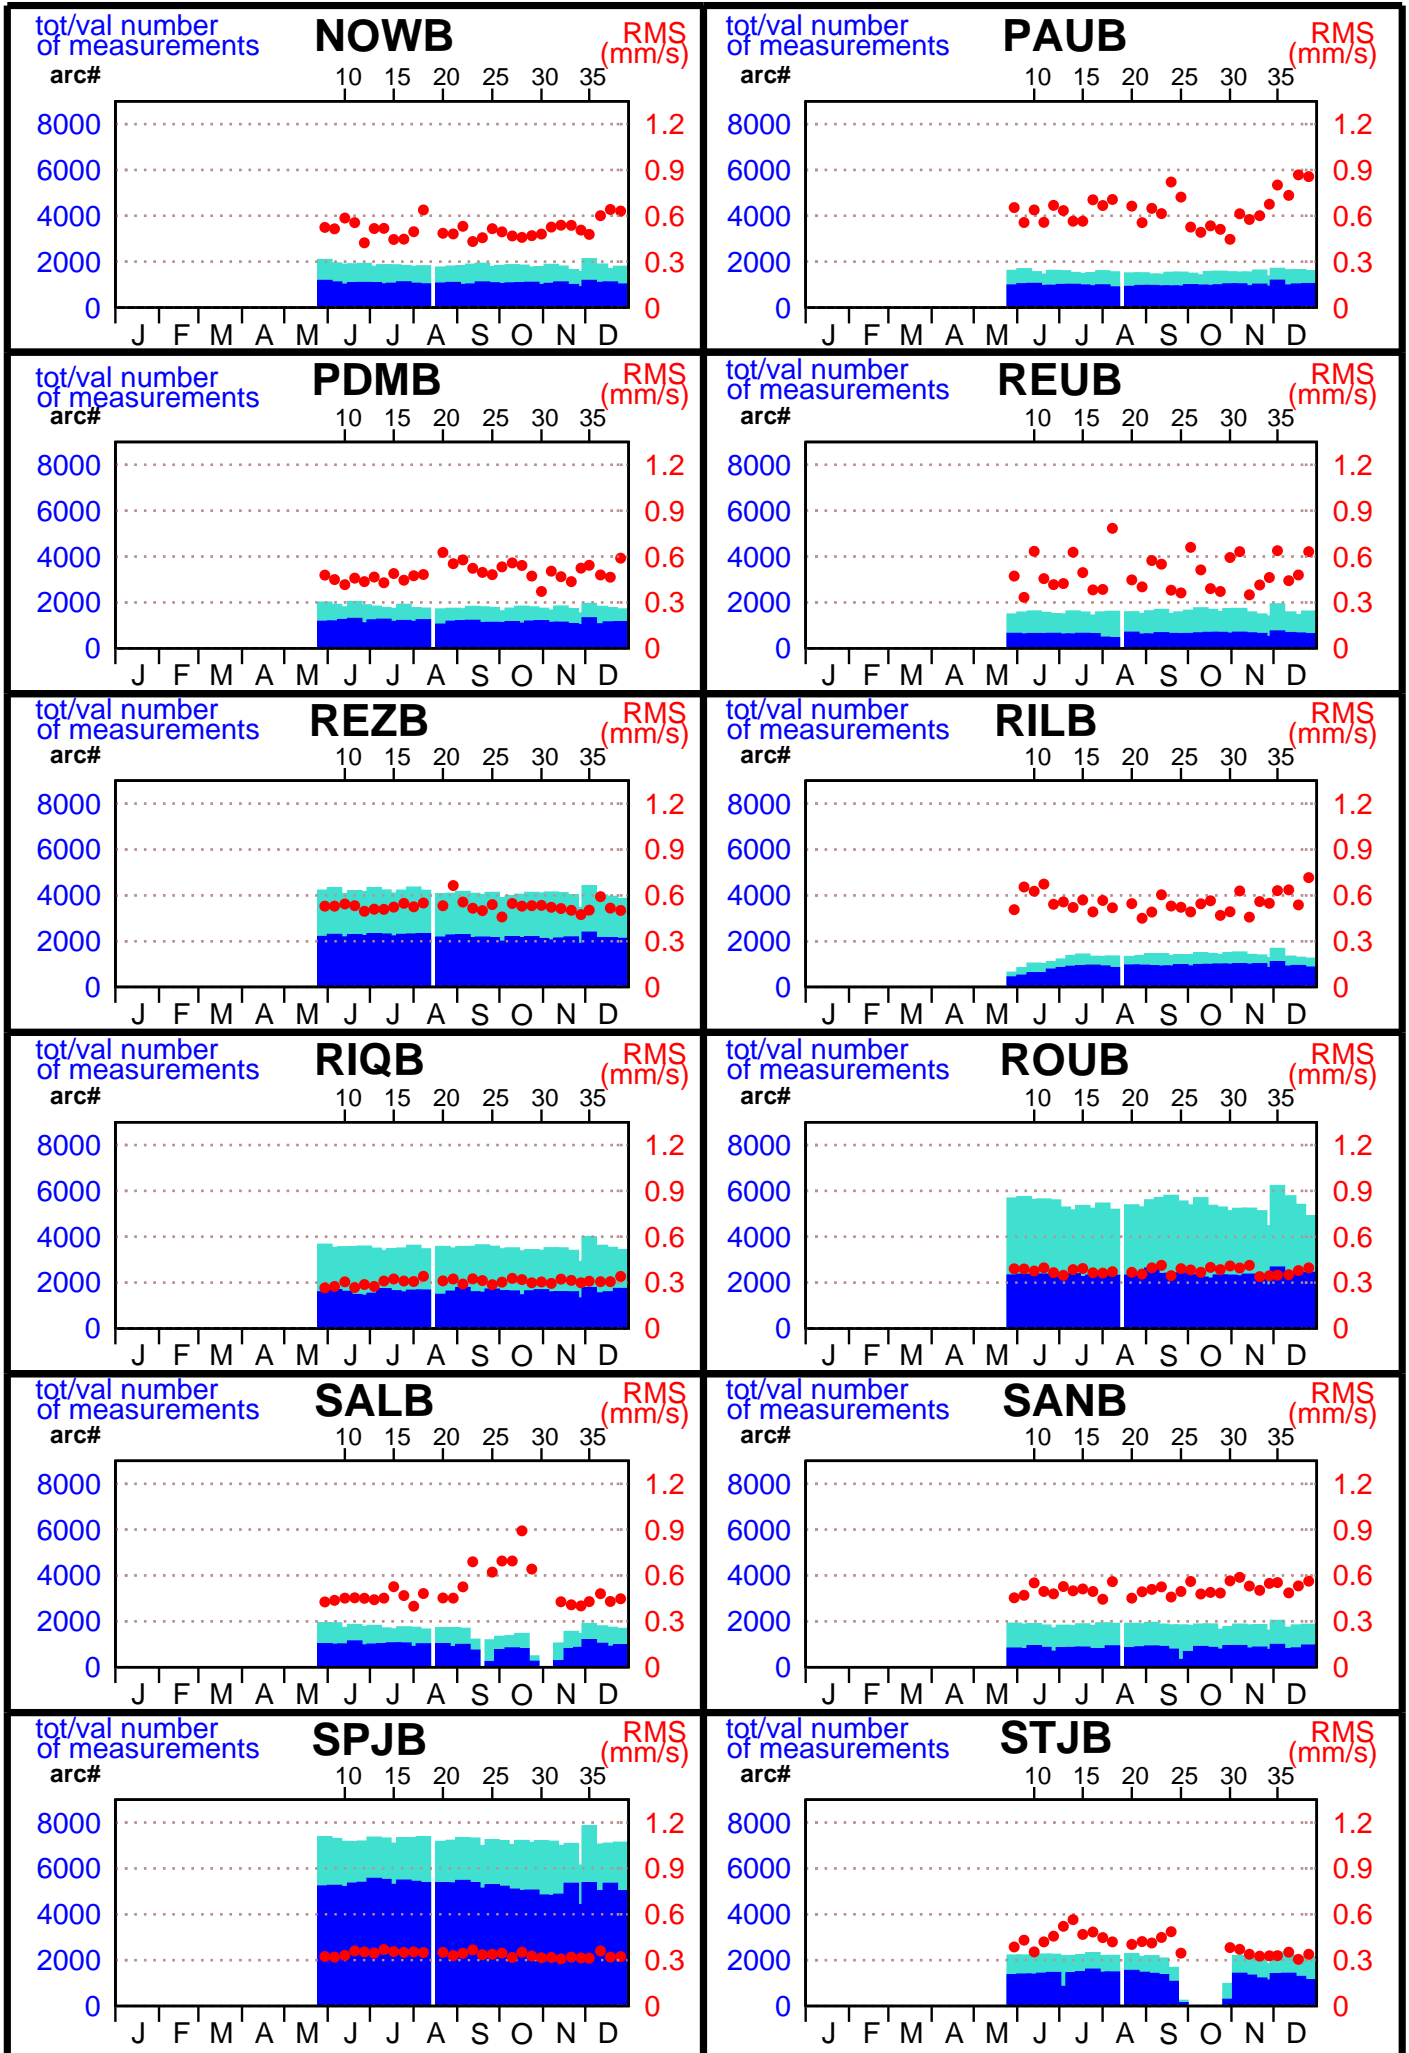

2010 - CRYOSAT2 POE statistics

2010 - CRYOSAT2 POE statistics

2010 - CRYOSAT2 POE statistics

2010 - CRYOSAT2 POE statistics