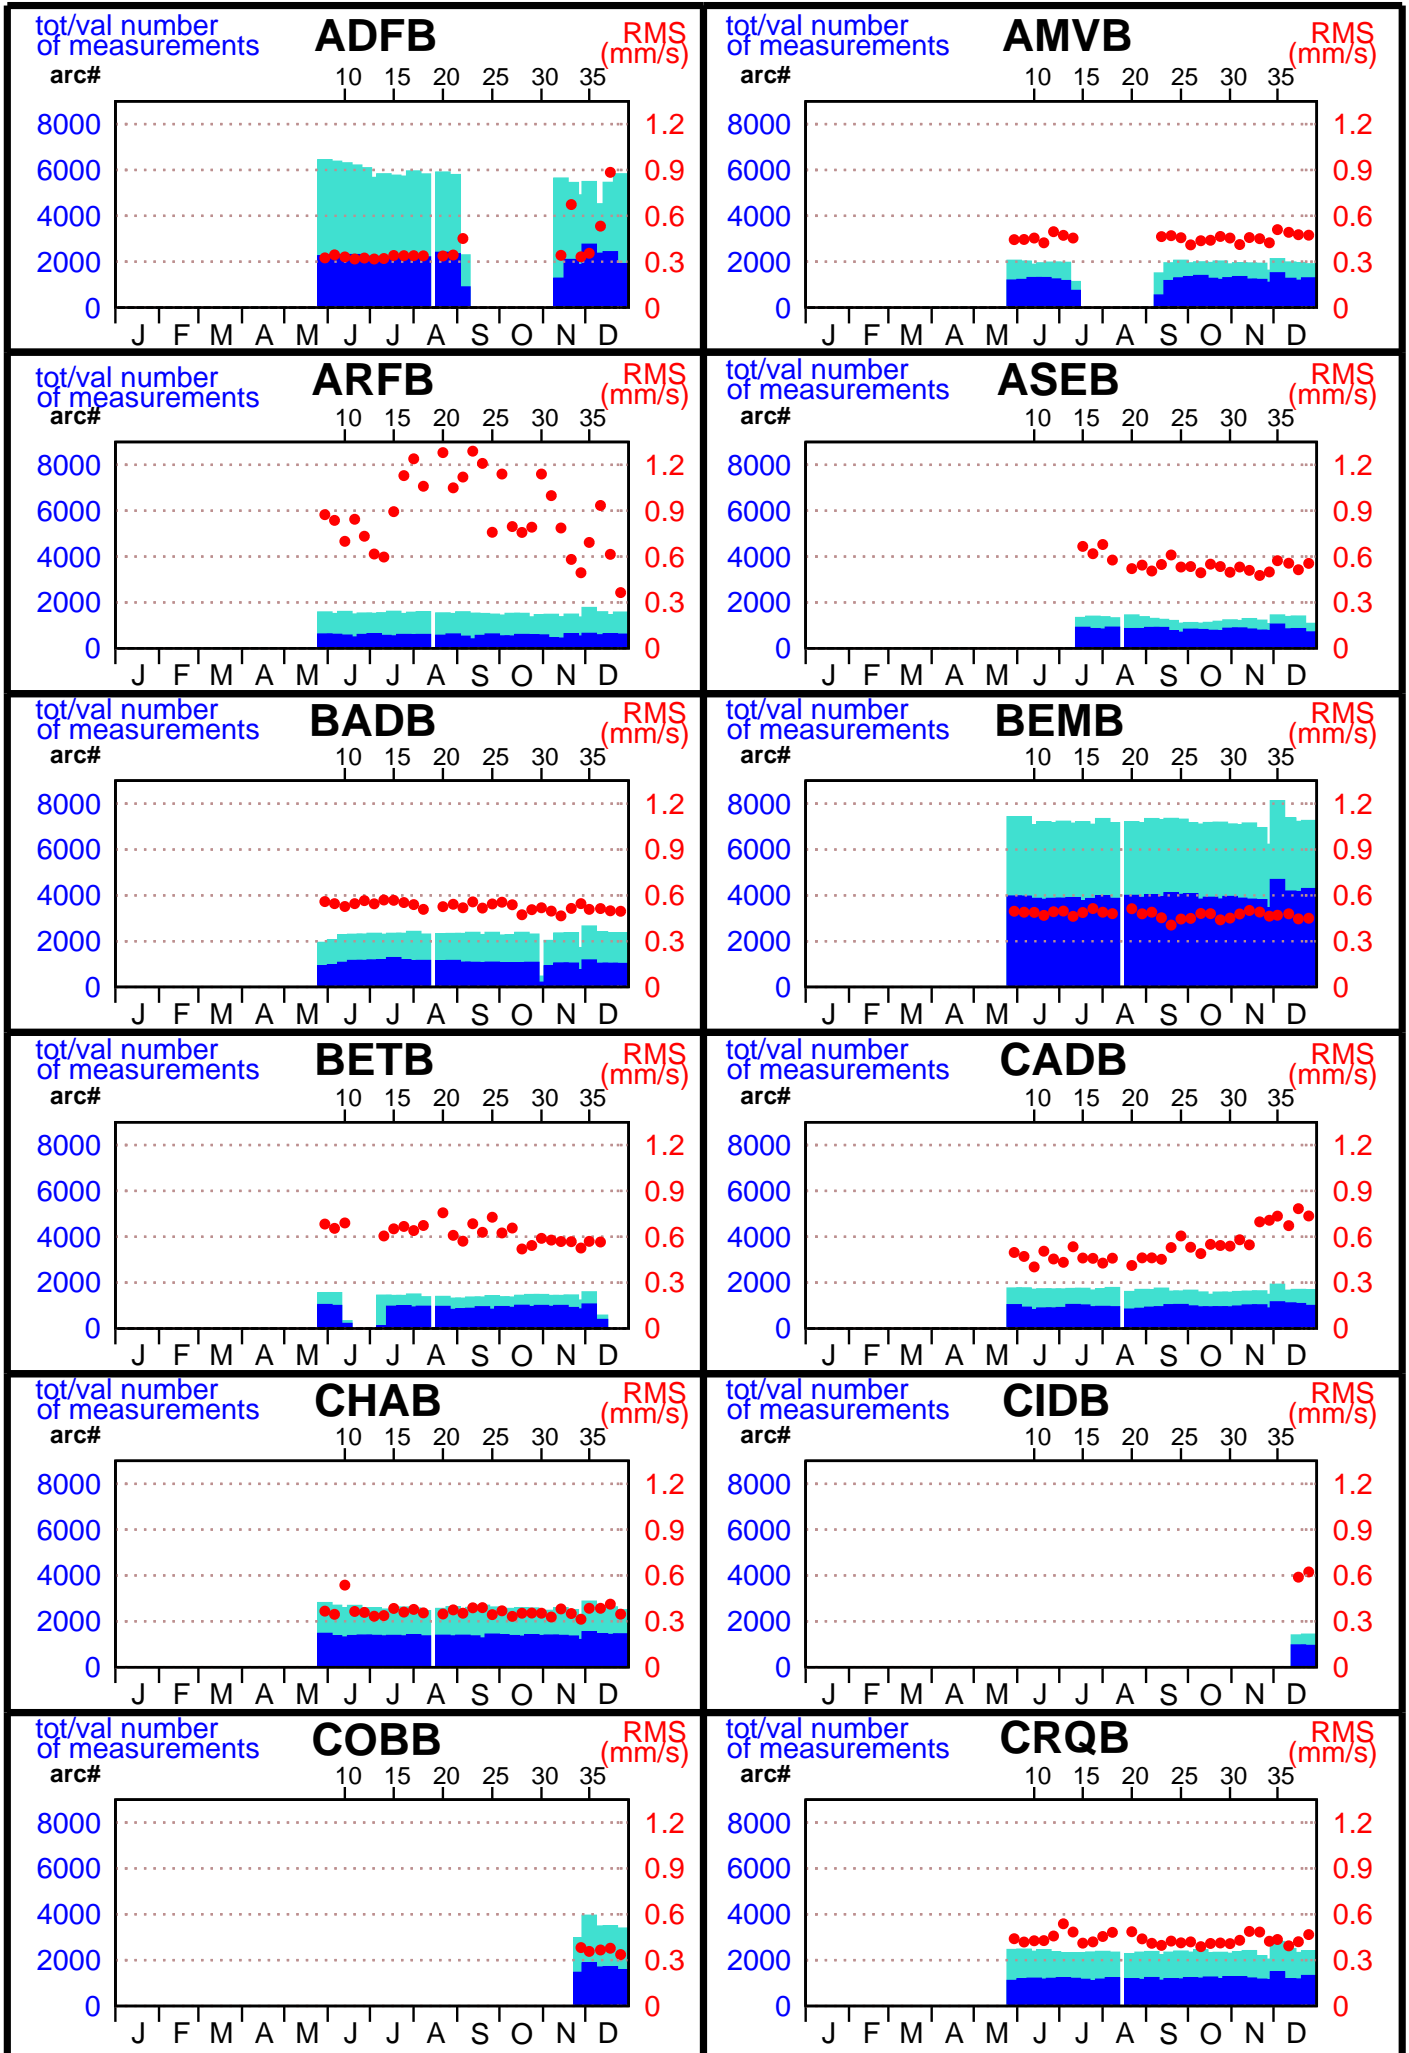

2010 - CRYOSAT2 POE statistics

2010 - CRYOSAT2 POE statistics

2010 - CRYOSAT2 POE statistics

2010 - CRYOSAT2 POE statistics