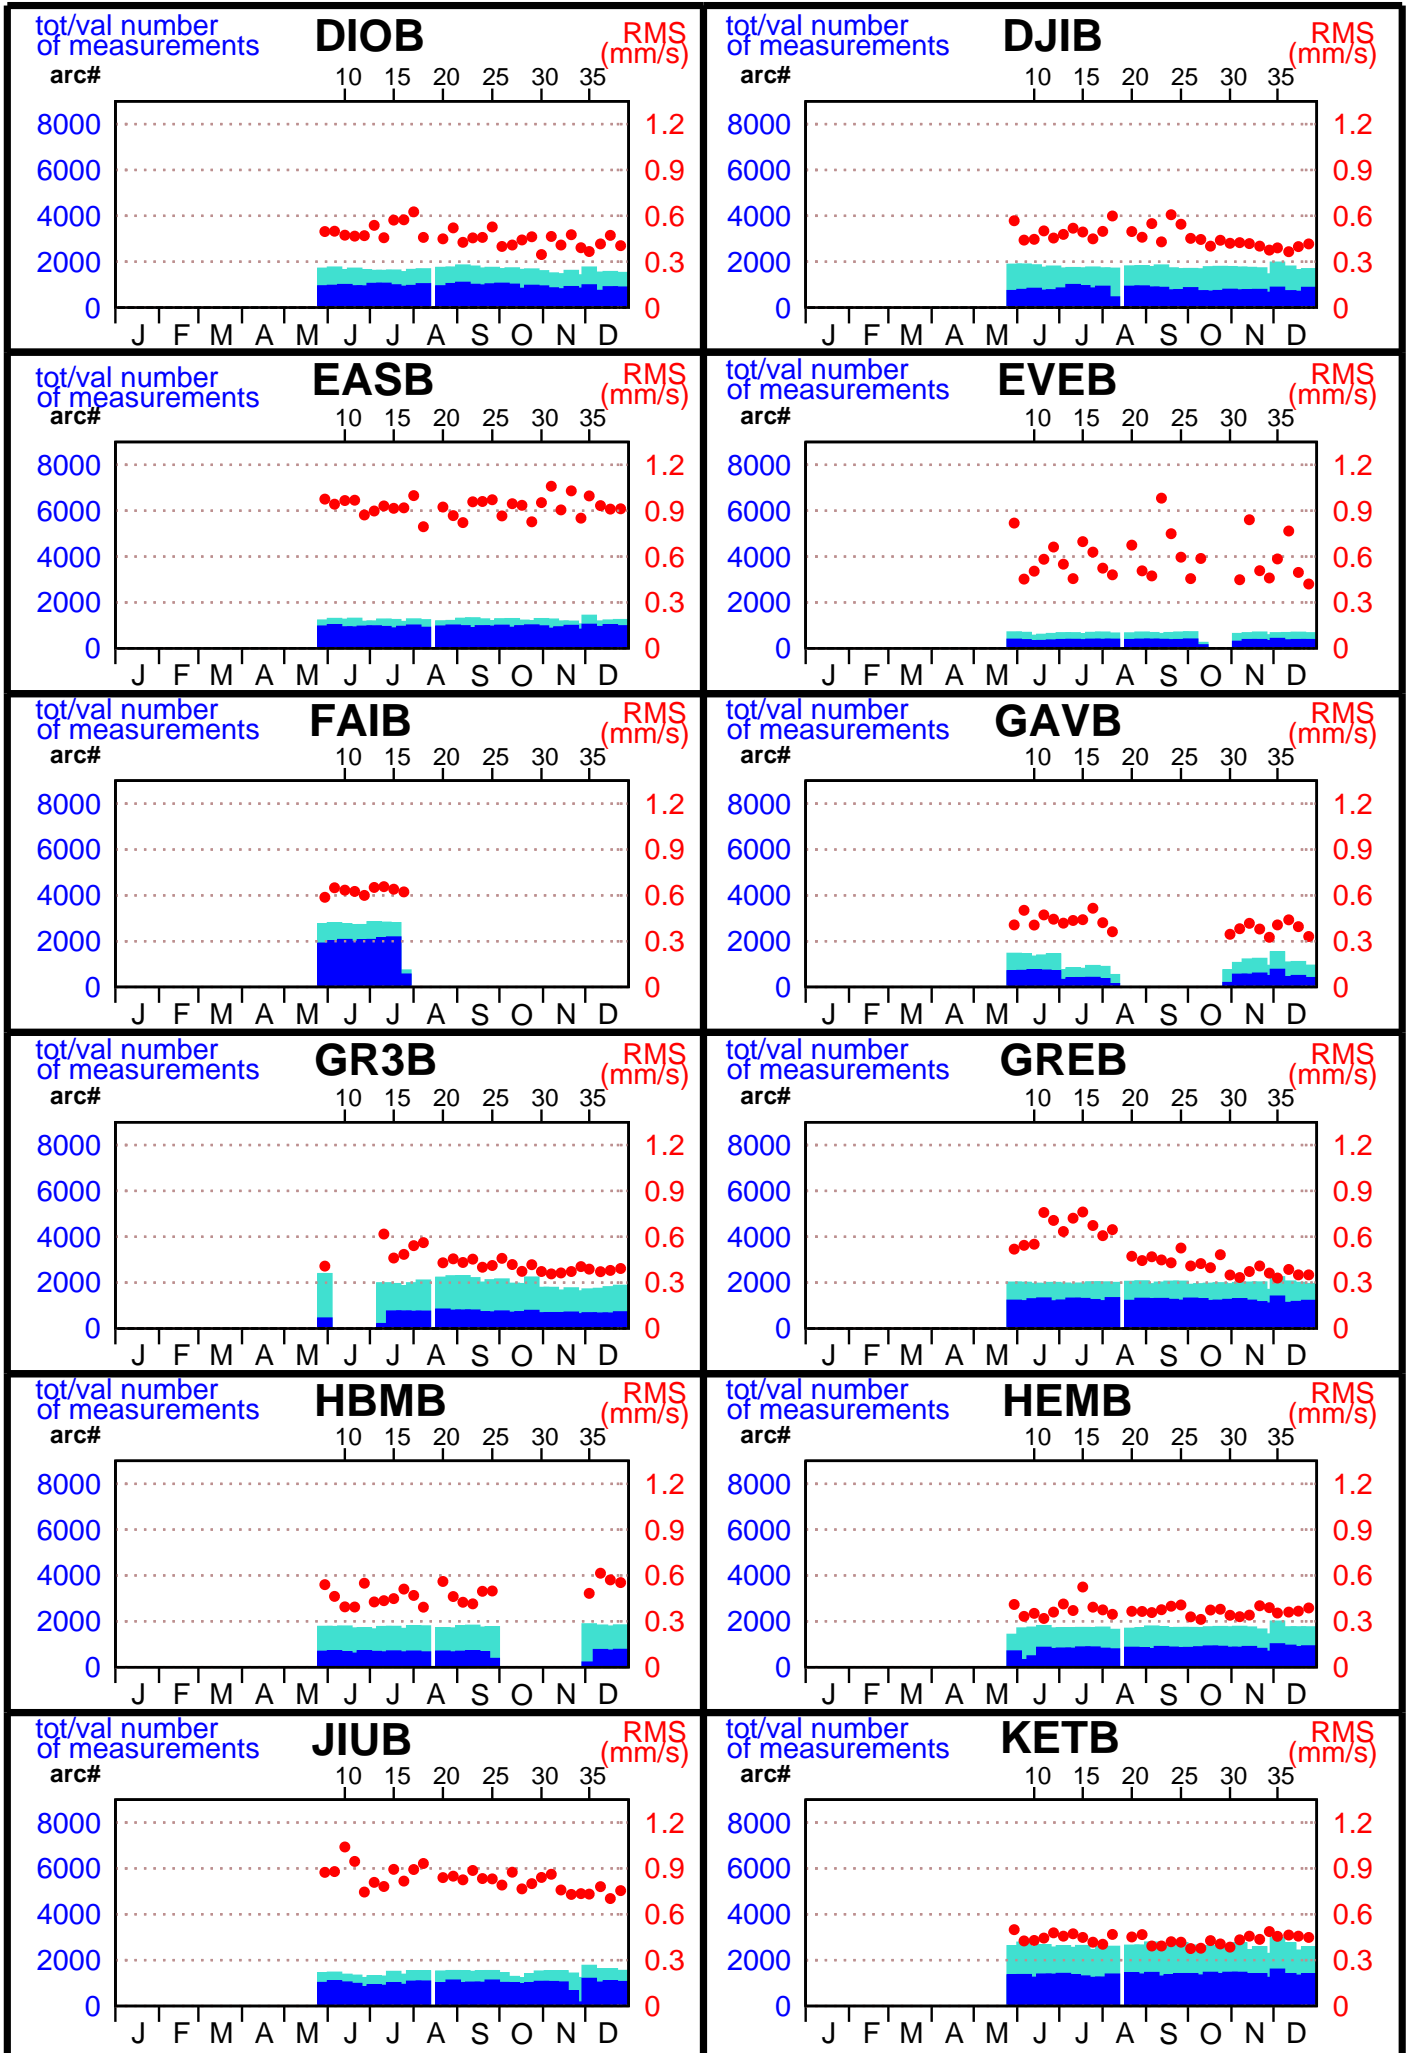

2010 - CRYOSAT2 POE statistics

2010 - CRYOSAT2 POE statistics

2010 - CRYOSAT2 POE statistics

2010 - CRYOSAT2 POE statistics