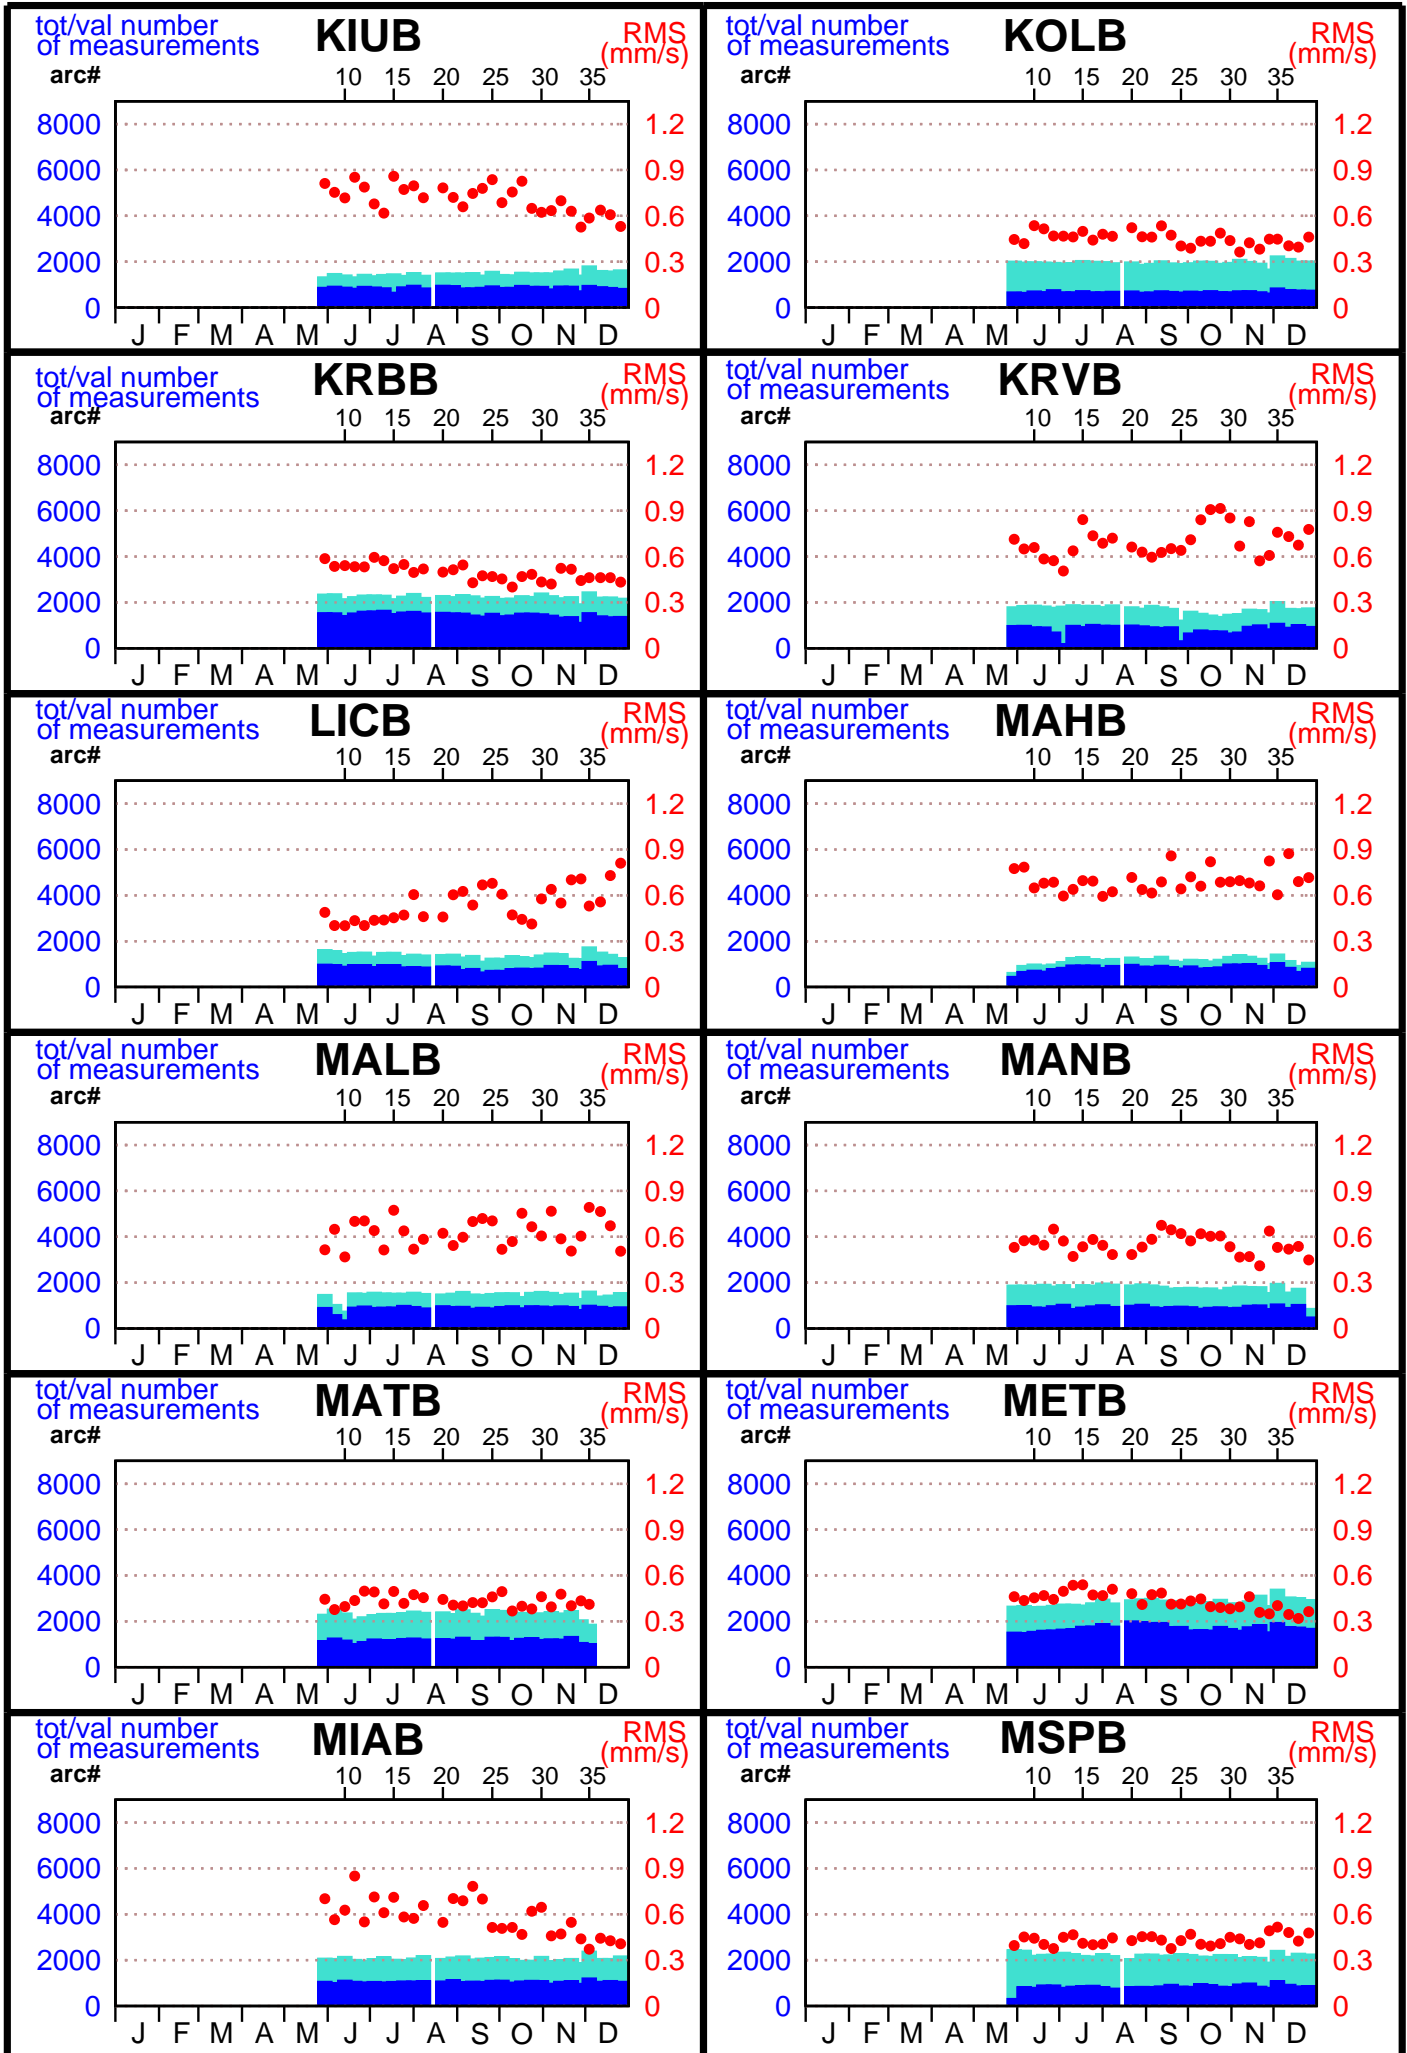

2010 - CRYOSAT2 POE statistics

2010 - CRYOSAT2 POE statistics

2010 - CRYOSAT2 POE statistics

2010 - CRYOSAT2 POE statistics