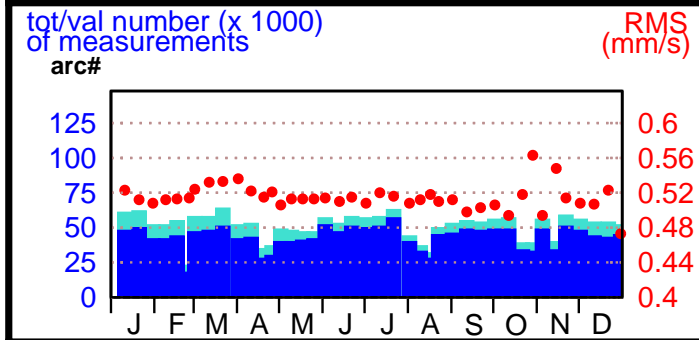

2003 - POE global statistics

SPOT2

SPOT4

SPOT5

TOPEX

JASON1

ENVISAT