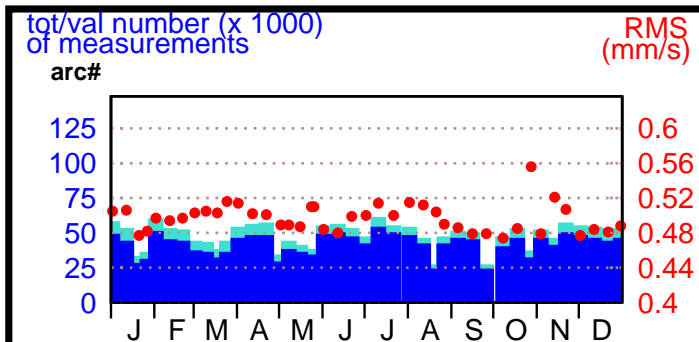

2003 - POE global statistics

SPOT2

SPOT4

SPOT5

TOPEX

JASON1

ENVISAT