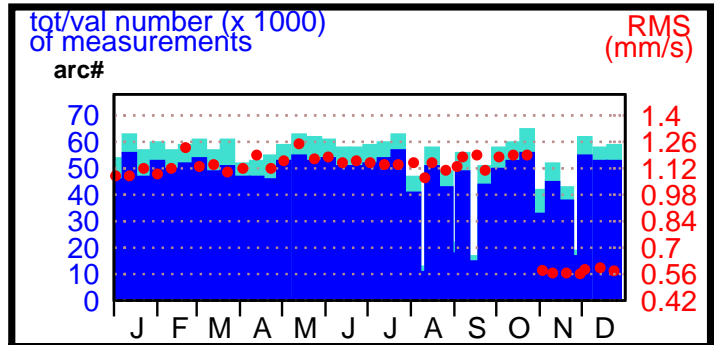

1996 - POE global statistics

SPOT2

TOPEX