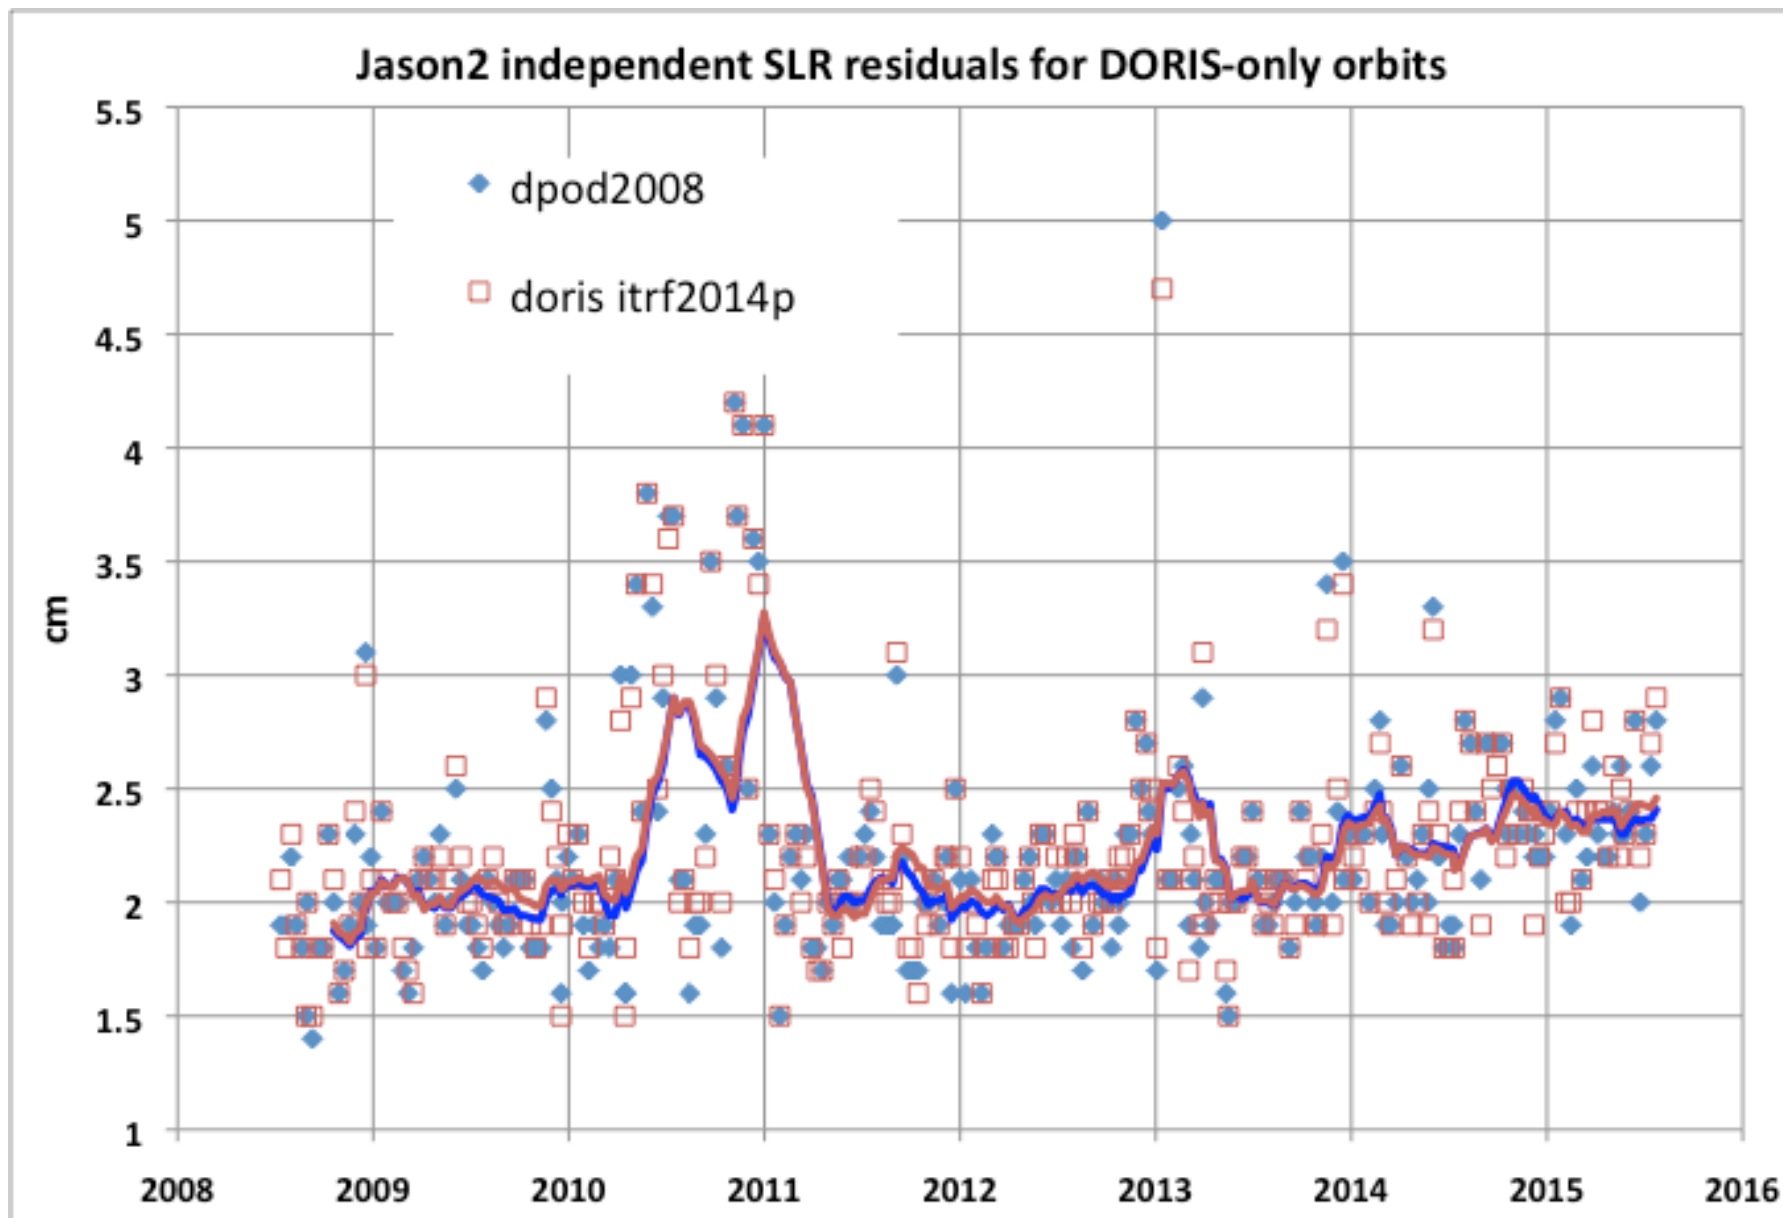

*International
DORIS
Service*

GSFC ITRF2014P Evaluation

GSFC POD Team

**IDS AWG
Washington DC
October 15-16, 2015**

DORIS - only

DORIS - only

Jason2 DORIS residuals (mm/s) July 2008 - August 2015 (cycles 1-260)

Jason2 SLR residuals (cm) July 2008 - August 2015 (cycles 1-260)