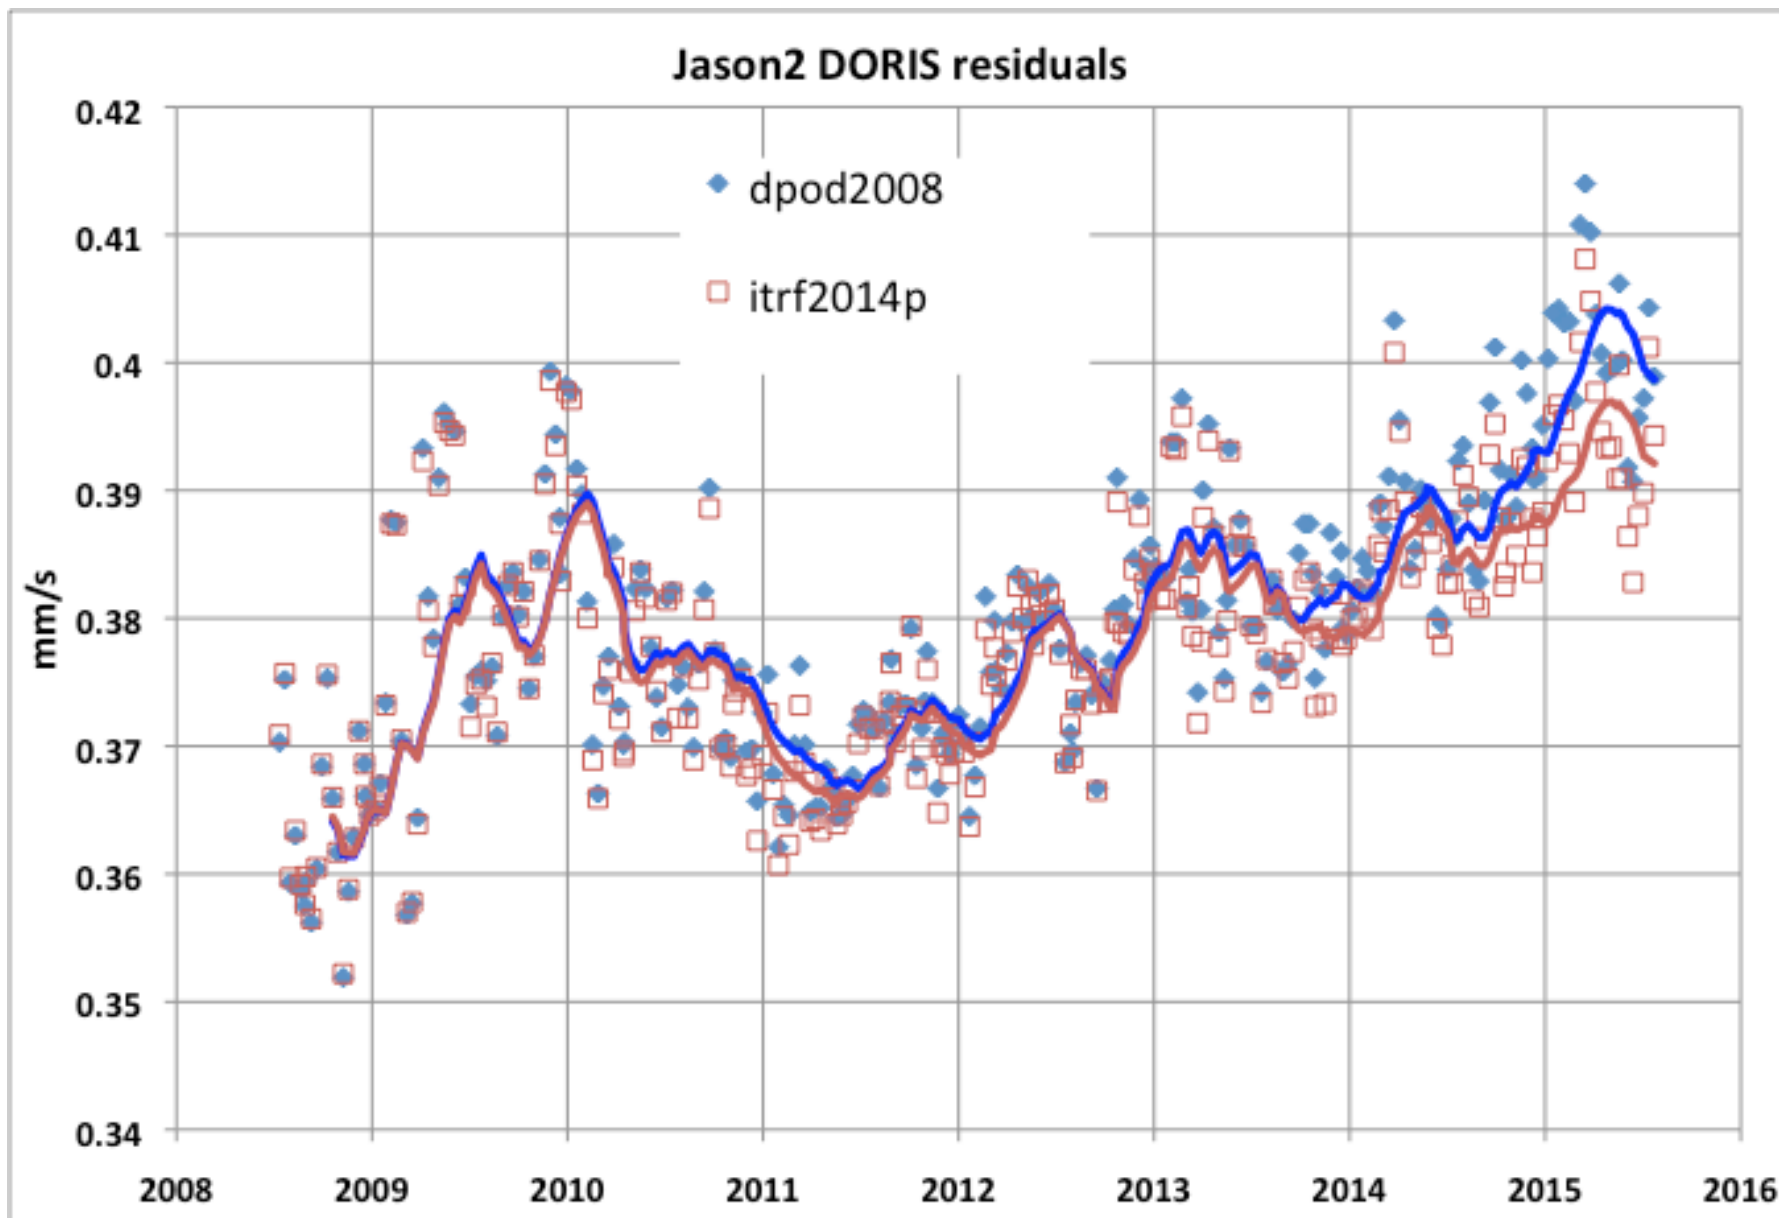

*International
DORIS
Service*

GSFC ITRF2014P Evaluation

GSFC POD Team

**IDS AWG
Washington DC
October 15-16, 2015**

DORIS - only

DORIS - only

Jason2 DORIS residuals (mm/s) July 2008 - August 2015 (cycles 1-260)

Jason2 SLR residuals (cm) July 2008 - August 2015 (cycles 1-260)