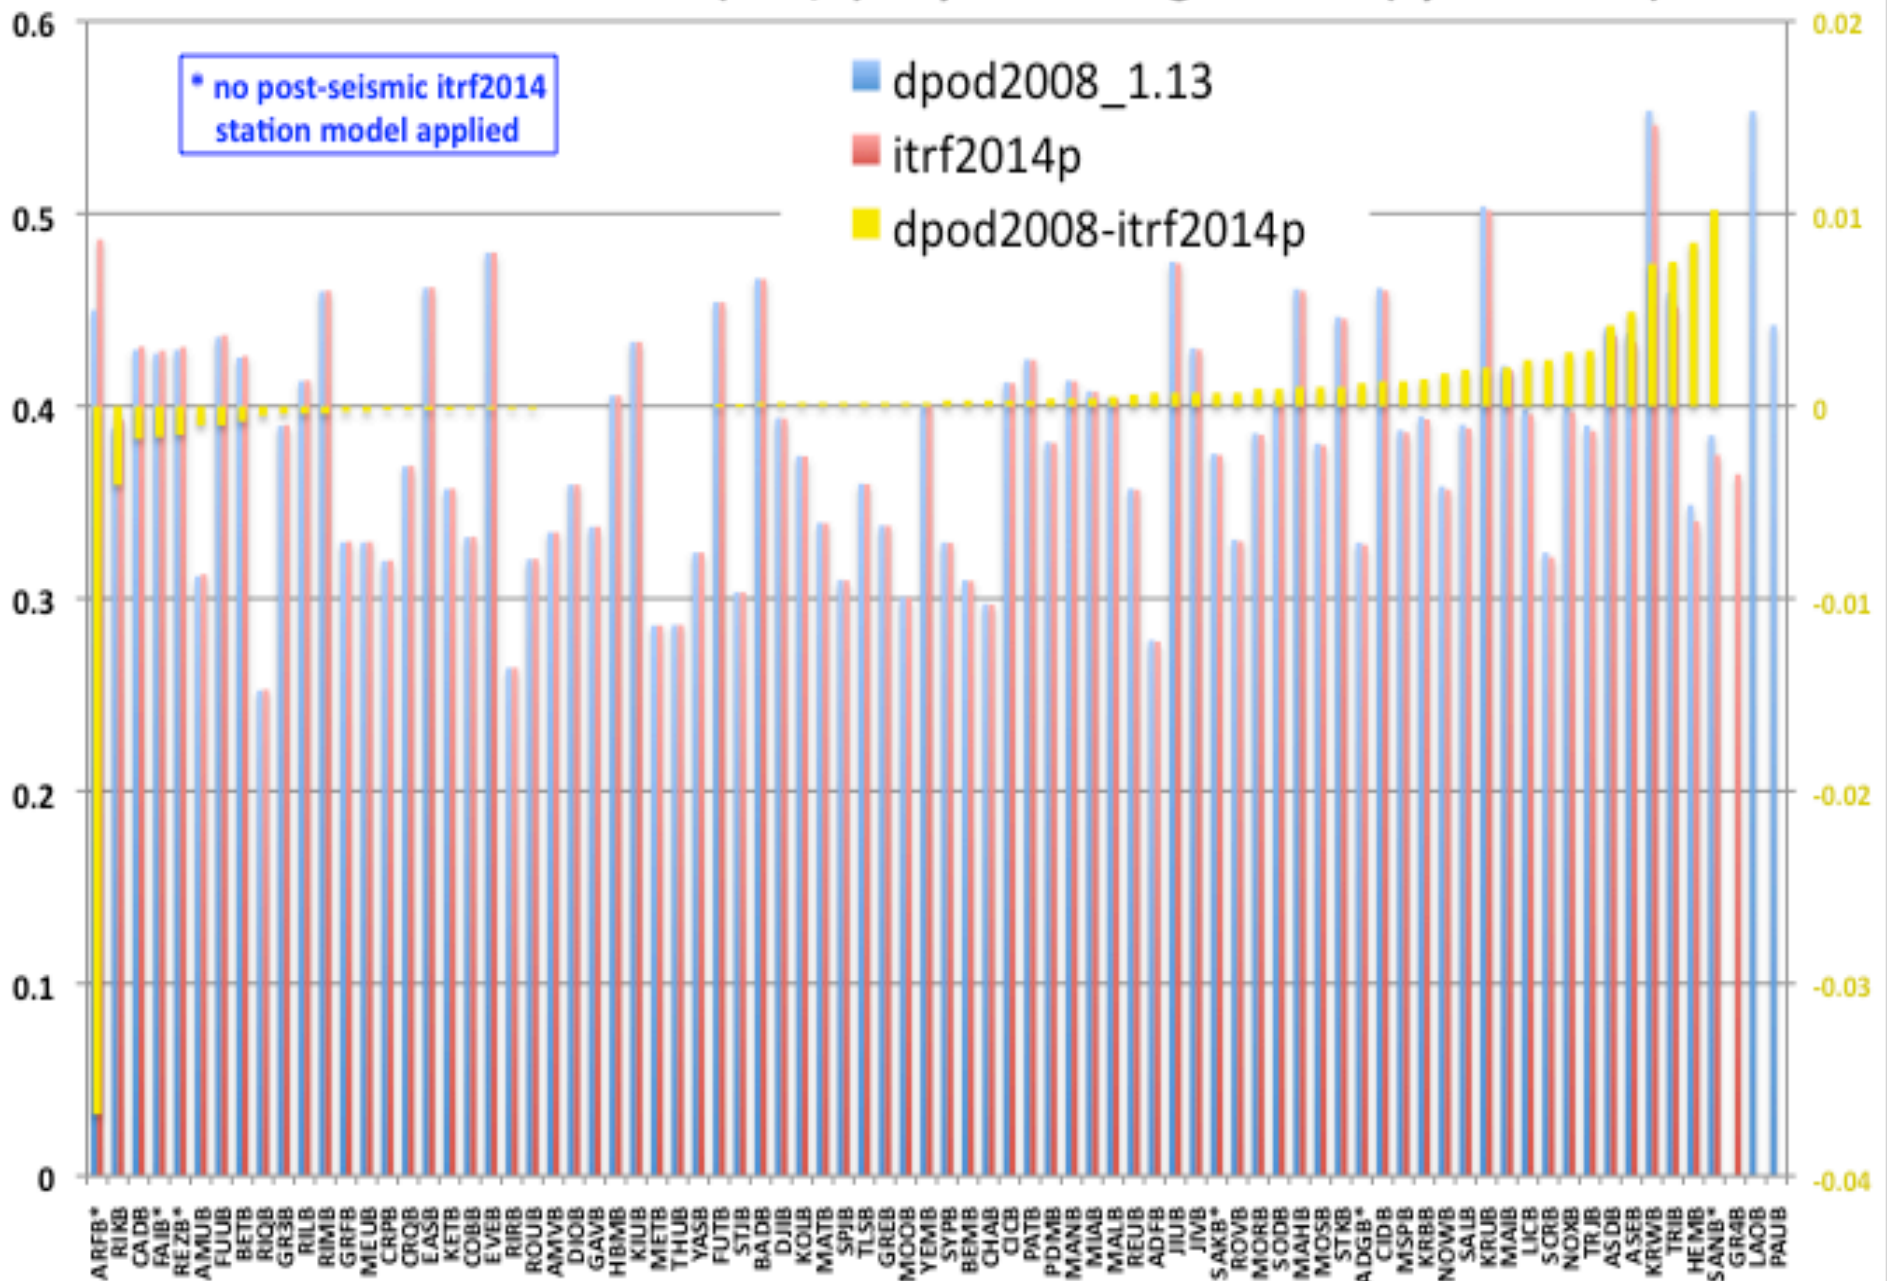

*International
DORIS
Service*

GSFC ITRF2014P Evaluation

GSFC POD Team

**IDS AWG
Washington DC
October 15-16, 2015**

DORIS - only

DORIS - only

Jason2 DORIS residuals (mm/s) July 2008 - August 2015 (cycles 1-260)

Jason2 SLR residuals (cm) July 2008 - August 2015 (cycles 1-260)